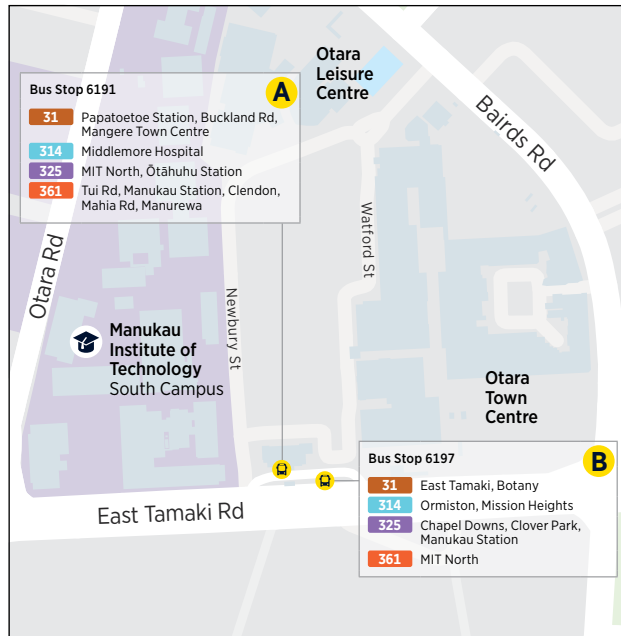

363 Wattle Downs Loop

via Wattle Farm Rd and Carnoustie Dr

	Manurewa Interchange (Stop 6048)	Wattle Downs (Stop 6796)	Manurewa Interchange
Sunday and Public Holidays	07:25	07:31	07:50
	08:25	08:31	08:50
	09:25	09:31	09:50
Then at the following minutes past each hour	:25	:31	:53
until	18:25	18:31	18:50
	19:25	19:31	19:50
	20:15	20:21	20:40

366 Manukau Station to Manurewa Interchange

via Everglade Dr and The Gardens

	Manukau Bus Station - Bay 16 (Stop 1816)	Botanic Gardens (Stop 6966)	Manurewa Interchange
Saturday	06:58	07:09	07:24
	07:28	07:39	07:54
	07:58	08:09	08:24
	08:28	08:39	08:54
	08:58	09:09	09:24
	09:28	09:39	09:54
Then at the following minutes past each hour	:58	:11	:27
	:28	:41	:57
until	17:28	17:41	17:57
	17:58	18:09	18:24
	18:28	18:39	18:54
	18:58	19:09	19:24
	19:38	19:49	20:04
	20:28	20:39	20:54
	21:28	21:39	21:54
	22:28	22:39	22:54
	23:28	23:39	23:54

366 Manukau Station to Manurewa Interchange

via Everglade Dr and The Gardens

	Manukau Bus Station - Bay 16 (Stop 1816)	Botanic Gardens (Stop 6966)	Manurewa Interchange
Sunday and Public Holidays	06:58	07:09	07:24
	07:28	07:39	07:54
	07:58	08:09	08:24
	08:28	08:39	08:54
	08:58	09:09	09:24
09:28	09:39	09:54	
Then at the following minutes past each hour	:58	:11	:27
	:28	:41	:57
until	17:28	17:41	17:57
	17:58	18:09	18:24
	18:28	18:39	18:54
	18:58	19:09	19:24
	19:38	19:49	20:04
	20:28	20:39	20:54
	21:28	21:39	21:54
	22:28	22:39	22:54

Route Map

Manurewa Interchange

Manukau Station

Otara Interchange

Otahuhu Station