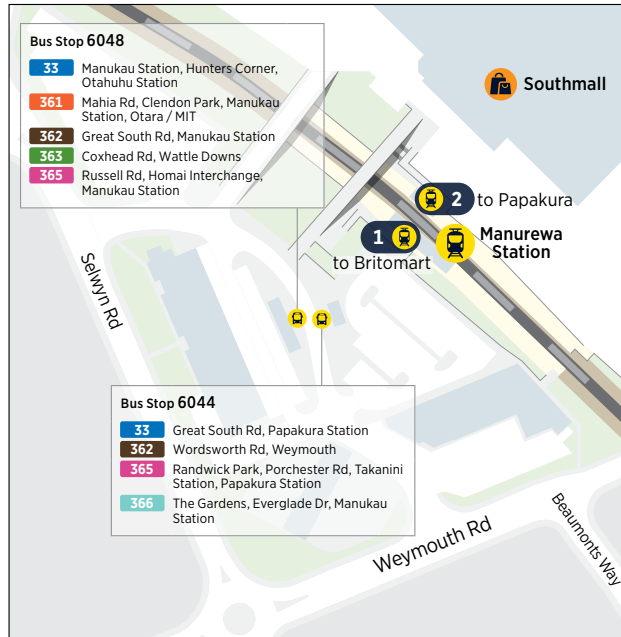

363 Wattle Downs Loop

via Wattle Farm Rd and Carnoustie Dr

	Manurewa Interchange (Stop 6048)	Wattle Downs (Stop 6796)	Manurewa Interchange
Sunday and Public Holidays	07:25	07:31	07:50
	08:25	08:31	08:50
	09:25	09:31	09:50
Then at the following minutes past each hour	:25	:31	:53
until	18:25	18:31	18:50
	19:25	19:31	19:50
	20:15	20:21	20:40

366 Manukau Station to Manurewa Interchange

via Everglade Dr and The Gardens

	Manukau Bus Station - Bay 16 (Stop 1816)	Botanic Gardens (Stop 6966)	Manurewa Interchange
Saturday	06:58	07:09	07:24
	07:28	07:39	07:54
	07:58	08:09	08:24
	08:28	08:39	08:54
	08:58	09:09	09:24
	09:28	09:39	09:54
Then at the following minutes past each hour	:58	:11	:27
	:28	:41	:57
until	17:28	17:41	17:57
	17:58	18:09	18:24
	18:28	18:39	18:54
	18:58	19:09	19:24
	19:38	19:49	20:04
	20:28	20:39	20:54
	21:28	21:39	21:54
	22:28	22:39	22:54
	23:28	23:39	23:54

366 Manukau Station to Manurewa Interchange

via Everglade Dr and The Gardens

	Manukau Bus Station - Bay 16 (Stop 1816)	Botanic Gardens (Stop 6966)	Manurewa Interchange
Sunday and Public Holidays	06:58	07:09	07:24
	07:28	07:39	07:54
	07:58	08:09	08:24
	08:28	08:39	08:54
	08:58	09:09	09:24
09:28	09:39	09:54	
Then at the following minutes past each hour	:58	:11	:27
	:28	:41	:57
until	17:28	17:41	17:57
	17:58	18:09	18:24
	18:28	18:39	18:54
	18:58	19:09	19:24
	19:38	19:49	20:04
	20:28	20:39	20:54
	21:28	21:39	21:54
	22:28	22:39	22:54

Route Map

Manurewa Interchange

Manukau Station

Otara Interchange

Otahuhu Station