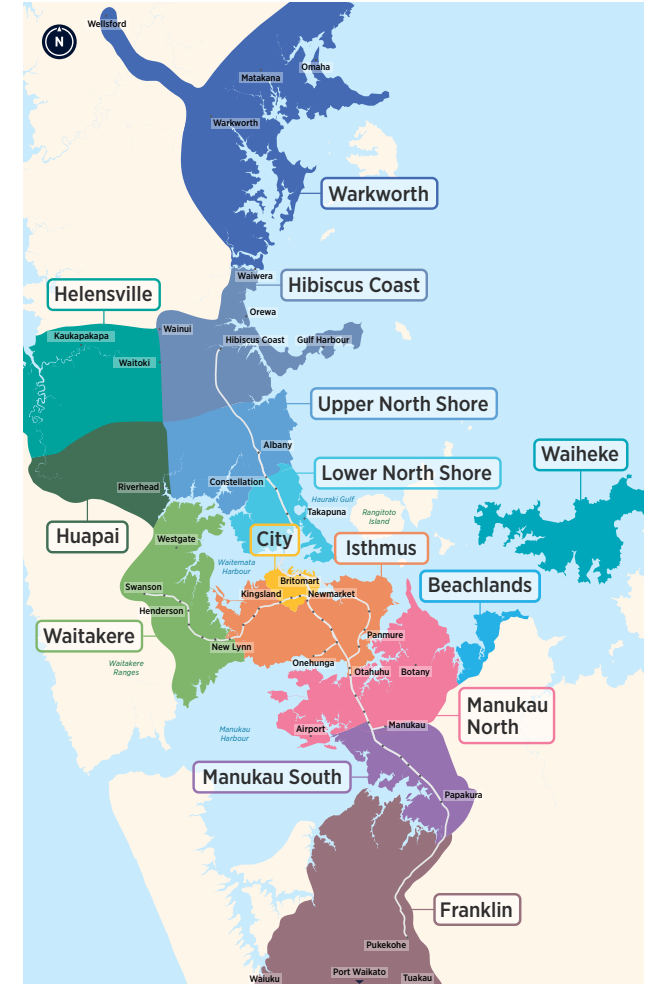

Manurewa

Southern Bus Timetable

- ▶▶ **33**
- ▶▶ **361**
- ▶▶ **362**
- ▶▶ **363**
- ▶▶ **365**
- ▶▶ **366**

Routes

- ▶▶ **33** Papakura, Great South Rd, Manurewa, Manukau, Otahuhu Town Centre, Otahuhu Station
- ▶▶ **361** Manurewa, Clendon Park, Homai, Manukau, Tui Rd, Otara MIT North Campus
- ▶▶ **362** Weymouth, Manurewa, Great South Rd, Manukau Station
- ▶▶ **363** Manurewa, Wattle Downs
- ▶▶ **365** Manukau Station, Homai, Manurewa, Randwick Park, Takanini Station, Porchester Rd, Papakura Station
- ▶▶ **366** Manurewa, The Gardens, Everglade Dr, Manukau Station

Other timetables available in this area that may interest you

Timetable	Routes
Mangere, Otahuhu, Papatoetoe	31, 32, 38, 309, 309X, 313, 321, 324, 325, 326, Airport Link
Otara, Papatoetoe, Highbrook, East Tamaki	31, 33, 314, 325, 351, 352, 353, 361
Papakura	33, 365, 371, 372, 373, 376, 377, 378
Pukekohe, Waiuku	391, 392, 393, 394, 395, 396, 398, 399
Airport	Airport Link
Train timetable	Southern Line Eastern Line

Fare Zones & Boundaries

- Warkworth
- Huapai
- Manukau North
- Hibiscus Coast
- Waitakere
- Manukau South
- Upper North Shore
- City
- Franklin
- Lower North Shore
- Isthmus
- Beachlands
- Helensville
- Waiheke