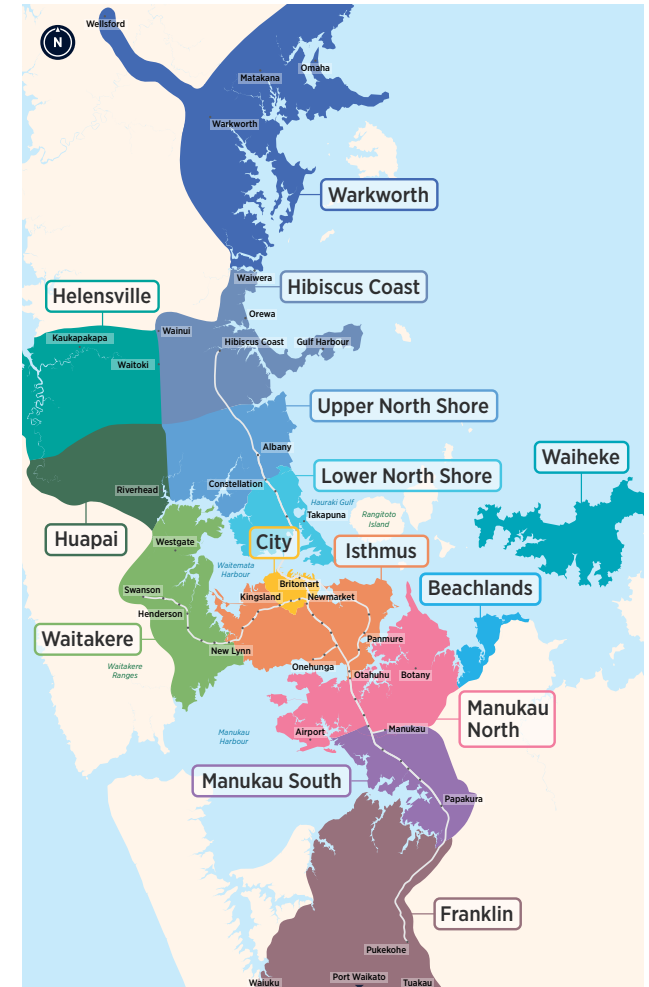

Mt Roskill Lynfield Blockhouse Bay Dominion Rd

Central Bus Timetable

- 25B
- 25L
- 252
- 253

Routes

- 252 Lynfield to City via Dominion Rd, Ian Mckinnon Dr (Monday to Friday peak only)
- 253 Blockhouse Bay to City via Dominion Rd, Ian Mckinnon Dr (Monday to Friday peak only)
- 25B Blockhouse Bay to City via Dominion Rd, View Rd, Symonds St
- 25L Lynfield to City via Dominion Rd, View Rd, Symonds St
- 25B City to Blockhouse Bay via Symonds St, View Rd, Dominion Rd
- 25L City to Lynfield via Symonds St, View Rd, Dominion Rd

Other timetables available in this area that may interest you

Timetable	Routes
Link	CityLink, InnerLink, OuterLink, TamakiLink
Central Isthmus Crosstown	64, 66, 68, 650, 670
New North Rd	20, 22A, 22N, 22R
Sandringham Rd	24B, 24R, 24W
Mt Eden Rd	64, 27H, 27T, 27W
Train timetable	Western Line

Fare Zones & Boundaries

- Warkworth
- Huapai
- Manukau North
- Hibiscus Coast
- Waitakere
- Manukau South
- Upper North Shore
- City
- Franklin
- Lower North Shore
- Isthmus
- Beachlands
- Helensville
- Waiheke

Route Map

Blockhouse Bay

Valley Rd Shops

City Centre