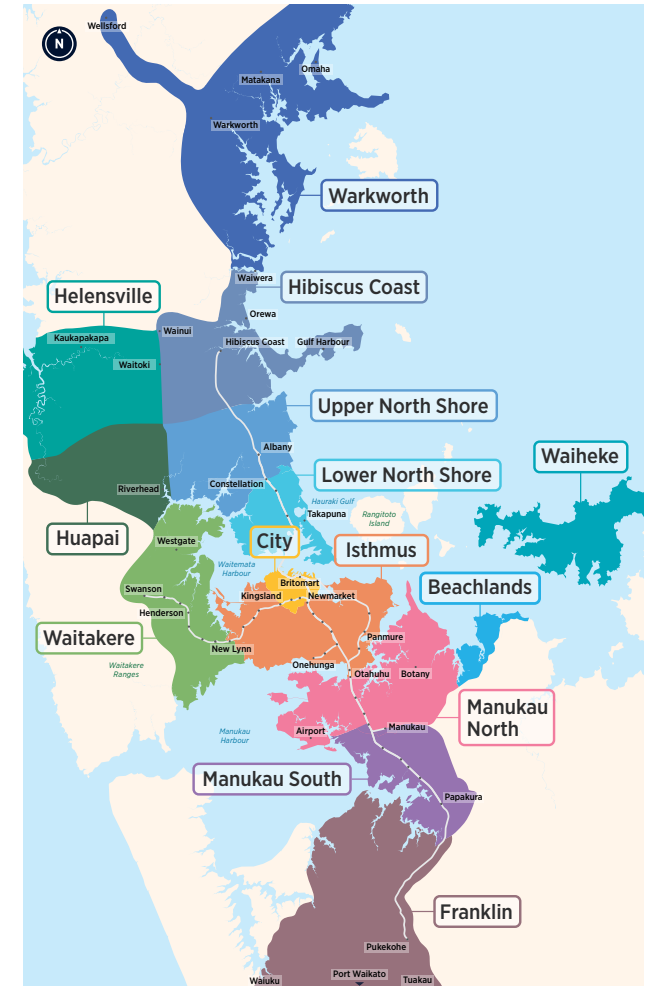

Three Kings Hillsborough Waikowhai Mt Eden Rd

Central Bus Timetable

- ▶▶ 64
- ▶ 27H
- ▶▶ 27T
- ▶ 27W

Routes

- 64 Newmarket, Mt Eden, Valley Rd Shops, Kingsland
- 27H, 27T, 27W Waikowhai, Hillsborough, Three Kings, Mt Eden Rd to City
- 27H, 27T, 27W City to Mt Eden Rd, Three Kings, Hillsborough, Waikowhai

Other timetables available in this area that may interest you

Timetable	Routes
Link	CityLink, InnerLink, OuterLink, TāmakiLink
Central Isthmus Crosstown	64, 66, 68, 650, 670
New North Rd	20, 22A, 22N, 22R
Sandringham Rd	24B, 24R, 24W
Dominion Rd	25B, 25L, 252, 253
Train timetable	Western Line

Fare Zones & Boundaries

- Warkworth
- Huapai
- Manukau North
- Hibiscus Coast
- Waitakere
- Manukau South
- Upper North Shore
- City
- Franklin
- Lower North Shore
- Isthmus
- Beachlands
- Helensville
- Waiheke

Route Map

City Centre