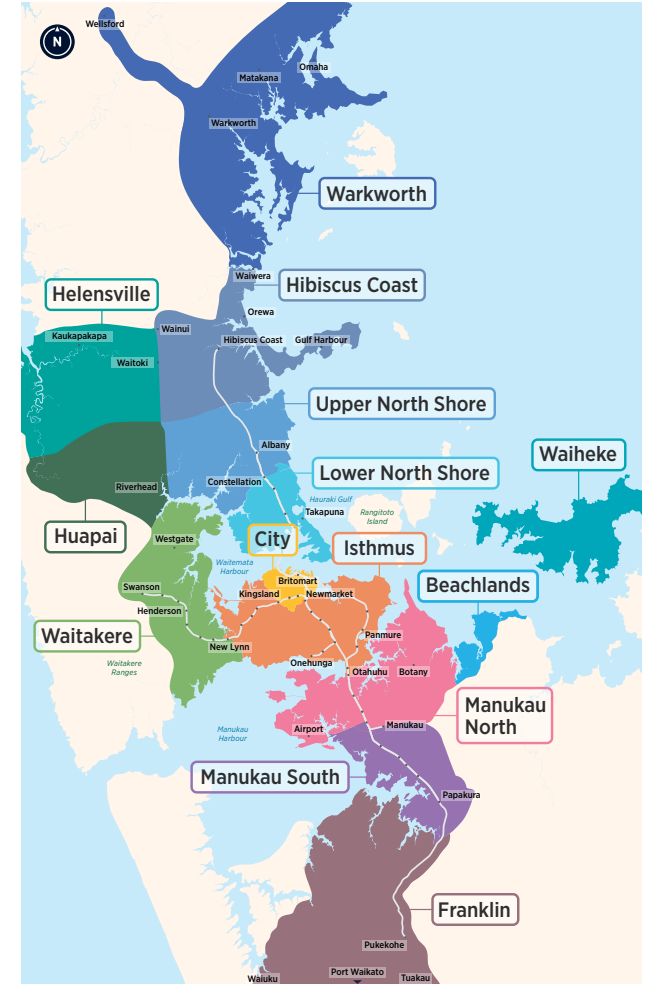

Other timetables available in this area that may interest you

Timetable	Routes
Devonport, Bayswater, Hauraki	<b>801, 802, 806, 807, 814, Devonport Ferry, Bayswater Ferry</b>
Campbells Bay, Sunnynook, Milford, Takapuna	<b>82, 83, 842, 843, 845, 856, 871, 907</b>
Long Bay, Torbay, Browns Bay, Mairangi Bay	<b>83, 856, 861, 865, 878</b>
Glenfield, Bayview, Windy Ridge	<b>95B, 95C, 906, 917, 939, 941, Birkenhead Ferry</b>
Hillcrest, Northcote	<b>923, 924, 926, 928, 942</b>
Greenhithe, Unsworth Heights, Wairau Valley	<b>120, 901, 906, 907</b>
Albany	<b>883, 884, 885, 861, 866, 889, 917</b>
Hibiscus Coast	<b>981, 982, 983, 984, 985, 986, 988, NX1, Gulf Harbour Ferry</b>

Hibiscus Coast Station, Albany Station, Britomart (Lower Albert St) via all Northern Busway stations **NX1**

Albany Station, City universities, Wellesley St via all Northern Busway stations **NX2**

Warkworth **995, 996, 997, 998**

## Fare Zones & Boundaries

- Warkworth
- Hibiscus Coast
- Upper North Shore
- Lower North Shore
- Helensville
- Huapai
- Waitakere
- City
- Isthmus
- Waiheke
- Manukau North
- Manukau South
- Franklin
- Beachlands

# 97B Beach Haven to Britomart