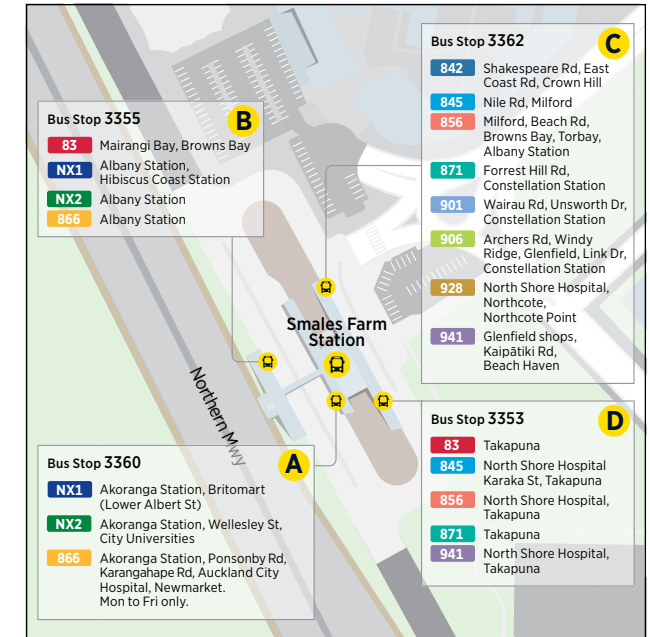

95B 95C

Britomart to Constellation Station or Bayview
via Onewa Rd and Glenfield Rd

		Quay St / Lower Albert St (Stop 1346)	Onewa Rd / Birkenhead Ave (Stop 4084)	Glenfield Mall (Stop 3881)	Glenfield Rd / Wairau Rd (Stop 4000)	Manuka Rd / Elliott Ave	Constellation Station
Saturday	95B	07:00	07:14	07:21	07:30	07:42	-
	95C	07:15	07:29	07:36	07:39	-	07:47
	95B	07:30	07:44	07:51	08:00	08:12	-
	95C	07:45	08:01	08:08	08:11	-	08:17
	95B	08:00	08:16	08:23	08:30	08:42	-
	95C	08:15	08:31	08:38	08:42	-	08:51
	95B	08:30	08:46	08:53	09:00	09:12	-
	95C	08:45	09:01	09:08	09:12	-	09:21
	95B	09:00	09:16	09:23	09:30	09:42	-
	95C	09:15	09:31	09:38	09:42	-	09:51
	95B	09:30	09:46	09:53	10:00	10:13	-
	95C	09:45	10:01	10:08	10:12	-	10:21
	95B	10:00	10:16	10:23	10:30	10:43	-
	95C	10:15	10:31	10:38	10:42	-	10:51
	95B	10:30	10:46	10:53	11:00	11:13	-
	95C	10:45	11:01	11:08	11:12	-	11:21
	95B	11:00	11:16	11:23	11:30	11:43	-
	95C	11:15	11:31	11:38	11:42	-	11:51
	95B	11:30	11:46	11:53	12:00	12:13	-
	95C	11:45	12:01	12:08	12:12	-	12:21
	95B	12:00	12:16	12:23	12:30	12:43	-
	95C	12:15	12:31	12:38	12:42	-	12:51
	95B	12:30	12:46	12:53	13:00	13:12	-
	95C	12:45	13:01	13:08	13:12	-	13:21
	95B	13:00	13:16	13:23	13:30	13:42	-
	95C	13:15	13:31	13:38	13:42	-	13:51
	95B	13:30	13:46	13:53	14:00	14:12	-
	95C	13:45	14:01	14:08	14:12	-	14:21
	95B	14:00	14:16	14:23	14:30	14:42	-
	95C	14:15	14:31	14:38	14:42	-	14:51
	95B	14:30	14:46	14:53	15:00	15:12	-
	95C	14:45	15:01	15:08	15:12	-	15:21

** On request ferry will stop at Northcote Point. When boarding at the city advise staff if you require to travel to Northcote.
 If at Northcote Point make yourself visible and signal the ferry crew.

Albany Bus Station

Constellation Bus Station

Smales Farm Bus Station

Takapuna Transport Centre