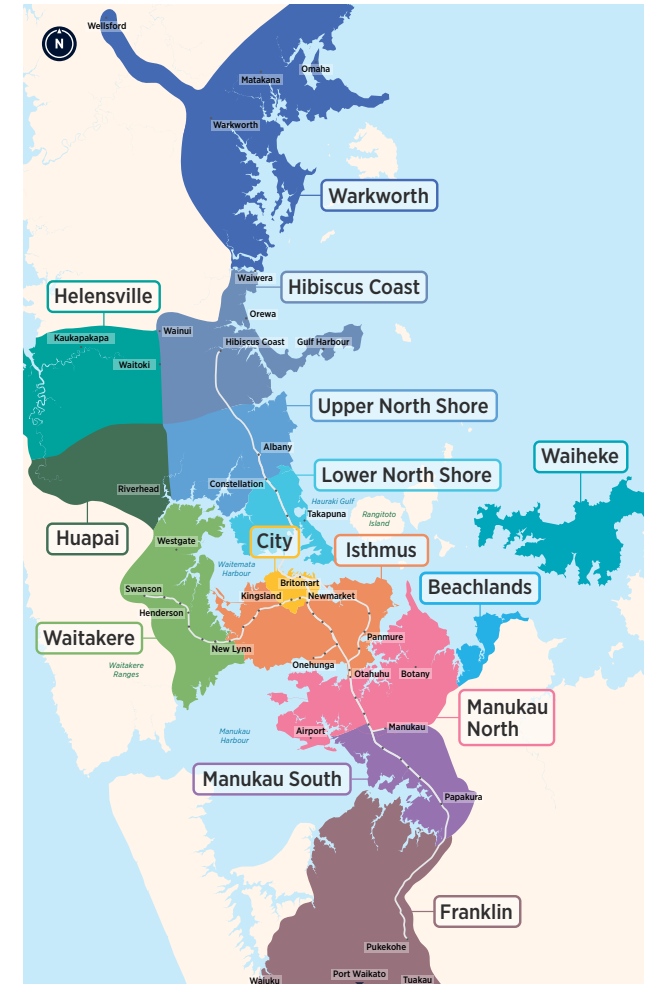

Glenfield Bayview Windy Ridge

Northern Bus Timetable

- 95B**
- 95C**
- 906**
- 917**
- 939**
- 941**

Routes

- 95B** Bayview, Glenfield, Highbury, Onewa Rd, Britomart (Lower Albert St)
- 95C** Constellation Station, Glenfield, Highbury, Onewa Rd, Britomart (Lower Albert St)
- 906** Constellation Station, Link Dr, Glenfield, Windy Ridge, Archers Rd, Smales Farm Station
- 917** Birkenhead Wharf, Glenfield, Albany Highway, Massey University, Albany Station
- 939** Windy Ridge, Glenfield, Onewa Rd, Customs St, University of Auckland (Monday to Friday only)
- 941** Beach Haven, Kaipatiki Rd, Glenfield shops, Smales Farm Station, North Shore Hospital, Takapuna
Birkenhead to City Ferry

Other timetables available in this area that may interest you

Timetable	Routes
Devonport, Bayswater, Hauraki	801, 802, 806, 807, 814, Devonport Ferry, Bayswater Ferry
Campbells Bay, Sunnynook, Milford, Takapuna	82, 83, 842, 843, 845, 856, 871, 907
Long Bay, Torbay, Browns Bay, Mairangi Bay	83, 856, 861, 865, 878
Beach Haven, Birkenhead	97B, 97R, 917, 931, 933, 941, 942, 966, Beach Haven Ferry, Birkenhead Ferry
Hillcrest, Northcote	923, 924, 926, 928, 942
Greenhithe, Unsworth Heights, Wairau Valley	120, 901, 906, 907
Albany	883, 884, 885, 861, 866, 889, 917
Hibiscus Coast	981, 982, 983, 984, 985, 986, 988, NX1, Gulf Harbour Ferry
Hibiscus Coast Station, Albany Station, Britomart (Lower Albert St) via all Northern Busway stations	NX1
Albany Station, City universities, Wellesley St via all Northern Busway stations	NX2
Warkworth	995, 996, 997, 998

Fare Zones & Boundaries

- Warkworth
- Hibiscus Coast
- Upper North Shore
- Lower North Shore
- Helensville
- Huapai
- Waitakere
- City
- Isthmus
- Waiheke
- Manukau North
- Manukau South
- Franklin
- Beachlands