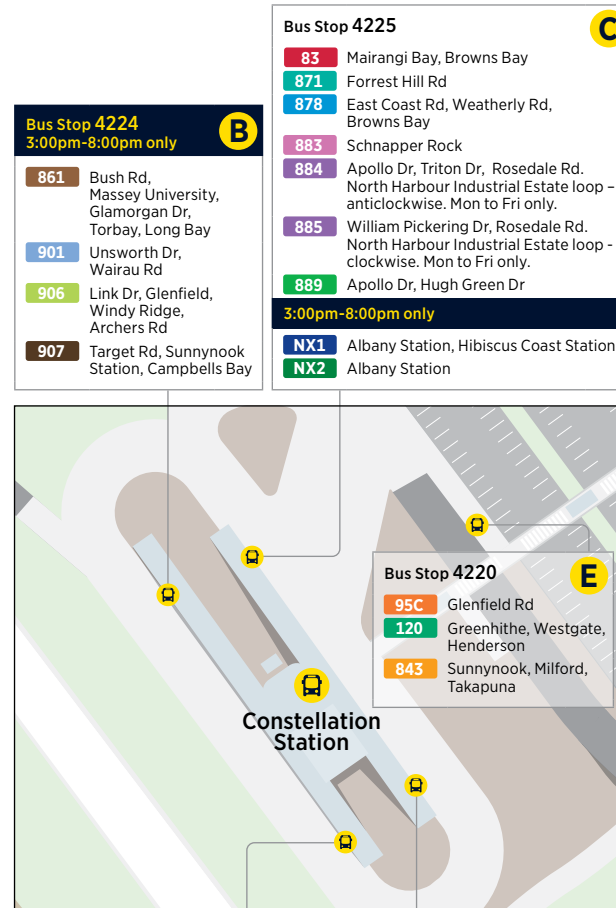

Constellation Bus Station