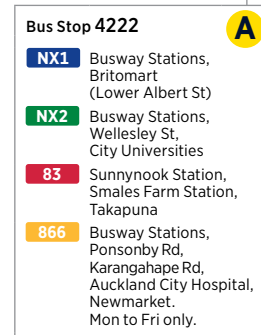

Constellation Bus Station