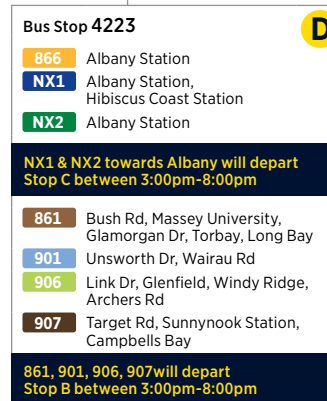

Constellation Bus Station