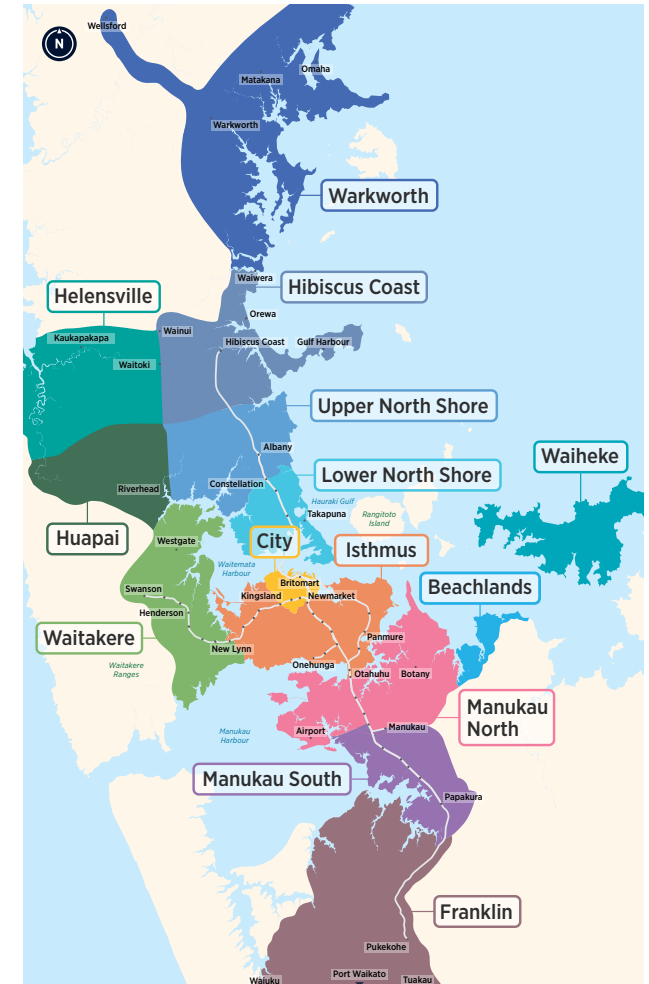

Fare Zones & Boundaries

 Warkworth	 Huapai	 Manukau North
 Hibiscus Coast	 Waitakere	 Manukau South
 Upper North Shore	 City	 Franklin
 Lower North Shore	 Isthmus	 Beachlands
 Helensville	 Waiheke	

Effective 25 January 2021

For more information on fares visit www.AT.govt.nz/fares