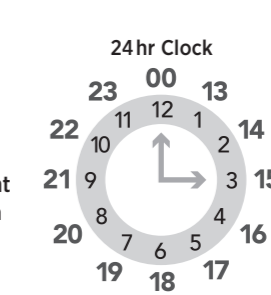

Download the AT Mobile app from the App Store or Google Play
For more information visit AT.govt.nz or call 09 366 6400