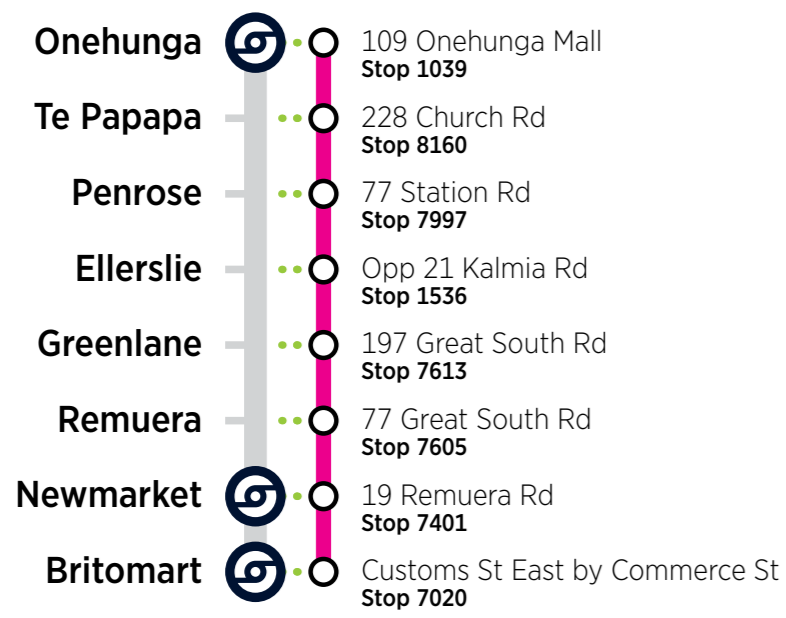

Towards Britomart City Centre

STATION	Onehunga	Te Papapa	Penrose	Ellerslie	Greenlane	Remuera	Newmarket	Britomart
RAIL BUS STOP	109 Onehunga Mall by station Stop 1039	228 Church St Stop 8160	77 Station Rd Stop 7997	Opposite 21 Kalmia St Stop 1536	197 Great South Rd Stop 7613	77 Great South Rd Stop 7605	19 Remuera Rd Stop 7401	Customs St East by Commerce St Stop 7020
RBO	06:21	06:24	06:29	06:33	06:37	06:39	06:43	06:56
RBO	06:51	06:54	06:59	07:03	07:07	07:09	07:13	07:26
RBO	07:21	07:24	07:29	07:33	07:37	07:39	07:43	07:56
RBO	07:51	07:54	07:59	08:03	08:07	08:09	08:13	08:26
Then at the following minutes past each hour								
RBO	:21	:24	:29	:33	:37	:39	:43	:56
RBO	:51	:54	:59	:03	:07	:09	:13	:26
Until								
RBO	18:21	18:24	18:29	18:33	18:37	18:39	18:43	18:56
RBO	18:51	18:54	18:59	19:03	19:07	19:09	19:13	19:26
RBO	19:21	19:24	19:29	19:33	19:37	19:39	19:43	19:56
RBO	19:51	19:54	19:59	20:03	20:07	20:09	20:13	20:26
RBO	20:21	20:24	20:29	20:33	20:37	20:39	20:43	20:56
RBO	20:51	20:54	20:59	21:03	21:07	21:09	21:13	21:26
RBO	21:21	21:24	21:29	21:33	21:37	21:39	21:43	21:56
RBO	21:51	21:54	21:59	22:03	22:07	22:09	22:13	22:26
RBO	22:21	22:24	22:29	22:33	22:37	22:39	22:43	22:56
Trips below operate Saturday only								
RBO	22:51	22:54	22:59	23:03	23:07	23:09	23:13	23:26
RBO	23:21	23:24	23:29	23:33	23:37	23:39	23:43	23:56
RBO	23:51	23:54	23:59	00:03	00:07	00:09	00:13	00:26
RBO	00:21	00:24	00:29	00:33	00:37	00:39	00:43	00:56

RBO = Rail Bus Onehunga Line