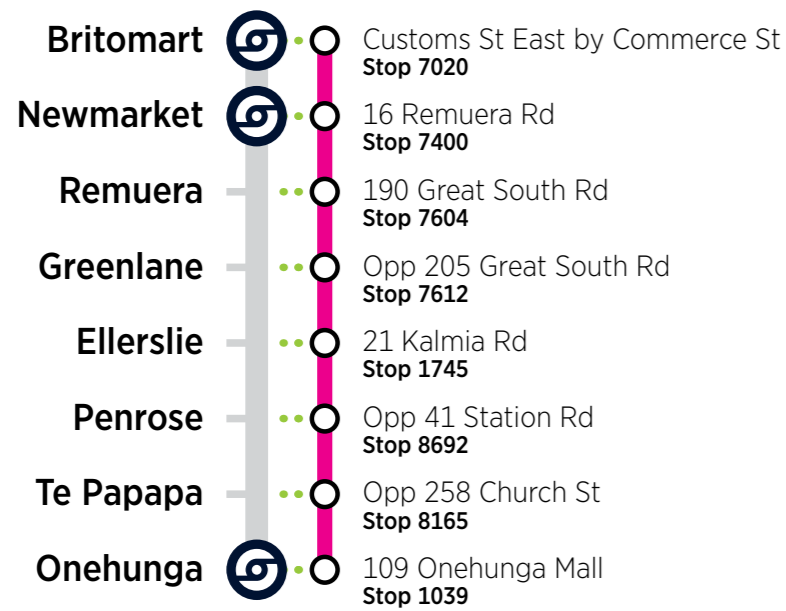

Towards Onehunga

STATION	Britomart	Newmarket	Remuera	Greenlane	Ellerslie	Penrose	Te Papapa	Onehunga
RAIL BUS STOP	Customs St East by Commerce St Stop 7020	16 Remuera Rd Stop 7400	190 Great South Rd Stop 7604	Opposite 205 Great South Rd Stop 7162	21 Kalmia St Stop 1745	Opposite 41 Station Rd Stop 8692	Opposite 258 Church St Stop 8165	109 Onehunga Mall by Station Stop 1039
RBO	06:20	06:33	06:37	06:39	06:43	06:47	06:50	06:55
RBO	06:50	07:03	07:07	07:09	07:13	07:17	07:20	07:25
RBO	07:20	07:33	07:37	07:39	07:43	07:47	07:50	07:55
RBO	07:50	08:03	08:07	08:09	08:13	08:17	08:20	08:25
Then at the following minutes past each hour								
RBO	:20	:33	:37	:39	:43	:47	:50	:55
RBO	:50	:03	:07	:09	:13	:17	:20	:25
Until								
RBO	18:20	18:33	18:37	18:39	18:43	18:47	18:50	18:55
RBO	18:50	19:03	19:07	19:09	19:13	19:17	19:20	19:25
RBO	19:20	19:33	19:37	19:39	19:43	19:47	19:50	19:55
RBO	19:50	20:03	20:07	20:09	20:13	20:17	20:20	20:25
RBO	20:20	20:33	20:37	20:39	20:43	20:47	20:50	20:55
RBO	20:50	21:03	21:07	21:09	21:13	21:17	21:20	21:25
RBO	21:20	21:33	21:37	21:39	21:43	21:47	21:50	21:55
RBO	21:50	22:03	22:07	22:09	22:13	22:17	22:20	22:25
RBO	22:20	22:33	22:37	22:39	22:43	22:47	22:50	22:55
Trips below operate Saturday only								
RBO	22:50	23:03	23:07	23:09	23:13	23:17	23:20	23:25
RBO	23:20	23:33	23:37	23:39	23:43	23:47	23:50	23:55
RBO	23:50	00:03	00:07	00:09	00:13	00:17	00:20	00:25
RBO	00:20	00:33	00:37	00:39	00:43	00:47	00:50	00:55

RBO = Rail Bus Onehunga Line

- Please make yourself visible to the bus driver and signal the driver to stop.
- Customers paying by cash must purchase train tickets at a train station before boarding Rail Buses.
- AT HOP customers must tag-on when boarding and tag-off when leaving the bus.
- Your AT HOP fare for combined bus and train trips will be calculated based on the start and end of the journey. The journey can use up to five bus or train trips within four hours, with a maximum transfer time of 30 minutes between each trip (excludes SkyBus services).
- Terms of use for AT HOP cards are available at AT.govt.nz/ATHOP.
- Rail Buses cannot accommodate mobility scooters, bicycles, larger personal items, or pets.

Rail Bus Services
Scheduled Bus services which replaces Train service between train stations destinations.

Train service operating
These symbols indicate the location of the Train Stations and the Train line which is running as scheduled.

Bus and Connecting Services
Regular services indicated above connect you to local interchanges and key destinations.

Key Station or Connection Point
This symbol indicates a location to connect to other bus and train services.