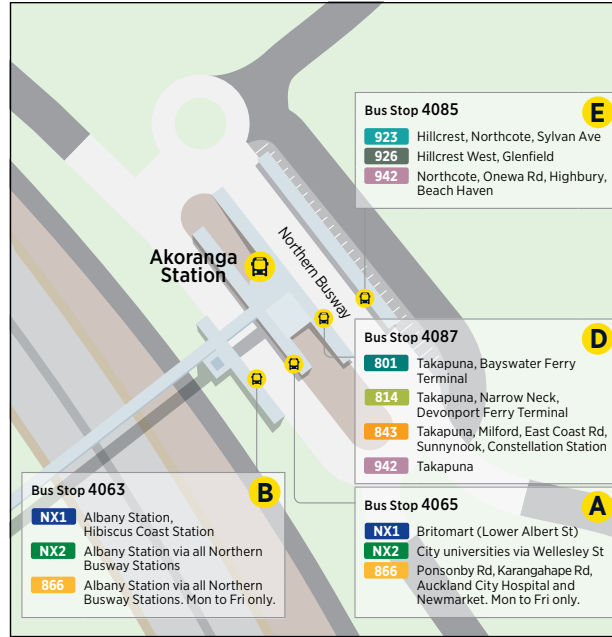

801 Bayswater to Akoranga Station

via Takapuna

	Bayswater Ferry Terminal (Stop 3530)	Takapuna Transport Centre (Stop 3381)	Akoranga Station
Saturday	06:55	07:13	07:18
	07:25	07:43	07:48
	07:55	08:15	08:20
	08:25	08:45	08:50
	08:55	09:18	09:24
Then at the following minutes past each hour	:25	:48	:54
	:55	:18	:24
until	16:55	17:18	17:24
	17:25	17:45	17:50
	17:55	18:15	18:20
	18:25	18:45	18:50
	18:55	19:15	19:20
	19:25	19:45	19:50
	20:25	20:45	20:50
	21:25	21:43	21:48
	22:25	22:41	22:45
	23:25	23:41	23:45

PEAK ONLY (MONDAY - FRIDAY)

802 City Centre to Bayswater
via Esmonde Rd

	Mayoral Dr / AUT (Stop 7038)	Esmonde Rd (Stop 3445)	Bayswater Ave / Beresford St
Monday to Friday Only	16:20	16:46	17:08
	16:50	17:16	17:41
	17:20	17:47	18:12
	17:50	18:16	18:37

	To Waiheke Island		From Waiheke Island	
	Devonport Ferry Terminal	Matiatia Ferry Terminal	Matiatia Ferry Terminal	Devonport Ferry Terminal
Sunday and Public Holidays	09:10	09:45	10:00	10:35
	11:10	11:45	12:00	12:35
	13:10	13:45	14:00	14:35
	15:10	15:45	16:00	16:35
	17:10	17:45	18:00	18:35

Route Map

City Centre

Akoranga Bus Station

Takapuna Transport Centre