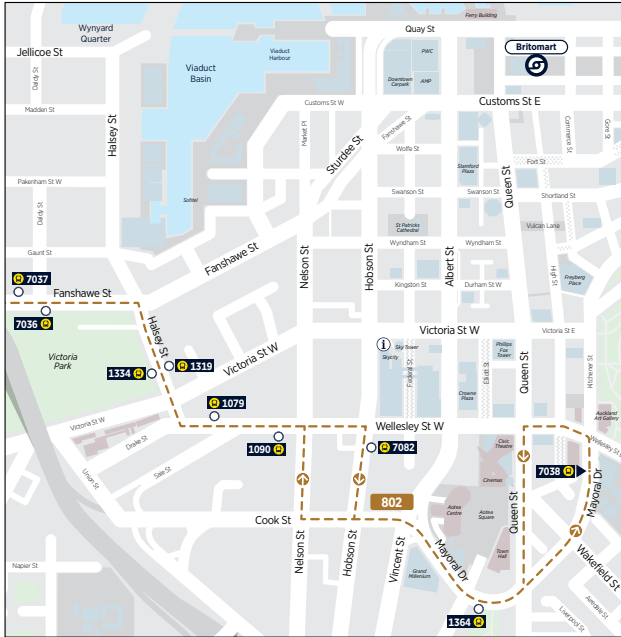

	To City		From City		
	Devonport Ferry Terminal	Downtown Ferry Terminal	Downtown Ferry Terminal (Pier 1)	Devonport Ferry Terminal	
Saturday	06:30	06:40	06:15	06:25	
	07:00	07:10	06:45	06:55	
	07:30	07:40	07:15	07:25	
	08:00	08:10	07:45	07:55	
	08:30	08:40	08:15	08:25	
	09:00	09:10	08:45	08:55	
	09:30	09:40	09:15	09:25	
	10:15	10:25	10:00	10:10	
	10:45	10:55	10:30	10:40	
	Then at the following minutes past each hour	:15 :45	:25 :55	:00 :30	:10 :40
	until	20:45	20:55	20:30	20:40
		21:15	21:25	21:00	21:10
	21:45	21:55	21:30	21:40	
	22:15	22:25	22:00	22:10	
	22:45	22:55	22:30	22:40	
	23:15	23:25	23:00	23:10	
	23:45	23:55	23:30	23:40	
	00:30	00:40	00:00	00:10	

Weekend services from Bayswater to the City travel via Northcote on request and Birkenhead
 No service Christmas Day.

	To Waiheke Island		From Waiheke Island	
	Devonport Ferry Terminal	Matiatia Ferry Terminal	Matiatia Ferry Terminal	Devonport Ferry Terminal
Monday to Friday	05:40	06:15	10:00	10:35
	09:10	09:45	12:00	12:35
	11:10	11:45	14:00	14:35
	13:10	13:45	16:00	16:35
	15:10	15:45	-	-

	To Waiheke Island		From Waiheke Island	
	Devonport Ferry Terminal	Matiatia Ferry Terminal	Matiatia Ferry Terminal	Devonport Ferry Terminal
Saturday	09:10	09:45	10:00	10:35
	11:10	11:45	12:00	12:35
	13:10	13:45	14:00	14:35
	15:10	15:45	16:00	16:35
	17:10	17:45	18:00	18:35

Route Map

City Centre

Akoranga Bus Station

Takapuna Transport Centre