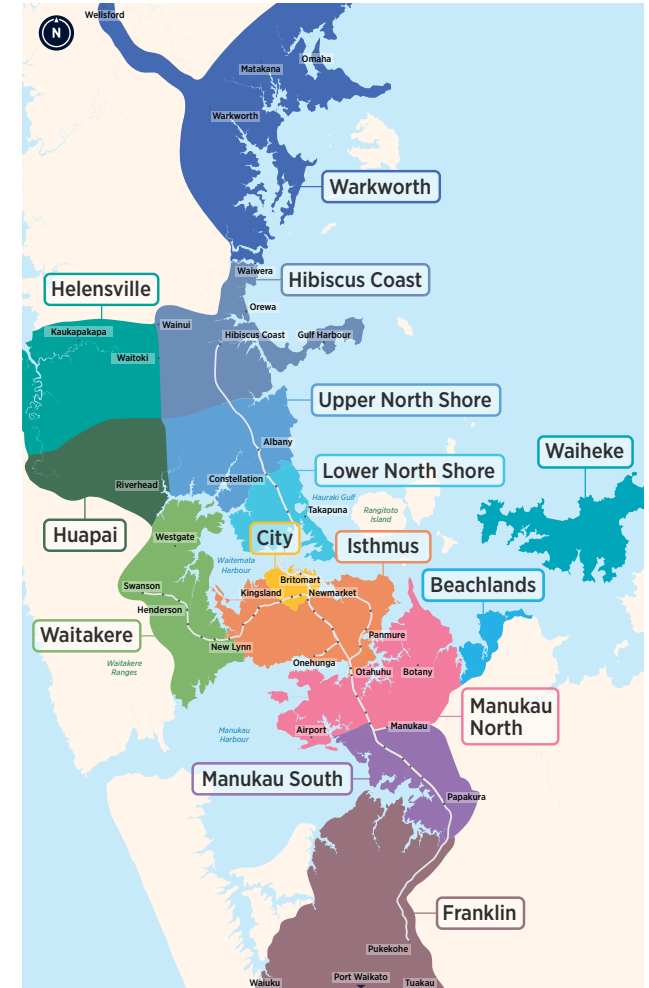

Devonport Bayswater Hauraki

Northern Bus & Ferry Timetable

- 801**
- 802**
- 806**
- 807**
- 814**

Routes

- 801** Bayswater Ferry Terminal, Takapuna, Akoranga Station
 - 802** Bayswater, Esmonde Rd, Wellesley St, City Centre (Mayoral Dr) (Monday to Friday peak only)
 - 806** Stanley Point, Devonport Ferry Terminal
 - 807** Cheltenham, Devonport Ferry Terminal
 - 814** Devonport Ferry Terminal, Narrow Neck, Takapuna, Akoranga Station
- Devonport to City Ferry
Bayswater to City Ferry
Devonport to Waiheke Island Ferry

Other timetables available in this area that may interest you

Timetable	Routes
Campbells Bay, Sunnynook, Milford, Takapuna	82, 83, 842, 843, 845, 856, 871, 907
Long Bay, Torbay, Browns Bay, Mairangi Bay	83, 856, 861, 865, 878
Beach Haven, Birkenhead	97B, 97R, 917, 931, 933, 941, 942, 966, Beach Haven Ferry, Birkenhead Ferry
Glenfield, Bayview, Windy Ridge	95B, 95C, 906, 917, 939, 941, Birkenhead Ferry
Hillcrest, Northcote	923, 924, 926, 928, 942
Greenhithe, Unsworth Heights, Wairau Valley	120, 901, 906, 907
Albany	883, 884, 885, 861, 866, 889, 917
Hibiscus Coast	981, 982, 983, 984, 985, 986, 987, 988, NX1, Gulf Harbour Ferry
Hibiscus Coast Station, Albany Station, Britomart (Lower Albert St) via all Northern Busway stations	NX1
Albany Station, City universities, Wellesley St via all Northern Busway stations	NX2
Warkworth	995, 996

Fare Zones & Boundaries

- Warkworth
- Huapai
- Manukau North
- Hibiscus Coast
- Waitakere
- Manukau South
- Upper North Shore
- City
- Franklin
- Lower North Shore
- Isthmus
- Beachlands
- Helensville
- Waiheke