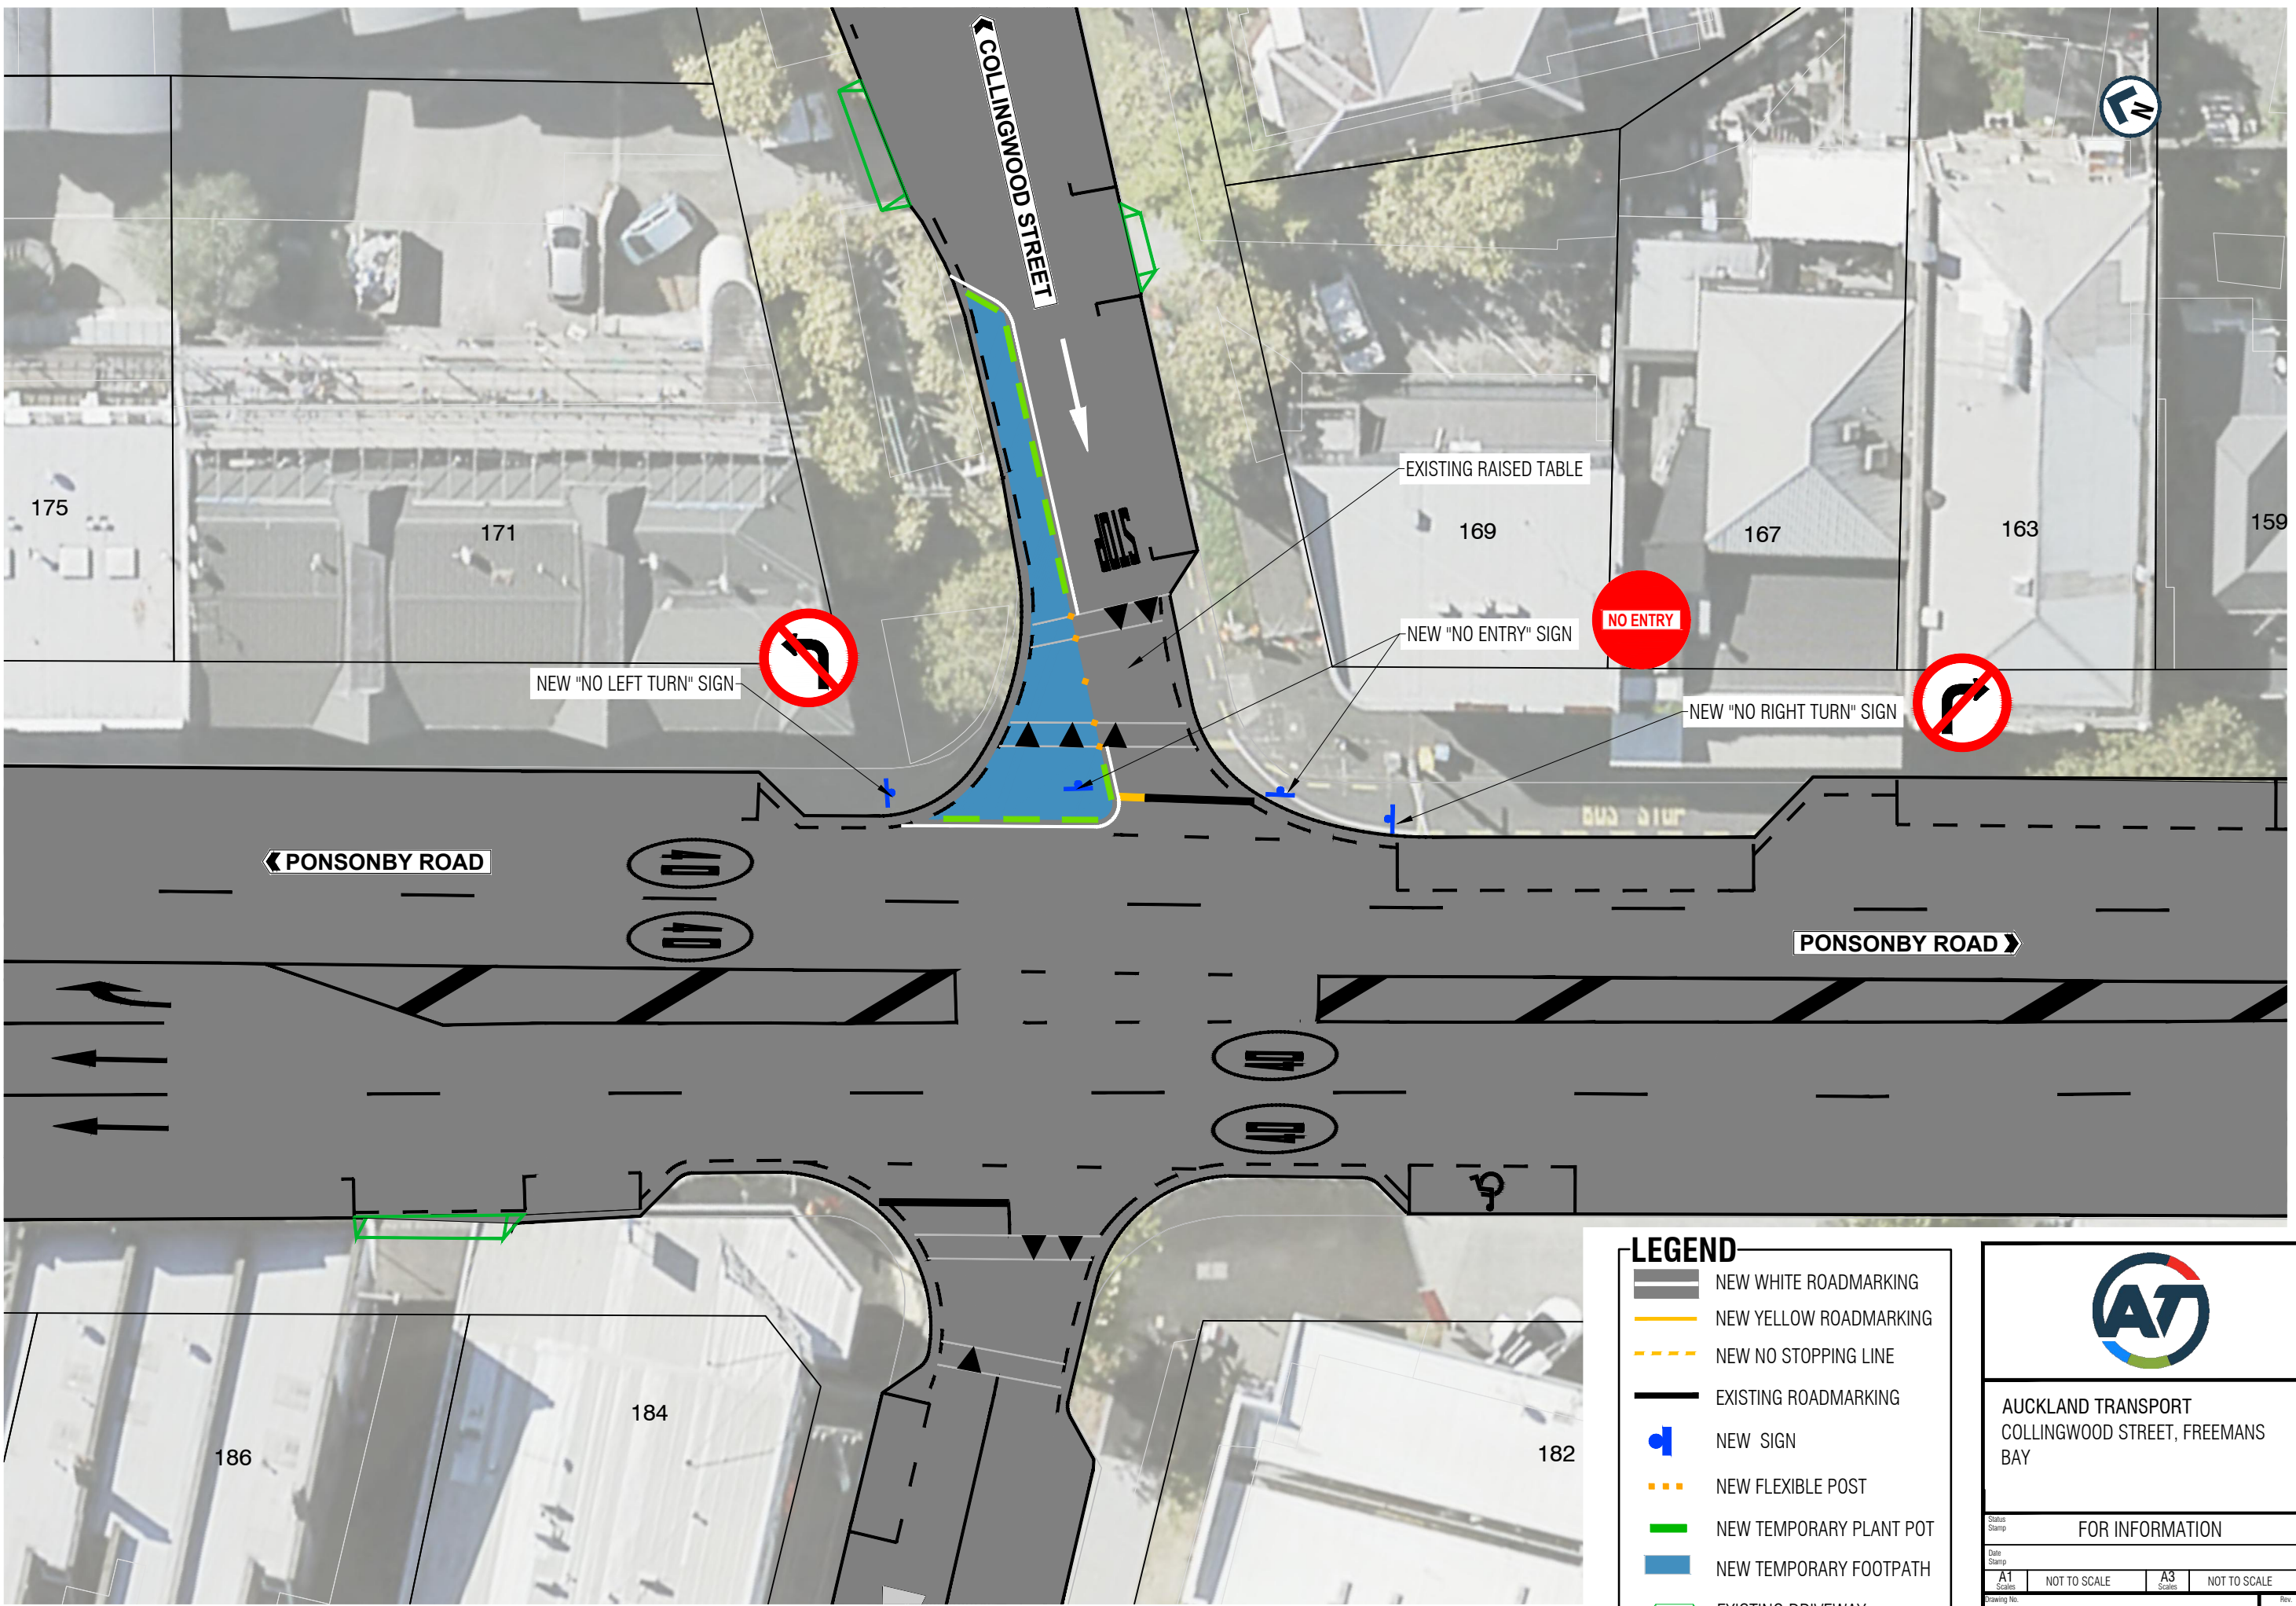

200mm DO NOT SCALE - F IN DOUBT, ASK
150
100
90
80
70
60
50
40
30
20
10
0
ORIGINAL SIZE A1

LEGEND

	NEW WHITE ROADMARKING
	NEW YELLOW ROADMARKING
	NEW NO STOPPING LINE
	EXISTING ROADMARKING
	NEW SIGN
	NEW FLEXIBLE POST
	NEW TEMPORARY PLANT POT
	NEW TEMPORARY FOOTPATH
	EXISTING DRIVEWAY

AUCKLAND TRANSPORT
COLLINGWOOD STREET, FREEMANS BAY

Status Stamp: FOR INFORMATION

Date Stamp:

A1 Scales	NOT TO SCALE	A3 Scales	NOT TO SCALE
-----------	--------------	-----------	--------------

Drawing No: 2020-RFI-045_G030