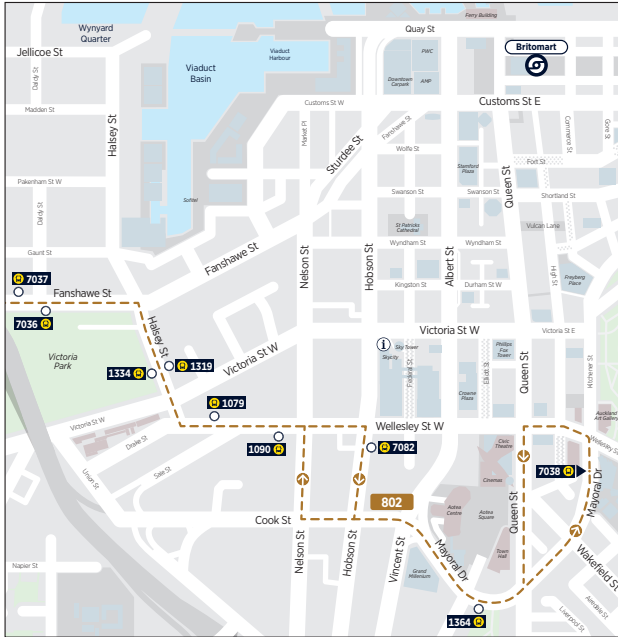

	To City		From City	
	Bayswater Ferry Terminal	Downtown Ferry Terminal	Downtown Ferry Terminal (Pier 1)	Bayswater Ferry Terminal
Sunday and Public Holidays	09:20	09:55	09:10	09:20
	11:50	12:25	11:40	11:50
	14:20	14:55	14:10	14:20
	17:20	17:55	17:10	17:20
	20:20	20:55	20:10	20:20

Weekend services from Bayswater to the City travel via Northcote on request and Birkenhead
 No service Christmas Day.

	To Waiheke Island		From Waiheke Island	
	Devonport Ferry Terminal	Matiatia Ferry Terminal	Matiatia Ferry Terminal	Devonport Ferry Terminal
Monday to Friday	05:45	06:20	10:00	10:35
	09:10	09:45	12:00	12:35
	11:10	11:45	14:00	14:35
	13:10	13:45	16:00	16:35
	15:10	15:45	-	-

	To Waiheke Island		From Waiheke Island	
	Devonport Ferry Terminal	Matiatia Ferry Terminal	Matiatia Ferry Terminal	Devonport Ferry Terminal
Saturday	09:10	09:45	10:00	10:35
	11:10	11:45	12:00	12:35
	13:10	13:45	14:00	14:35
	15:10	15:45	16:00	16:35
	17:10	17:45	18:00	18:35

Route Map

City Centre

Akoranga Bus Station

Takapuna Transport Centre