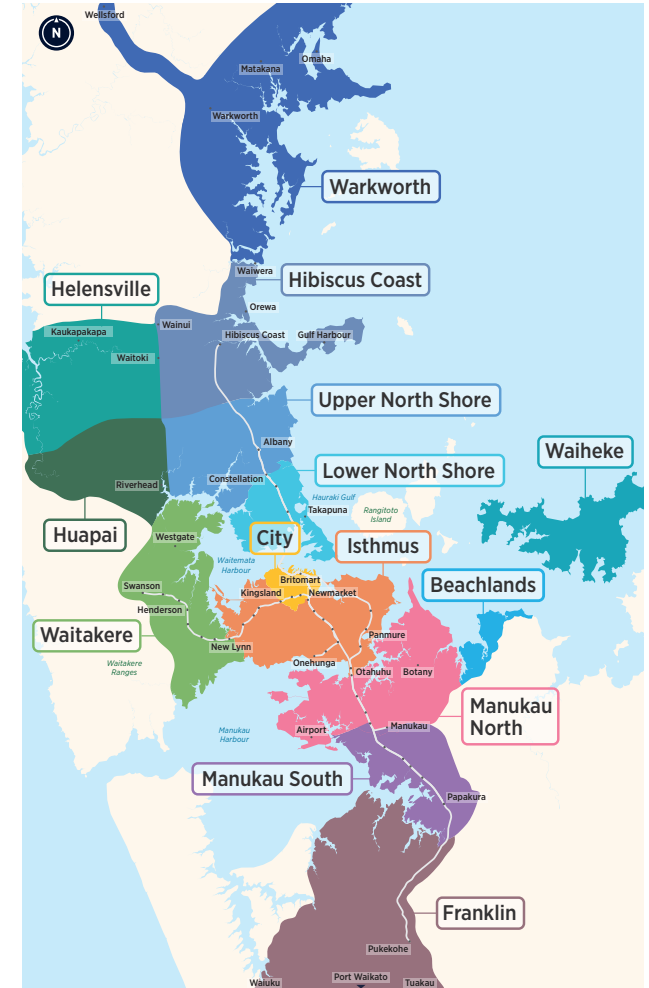

Devonport Bayswater Hauraki

Northern Bus & Ferry Timetable

- 801**
- 802**
- 805**
- 806**
- 807**
- 814**

Routes

- 801** Bayswater Ferry Terminal, Takapuna, Akoranga Station
 - 802** Bayswater, Esmonde Rd, Wellesley St, City Centre (Mayoral Dr) (Monday to Friday peak only)
 - 805** Devonport Ferry Terminal, Ngataringa Rd, Belmont
 - 806** Stanley Point, Devonport Ferry Terminal
 - 807** Cheltenham, Devonport Ferry Terminal
 - 814** Devonport Ferry Terminal, Narrow Neck, Takapuna, Akoranga Station
- Devonport to City Ferry
Bayswater to City Ferry
Devonport to Waiheke Island Ferry

Other timetables available in this area that may interest you

Timetable	Routes
Campbells Bay, Sunnynook, Milford, Takapuna	82, 83, 842, 843, 845, 856, 871, 907
Long Bay, Torbay, Browns Bay, Mairangi Bay	83, 856, 861, 865, 878
Beach Haven, Birkenhead	97B, 97R, 917, 931, 933, 941, 942, 966, Beach Haven Ferry, Birkenhead Ferry
Glenfield, Bayview, Windy Ridge	95B, 95C, 906, 917, 939, 941, Birkenhead Ferry
Hillcrest, Northcote	923, 924, 926, 928, 942
Greenhithe, Unsworth Heights, Wairau Valley	120, 901, 906, 907
Albany	883, 884, 885, 861, 866, 889, 917
Hibiscus Coast Hibiscus Coast Station, Albany Station, Britomart (Lower Albert St) via all Northern Busway stations	981, 982, 983, 984, 985, 986, 987, 988, NX1, Gulf Harbour Ferry NX1
Albany Station, City universities, Wellesley St via all Northern Busway stations	NX2
Warkworth	995, 996

Fare Zones & Boundaries

- Warkworth
- Hibiscus Coast
- Upper North Shore
- Lower North Shore
- Helensville
- Huapai
- Waitakere
- City
- Isthmus
- Waiheke
- Manukau North
- Manukau South
- Franklin
- Beachlands