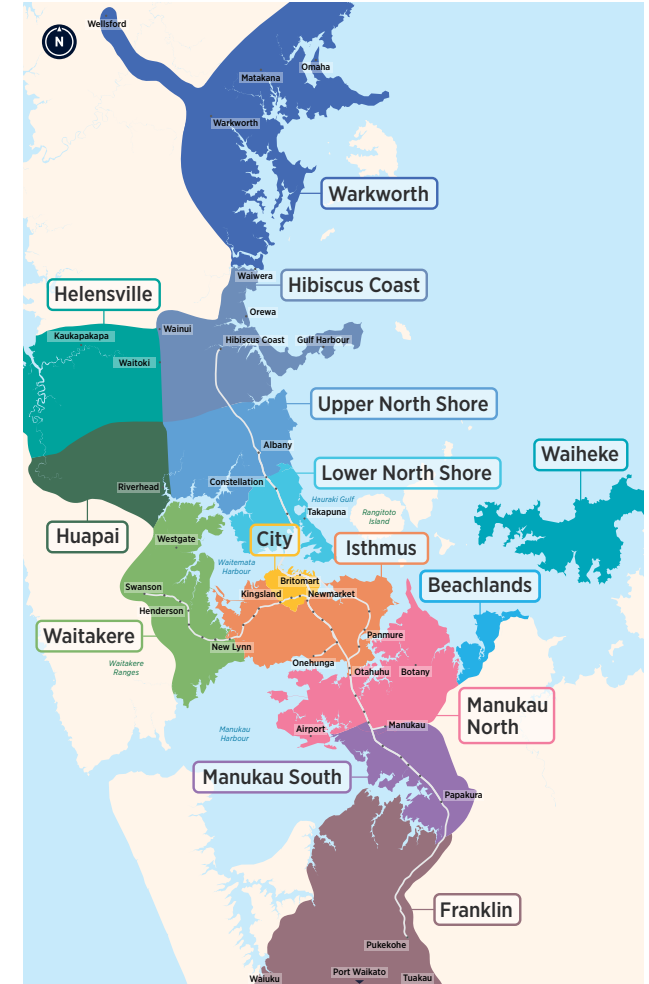

Three Kings Hillsborough Waikowhai Mt Eden Rd

Central Bus Timetable

- ▶▶ 64
- ▶ 27H
- ▶▶ 27T
- ▶ 27W

Routes

- 64 Newmarket, Mt Eden, Valley Rd Shops, Kingsland
- 27H, 27T, 27W Waikowhai, Hillsborough, Three Kings, Mt Eden Rd to City
- 27H, 27T, 27W City to Mt Eden Rd, Three Kings, Hillsborough, Waikowhai

Other timetables available in this area that may interest you

Timetable	Routes
Link	CityLink, InnerLink, OuterLink, TāmakiLink
Central Isthmus Crosstown	64, 66, 68, 650, 670
New North Rd	20, 22A, 22N, 22R
Sandringham Rd	24B, 24R, 24W
Dominion Rd	25B, 25L, 252, 253
Train timetable	Western Line

Fare Zones & Boundaries

- Warkworth
- Huapai
- Manukau North
- Hibiscus Coast
- Waitakere
- Manukau South
- Upper North Shore
- City
- Franklin
- Lower North Shore
- Isthmus
- Beachlands
- Helensville
- Waiheke

Route Map

City Centre