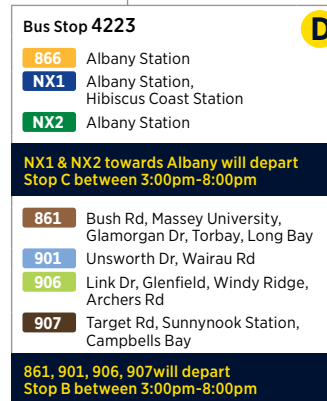

Constellation Bus Station