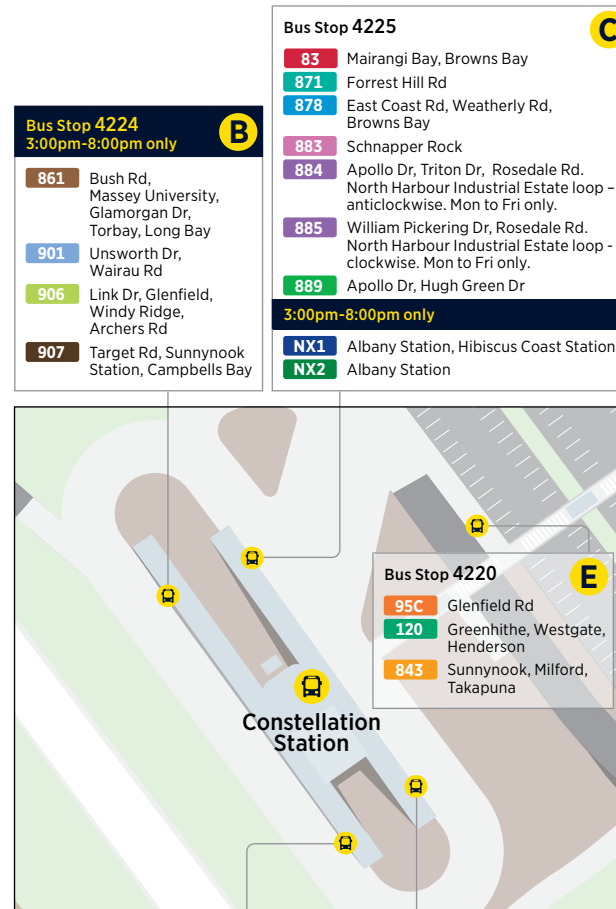

Constellation Bus Station