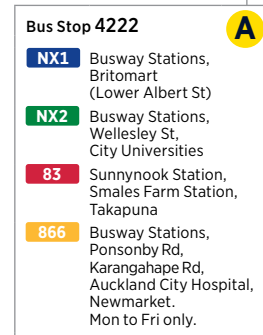

Constellation Bus Station