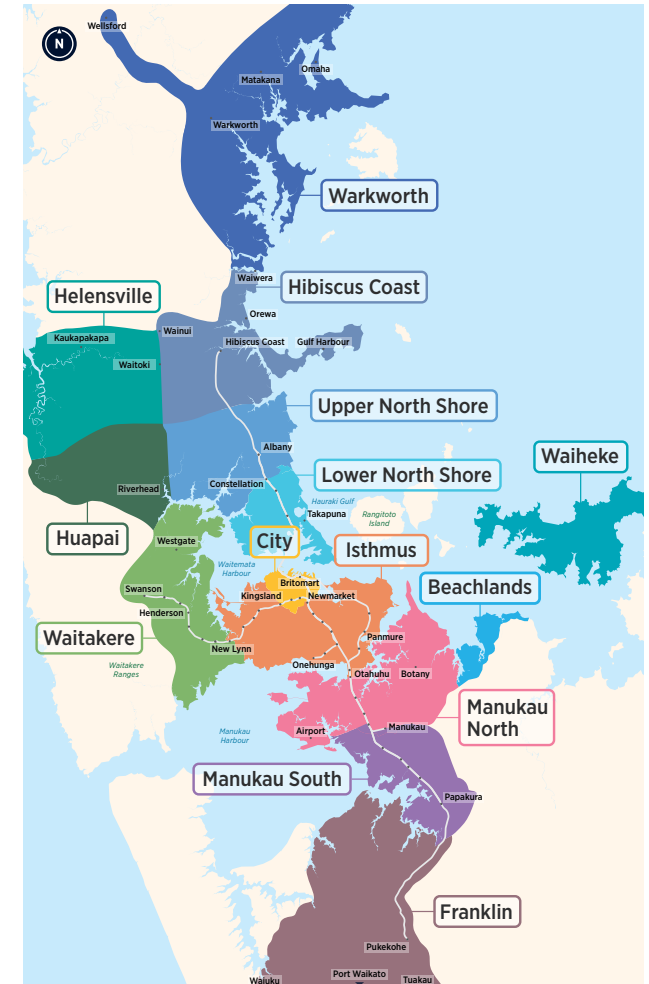

Fare Zones & Boundaries

- Warkworth
- Huapai
- Manukau North
- Hibiscus Coast
- Waitakere
- Manukau South
- Upper North Shore
- City
- Franklin
- Lower North Shore
- Isthmus
- Beachlands
- Helensville
- Waiheke

For more information on fares visit www.AT.govt.nz/fares

Effective 25 April 2021