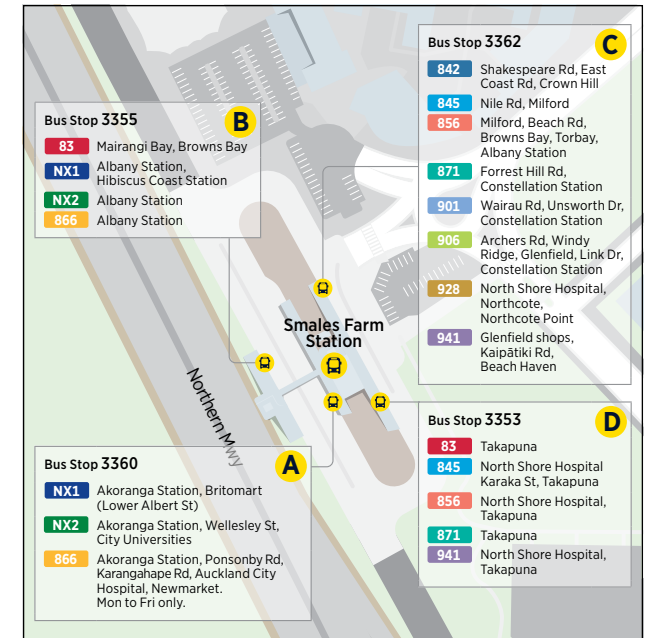

Smales Farm Bus Station