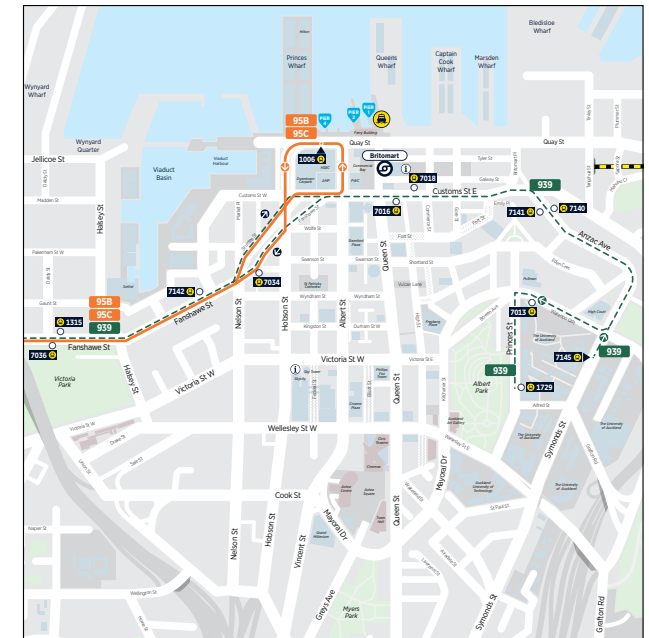

# Route Map

**Legend**

- Bus route
- Direction of route
- Key station or connection point
- Ferry terminal

# City Centre

Services continue to Britomart (Lower Albert St) via Fanshawe St and Sturdee St

Services continue to University of Auckland via Fanshawe St, Sturdee St, Customs St and Symonds St