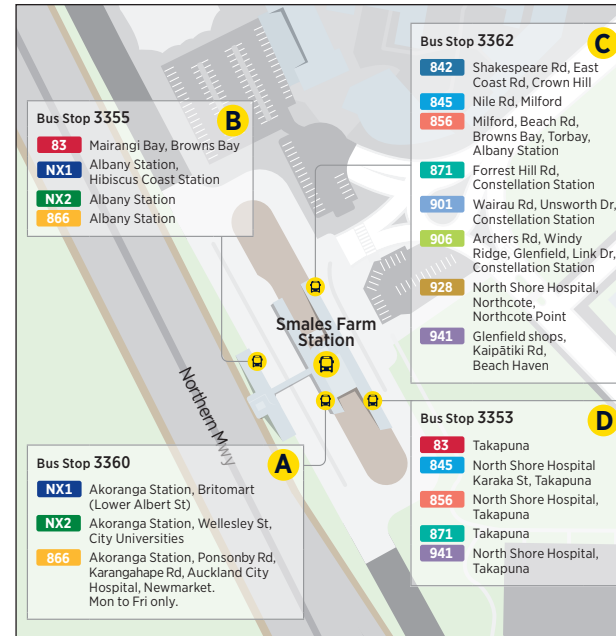

Smales Farm Bus Station