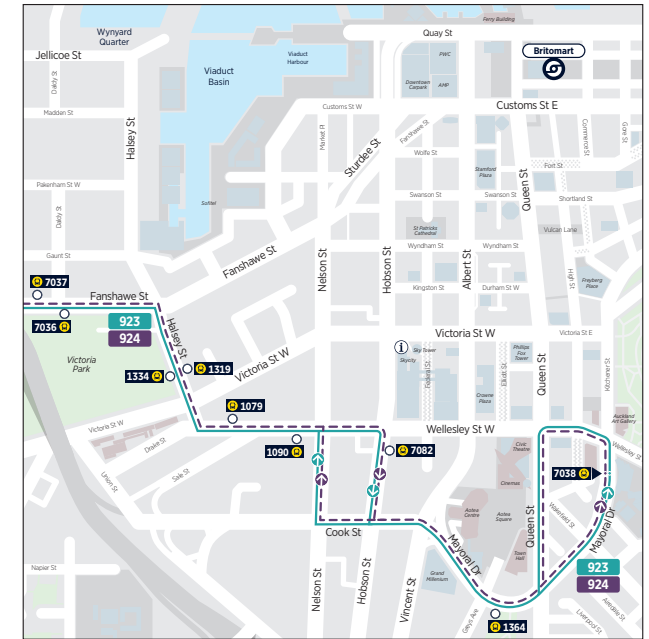

City Centre