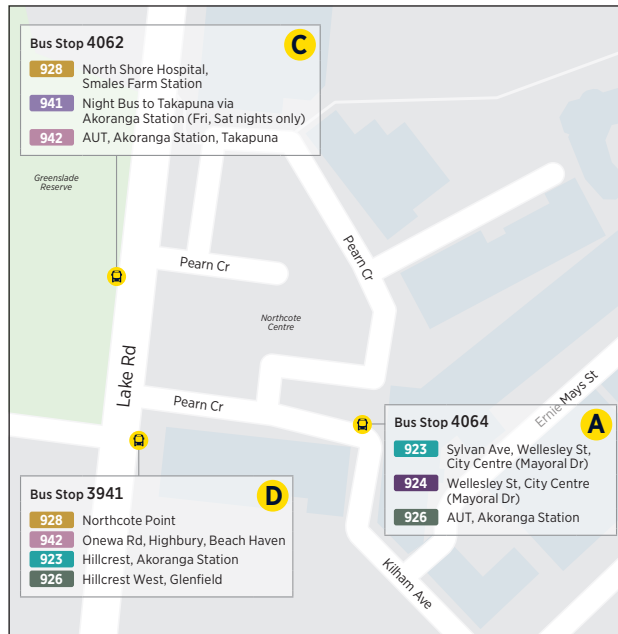

Akoranga Bus Station

Smales Farm Bus Station

Northcote

Takapuna Transport Centre