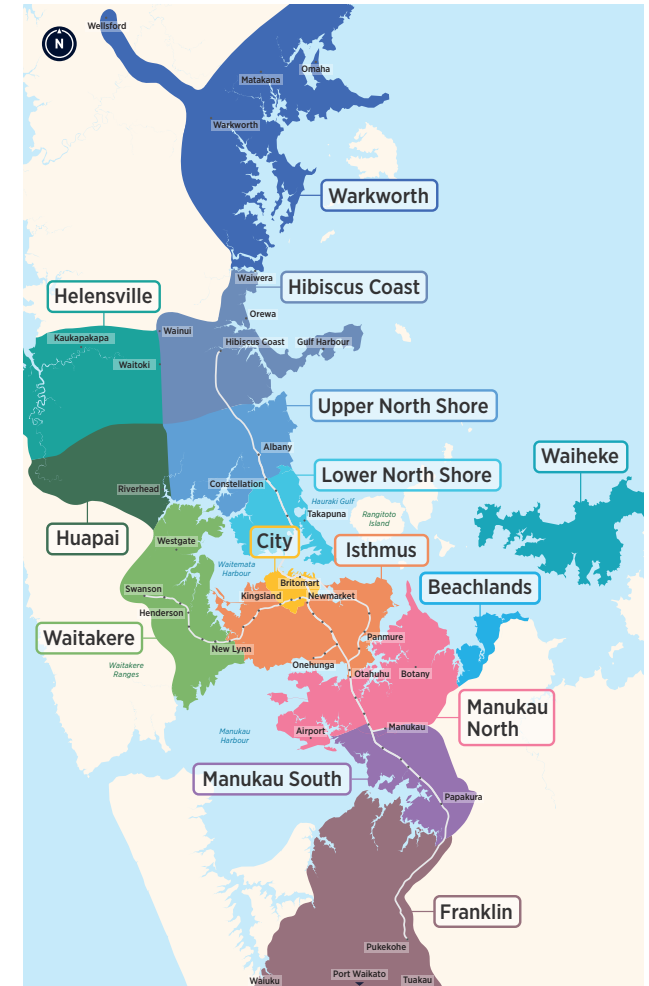

## Northern Bus Timetable

- 923
- 924
- 926
- 928
- 942

## Routes

- **923** Akoranga Station, Hillcrest, Northcote, Sylvan Ave, Wellesley St, City Centre (Mayoral Dr)
- **924** Hillcrest, Northcote, Lake Rd, Onewa Rd, Wellesley St, City Centre (Mayoral Dr) (Monday to Friday morning peak only)
- **926** Glenfield, Hillcrest West, Akoranga Station
- **928** Northcote Point, Northcote, North Shore Hospital, Smales Farm Station
- **942** Beach Haven, Highbury, Onewa Rd, Northcote, Akoranga Station, Takapuna

Other timetables available in this area that may interest you

Timetable	Routes
Devonport, Bayswater, Hauraki	<b>801, 802, 805, 806, 807, 814, Devonport Ferry, Bayswater Ferry</b>
Campbells Bay, Sunnynook, Milford, Takapuna	<b>82, 83, 842, 843, 845, 856, 871, 907</b>
Long Bay, Torbay, Browns Bay, Mairangi Bay	<b>83, 856, 861, 865, 878</b>
Beach Haven, Birkenhead	<b>97B, 97R, 917, 931, 933, 941, 942, 966, Beach Haven Ferry, Birkenhead Ferry</b>
Glenfield, Bayview, Windy Ridge	<b>95B, 95C, 906, 917, 939, 941, Birkenhead Ferry</b>
Greenhithe, Unsworth Heights, Wairau Valley	<b>120, 901, 906, 907</b>
Albany	<b>883, 884, 885, 861, 866, 889, 917</b>
Hibiscus Coast	<b>128, 981, 982, 983, 984, 985, 986, 988, NX1, Gulf Harbour Ferry</b>
Hibiscus Coast Station, Albany Station, Britomart (Lower Albert St) via all Northern Busway stations	<b>NX1</b>
Albany Station, City universities, Wellesley St via all Northern Busway stations	<b>NX2</b>
Warkworth	<b>995, 996, 997, 998</b>

## Fare Zones & Boundaries

- Warkworth
- Hibiscus Coast
- Upper North Shore
- Lower North Shore
- Helensville
- Huapai
- Waitakere
- City
- Isthmus
- Waiheke
- Manukau North
- Manukau South
- Franklin
- Beachlands