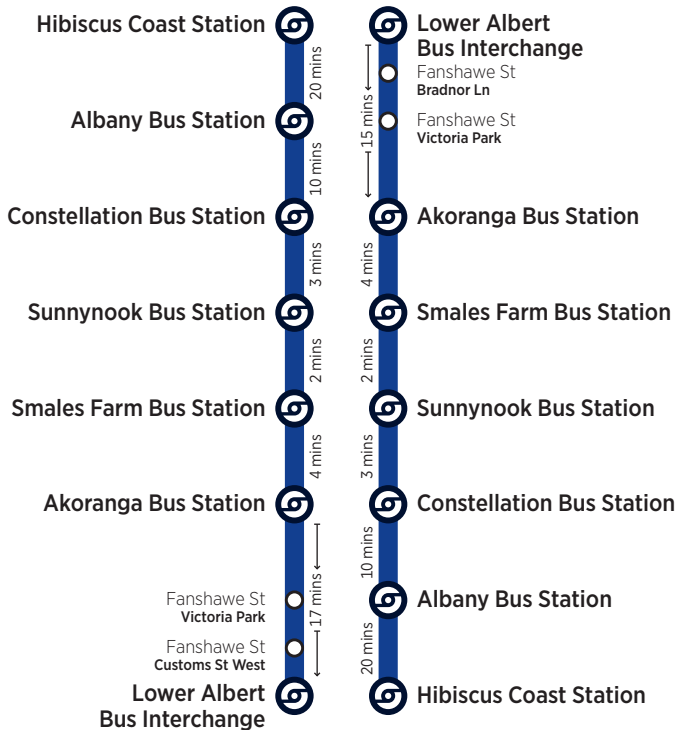

via Northern Busway

Legend			
	Bus route		Key station or connection point
	Bus stop		Bus stop

NX1 Albany Station / Lower Albert Bus Interchange via Northern Busway

Estimated frequency

Monday to Friday

To Lower Albert Bus Interchange	
First buses: 05:00, 05:15, 05:30, 05:40	
05:50 to 10:00	3-5 mins
10:00 to 15:20	10 mins
15:20 to 20:00	6-8 mins
20:00 to 23:00	10 mins
then 23:13, 23:30	
Last bus: 23:30 (Mon to Thurs)	
Friday Only: Midnight to 02:30	
	30 mins

Monday to Friday

From Lower Albert Bus Interchange	
First bus: 05:30	
05:30 to 06:30	15 mins
then 06:40, 06:50, 07:00	
07:00 to 09:05	7-8 mins
09:05 to 14:45	10 mins
14:45 to 19:30	3-5 mins
19:30 to 20:30	7-8 mins
20:30 to 23:30	10 mins
then 23:45, midnight	
Last bus: Midnight (Mon to Thurs)	
Friday Only: Midnight to 03:00	
	30 mins

Saturday

From Lower Albert Bus Interchange	
First bus: 06:45	
06:45 to 20:45	10 mins
20:45 to midnight	15 mins
Midnight to 03:00	30 mins
Last bus: 03:00	

Sunday and Public Holidays

From Lower Albert Bus Interchange	
First bus: 07:05	
07:05 to 20:45	10 mins
20:45 to midnight	15 mins
Last bus: midnight	

Monday to Friday

From Lower Albert Bus Interchange	
First buses: 06:15, 06:40, 07:15	
07:15 to 14:45	30 mins
14:45 to 16:00	15 mins
16:00 to 18:00	5 mins
then 18:10, 18:20, 18:30	
18:30 to 20:30	15 mins
20:30 to 23:00	30 mins
Last bus: 23:00	