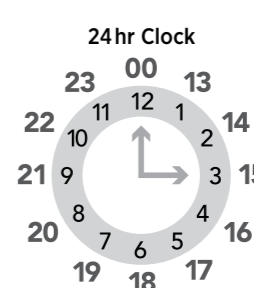

* Rail buses do not stop at Meadowbank.

RBE = Rail Bus Eastern Line

- Please make yourself visible to the bus driver and signal the driver to stop.
- Customers paying by cash must purchase train tickets at a train station before boarding Rail Buses.
- AT HOP customers must tag-on when boarding and tag-off when leaving the bus.
- Your AT HOP fare for combined bus and train trips will be calculated based on the start and end of the journey. The journey can use up to five bus or train trips within four hours, with a maximum transfer time of 30 minutes between each trip (excludes SkyBus services).
- Terms of use for AT HOP cards are available at AT.govt.nz/ATHOP.
- Rail Buses cannot accommodate mobility scooters, bicycles, larger personal items, or pets.

Rail Bus Services
Scheduled Bus services which replaces Train service between train stations destinations.

Train service operating
These symbols indicate the location of the Train Stations and the Train line which is running as scheduled.

Train service not operating
These symbols indicate the section of the Train line which are not operating a service. Rail Buses service available.

Bus and Connecting Services
Regular services indicated above connect you to local interchanges and key destinations.

Key Station or Connection Point
This symbol indicates a location to connect to other bus and train services.