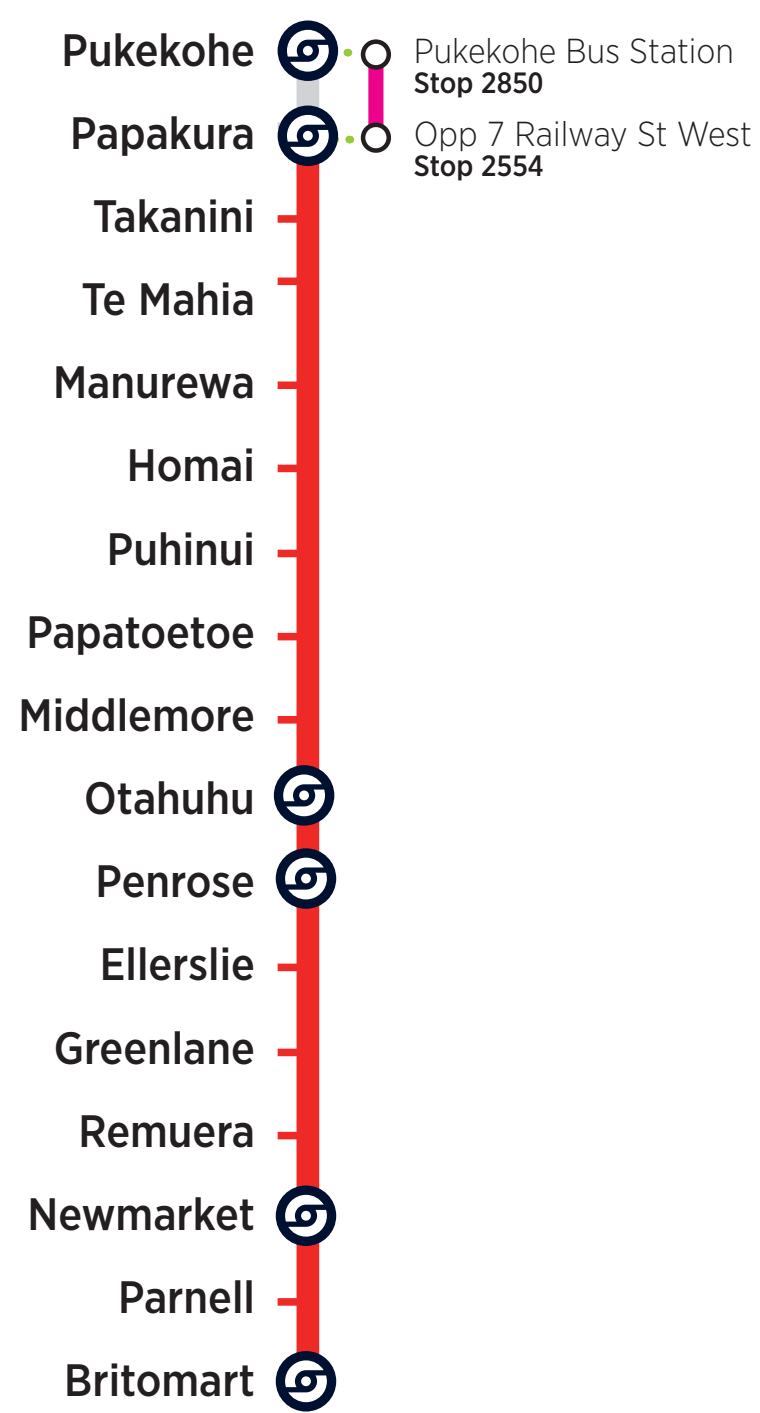

Southern Line

Rail Bus & Train Timetable

Sunday 9 May 2021

Rail buses replace trains between Pukekohe and Papakura

Towards Britomart City Centre

STATION	Pukekohe	Papakura Rail Bus	Papakura Train	Takanini	Te Mahia	Manurewa	Homai	Papatoetoe	Middlemore	Otahuhu	Penrose	Ellerslie	Greenlane	Remuera	Newmarket	Parnell	Britomart
RAIL BUS STOP	Pukekohe Bus Station Stop 2850	Opposite 7 Railway St West Stop 2554															
Running at the following minutes past each hour from 5:40am																	
RBS/TRAIN	:40	:04	:14	:18	:20	:22	:25	:32	:34	:38	:44	:47	:49	:52	:55	:59	:04
RBS/TRAIN	:00	:24	:34	:38	:40	:42	:45	:52	:54	:58	:04	:07	:09	:12	:15	:19	:24
RBS/TRAIN	:20	:44	:54	:58	:00	:02	:05	:12	:14	:18	:24	:27	:29	:32	:35	:39	:44
Until																	
RBS/TRAIN	15:40	16:04	16:14	16:18	16:20	16:22	16:25	16:32	16:34	16:38	16:44	16:47	16:49	16:52	16:55	16:59	17:04
RBS/TRAIN	16:00	16:24	16:34	16:38	16:40	16:42	16:45	16:52	16:54	16:58	17:04	17:07	17:09	17:12	17:15	17:19	17:24
RBS/TRAIN	16:20	16:44	16:54	16:58	17:00	17:02	17:05	17:12	17:14	17:18	17:24	17:27	17:29	17:32	17:35	17:39	17:44
RBS/TRAIN	16:40	17:04	17:14	17:18	17:20	17:22	17:25	17:32	17:34	17:38	17:44	17:47	17:49	17:52	17:55	17:59	18:04
RBS/TRAIN	17:00	17:24	17:34	17:38	17:40	17:42	17:45	17:52	17:54	17:58	18:04	18:07	18:09	18:12	18:15	18:19	18:24
RBS/TRAIN	17:20	17:44	17:54	17:58	18:00	18:02	18:05	18:12	18:14	18:18	18:24	18:27	18:29	18:32	18:35	18:39	18:44
RBS/TRAIN	17:40	18:04	18:14	18:18	18:20	18:22	18:25	18:32	18:34	18:38	18:44	18:47	18:49	18:52	18:55	18:59	19:04
RBS/TRAIN	18:00	18:24	18:34	18:38	18:40	18:42	18:45	18:52	18:54	18:58	19:04	19:07	19:09	19:12	19:15	19:19	19:24
RBS/TRAIN	18:30	18:54	19:04	19:08	19:10	19:12	19:15	19:22	19:24	19:28	19:34	19:37	19:39	19:42	19:45	19:49	19:54
RBS/TRAIN	19:00	19:24	19:34	19:38	19:40	19:42	19:45	19:52	19:54	19:58	20:04	20:07	20:09	20:12	20:15	20:19	20:24
RBS/TRAIN	19:30	19:54	20:04	20:08	20:10	20:12	20:15	20:22	20:24	20:28	20:34	20:37	20:39	20:42	20:45	20:49	20:54
RBS/TRAIN	20:00	20:24	20:34	20:38	20:40	20:42	20:45	20:52	20:54	20:58	21:04	21:07	21:09	21:12	21:15	21:19	21:24
RBS/TRAIN	20:30	20:54	21:04	21:08	21:10	21:12	21:15	21:22	21:24	21:28	21:34	21:37	21:39	21:42	21:45	21:49	21:54
RBS/TRAIN	21:00	21:24	21:34	21:38	21:40	21:42	21:45	21:52	21:54	21:58	22:04	22:07	22:09	22:12	22:15	22:19	22:24
RBS/TRAIN	21:30	21:54	22:04	22:08	22:10	22:12	22:15	22:22	22:24	22:28	22:34	22:37	22:39	22:42	22:45	22:49	22:54

RBS = Rail Bus Southern Line