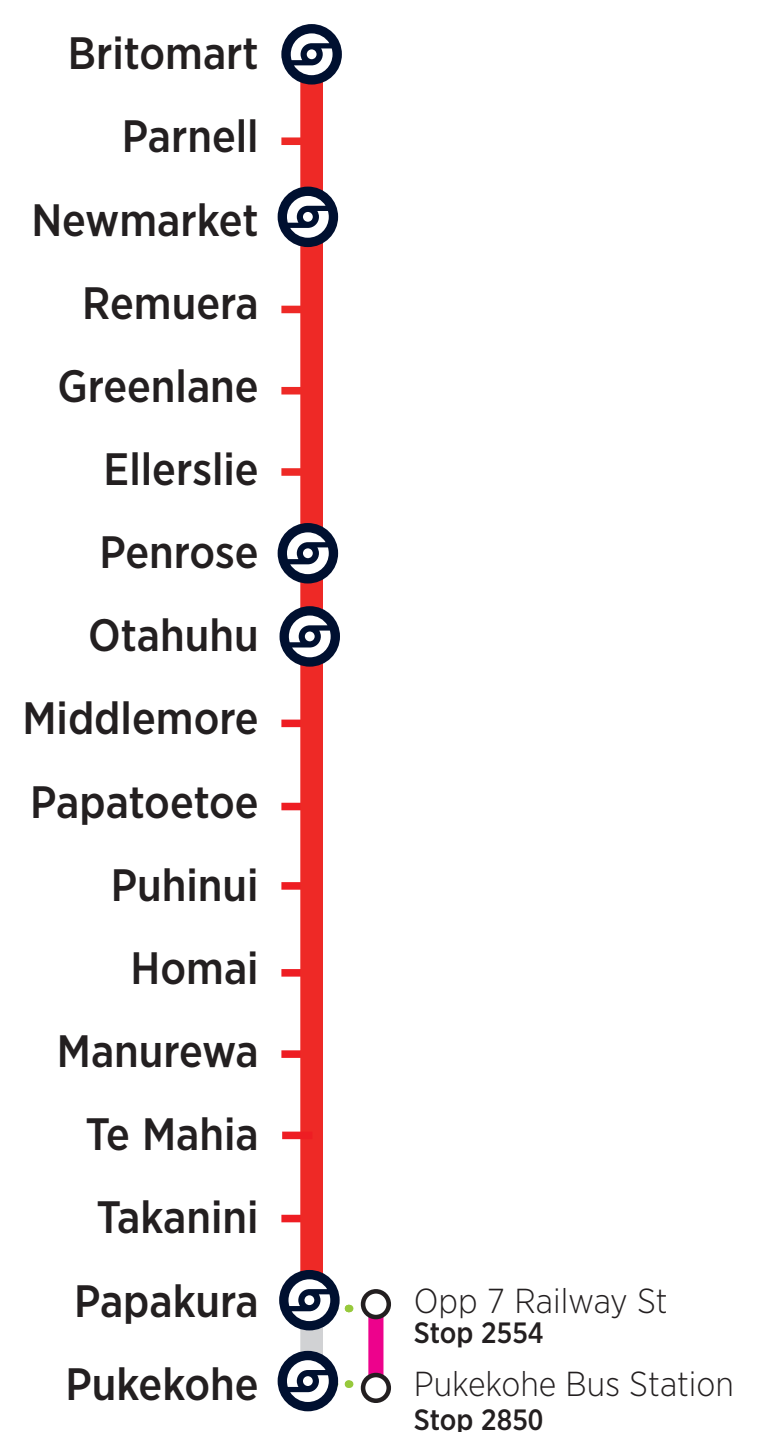

Towards Papakura, Pukekohe

STATION	Britomart	Parnell	Newmarket	Remuera	Greenlane	Ellerslie	Penrose	Otahuhu	Middlemore	Papatoetoe	Homai	Manurewa	Te Mahia	Takanini	Papakura Train	Papakura Rail Bus	Pukekohe
RAIL BUS STOP																Opposite 7 Railway St Stop 2554	Pukekohe Bus Station Stop 2850
Running at the following minutes past each hour from 6:20am																	
TRAIN/RBS	:20	:25	:28	:31	:33	:35	:38	:44	:47	:50	:56	:59	:01	:04	:08	:18	:42
TRAIN/RBS	:40	:45	:48	:51	:53	:55	:58	:04	:07	:10	:16	:19	:21	:24	:28	:38	:02
TRAIN/RBS	:00	:05	:08	:11	:13	:15	:18	:24	:27	:30	:36	:39	:41	:44	:48	:58	:22
Until																	
TRAIN/RBS	18:00	18:05	18:08	18:11	18:13	18:15	18:18	18:24	18:27	18:30	18:36	18:39	18:41	18:44	18:48	18:58	19:22
TRAIN/RBS	18:20	18:25	18:28	18:31	18:33	18:35	18:38	18:44	18:47	18:50	18:56	18:59	19:01	19:04	19:08	19:18	19:42
TRAIN/RBS	18:40	18:45	18:48	18:51	18:53	18:55	18:58	19:04	19:07	19:10	19:16	19:19	19:21	19:24	19:28	19:38	20:02
TRAIN/RBS	19:00	19:05	19:08	19:11	19:13	19:15	19:18	19:24	19:27	19:30	19:36	19:39	19:41	19:44	19:48	19:58	20:22
TRAIN/RBS	19:30	19:35	19:38	19:41	19:43	19:45	19:48	19:54	19:57	20:00	20:06	20:09	20:11	20:14	20:18	20:28	20:52
TRAIN/RBS	20:00	20:05	20:08	20:11	20:13	20:15	20:18	20:24	20:27	20:30	20:36	20:39	20:41	20:44	20:48	20:58	21:22
TRAIN/RBS	20:30	20:35	20:38	20:41	20:43	20:45	20:48	20:54	20:57	21:00	21:06	21:09	21:11	21:14	21:18	21:28	21:52
TRAIN/RBS	21:00	21:05	21:08	21:11	21:13	21:15	21:18	21:24	21:27	21:30	21:36	21:39	21:41	21:44	21:48	21:58	22:22
TRAIN/RBS	21:30	21:35	21:38	21:41	21:43	21:45	21:48	21:54	21:57	22:00	22:06	22:09	22:11	22:14	22:18	22:28	22:52
TRAIN/RBS	22:00	22:05	22:08	22:11	22:13	22:15	22:18	22:24	22:27	22:30	22:36	22:39	22:41	22:44	22:48	22:58	23:22
TRAIN/RBS	22:30	22:35	22:38	22:41	22:43	22:45	22:48	22:54	22:57	23:00	23:06	23:09	23:11	23:14	23:18	23:28	23:52

RBS = Rail Bus Southern Line

- Please make yourself visible to the bus driver and signal the driver to stop.
- Customers paying by cash must purchase train tickets at a train station before boarding Rail Buses.
- AT HOP customers must tag-on when boarding and tag-off when leaving the bus.
- Your AT HOP fare for combined bus and train trips will be calculated based on the start and end of the journey. The journey can use up to five bus or train trips within four hours, with a maximum transfer time of 30 minutes between each trip (excludes SkyBus services).
- Terms of use for AT HOP cards are available at AT.govt.nz/ATHOP.
- Rail Buses cannot accommodate mobility scooters, bicycles, larger personal items, or pets.

Download the AT Mobile app from the App Store or Google Play
For more information visit AT.govt.nz or call 09 366 6400