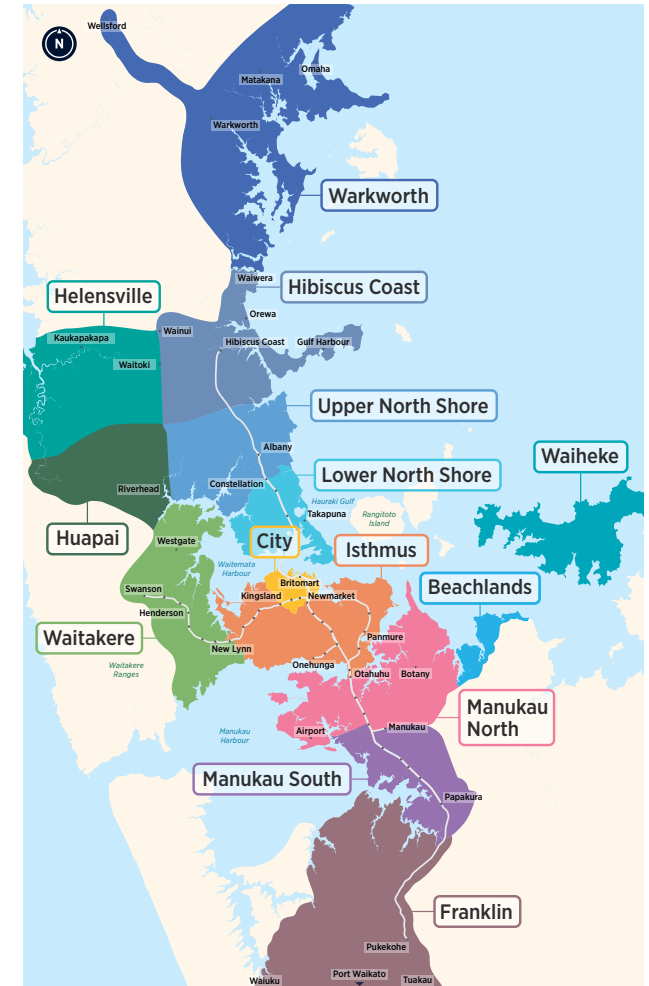

Sunnynook Campbells Bay Milford Takapuna

Northern Bus Timetable

▶▶ 82

▶▶ 83

■ 842

■ 843

■ 845

■ 856

■ 871

■ 907

Routes

- 82 Milford, Takapuna, Wellesley St, City Centre (Mayoral Dr)
- 83 Massey University, Albany Station, Browns Bay, Mairangi Bay, Constellation Station, Smales Farm Station, Takapuna
- 842 Crown Hill, East Coast Rd, Shakespeare Rd, Smales Farm Station
- 843 Constellation Station, Sunnynook, East Coast Rd, Milford, Smales Farm Station, Takapuna, Akoranga Station
- 845 Milford, Nile Rd, North Shore Hospital, Smales Farm Station, Karaka St, Takapuna
- 856 Albany Station, Torbay, Browns Bay, Beach Rd, Milford, Smales Farm Station, North Shore Hospital, Takapuna
- 871 Constellation Station, Forrest Hill Rd, Smales Farm Station, Takapuna
- 907 Campbells Bay, Sunnynook Station, Target Rd, Constellation Station

Other timetables available in this area that may interest you

Timetable	Routes
Devonport, Bayswater, Hauraki	801, 802, 806, 807, 814, Devonport Ferry, Bayswater Ferry
Long Bay, Torbay, Browns Bay, Mairangi Bay	83, 856, 861, 865, 878
Beach Haven, Birkenhead	97B, 97R, 97V, 917, 931, 933, 941, 942, 966, Beach Haven Ferry, Birkenhead Ferry
Glenfield, Bayview, Windy Ridge	95B, 95C, 906, 917, 939, 941, Birkenhead Ferry
Hillcrest, Northcote	923, 924, 926, 928, 942
Greenhithe, Unsworth Heights, Wairau Valley	120, 901, 906, 907
Albany	883, 884, 885, 861, 866, 889, 917
Hibiscus Coast	981, 982, 983, 984, 985, 986, 988, NX1, Gulf Harbour Ferry
Hibiscus Coast Station, Albany Station, Britomart (Lower Albert St) via all Northern Busway stations	NX1
Albany Station, City universities, Wellesley St via all Northern Busway stations	NX2

Warkworth

995, 996, 997, 998

Fare Zones & Boundaries

- Warkworth
- Hibiscus Coast
- Upper North Shore
- Lower North Shore
- Helensville
- Huapai
- Waitakere
- City
- Isthmus
- Waiheke
- Manukau North
- Manukau South
- Franklin
- Beachlands