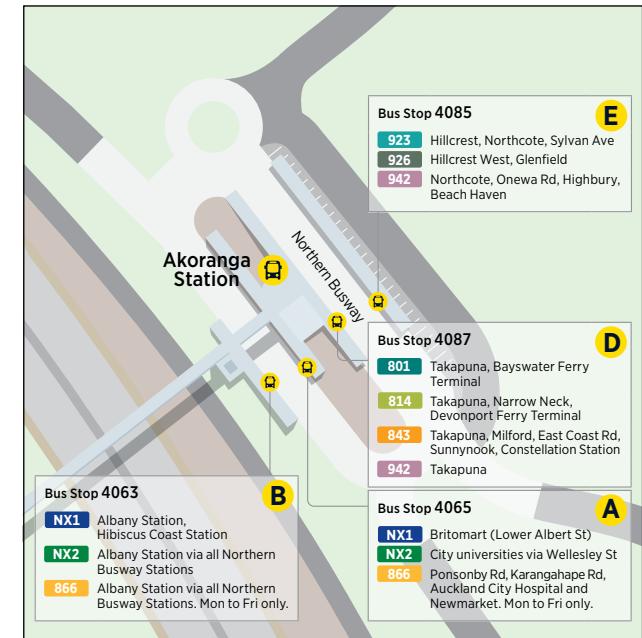

Route Map

Legend

- Bus route
- Direction of route
- Key station or connection point
- Ferry terminal

City Centre

Akoranga Bus Station

Constellation Bus Station

Bus Stop 4224 **B**
3:00pm-8:00pm only

- 861** Bush Rd, Massey University, Glamorgan Dr, Torbay, Long Bay
- 901** Unsworth Dr, Wairau Rd
- 906** Link Dr, Glenfield, Windy Ridge, Archers Rd
- 907** Target Rd, Sunnynook Station, Campbells Bay

Bus Stop 4225 **C**

- 83** Mairangi Bay, Browns Bay
- 871** Forrest Hill Rd
- 878** East Coast Rd, Weatherly Rd, Browns Bay
- 883** Schnapper Rock
- 884** Apollo Dr, Triton Dr, Rosedale Rd, North Harbour Industrial Estate loop - anticlockwise. Mon to Fri only.
- 885** William Pickering Dr, Rosedale Rd, North Harbour Industrial Estate loop - clockwise. Mon to Fri only.
- 889** Apollo Dr, Hugh Green Dr

3:00pm-8:00pm only

- NX1** Albany Station, Hibiscus Coast Station
- NX2** Albany Station

Bus Stop 4222 **A**

- NX1** Busway Stations, Britomart (Lower Albert St)
- NX2** Busway Stations, Wellesley St, City Universities
- 83** Sunnynook Station, Smales Farm Station, Takapuna
- 866** Busway Stations, Ponsonby Rd, Karangahape Rd, Auckland City Hospital, Newmarket. Mon to Fri only.