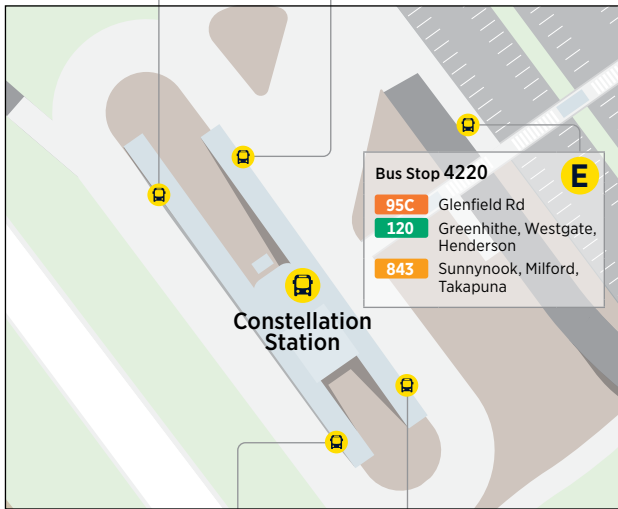

Constellation Bus Station

Bus Stop 4224 **B**
3:00pm-8:00pm only

- **861** Bush Rd, Massey University, Glamorgan Dr, Torbay, Long Bay
- **901** Unsworth Dr, Wairau Rd
- **906** Link Dr, Glenfield, Windy Ridge, Archers Rd
- **907** Target Rd, Sunnynook Station, Campbells Bay

Bus Stop 4225 **C**

- **83** Mairangi Bay, Browns Bay
- **871** Forrest Hill Rd
- **878** East Coast Rd, Weatherly Rd, Browns Bay
- **883** Schnapper Rock
- **884** Apollo Dr, Triton Dr, Rosedale Rd, North Harbour Industrial Estate loop - anticlockwise. Mon to Fri only.
- **885** William Pickering Dr, Rosedale Rd, North Harbour Industrial Estate loop - clockwise. Mon to Fri only.
- **889** Apollo Dr, Hugh Green Dr

3:00pm-8:00pm only

- **NX1** Albany Station, Hibiscus Coast Station
- **NX2** Albany Station

Bus Stop 4222 **A**

- **NX1** Busway Stations, Britomart (Lower Albert St)
- **NX2** Busway Stations, Wellesley St, City Universities
- **83** Sunnynook Station, Smales Farm Station, Takapuna
- **866** Busway Stations, Ponsonby Rd, Karangahape Rd, Auckland City Hospital, Newmarket. Mon to Fri only.

Bus Stop 4220 **E**

- **95C** Glenfield Rd
- **120** Greenhithe, Westgate, Henderhse
- **843** Sunnynook, Milford, Takapuna

Bus Stop 4223 **D**

- **866** Albany Station
- **NX1** Albany Station, Hibiscus Coast Station
- **NX2** Albany Station

NX1 & NX2 towards Albany will depart Stop C between 3:00pm-8:00pm

- **861** Bush Rd, Massey University, Glamorgan Dr, Torbay, Long Bay
- **901** Unsworth Dr, Wairau Rd
- **906** Link Dr, Glenfield, Windy Ridge, Archers Rd
- **907** Target Rd, Sunnynook Station, Campbells Bay

861, 901, 906, 907 will depart Stop B between 3:00pm-8:00pm

Milford

Bus Stop 3257

- **82** Takapuna, Wellesley St, City Centre (Mayoral Dr)
- **843** Takapuna, Akoranga Station
- **856** Beach Rd, Browns Bay, Torbay, Albany Station

Bus Stop 3354

- **82** Night Bus to Browns Bay via Beach Rd and Browns Bay Rd
- **856** Beach Rd, Browns Bay, Torbay, Albany Station

Bus Stop 3323

- **845** Nile Rd, North Shore Hospital, Smales Farm Station, Karaka St, Takapuna
- **856** Smales Farm Station, North Shore Hospital, Takapuna

Bus Stop 3282

- **843** East Coast Rd, Sunnynook, Constellation Station
- **845** Nile Rd, North Shore Hospital, Smales Farm Station, Karaka St, Takapuna
- **856** Smales Farm Station, North Shore Hospital, Takapuna

Bus Stop 3259

- **82** Takapuna, Wellesley St, City Centre (Mayoral Dr)
- **843** Takapuna, Akoranga Station

Bus Stop 3284

- **82** Night Bus to Browns Bay via Beach Rd and Browns Bay Rd
- **843** East Coast Rd, Sunnynook, Constellation Station

Smales Farm Bus Station

Bus Stop 3355 **B**

- **83** Mairangi Bay, Browns Bay
- **NX1** Albany Station, Hibiscus Coast Station
- **NX2** Albany Station
- **866** Albany Station

Bus Stop 3362 **C**

- **842** Shakespeare Rd, East Coast Rd, Crown Hill
- **845** Nile Rd, Milford
- **856** Milford, Beach Rd, Browns Bay, Torbay, Albany Station
- **871** Forrest Hill Rd, Constellation Station
- **901** Wairau Rd, Unsworth Dr, Constellation Station
- **906** Archers Rd, Windy Ridge, Glenfield, Link Dr, Constellation Station
- **928** North Shore Hospital, Northcote, Northcote Point
- **941** Glenfield shops, Kaipātiki Rd, Beach Haven

Bus Stop 3360 **A**

- **NX1** Akoranga Station, Britomart (Lower Albert St)
- **NX2** Akoranga Station, Wellesley St, City Universities
- **866** Akoranga Station, Ponsonby Rd, Karangahape Rd, Auckland City Hospital, Newmarket. Mon to Fri only.

Bus Stop 3353 **D**

- **83** Takapuna
- **845** North Shore Hospital Karaka St, Takapuna
- **856** North Shore Hospital, Takapuna
- **871** Takapuna
- **941** North Shore Hospital, Takapuna

Sunnynook Bus Station