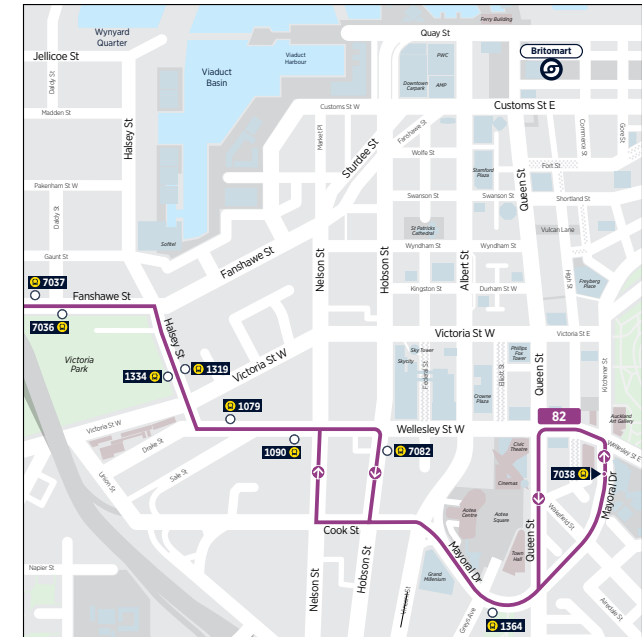

907 Constellation Station to Campbells Bay

via Target Rd, Sunnynook Rd and Sunnynook Station

	Constellation Station (Stop 4223)	Sunnynook Rd / Sunnynook Station (Stop 3238)	Beach Rd / Kowhai Rd
Sunday and Public Holidays	06:45	06:52	07:05
	07:45	07:52	08:08
	08:45	08:52	09:08
	09:45	09:52	10:05
	10:45	10:52	11:05
	11:45	11:52	12:05
	12:45	12:52	13:05
	13:45	13:53	14:05
	14:45	14:53	15:05
	15:45	15:52	16:10
16:45	16:53	17:10	
17:45	17:53	18:07	
18:45	18:53	19:07	
19:45	19:53	20:05	
20:45	20:52	21:05	
21:45	21:52	22:05	
22:45	22:52	23:05	

Route Map

Legend

- Bus route
- Direction of route
- Key station or connection point
- Ferry terminal

City Centre

Akoranga Bus Station

Constellation Bus Station

Bus Stop 4224 **B**
3:00pm-8:00pm only

- 861** Bush Rd, Massey University, Glamorgan Dr, Torbay, Long Bay
- 901** Unsworth Dr, Wairau Rd
- 906** Link Dr, Glenfield, Windy Ridge, Archers Rd
- 907** Target Rd, Sunnynook Station, Campbells Bay

Bus Stop 4225 **C**

- 83** Mairangi Bay, Browns Bay
- 871** Forrest Hill Rd
- 878** East Coast Rd, Weatherly Rd, Browns Bay
- 883** Schnapper Rock
- 884** Apollo Dr, Triton Dr, Rosedale Rd, North Harbour Industrial Estate loop - anticlockwise. Mon to Fri only.
- 885** William Pickering Dr, Rosedale Rd, North Harbour Industrial Estate loop - clockwise. Mon to Fri only.
- 889** Apollo Dr, Hugh Green Dr