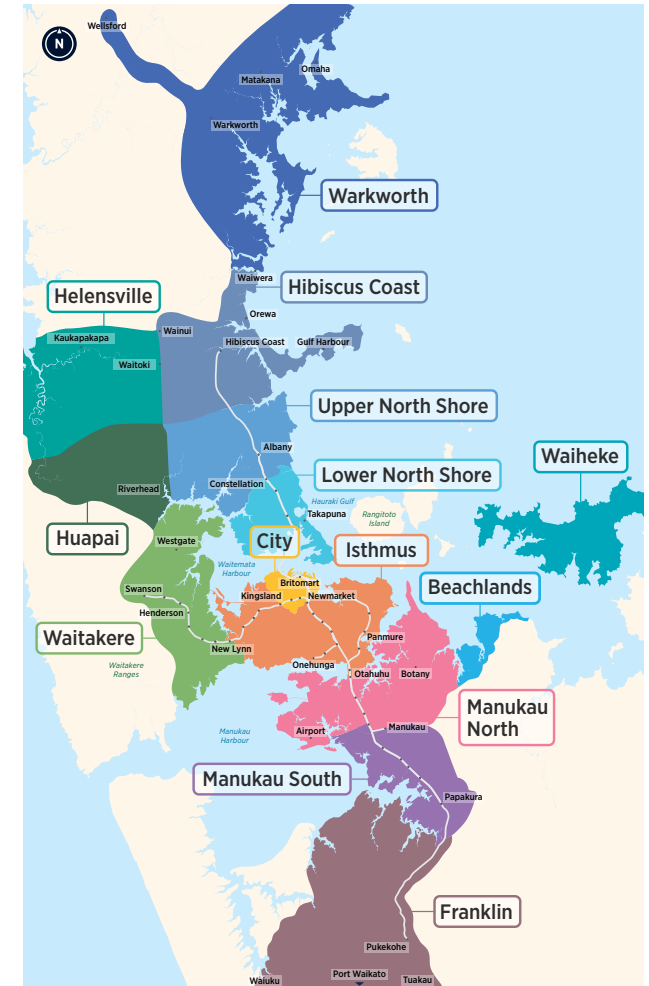

# Orakei Mission Bay St Heliers Glendowie

### TāmakiLink

- **744**    ■ **762**
- **774**    ■ **775**
- **781**    ■ **782**
- **783**

## Routes

- **Tāmaki Link**    Glen Innes, St Heliers, Mission Bay, Tamaki Dr, Britomart
- **744**    Panmure, Pilkington Rd, Glen Innes, Mt Taylor Dr, St Heliers
- **762**    Glen Innes, West Tamaki Rd, Eastridge, Orakei, Britomart
- **774**    Mt Taylor Dr, Long Dr, Mission Bay, Tamaki Dr, Britomart (Monday to Friday peak only)
- **775**    Glendowie, St Heliers, Mission Bay, Tamaki Dr, Britomart (Monday to Friday peak only)
- **781**    Mission Bay, Orakei, Victoria Ave, Newmarket, Auckland Museum
- **782**    Sylvia Park, Mt Wellington, Ellerslie, Grand Dr, Meadowbank, Eastridge, Mission Bay
- **783**    Eastern Bays Loop clockwise: St Heliers, Glendowie, Eastridge, Kupe St, Mission Bay, St Heliers
- **783**    Eastern Bays Loop anticlockwise: St Heliers, Mission Bay, Kupe St, Eastridge, Glendowie, St Heliers

## Fare Zones & Boundaries

- Warkworth
- Huapai
- Manukau North
- Hibiscus Coast
- Waitakere
- Manukau South
- Upper North Shore
- City
- Franklin
- Lower North Shore
- Isthmus
- Beachlands
- Helensville
- Waiheke