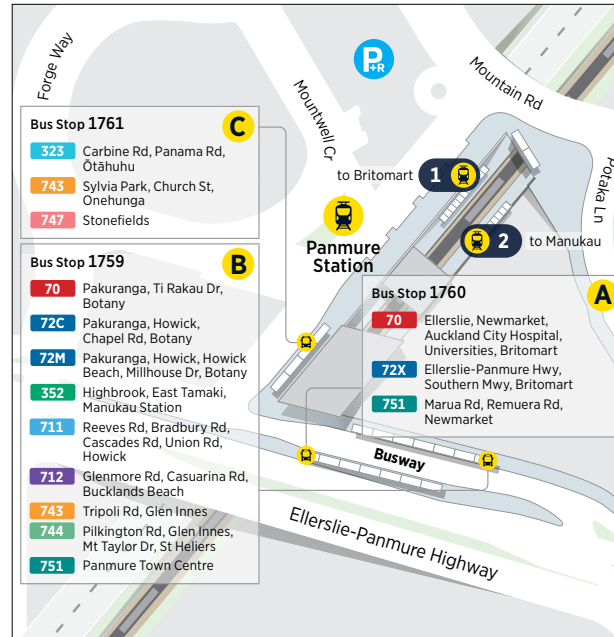

St Heliers

Glen Innes

City Centre

Mission Bay

Panmure

Ellerslie