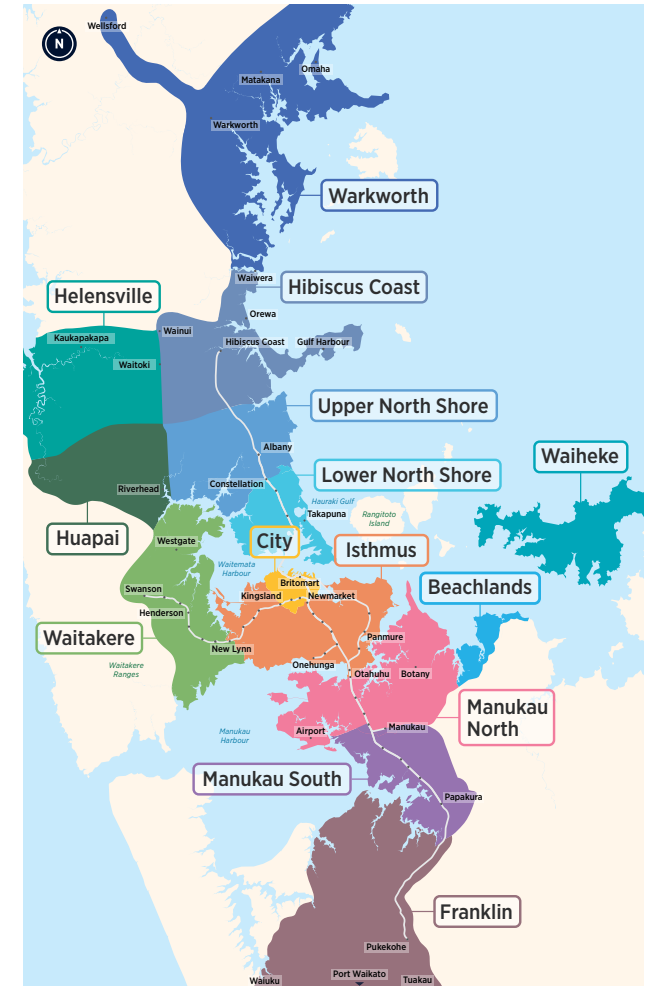

Waiheke Island

Bus and Ferry Timetable

- 50A
- 50B
- 501
- 502
- 504

Routes

- 50A** Seventh Ave, The Strand, Onetangi, Ostend (Belgium St), Surfdale, Oneroa, Matiatia Ferry Terminal
- 50B** Fourth Ave, Onetangi, Ostend (Belgium St), Surfdale, Oneroa, Matiatia Ferry Terminal
- 501** Kennedy Point Ferry Terminal, Jellicoe Parade, Wellington Rd, Surfdale, Oneroa, Matiatia Ferry Terminal
- 502** Ōmiha (Rocky Bay), Ostend (Belgium St), Palm Beach, Blackpool, Oneroa, Matiatia Ferry Terminal
- 504** Waiheke Rd, Onetangi, Ostend (Belgium St) (Monday to Friday peak service only)

Waiheke/City Ferry Downtown to Matiatia

Fare Zones & Boundaries

- | | | |
|--|---|--|
| Warkworth | Huapai | Manukau North |
| Hibiscus Coast | Waitakere | Manukau South |
| Upper North Shore | City | Franklin |
| Lower North Shore | Isthmus | Beachlands |
| Helensville | Waiheke | |