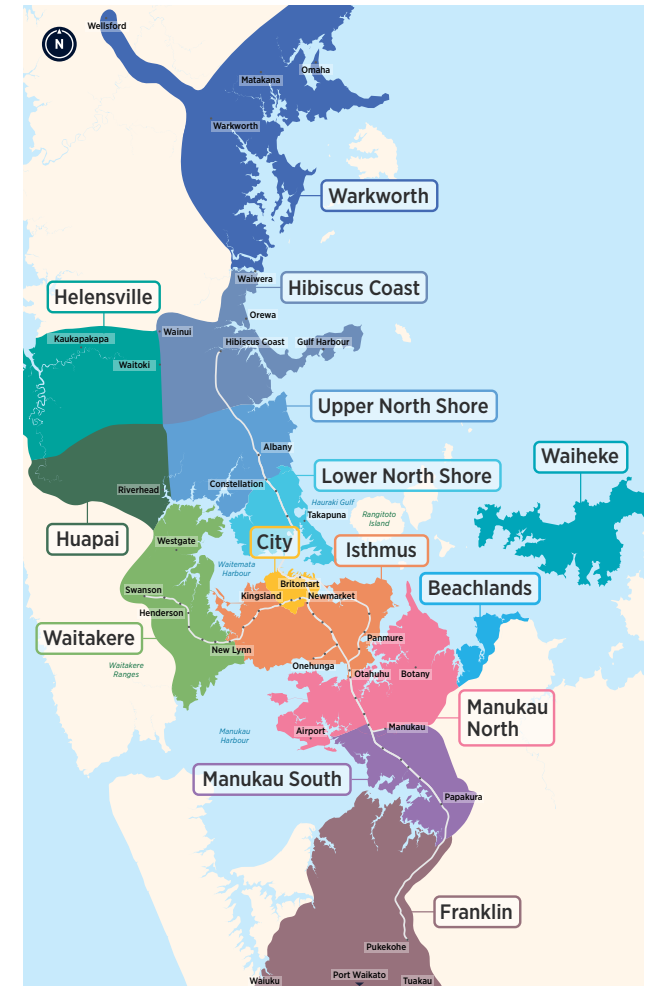

Link Bus

Central Bus Timetable

CityLink

InnerLink

OuterLink

TāmakiLink

Other timetables available in this area that may interest you

Timetable	Routes
Link	CityLink, InnerLink, OuterLink, TāmakiLink
Mt Wellington, Sylvania Park, Pt England	32, 66, 70, 298, 321, 323, 670, 743, 744, 782
Mission Bay, St Heliers, Glendowie, Orakei	Tāmaki Link, 744, 762, 774, 775, 781, 782, 783
Howick, Bucklands Beach, Pakuranga	70, 72C, 72M, 72X, 711, 712, 714, 733, 734, 735
Botany, Mission Heights, Flat Bush	31, 35, 70, 314, 351, 352, 353, 355, 739
Central Isthmus Crosstown	64, 66, 68, 650, 670
Train timetable	Eastern Line Southern Line Onehunga Line

Fare Zones & Boundaries

- Warkworth
- Huapai
- Manukau North
- Hibiscus Coast
- Waitakere
- Manukau South
- Upper North Shore
- City
- Franklin
- Lower North Shore
- Isthmus
- Beachlands
- Helensville
- Waiheke

OuterLink

Every 12 to 15 Minutes*

Mon-Fri 06:00 - Midnight
Sat/Sun/Holidays 06:00 - Midnight

TāmakiLink

Every 15 Minutes*

To Britomart: Mon-Sat 05:30 - 23:15
Sun/Holidays 06:00 - 23:15
From Britomart: Mon-Sat 06:10 - 23:55
Sun/Holidays 06:40 - 23:55
(Fri/Sat 01:00, 02:00, 03:00)

Route Map

Tāmaki Link