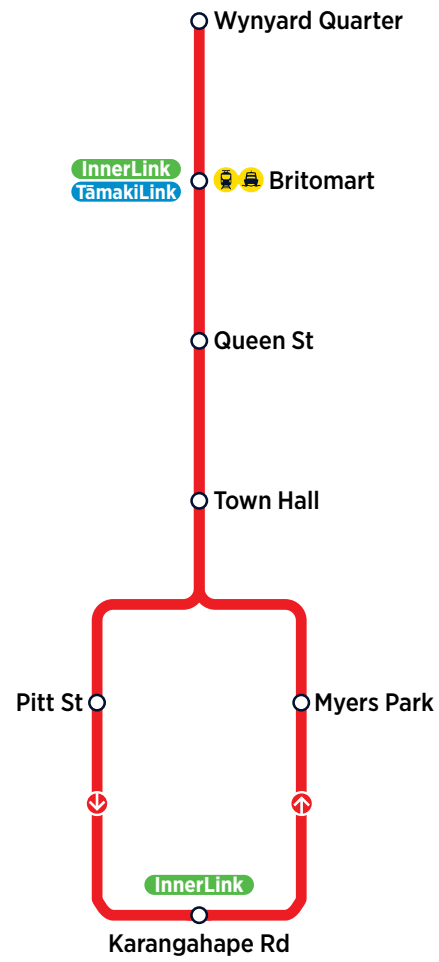

Link Bus

Central Bus Timetable

CityLink

InnerLink

OuterLink

TāmakiLink

Other timetables available in this area that may interest you

Timetable	Routes
Link	CityLink, InnerLink, OuterLink, TāmakiLink
Mt Wellington, Sylvania Park, Pt England	32, 66, 70, 298, 321, 323, 670, 743, 744, 782
Mission Bay, St Heliers, Glendowie, Orakei	Tāmaki Link, 744, 762, 774, 775, 781, 782, 783
Howick, Bucklands Beach, Pakuranga	70, 72C, 72M, 72X, 711, 712, 714, 733, 734, 735
Botany, Mission Heights, Flat Bush	31, 35, 70, 314, 351, 352, 353, 355, 739
Central Isthmus Crosstown	64, 66, 68, 650, 670
Train timetable	Eastern Line Southern Line Onehunga Line

Fare Zones & Boundaries

- Warkworth
- Huapai
- Manukau North
- Hibiscus Coast
- Waitakere
- Manukau South
- Upper North Shore
- City
- Franklin
- Lower North Shore
- Isthmus
- Beachlands
- Helensville
- Waiheke

For more information on fares visit www.AT.govt.nz/fares

Effective 20 June 2021

CityLink

Every 7 to 8 Minutes*

Mon-Fri 06:00 - Midnight
Sat/Sun/Holidays 06:20 - Midnight

InnerLink

Every 10 to 15 Minutes*

Mon-Fri 06:10 - Midnight
Sat/Sun/Holidays 06:20 - Midnight

OuterLink

Every 12 to 15 Minutes*

Mon-Fri 06:00 - Midnight
Sat/Sun/Holidays 06:00 - Midnight

TāmakiLink

Every 15 Minutes*

To Britomart: Mon-Sat 05:30 - 23:15
Sun/Holidays 06:00 - 23:15
From Britomart: Mon-Sat 06:10 - 23:55
Sun/Holidays 06:40 - 23:55
(Fri/Sat 01:00, 02:00, 03:00)