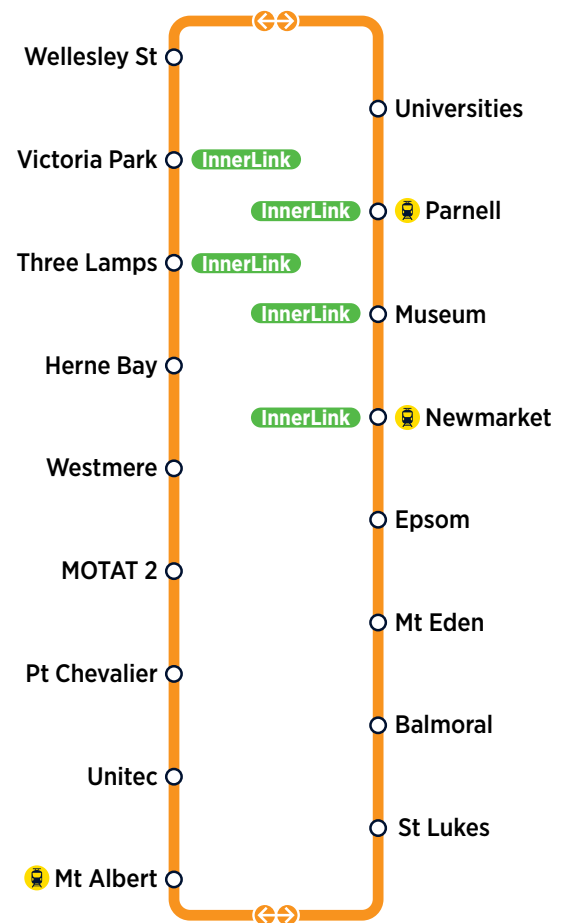

Link Bus

Central Bus Timetable

CityLink

InnerLink

OuterLink

TāmakiLink

Other timetables available in this area that may interest you

Timetable	Routes
Link	CityLink, InnerLink, OuterLink, TāmakiLink
Mt Wellington, Sylvania Park, Pt England	32, 66, 70, 298, 321, 323, 670, 743, 744, 782
Mission Bay, St Heliers, Glendowie, Orakei	Tāmaki Link, 744, 762, 774, 775, 781, 782, 783
Howick, Bucklands Beach, Pakuranga	70, 72C, 72M, 72X, 711, 712, 714, 733, 734, 735
Botany, Mission Heights, Flat Bush	31, 35, 70, 314, 351, 352, 353, 355, 739
Central Isthmus Crosstown	64, 66, 68, 650, 670
Train timetable	Eastern Line Southern Line Onehunga Line

Fare Zones & Boundaries

- Warkworth
- Huapai
- Manukau North
- Hibiscus Coast
- Waitakere
- Manukau South
- Upper North Shore
- City
- Franklin
- Lower North Shore
- Isthmus
- Beachlands
- Helensville
- Waiheke

For more information on fares visit www.AT.govt.nz/fares

Effective 20 June 2021

CityLink

Every 7 to 8 Minutes*

Mon-Fri 06:00 - Midnight
Sat/Sun/Holidays 06:20 - Midnight

InnerLink

Every 10 to 15 Minutes*

Mon-Fri 06:10 - Midnight
Sat/Sun/Holidays 06:20 - Midnight

OuterLink

Every 12 to 15 Minutes*

Mon-Fri 06:00 - Midnight
Sat/Sun/Holidays 06:00 - Midnight

TāmakiLink

Every 15 Minutes*

To Britomart: Mon-Sat 05:30 - 23:15
Sun/Holidays 06:00 - 23:15
From Britomart: Mon-Sat 06:10 - 23:55
Sun/Holidays 06:40 - 23:55
(Fri/Sat 01:00, 02:00, 03:00)