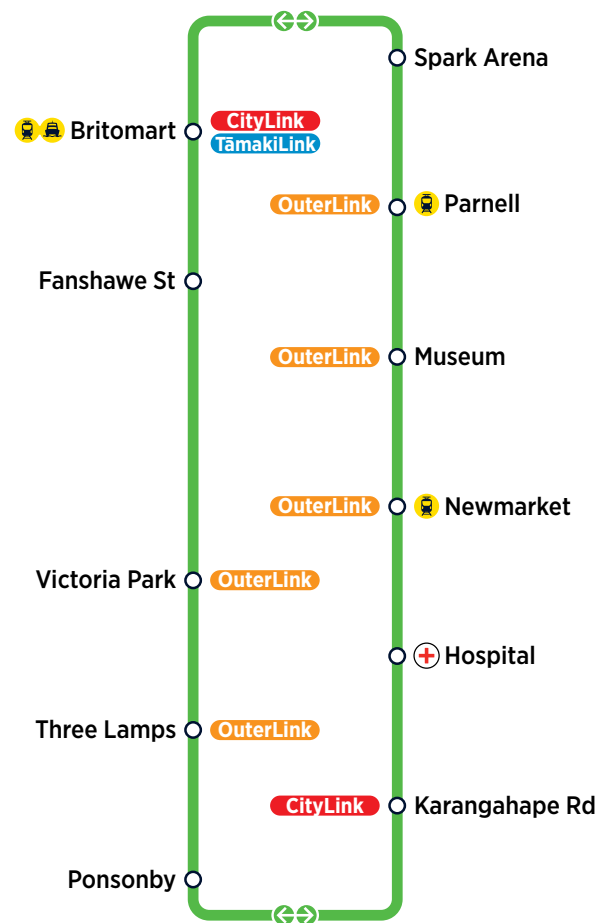

Fare Zones & Boundaries

- Warkworth
- Huapai
- Manukau North
- Hibiscus Coast
- Waitakere
- Manukau South
- Upper North Shore
- City
- Franklin
- Lower North Shore
- Isthmus
- Beachlands
- Helensville
- Waiheke

For more information on fares visit www.AT.govt.nz/fares

Effective 20 June 2021

CityLink

Every 7 to 8 Minutes*

Mon-Fri 06:00 - Midnight
Sat/Sun/Holidays 06:20 - Midnight

InnerLink

Every 10 to 15 Minutes*

Mon-Fri 06:10 - Midnight
Sat/Sun/Holidays 06:20 - Midnight

OuterLink

Every 12 to 15 Minutes*

Mon-Fri 06:00 - Midnight
Sat/Sun/Holidays 06:00 - Midnight

TāmakiLink

Every 15 Minutes*

To Britomart: Mon-Sat 05:30 - 23:15
Sun/Holidays 06:00 - 23:15
From Britomart: Mon-Sat 06:10 - 23:55
Sun/Holidays 06:40 - 23:55
(Fri/Sat 01:00, 02:00, 03:00)

Route Map

Tāmaki Link