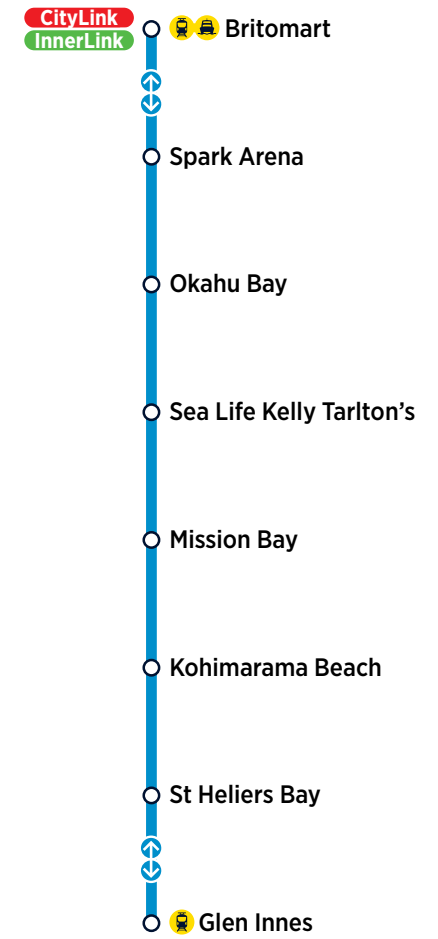

Link Bus

Central Bus Timetable

CityLink

InnerLink

OuterLink

TāmakiLink

Other timetables available in this area that may interest you

Timetable	Routes
Link	CityLink, InnerLink, OuterLink, TāmakiLink
Mt Wellington, Sylvania Park, Pt England	32, 66, 70, 298, 321, 323, 670, 743, 744, 782
Mission Bay, St Heliers, Glendowie, Orakei	Tāmaki Link, 744, 762, 774, 775, 781, 782, 783
Howick, Bucklands Beach, Pakuranga	70, 72C, 72M, 72X, 711, 712, 714, 733, 734, 735
Botany, Mission Heights, Flat Bush	31, 35, 70, 314, 351, 352, 353, 355, 739
Central Isthmus Crosstown	64, 66, 68, 650, 670
Train timetable	Eastern Line Southern Line Onehunga Line

Fare Zones & Boundaries

- Warkworth
- Huapai
- Manukau North
- Hibiscus Coast
- Waitakere
- Manukau South
- Upper North Shore
- City
- Franklin
- Lower North Shore
- Isthmus
- Beachlands
- Helensville
- Waiheke

For more information on fares visit www.AT.govt.nz/fares

Effective 20 June 2021

CityLink

Every 7 to 8 Minutes*

Mon-Fri 06:00 - Midnight
Sat/Sun/Holidays 06:20 - Midnight

InnerLink

Every 10 to 15 Minutes*

Mon-Fri 06:10 - Midnight
Sat/Sun/Holidays 06:20 - Midnight

OuterLink

Every 12 to 15 Minutes*

Mon-Fri 06:00 - Midnight
Sat/Sun/Holidays 06:00 - Midnight

TāmakiLink

Every 15 Minutes*

To Britomart: Mon-Sat 05:30 - 23:15
Sun/Holidays 06:00 - 23:15
From Britomart: Mon-Sat 06:10 - 23:55
Sun/Holidays 06:40 - 23:55
(Fri/Sat 01:00, 02:00, 03:00)