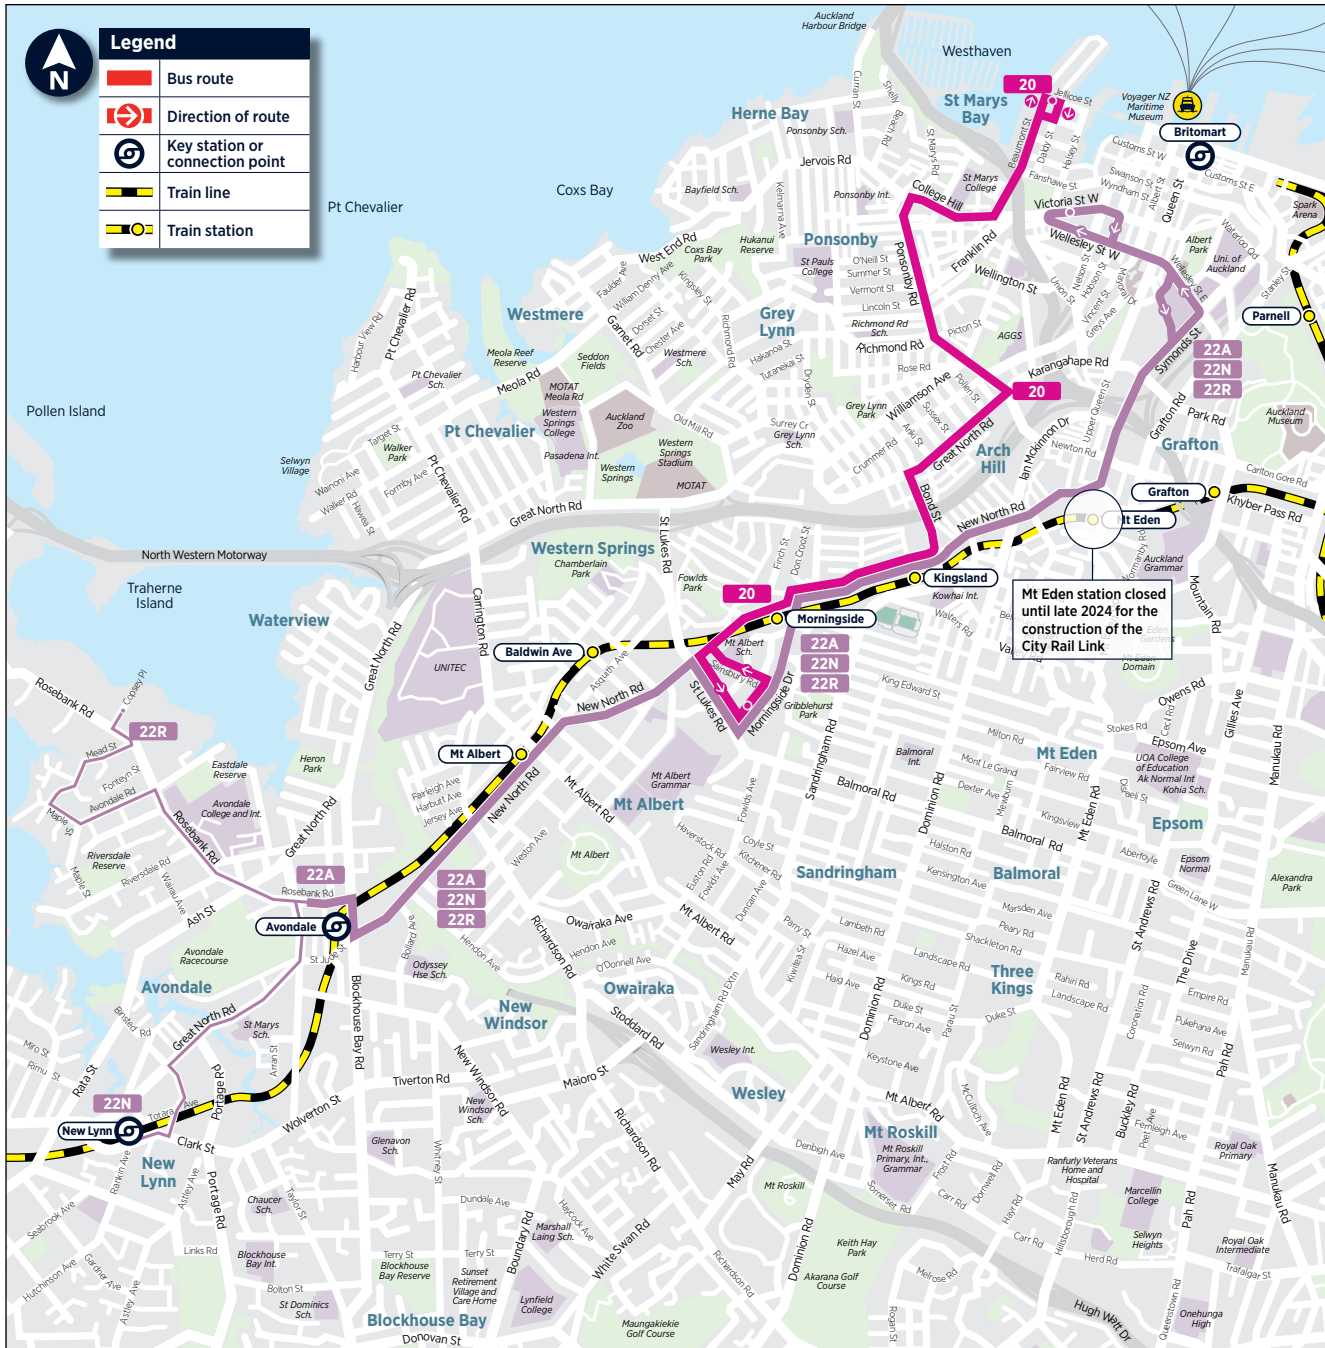

22N City Centre to Avondale, New Lynn,
Rosebank Rd
22R via Kingsland, St Lukes and New North Rd

		Victoria St West (Stop 1324)	St Lukes/ Morningside Dr (Stop 8866)	Avondale/ Rosebank Rd (Stop 1456)	New Lynn Station	Copsey Pl/ Rosebank Rd
Sunday and Public Holidays cont..	22R	16:40	17:01	17:17	-	17:30
	22N	16:55	17:16	17:32	17:49	-
	22R	17:10	17:31	17:47	-	18:00
	22N	17:25	17:46	18:02	18:19	-
	22R	17:40	18:01	18:17	-	18:30
	22N	17:55	18:15	18:31	18:47	-
	22R	18:10	18:29	18:44	-	19:00
	22N	18:25	18:44	19:00	19:15	-
	22R	18:40	18:59	19:14	-	19:30
	22N	18:55	19:13	19:27	19:43	-
	22R	19:10	19:28	19:42	-	19:56
	22N	19:25	19:43	19:57	20:10	-
	22R	19:40	19:58	20:12	-	20:26
	22N	19:55	20:13	20:27	20:40	-
	22R	20:10	20:27	20:40	-	20:54
	22N	20:25	20:42	20:55	21:10	-
	22R	20:40	20:57	21:10	-	21:24
	22N	20:55	21:12	21:25	21:40	-
	22R	21:10	21:26	21:39	-	21:54
	22N	21:25	21:41	21:54	22:05	-
22R	21:40	21:56	22:09	-	22:20	
22N	21:55	22:11	22:24	22:35	-	
22R	22:10	22:26	22:39	-	22:50	
22N	22:25	22:40	22:53	23:01	-	
22R	22:40	22:56	23:09	-	23:20	
22N	23:10	23:25	23:38	23:46	-	
22R	23:40	23:55	00:08	-	00:17	

PEAK ONLY (MONDAY - FRIDAY)

209

City Centre to Titirangi

via New North Rd and Green Bay

	Lower Albert Bus Interchange (Stop 1004)	Mt Albert Shops (Stop 8230)	Blockhouse Bay (Stop 8584)	Green Bay High School (Stop 5238)	Titirangi Shops
Monday to Friday only	15:00	15:23	15:40	15:50	15:55
	15:40	16:05	16:22	16:32	16:37
	16:10	16:35	16:52	17:02	17:07
	16:40	17:05	17:22	17:32	17:37
	17:10	17:38	17:56	18:07	18:12
	17:40	18:06	18:22	18:32	18:37
	18:10	18:34	18:50	18:59	19:04

Route Map

Avondale

City Centre

New Lynn

Wynyard Quarter