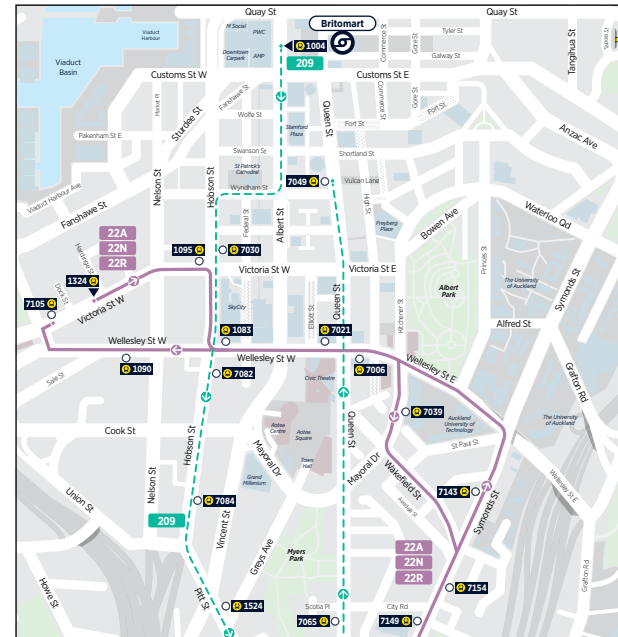

FREQUENT >>>

20 Wynyard Quarter to St Lukes
via Ponsonby and Kingsland

	Wynyard Quarter / Jellicoe St (Stop 1061)	Kingsland (Stop 8210)	St Lukes / Morningside Dr
Monday to Friday	06:40	06:53	07:08
	06:55	07:08	07:23
	07:10	07:25	07:38
	07:25	07:43	07:53
	07:40	07:58	08:08
	07:55	08:17	08:25
	08:10	08:32	08:45
	08:25	08:47	09:00
	08:40	09:02	09:08
	08:55	09:13	09:20
Then at the following minutes past each hour	:10	:27	:39
	:25	:42	:44
	:40	:57	:09
	:55	:12	:24
until	14:55	15:12	15:24
	15:10	15:31	15:43
	15:25	15:46	15:58
	15:40	16:01	16:13
	15:55	16:16	16:28
	16:10	16:35	16:43
	16:25	16:50	16:58
	16:40	17:05	17:16
	16:55	17:20	17:34
	17:10	17:38	17:49
	17:25	17:51	18:04
	17:40	18:04	18:19
	17:55	18:16	18:28
	18:10	18:30	18:40
	18:25	18:43	18:50
	18:40	18:57	19:05
	18:55	19:12	19:20
	19:10	19:26	19:32
	19:30	19:46	19:52
	19:50	20:06	20:12
20:10	20:26	20:32	
20:30	20:44	20:50	
20:50	21:04	21:10	
21:10	21:24	21:30	
21:30	21:44	21:50	
21:50	22:04	22:10	
22:10	22:23	22:30	
22:30	22:42	22:50	
22:50	23:02	23:08	
23:10	23:22	23:28	
23:30	23:42	23:48	

PEAK ONLY (MONDAY - FRIDAY)

209

City Centre to Titirangi

via New North Rd and Green Bay

	Lower Albert Bus Interchange (Stop 1004)	Mt Albert Shops (Stop 8230)	Blockhouse Bay (Stop 8584)	Green Bay High School (Stop 5238)	Titirangi Shops
Monday to Friday only	15:00	15:23	15:40	15:50	15:55
	15:40	16:05	16:22	16:32	16:37
	16:10	16:35	16:52	17:02	17:07
	16:40	17:05	17:22	17:32	17:37
	17:10	17:38	17:56	18:07	18:12
	17:40	18:06	18:22	18:32	18:37
	18:10	18:34	18:50	18:59	19:04

Route Map

Avondale

City Centre

New Lynn

Wynyard Quarter