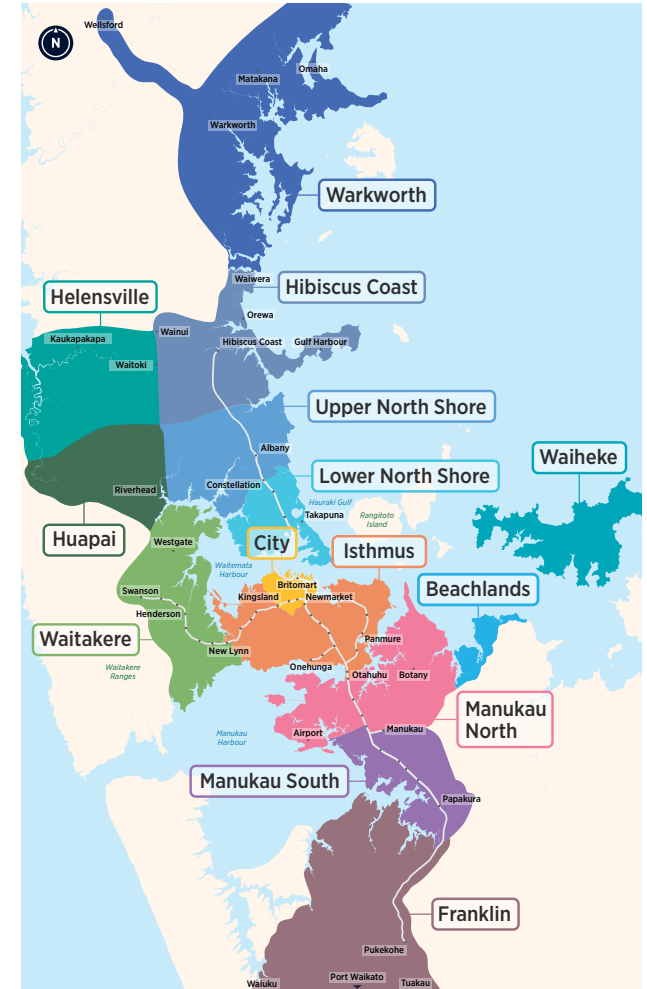

Avondale New Lynn Rosebank Rd New North Rd

Central Bus Timetable

▶▶ 20

■ 22A

■ 22N

■ 22R

■ 209

Routes

- 20 St Lukes, Kingsland, Ponsonby, Wynyard Quarter
- 22A, 22N, 22R New Lynn, Rosebank Rd, Avondale, New North Rd to City
- 22A, 22N, 22R City to New North Rd, Avondale, Rosebank Rd, New Lynn
- 209 Titirangi, Green Bay, Blockhouse Bay, Mt Albert, New North Rd, Bond St, City (Monday to Friday peak only)

Fare Zones & Boundaries

- Warkworth
- Huapai
- Manukau North
- Hibiscus Coast
- Waitakere
- Manukau South
- Upper North Shore
- City
- Franklin
- Lower North Shore
- Isthmus
- Beachlands
- Helensville
- Waikeke

Route Map

Avondale

City Centre

New Lynn

Wynyard Quarter