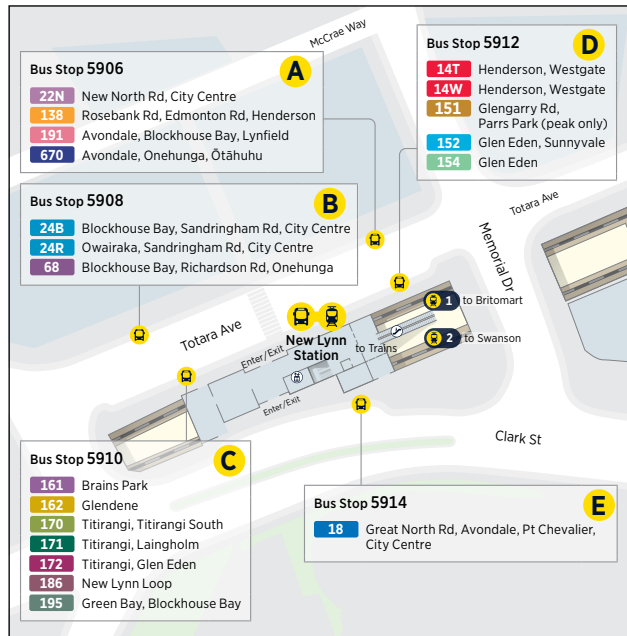

FREQUENT >>>

20 Wynyard Quarter to St Lukes
via Ponsonby and Kingsland

	Wynyard Quarter / Jellicoe St (Stop 1061)	Kingsland (Stop 8210)	St Lukes / Morningside Dr
Monday to Friday	06:40	06:53	07:08
	06:55	07:08	07:23
	07:10	07:25	07:38
	07:25	07:43	07:53
	07:40	07:58	08:08
	07:55	08:17	08:25
	08:10	08:32	08:45
	08:25	08:47	09:00
	08:40	09:02	09:08
	08:55	09:13	09:20
Then at the following minutes past each hour	:10	:27	:39
	:25	:42	:44
	:40	:57	:09
	:55	:12	:24
until	14:55	15:12	15:24
	15:10	15:31	15:43
	15:25	15:46	15:58
	15:40	16:01	16:13
	15:55	16:16	16:28
	16:10	16:35	16:43
	16:25	16:50	16:58
	16:40	17:05	17:16
	16:55	17:20	17:34
	17:10	17:38	17:49
	17:25	17:51	18:04
	17:40	18:04	18:19
	17:55	18:16	18:28
	18:10	18:30	18:40
	18:25	18:43	18:50
	18:40	18:57	19:05
	18:55	19:12	19:20
	19:10	19:26	19:32
	19:30	19:46	19:52
	19:50	20:06	20:12
20:10	20:26	20:32	
20:30	20:44	20:50	
20:50	21:04	21:10	
21:10	21:24	21:30	
21:30	21:44	21:50	
21:50	22:04	22:10	
22:10	22:23	22:30	
22:30	22:42	22:50	
22:50	23:02	23:08	
23:10	23:22	23:28	
23:30	23:42	23:48	

PEAK ONLY (MONDAY - FRIDAY)

209

City Centre to Titirangi

via New North Rd and Green Bay

	Lower Albert Bus Interchange (Stop 1004)	Mt Albert Shops (Stop 8230)	Blockhouse Bay (Stop 8584)	Green Bay High School (Stop 5238)	Titirangi Shops
Monday to Friday only	15:00	15:23	15:40	15:50	15:55
	15:40	16:05	16:22	16:32	16:37
	16:10	16:35	16:52	17:02	17:07
	16:40	17:05	17:22	17:32	17:37
	17:10	17:38	17:56	18:07	18:12
	17:40	18:06	18:22	18:32	18:37
	18:10	18:34	18:50	18:59	19:04

Route Map

Avondale

City Centre

New Lynn

Wynyard Quarter