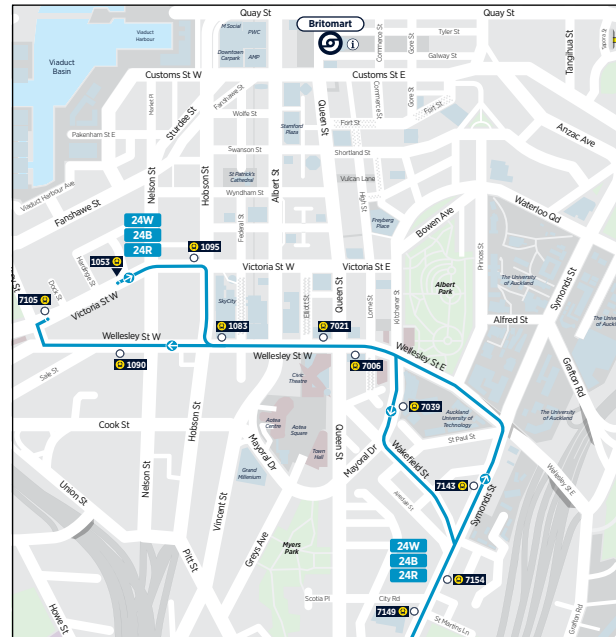

24B 24R

City Centre to Wesley, Blockhouse Bay, New Lynn

via Sandringham Rd

		Victoria St West (Stop 1053)	Sandringham Shops (Stop 8316)	Wesley (Stop 8326)	Owairaka (Stop 8922)	Blockhouse Bay Rd (Stop 8353)	New Lynn Station
Sunday and Public Holidays cont..	24R	15:20	15:44	-	15:53	-	07:50
	24B	15:35	15:59	16:03	-	16:19	07:50
	24R	15:50	16:14	-	16:23	-	07:50
	24B	16:05	16:30	16:34	-	16:48	07:50
	24R	16:20	16:44	-	16:53	-	07:50
	24B	16:35	17:00	17:04	-	17:18	07:50
	24R	16:50	17:14	-	17:23	-	07:50
	24B	17:05	17:30	17:34	-	17:48	07:50
	24R	17:20	17:44	-	17:53	-	07:50
	24B	17:35	18:00	18:04	-	18:18	07:50
	24R	17:50	18:14	-	18:23	-	07:50
	24B	18:05	18:29	18:33	-	18:48	07:50
	24R	18:20	18:44	-	18:53	-	07:50
	24B	18:35	18:59	19:03	-	19:17	07:50
	24R	18:50	19:13	-	19:22	-	07:50
	24B	19:05	19:29	19:33	-	19:46	07:50
	24R	19:20	19:41	-	19:50	-	07:50
	24B	19:35	19:57	20:00	-	20:12	07:50
	24R	19:50	20:11	-	20:20	-	07:50
	24B	20:05	20:27	20:30	-	20:42	07:50
	24R	20:20	20:41	-	20:50	-	07:50
	24B	20:35	20:57	21:00	-	21:12	07:50
	24R	20:50	21:10	-	21:18	-	07:50
	24B	21:05	21:25	21:29	-	21:41	07:50
	24R	21:20	21:40	-	21:48	-	07:50
	24B	21:35	21:55	21:59	-	22:11	07:50
	24R	21:50	22:10	-	22:17	-	07:50
	24B	22:05	22:25	22:29	-	22:41	07:50
	24R	22:20	22:40	-	22:47	-	07:50
	24B	22:35	22:55	22:59	-	23:11	07:50
24R	22:50	23:10	-	23:17	-	07:50	
24B	23:05	23:25	23:29	-	23:41	07:50	

Route Map

Blockhouse Bay

City Centre

New Lynn