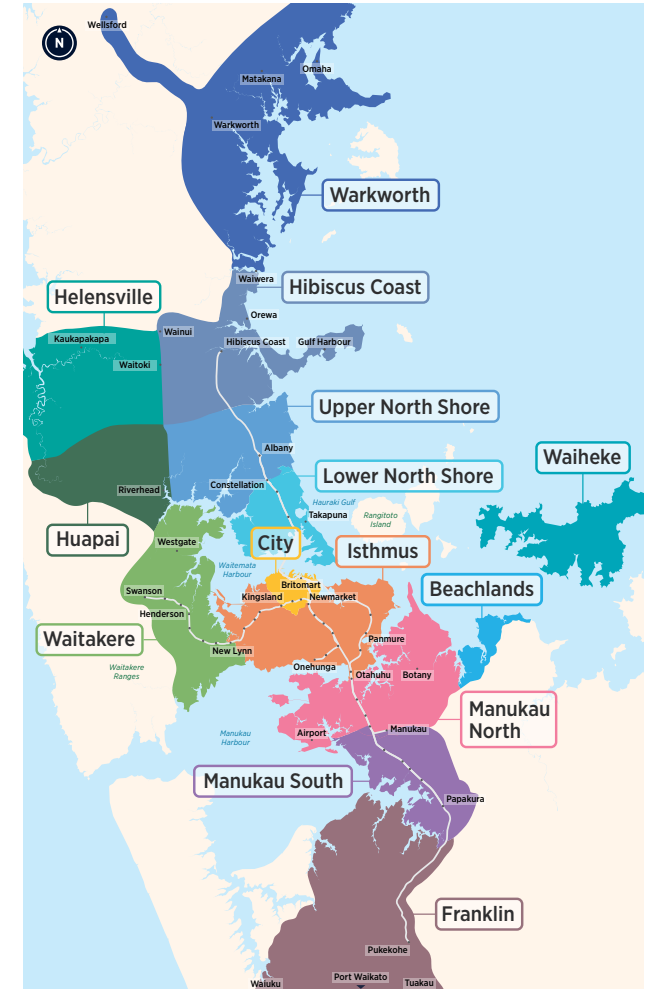

Wesley Blockhouse Bay Owairaka Sandringham Rd

Central Bus Timetable

Routes

- **24B, 24R, 24W** New Lynn, Blockhouse Bay, Owairaka, Wesley, Sandringham Rd to City
- **24B, 24R, 24W** City to Sandringham Rd, Wesley, Owairaka, Blockhouse Bay, New Lynn

Fare Zones & Boundaries

- Warkworth
- Hibiscus Coast
- Upper North Shore
- Lower North Shore
- Helensville
- Huapai
- Waitakere
- City
- Isthmus
- Waiheke
- Manukau North
- Manukau South
- Franklin
- Beachlands

24B 24R

City Centre to Wesley, Blockhouse Bay, New Lynn

via Sandringham Rd

		Victoria St West (Stop 1053)	Sandringham Shops (Stop 8316)	Wesley (Stop 8326)	Owairaka (Stop 8922)	Blockhouse Bay Rd (Stop 8353)	New Lynn Station
Sunday and Public Holidays cont..	24R	15:20	15:44	-	15:53	-	07:50
	24B	15:35	15:59	16:03	-	16:19	07:50
	24R	15:50	16:14	-	16:23	-	07:50
	24B	16:05	16:30	16:34	-	16:48	07:50
	24R	16:20	16:44	-	16:53	-	07:50
	24B	16:35	17:00	17:04	-	17:18	07:50
	24R	16:50	17:14	-	17:23	-	07:50
	24B	17:05	17:30	17:34	-	17:48	07:50
	24R	17:20	17:44	-	17:53	-	07:50
	24B	17:35	18:00	18:04	-	18:18	07:50
	24R	17:50	18:14	-	18:23	-	07:50
	24B	18:05	18:29	18:33	-	18:48	07:50
	24R	18:20	18:44	-	18:53	-	07:50
	24B	18:35	18:59	19:03	-	19:17	07:50
	24R	18:50	19:13	-	19:22	-	07:50
	24B	19:05	19:29	19:33	-	19:46	07:50
	24R	19:20	19:41	-	19:50	-	07:50
	24B	19:35	19:57	20:00	-	20:12	07:50
	24R	19:50	20:11	-	20:20	-	07:50
	24B	20:05	20:27	20:30	-	20:42	07:50
	24R	20:20	20:41	-	20:50	-	07:50
	24B	20:35	20:57	21:00	-	21:12	07:50
	24R	20:50	21:10	-	21:18	-	07:50
	24B	21:05	21:25	21:29	-	21:41	07:50
	24R	21:20	21:40	-	21:48	-	07:50
	24B	21:35	21:55	21:59	-	22:11	07:50
	24R	21:50	22:10	-	22:17	-	07:50
	24B	22:05	22:25	22:29	-	22:41	07:50
	24R	22:20	22:40	-	22:47	-	07:50
	24B	22:35	22:55	22:59	-	23:11	07:50
24R	22:50	23:10	-	23:17	-	07:50	
24B	23:05	23:25	23:29	-	23:41	07:50	

Route Map

Blockhouse Bay

City Centre

New Lynn