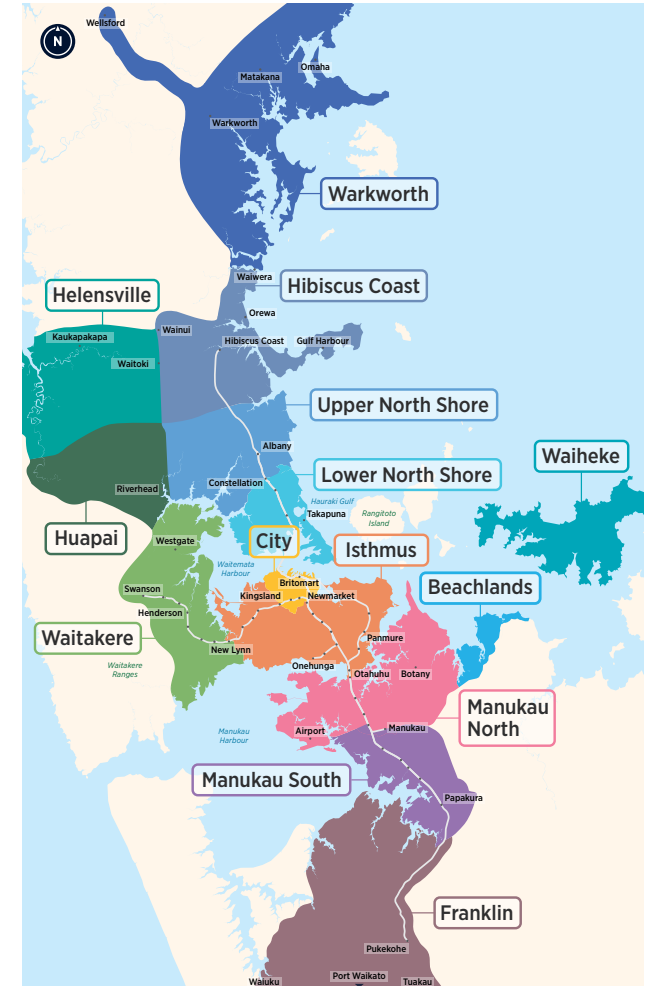

# Mt Roskill Lynfield Blockhouse Bay Dominion Rd

Central Bus Timetable

- 25B
- 25L
- 252
- 253

## Routes

- 252 Lynfield to City via Dominion Rd, Ian Mckinnon Dr (Monday to Friday peak only)
- 253 Blockhouse Bay to City via Dominion Rd, Ian Mckinnon Dr (Monday to Friday peak only)
- 25B Blockhouse Bay to City via Dominion Rd, View Rd, Symonds St
- 25L Lynfield to City via Dominion Rd, View Rd, Symonds St
- 25B City to Blockhouse Bay via Symonds St, View Rd, Dominion Rd
- 25L City to Lynfield via Symonds St, View Rd, Dominion Rd

## Fare Zones & Boundaries

- Warkworth
- Hibiscus Coast
- Manukau North
- Upper North Shore
- Waitakere
- Manukau South
- Lower North Shore
- City
- Franklin
- Helensville
- Isthmus
- Beachlands
- Waiheke

# 25B Lynfield or Blockhouse Bay to City Centre