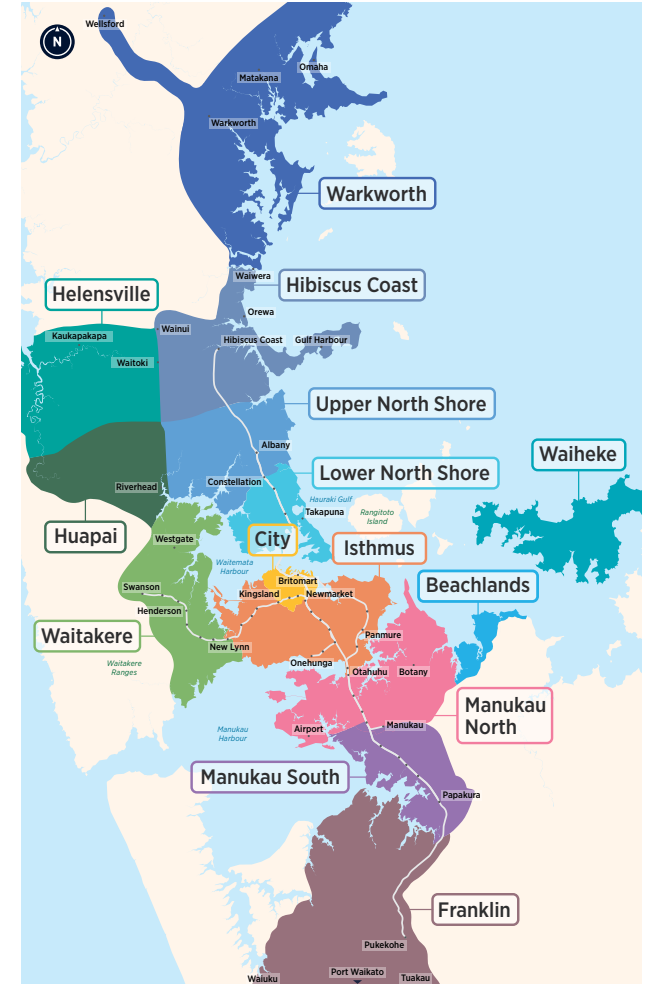

Three Kings Hillsborough Waikowhai Mt Eden Rd

Central Bus Timetable

- ▶▶ 64
- ▶ 27H
- ▶▶ 27T
- ▶ 27W

Routes

- 64 Newmarket, Mt Eden, Valley Rd Shops, Kingsland
- 27H, 27T, 27W Waikowhai, Hillsborough, Three Kings, Mt Eden Rd to City
- 27H, 27T, 27W City to Mt Eden Rd, Three Kings, Hillsborough, Waikowhai

Other timetables available in this area that may interest you

Timetable	Routes
Link	CityLink, InnerLink, OuterLink, TāmakiLink
Central Isthmus Crosstown	64, 66, 68, 650, 670
New North Rd	20, 22A, 22N, 22R
Sandringham Rd	24B, 24R, 24W
Dominion Rd	25B, 25L, 252, 253
Train timetable	Western Line

Fare Zones & Boundaries

- Warkworth
- Huapai
- Manukau North
- Hibiscus Coast
- Waitakere
- Manukau South
- Upper North Shore
- City
- Franklin
- Lower North Shore
- Isthmus
- Beachlands
- Helensville
- Waiheke

Route Map

City Centre