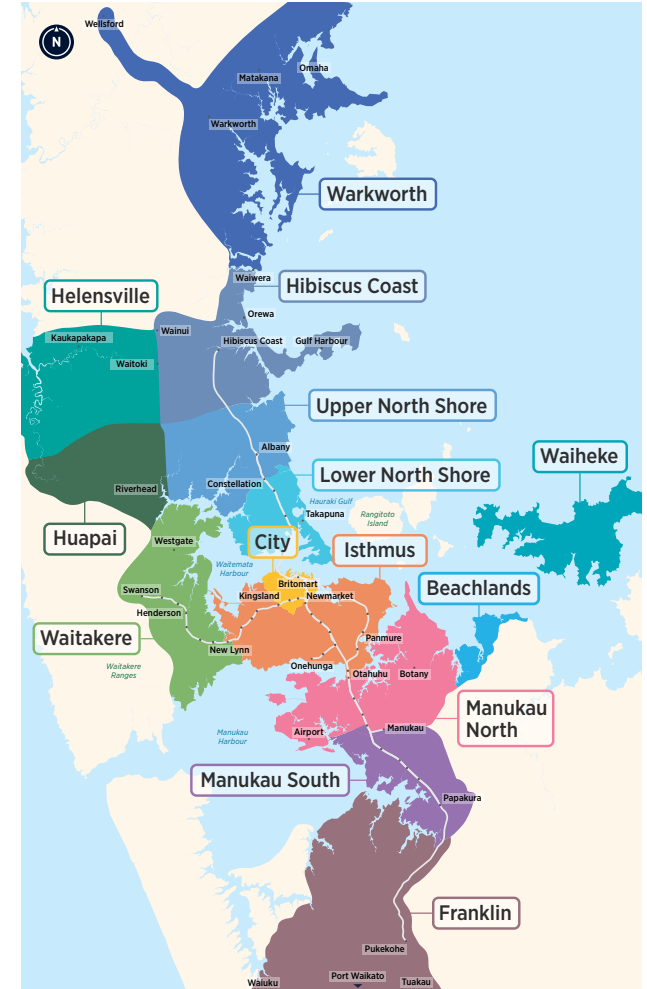

Fare Zones & Boundaries

- Warkworth
- Huapai
- Manukau North
- Hibiscus Coast
- Waitakere
- Manukau South
- Upper North Shore
- City
- Franklin
- Lower North Shore
- Isthmus
- Beachlands
- Helensville
- Waiheke

309 City Centre to Mangere Town Centre

via Pah Rd, Onehunga, Mangere Bridge and Favona

	Queen St / The Civic (Stop 7055)	Newmarket / Broadway (Stop 7202)	484 Manukau Rd (Stop 8716)	Onehunga Transport Centre (Stop 8589)	Mangere Town Centre
Monday to Friday	06:25	06:40	06:46	06:58	07:28
	06:55	07:11	07:17	07:28	08:05
	07:30	07:50	07:57	08:10	08:50
	08:00	08:20	08:27	08:40	09:20
	08:30	08:50	08:57	09:10	09:47
	09:00	09:20	09:26	09:38	10:13
	09:30	09:50	09:55	10:06	10:40
	10:00	10:18	10:24	10:36	11:10
	10:30	10:48	10:54	11:06	11:40
	11:00	11:18	11:24	11:36	12:10
	11:30	11:48	11:54	12:06	12:40
	12:00	12:19	12:25	12:38	13:13
	12:30	12:49	12:55	13:08	13:43
	13:00	13:19	13:25	13:38	14:13
	13:30	13:49	13:55	14:08	14:43
	14:00	14:19	14:25	14:38	15:16
	14:30	14:49	14:56	15:10	15:50
	14:45	15:06	15:14	15:29	16:07
	14:55	15:17	15:25	15:41	16:25
	15:05	15:27	15:35	15:51	16:35
	15:30	15:55	16:03	16:18	17:05
	16:00	16:25	16:33	16:48	17:35
	16:30	16:55	17:04	17:20	18:10
	16:50	17:16	17:24	17:40	18:30
	17:00	17:26	17:34	17:50	18:40
	17:15	17:41	17:50	18:06	18:45
	17:25	17:51	17:58	18:11	18:50
	17:35	18:01	18:08	18:21	18:57
	18:00	18:22	18:29	18:42	19:20
	18:30	18:50	18:56	19:09	19:40
	19:00	19:20	19:26	19:37	20:05
	19:30	19:46	19:51	20:02	20:33
	19:55	20:11	20:16	20:27	20:58
	20:20	20:36	20:41	20:50	21:23
	20:50	21:06	21:11	21:20	21:53
	21:20	21:35	21:40	21:50	22:19
	21:50	22:05	22:10	22:20	22:49
	22:20	22:35	22:40	22:50	23:19
	22:50	23:05	23:10	23:20	23:49
	23:20	23:33	23:37	23:46	00:13
	23:50	00:03	00:07	00:16	00:43