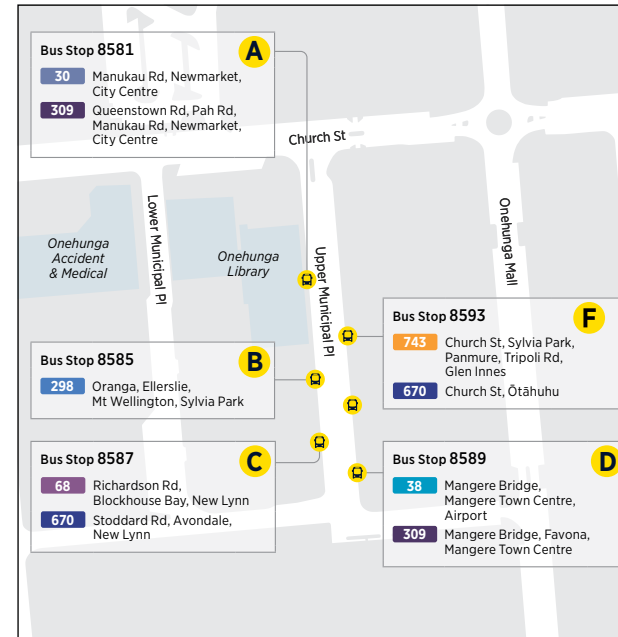

Ellerslie

Onehunga

Otāhuhu Station

Royal Oak