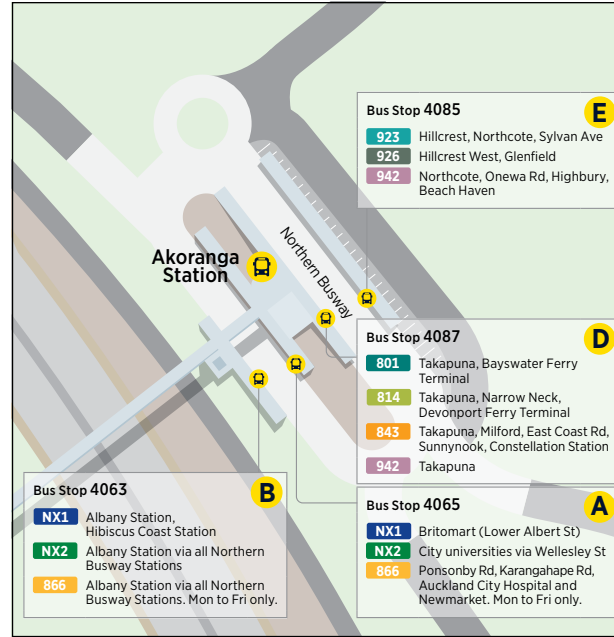

PEAK ONLY (MONDAY - FRIDAY)

802 City Centre to Bayswater
via Esmonde Rd

	Mayoral Dr / AUT (Stop 7038)	Esmonde Rd (Stop 3445)	Bayswater Ave / Beresford St
Monday to Friday Only	16:20	16:45	17:05
	16:50	17:15	17:38
	17:20	17:45	18:08
	17:50	18:15	18:35

	To Waiheke Island		From Waiheke Island	
	Devonport Ferry Terminal	Matiatia Ferry Terminal	Matiatia Ferry Terminal	Devonport Ferry Terminal
Saturday	09:10	09:45	10:00	10:35
	11:10	11:45	12:00	12:35
	13:10	13:45	14:00	14:35
	15:10	15:45	16:00	16:35
	17:10	17:45	18:00	18:35

	To Waiheke Island		From Waiheke Island	
	Devonport Ferry Terminal	Matiatia Ferry Terminal	Matiatia Ferry Terminal	Devonport Ferry Terminal
Sunday and Public Holidays	09:10	09:45	10:00	10:35
	11:10	11:45	12:00	12:35
	13:10	13:45	14:00	14:35
	15:10	15:45	16:00	16:35
	17:10	17:45	18:00	18:35

Route Map

City Centre

Akoranga Bus Station

Takapuna Transport Centre