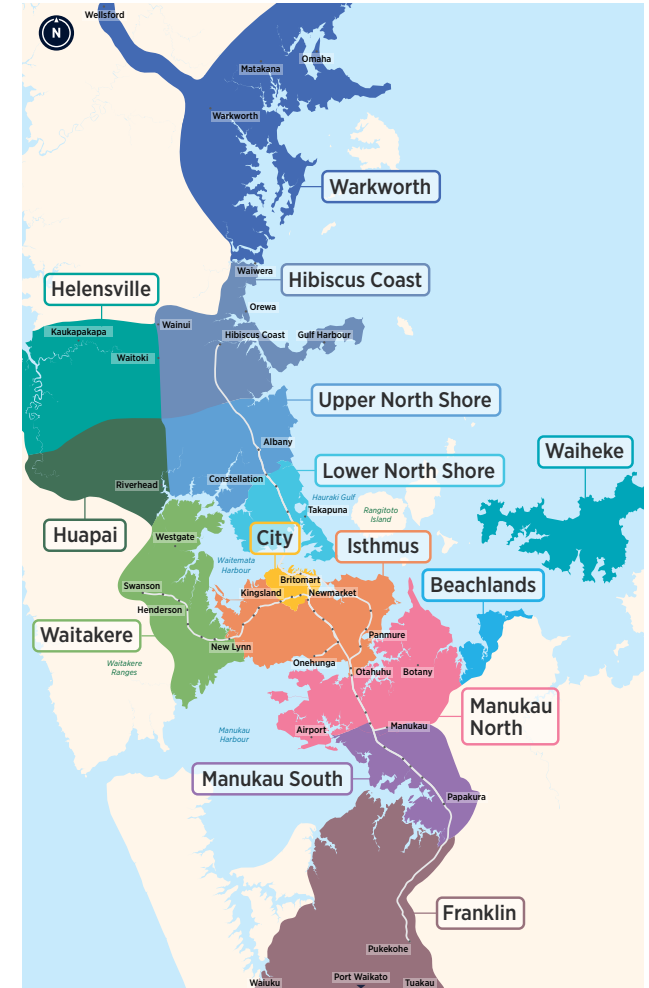

Devonport Bayswater Hauraki

Northern Bus & Ferry Timetable

- 801**
- 802**
- 805**
- 806**
- 807**
- 814**

Routes

- 801** Bayswater Ferry Terminal, Takapuna, Akoranga Station
 - 802** Bayswater, Esmonde Rd, Wellesley St, City Centre (Mayoral Dr) (Monday to Friday peak only)
 - 805** Devonport Ferry Terminal, Ngataringa Rd, Belmont
 - 806** Stanley Point, Devonport Ferry Terminal
 - 807** Cheltenham, Devonport Ferry Terminal
 - 814** Devonport Ferry Terminal, Narrow Neck, Takapuna, Akoranga Station
- Devonport to City Ferry
Bayswater to City Ferry
Devonport to Waiheke Island Ferry

Other timetables available in this area that may interest you

Timetable	Routes
Campbells Bay, Sunnynook, Milford, Takapuna	82, 83, 842, 843, 845, 856, 871, 907
Long Bay, Torbay, Browns Bay, Mairangi Bay	83, 856, 861, 865, 878
Beach Haven, Birkenhead	97B, 97R, 917, 931, 933, 941, 942, 966, Beach Haven Ferry, Birkenhead Ferry
Glenfield, Bayview, Windy Ridge	95B, 95C, 906, 917, 939, 941, Birkenhead Ferry
Hillcrest, Northcote	923, 924, 926, 928, 942
Greenhithe, Unsworth Heights, Wairau Valley	120, 901, 906, 907
Albany	883, 884, 885, 861, 866, 889, 917
Hibiscus Coast Hibiscus Coast Station, Albany Station, Britomart (Lower Albert St) via all Northern Busway stations	981, 982, 983, 984, 985, 986, 987, 988, NX1, Gulf Harbour Ferry NX1
Albany Station, City universities, Wellesley St via all Northern Busway stations	NX2
Warkworth	995, 996

Fare Zones & Boundaries

- Warkworth
- Hibiscus Coast
- Upper North Shore
- Lower North Shore
- Helensville
- Huapai
- Waitakere
- City
- Isthmus
- Waiheke
- Manukau North
- Manukau South
- Franklin
- Beachlands