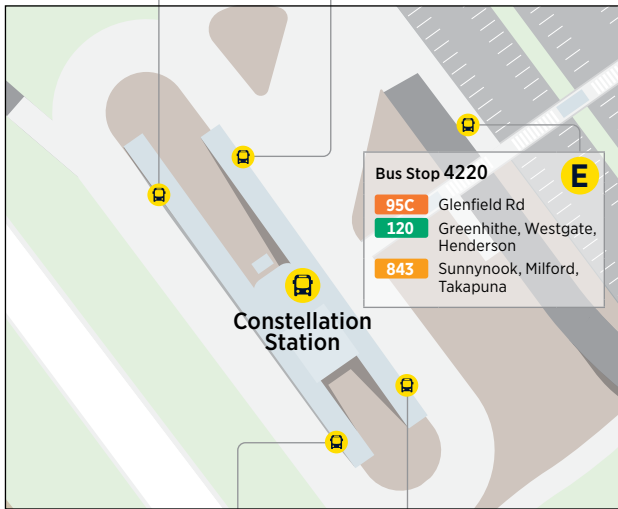

Constellation Bus Station

Bus Stop 4224 **B**
3:00pm-8:00pm only

- **861** Bush Rd, Massey University, Glamorgan Dr, Torbay, Long Bay
- **901** Unsworth Dr, Wairau Rd
- **906** Link Dr, Glenfield, Windy Ridge, Archers Rd
- **907** Target Rd, Sunnynook Station, Campbells Bay

Bus Stop 4225 **C**

- **83** Mairangi Bay, Browns Bay
- **871** Forrest Hill Rd
- **878** East Coast Rd, Weatherly Rd, Browns Bay
- **883** Schnapper Rock
- **884** Apollo Dr, Triton Dr, Rosedale Rd, North Harbour Industrial Estate loop - anticlockwise. Mon to Fri only.
- **885** William Pickering Dr, Rosedale Rd, North Harbour Industrial Estate loop - clockwise. Mon to Fri only.
- **889** Apollo Dr, Hugh Green Dr

3:00pm-8:00pm only

- **NX1** Albany Station, Hibiscus Coast Station
- **NX2** Albany Station

Bus Stop 4222 **A**

- **NX1** Busway Stations, Britomart (Lower Albert St)
- **NX2** Busway Stations, Wellesley St, City Universities
- **83** Sunnynook Station, Smales Farm Station, Takapuna
- **866** Busway Stations, Ponsonby Rd, Karangahape Rd, Auckland City Hospital, Newmarket. Mon to Fri only.

Bus Stop 4223 **D**

- **866** Albany Station
- **NX1** Albany Station, Hibiscus Coast Station
- **NX2** Albany Station

NX1 & NX2 towards Albany will depart Stop C between 3:00pm-8:00pm

- **861** Bush Rd, Massey University, Glamorgan Dr, Torbay, Long Bay
- **901** Unsworth Dr, Wairau Rd
- **906** Link Dr, Glenfield, Windy Ridge, Archers Rd
- **907** Target Rd, Sunnynook Station, Campbells Bay

861, 901, 906, 907 will depart Stop B between 3:00pm-8:00pm

Milford

Bus Stop 3257

- **82** Takapuna, Wellesley St, City Centre (Mayoral Dr)
- **843** Takapuna, Akoranga Station
- **856** Beach Rd, Browns Bay, Torbay, Albany Station

Bus Stop 3354

- **82** Night Bus to Browns Bay via Beach Rd and Browns Bay Rd
- **856** Beach Rd, Browns Bay, Torbay, Albany Station

Bus Stop 3323

- **845** Nile Rd, North Shore Hospital, Smales Farm Station, Karaka St, Takapuna
- **856** Smales Farm Station, North Shore Hospital, Takapuna

Bus Stop 3282

- **843** East Coast Rd, Sunnynook, Constellation Station
- **845** Nile Rd, North Shore Hospital, Smales Farm Station, Karaka St, Takapuna
- **856** Smales Farm Station, North Shore Hospital, Takapuna

Bus Stop 3259

- **82** Takapuna, Wellesley St, City Centre (Mayoral Dr)
- **843** Takapuna, Akoranga Station

Bus Stop 3284

- **82** Night Bus to Browns Bay via Beach Rd and Browns Bay Rd
- **843** East Coast Rd, Sunnynook, Constellation Station

Smales Farm Bus Station

Bus Stop 3355 **B**

- **83** Mairangi Bay, Browns Bay
- **NX1** Albany Station, Hibiscus Coast Station
- **NX2** Albany Station
- **866** Albany Station

Bus Stop 3362 **C**

- **842** Shakespeare Rd, East Coast Rd, Crown Hill
- **845** Nile Rd, Milford
- **856** Milford, Beach Rd, Browns Bay, Torbay, Albany Station
- **871** Forrest Hill Rd, Constellation Station
- **901** Wairau Rd, Unsworth Dr, Constellation Station
- **906** Archers Rd, Windy Ridge, Glenfield, Link Dr, Constellation Station
- **928** North Shore Hospital, Northcote, Northcote Point
- **941** Glenfield shops, Kaipātiki Rd, Beach Haven

Bus Stop 3360 **A**

- **NX1** Akoranga Station, Britomart (Lower Albert St)
- **NX2** Akoranga Station, Wellesley St, City Universities
- **866** Akoranga Station, Ponsonby Rd, Karangahape Rd, Auckland City Hospital, Newmarket. Mon to Fri only.

Bus Stop 3353 **D**

- **83** Takapuna
- **845** North Shore Hospital Karaka St, Takapuna
- **856** North Shore Hospital, Takapuna
- **871** Takapuna
- **941** North Shore Hospital, Takapuna

Sunnynook Bus Station