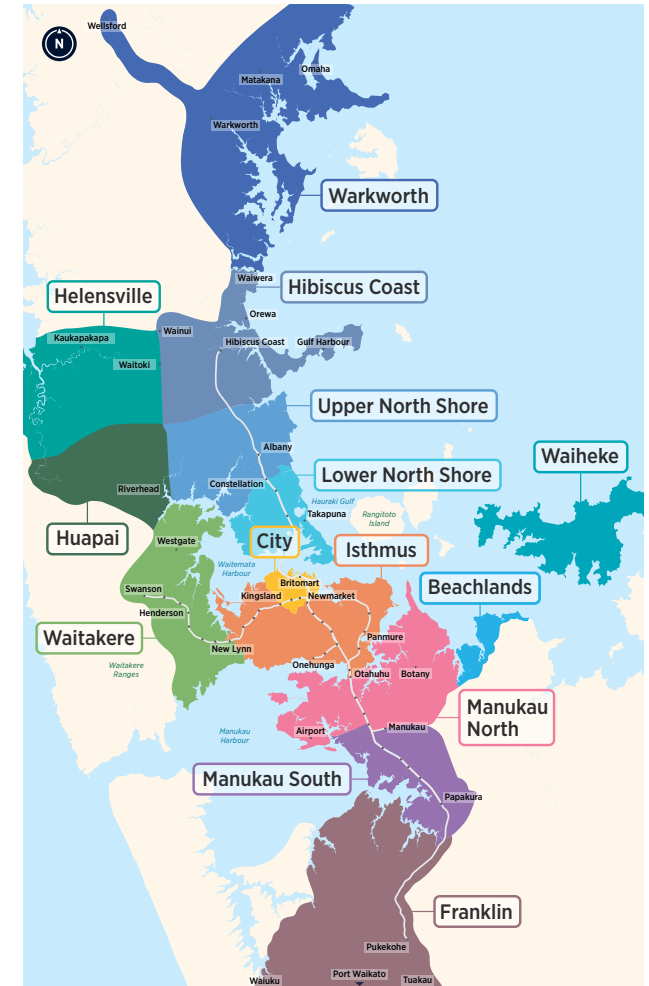

Sunnynook Campbells Bay Milford Takapuna

Northern Bus Timetable

▶▶ 82

▶▶ 83

■ 842

■ 843

■ 845

■ 856

■ 871

■ 907

Routes

- 82 Milford, Takapuna, Wellesley St, City Centre (Mayoral Dr)
- 83 Massey University, Albany Station, Browns Bay, Mairangi Bay, Constellation Station, Smales Farm Station, Takapuna
- 842 Crown Hill, East Coast Rd, Shakespeare Rd, Smales Farm Station
- 843 Constellation Station, Sunnynook, East Coast Rd, Milford, Smales Farm Station, Takapuna, Akoranga Station
- 845 Milford, Nile Rd, North Shore Hospital, Smales Farm Station, Karaka St, Takapuna
- 856 Albany Station, Torbay, Browns Bay, Beach Rd, Milford, Smales Farm Station, North Shore Hospital, Takapuna
- 871 Constellation Station, Forrest Hill Rd, Smales Farm Station, Takapuna
- 907 Campbells Bay, Sunnynook Station, Target Rd, Constellation Station

Other timetables available in this area that may interest you

Timetable	Routes
Devonport, Bayswater, Hauraki	801, 802, 805, 806, 807, 814, Devonport Ferry, Bayswater Ferry
Long Bay, Torbay, Browns Bay, Mairangi Bay	83, 856, 861, 865, 878
Beach Haven, Birkenhead	97B, 97R, 97V, 917, 931, 933, 941, 942, 966, Beach Haven Ferry, Birkenhead Ferry
Glenfield, Bayview, Windy Ridge	95B, 95C, 906, 917, 939, 941, Birkenhead Ferry
Hillcrest, Northcote	923, 924, 926, 928, 942
Greenhithe, Unsworth Heights, Wairau Valley	120, 901, 906, 907
Albany	883, 884, 885, 861, 866, 889, 917
Hibiscus Coast	981, 982, 983, 984, 985, 986, 988, NX1, Gulf Harbour Ferry
Hibiscus Coast Station, Albany Station, Britomart (Lower Albert St) via all Northern Busway stations	NX1
Albany Station, City universities, Wellesley St via all Northern Busway stations	NX2

Warkworth

995, 996, 997, 998

Fare Zones & Boundaries

- Warkworth
- Huapai
- Manukau North
- Hibiscus Coast
- Waitakere
- Manukau South
- Upper North Shore
- City
- Franklin
- Lower North Shore
- Isthmus
- Beachlands
- Helensville
- Waiheke