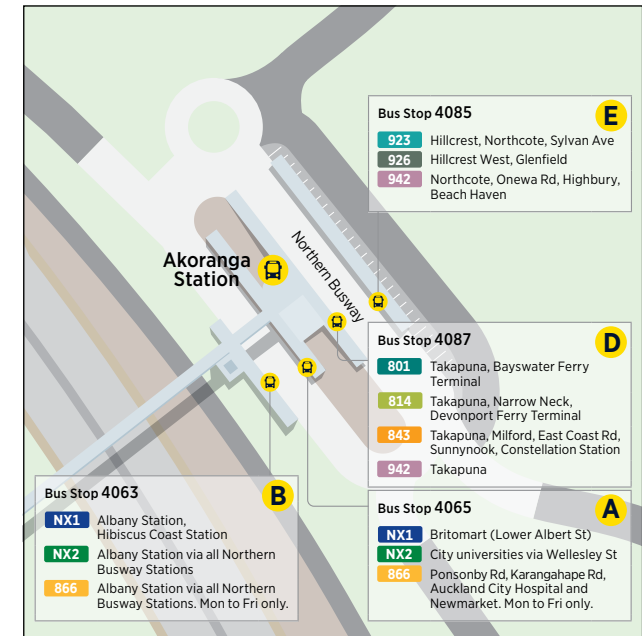

843

Akoranga Station to Constellation Station

via Takapuna, Milford and Sunnynook

	Akoranga Station (Stop 4087)	Takapuna Transport Centre (Stop 3568)	Kitchener Rd / Milford Shops (Stop 3282)	Constellation Station
Monday to Friday	06:30	06:35	06:40	06:53
	07:00	07:05	07:10	07:26
	07:30	07:35	07:40	07:56
	08:00	08:05	08:11	08:28
	08:30	08:35	08:41	08:58
	09:00	09:06	09:11	09:28
	09:30	09:36	09:41	09:58
	10:00	10:05	10:11	10:28
	10:30	10:35	10:41	10:58
	11:00	11:05	11:11	11:28
	11:30	11:35	11:41	11:58
	12:00	12:05	12:11	12:28
	12:30	12:35	12:41	12:58
	13:00	13:06	13:12	13:30
	13:30	13:36	13:42	14:00
	14:00	14:06	14:12	14:30
	14:30	14:36	14:42	15:00
	15:00	15:06	15:13	15:34
	15:30	15:36	15:43	16:04
	16:00	16:06	16:13	16:34
	16:30	16:36	16:43	17:08
	17:00	17:06	17:15	17:38
17:30	17:36	17:43	18:03	
18:00	18:05	18:11	18:33	
18:30	18:35	18:41	18:58	
19:00	19:05	19:11	19:26	
19:30	19:35	19:41	19:56	
20:00	20:05	20:10	20:25	
20:30	20:35	20:40	20:55	
21:30	21:35	21:39	21:54	
22:30	22:35	22:39	22:54	

Route Map

City Centre

Akoranga Bus Station

Constellation Bus Station

Bus Stop 4224 **B**
3:00pm-8:00pm only

- 861** Bush Rd, Massey University, Glamorgan Dr, Torbay, Long Bay
- 901** Unsworth Dr, Wairau Rd
- 906** Link Dr, Glenfield, Windy Ridge, Archers Rd
- 907** Target Rd, Sunnynook Station, Campbells Bay

Bus Stop 4225 **C**

- 83** Mairangi Bay, Browns Bay
- 871** Forrest Hill Rd
- 878** East Coast Rd, Weatherly Rd, Browns Bay
- 883** Schnapper Rock
- 884** Apollo Dr, Triton Dr, Rosedale Rd, North Harbour Industrial Estate loop - anticlockwise. Mon to Fri only.
- 885** William Pickering Dr, Rosedale Rd, North Harbour Industrial Estate loop - clockwise. Mon to Fri only.
- 889** Apollo Dr, Hugh Green Dr

861, 901, 906, 907 will depart Stop B between 3:00pm-8:00pm

Milford

Bus Stop 3257

- 82** Takapuna, Wellesley St, City Centre (Mayoral Dr)
- 843** Takapuna, Akoranga Station
- 856** Beach Rd, Browns Bay, Torbay, Albany Station