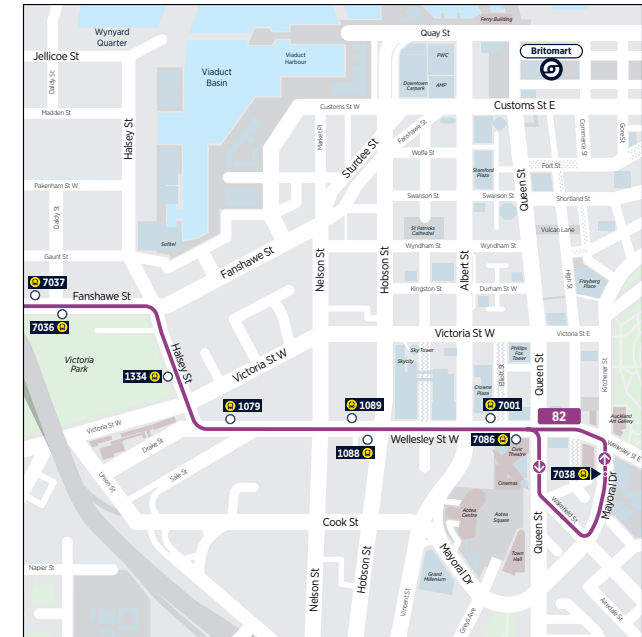

907 Constellation Station to Campbells Bay

via Target Rd, Sunnynook Rd and Sunnynook Station

	Constellation Station (Stop 4223)	Sunnynook Rd / Sunnynook Station (Stop 3238)	Beach Rd / Kowhai Rd
Sunday and Public Holidays	06:45	06:52	07:05
	07:45	07:52	08:08
	08:45	08:52	09:08
	09:45	09:52	10:05
	10:45	10:52	11:05
	11:45	11:52	12:05
	12:45	12:52	13:05
	13:45	13:53	14:05
	14:45	14:53	15:05
	15:45	15:52	16:10
16:45	16:53	17:10	
17:45	17:53	18:07	
18:45	18:53	19:07	
19:45	19:53	20:05	
20:45	20:52	21:05	
21:45	21:52	22:05	
22:45	22:52	23:05	

Route Map

City Centre

Akoranga Bus Station

Constellation Bus Station

Bus Stop 4224 **B**
3:00pm-8:00pm only

- 861** Bush Rd, Massey University, Glamorgan Dr, Torbay, Long Bay
- 901** Unsworth Dr, Wairau Rd
- 906** Link Dr, Glenfield, Windy Ridge, Archers Rd
- 907** Target Rd, Sunnynook Station, Campbells Bay

Bus Stop 4225 **C**

- 83** Mairangi Bay, Browns Bay
- 871** Forrest Hill Rd
- 878** East Coast Rd, Weatherly Rd, Browns Bay
- 883** Schnapper Rock
- 884** Apollo Dr, Triton Dr, Rosedale Rd, North Harbour Industrial Estate loop - anticlockwise. Mon to Fri only.
- 885** William Pickering Dr, Rosedale Rd, North Harbour Industrial Estate loop - clockwise. Mon to Fri only.
- 889** Apollo Dr, Hugh Green Dr