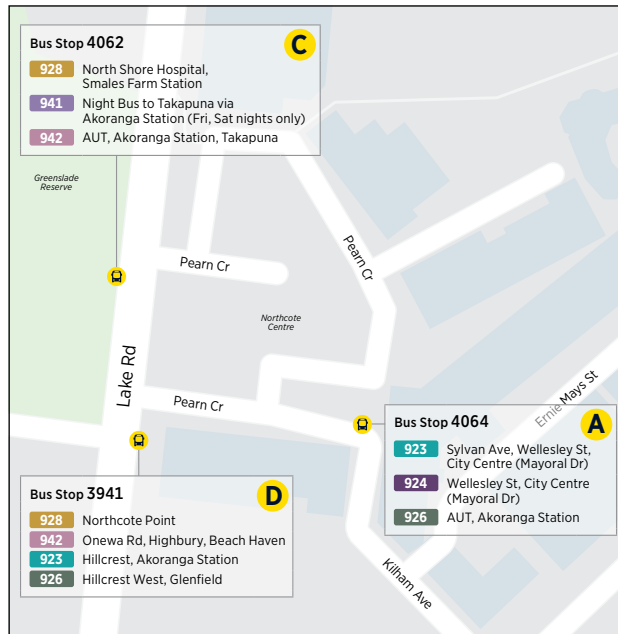

Akoranga Bus Station

Smales Farm Bus Station

Northcote

Takapuna Transport Centre