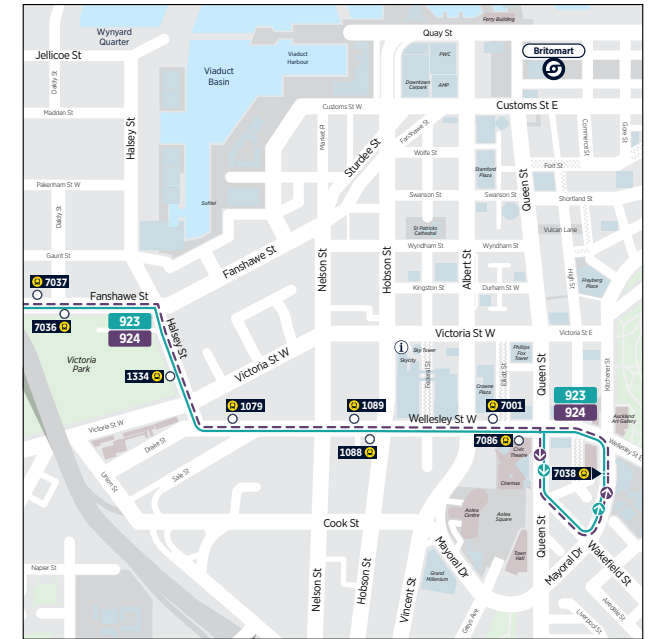

NB = After Beach Haven shops, this service travels to Smales Farm station via Kaipatiki Rd, Glenfield Rd, Chivalry Rd, Archers Rd and Wairau Rd
 NB2 = This trip ends at Beach Haven

Route Map

City Centre