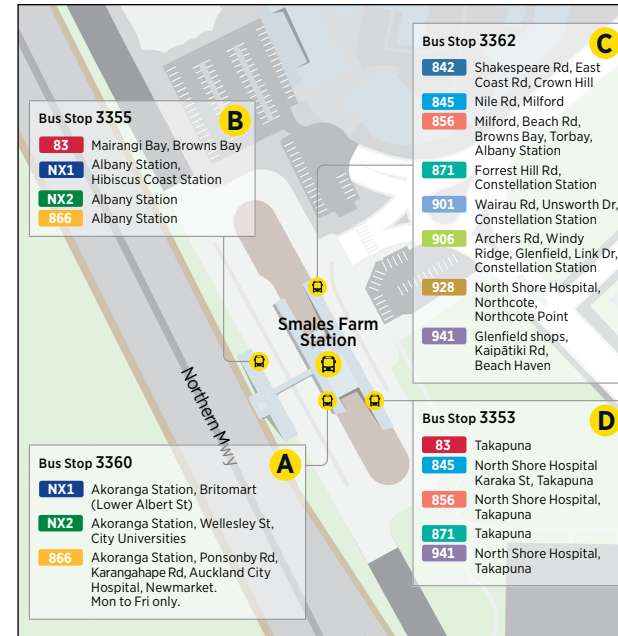

Smales Farm Bus Station