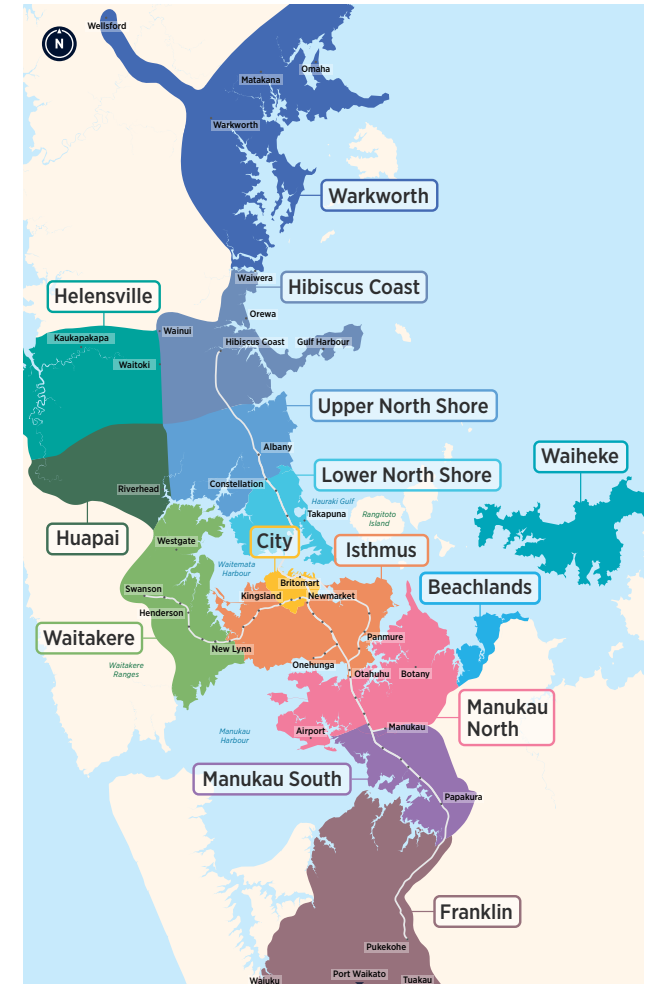

Hillcrest Northcote

Northern Bus Timetable

- 923
- 924
- 926
- 928
- 942

Routes

- **923** Akoranga Station, Hillcrest, Northcote, Sylvan Ave, Wellesley St, City Centre (Mayoral Dr)
- **924** Hillcrest, Northcote, Lake Rd, Onewa Rd, Wellesley St, City Centre (Mayoral Dr) (Monday to Friday morning peak only)
- **926** Glenfield, Hillcrest West, Akoranga Station
- **928** Northcote Point, Northcote, North Shore Hospital, Smales Farm Station
- **942** Beach Haven, Highbury, Onewa Rd, Northcote, Akoranga Station, Takapuna

Other timetables available in this area that may interest you

| Timetable | Routes |
|--|--|
| Devonport, Bayswater, Hauraki | 801, 802, 805, 806, 807, 814, Devonport Ferry, Bayswater Ferry |
| Campbells Bay, Sunnynook, Milford, Takapuna | 82, 83, 842, 843, 845, 856, 871, 907 |
| Long Bay, Torbay, Browns Bay, Mairangi Bay | 83, 856, 861, 865, 878 |
| Beach Haven, Birkenhead | 97B, 97R, 917, 931, 933, 941, 942, 966, Beach Haven Ferry, Birkenhead Ferry |
| Glenfield, Bayview, Windy Ridge | 95B, 95C, 906, 917, 939, 941, Birkenhead Ferry |
| Greenhithe, Unsworth Heights, Wairau Valley | 120, 901, 906, 907 |
| Albany | 883, 884, 885, 861, 866, 889, 917 |
| Hibiscus Coast | 128, 981, 982, 983, 984, 985, 986, 988, NX1, Gulf Harbour Ferry |
| Hibiscus Coast Station, Albany Station, Britomart (Lower Albert St) via all Northern Busway stations | NX1 |
| Albany Station, City universities, Wellesley St via all Northern Busway stations | NX2 |
| Warkworth | 995, 996, 997, 998 |

Fare Zones & Boundaries

- Warkworth
- Hibiscus Coast
- Upper North Shore
- Lower North Shore
- Helensville
- Huapai
- Waitakere
- City
- Isthmus
- Waiheke
- Manukau North
- Manukau South
- Franklin
- Beachlands

NB = After Beach Haven shops, this service travels to Smales Farm station via Kaipatiki Rd, Glenfield Rd, Chivalry Rd, Archers Rd and Wairau Rd
 NB2 = This trip ends at Beach Haven

Route Map

City Centre