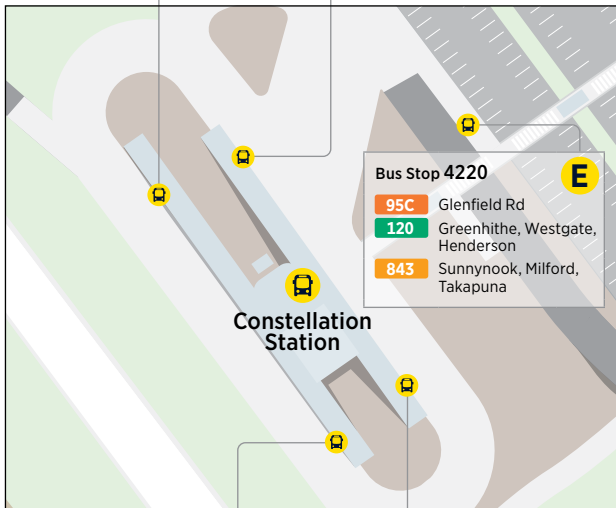

Constellation Bus Station

Bus Stop 4224
3:00pm-8:00pm only **B**

- **861** Bush Rd, Massey University, Glamorgan Dr, Torbay, Long Bay
- **901** Unsworth Dr, Wairau Rd
- **906** Link Dr, Glenfield, Windy Ridge, Archers Rd
- **907** Target Rd, Sunnynook Station, Campbells Bay

Bus Stop 4225 **C**

- **83** Mairangi Bay, Browns Bay
- **871** Forrest Hill Rd
- **878** East Coast Rd, Weatherly Rd, Browns Bay
- **883** Schnapper Rock
- **884** Apollo Dr, Triton Dr, Rosedale Rd, North Harbour Industrial Estate loop - anticlockwise. Mon to Fri only.
- **885** William Pickering Dr, Rosedale Rd, North Harbour Industrial Estate loop - clockwise. Mon to Fri only.
- **889** Apollo Dr, Hugh Green Dr

3:00pm-8:00pm only

- **NX1** Albany Station, Hibiscus Coast Station
- **NX2** Albany Station

Bus Stop 4220 **E**

- **95C** Glenfield Rd
- **120** Greenhithe, Westgate, Henderson
- **843** Sunnynook, Milford, Takapuna

Bus Stop 4222 **A**

- **NX1** Busway Stations, Britomart (Lower Albert St)
- **NX2** Busway Stations, Wellesley St, City Universities
- **83** Sunnynook Station, Smales Farm Station, Takapuna
- **866** Busway Stations, Ponsonby Rd, Karangahape Rd, Auckland City Hospital, Newmarket. Mon to Fri only.

Bus Stop 4223 **D**

- **866** Albany Station
- **NX1** Albany Station, Hibiscus Coast Station
- **NX2** Albany Station

NX1 & NX2 towards Albany will depart Stop C between 3:00pm-8:00pm

- **861** Bush Rd, Massey University, Glamorgan Dr, Torbay, Long Bay
- **901** Unsworth Dr, Wairau Rd
- **906** Link Dr, Glenfield, Windy Ridge, Archers Rd
- **907** Target Rd, Sunnynook Station, Campbells Bay

861, 901, 906, 907 will depart Stop B between 3:00pm-8:00pm

Hibiscus Coast Bus Station

Bus Stop 4981 **A**

- **NX1** Albany Station, Northern Busway Stations, Britomart (Lower Albert St)
- **NX2** Albany Station, Northern Busway Stations, Wellesley St, City universities

Bus Stop 4982 **B**

- **128** Waitoki, Kaukapakapa, Helensville
- **986** Dairy Flat, Albany Station
- **995** Warkworth

Bus Stop 4984 **D**

- **981** Orewa, Waiwera
- **984** Red Beach, Orewa, Maygrove
- **985** Millwater, Orewa

Bus Stop 4983 **C**

- **982** Stanmore Bay, Brightside Rd, Little Manly, Gulf Harbour
- **983** Red Beach, Vipond Rd, Big Manly, Gulf Harbour

Hibiscus Coast Station

A map of the Hibiscus Coast Bus Station area. The station is a long, narrow structure with several bus stop icons. A parking area with a 'P' sign is visible. Roads shown include Hibiscus Coast Highway and Paimori Rd.

Smales Farm Bus Station

Bus Stop 3355 **B**

- **83** Mairangi Bay, Browns Bay
- **NX1** Albany Station, Hibiscus Coast Station
- **NX2** Albany Station
- **866** Albany Station

Bus Stop 3360 **A**

- **NX1** Akoranga Station, Britomart (Lower Albert St)
- **NX2** Akoranga Station, Wellesley St, City Universities
- **866** Akoranga Station, Ponsonby Rd, Karangahape Rd, Auckland City Hospital, Newmarket. Mon to Fri only.

Bus Stop 3362 **C**

- **842** Shakespeare Rd, East Coast Rd, Crown Hill
- **845** Nile Rd, Milford
- **856** Milford, Beach Rd, Browns Bay, Torbay, Albany Station
- **871** Forrest Hill Rd, Constellation Station
- **901** Wairau Rd, Unsworth Dr, Constellation Station
- **906** Archers Rd, Windy Ridge, Glenfield, Link Dr, Constellation Station
- **928** North Shore Hospital, Northcote, Northcote Point
- **941** Glenfield shops, Kaipātiki Rd, Beach Haven

Bus Stop 3353 **D**

- **83** Takapuna
- **845** North Shore Hospital Karaka St, Takapuna
- **856** North Shore Hospital, Takapuna
- **871** Takapuna
- **941** North Shore Hospital, Takapuna

Smales Farm Station

A map of the Smales Farm Bus Station area. The station is a long, narrow structure with several bus stop icons. A parking area with a 'P' sign is visible. Roads shown include Northern Way and Paimori Rd.