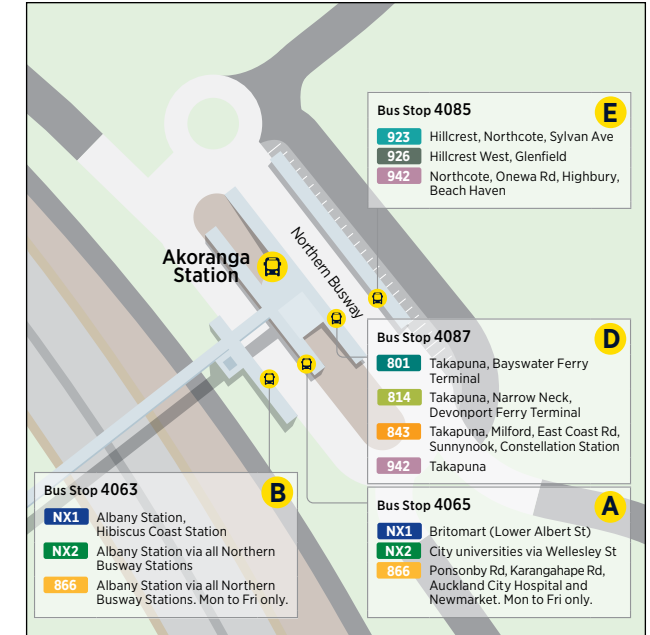

985 Hibiscus Coast Station to Orewa via Millwater

	Hibiscus Coast Station (stop 4984)	Bankside Rd / Millwater Shops (Stop 4544)	Moana Ave / Orewa Shops
Sunday and Public Holidays	07.08	07.14	07.28
	07.38	07.44	07.58
	08.08	08.14	08.28
	08.38	08.44	08.58
Then at the following minutes past each hour	:08	:14	:28
	:38	:44	:58
until	19:38	19:44	19:58
	20:08	20:14	20:28
	20:38	20:44	20:58
	21:08	21:14	21:28
	21:38	21:44	21:58
	22:08	22:14	22:28

Route Map

Silverdale to Hibiscus Coast Station

Silverdale from Hibiscus Coast Station

Albany Bus Station

Albany Station Bus Routes

Akoranga Bus Station

Constellation Bus Station

Bus Stop 4224
3:00pm-8:00pm only **B**

Bus Stop 4225 **C**

- 83** Mairangi Bay, Browns Bay
- 871** Forrest Hill Rd
- 878** East Coast Rd, Weatherly Rd, Browns Bay
- 883** Schnapper Rock
- 884** Apollo Dr, Triton Dr, Rosedale Rd, North Harbour Industrial Estate loop - anticlockwise. Mon to Fri only.
- 885** William Pickering Dr, Rosedale Rd, North Harbour Industrial Estate loop - clockwise. Mon to Fri only.
- 889** Apollo Dr, Hugh Green Dr

3:00pm-8:00pm only

- NX1** Albany Station, Hibiscus Coast Station
- NX2** Albany Station

Bus Stop 4220 **E**

- 95C** Glenfield Rd
- 120** Greenhithe, Westgate, Henderson
- 843** Sunnynook, Milford, Takapuna