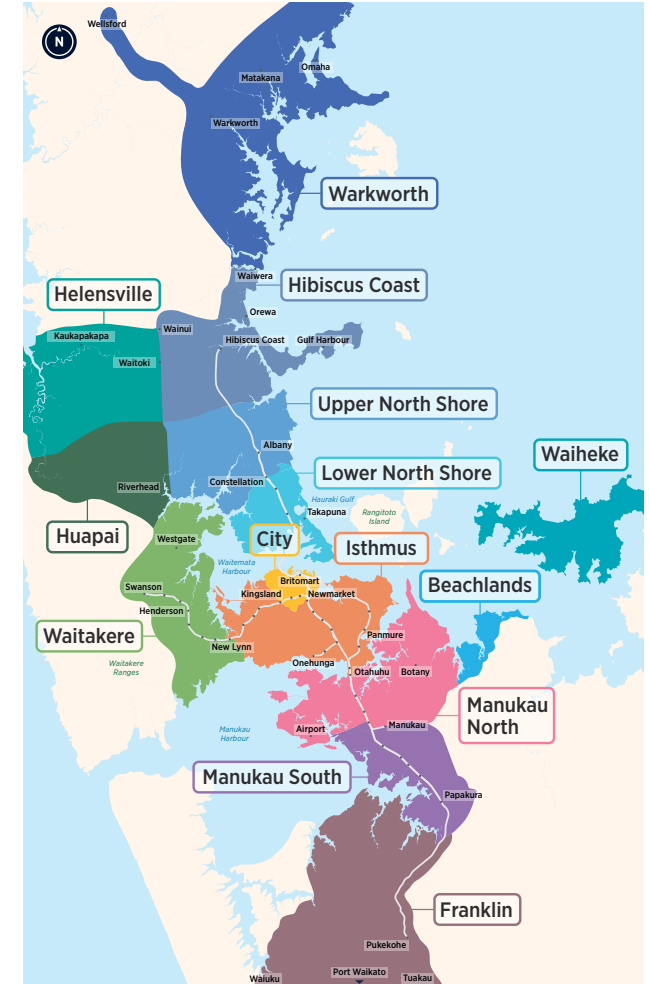

984

985

986

988

995

Routes

- **981** Waiwera, Orewa, Hibiscus Coast Station
- **982** Gulf Harbour, Manly Shops, Hibiscus Coast Station
- **983** Gulf Harbour, Vipond Rd, Red Beach, Hibiscus Coast Station
- **984** Orewa, Maygrove, Silverdale, Hibiscus Coast Station
- **985** Orewa, Millwater, Silverdale, Hibiscus Coast Station
- **986** Hibiscus Coast Station, Dairy Flat, Albany Station
- **988** Gulf Harbour Ferry Terminal, The Plaza
- **NX1** Northern Express via Busway
- **NX2** Northern Express via Busway

Other timetables available in this area that may interest you

Timetable	Routes
Devonport, Bayswater, Hauraki	801, 802, 805, 806, 807, 814, Devonport Ferry, Bayswater Ferry
Campbells Bay, Sunnynook, Milford, Takapuna	82, 83, 842, 843, 845, 856, 871, 907
Long Bay, Torbay, Browns Bay, Mairangi Bay	83, 856, 861, 865, 878
Beach Haven, Birkenhead	97B, 97R, 917, 931, 933, 941, 942, 966, Beach Haven Ferry, Birkenhead Ferry
Glenfield, Bayview, Windy Ridge	95B, 95C, 906, 917, 939, 941 Birkenhead Ferry
Hillcrest, Northcote	923, 924, 926, 928, 942
Greenhithe, Unsworth Heights, Wairau Valley	120, 901, 906, 907
Albany	883, 884, 885, 861, 866, 889, 917
Hibiscus Coast Station, Albany Station, Britomart (Lower Albert St) via all Northern Busway stations	NX1
Albany Station, City universities, Wellesley St via all Northern Busway stations	NX2
Warkworth	995, 996, 997, 998

Fare Zones & Boundaries

- Warkworth
- Huapai
- Manukau North
- Hibiscus Coast
- Waitakere
- Manukau South
- Upper North Shore
- City
- Franklin
- Lower North Shore
- Isthmus
- Beachlands
- Helensville
- Waiheke