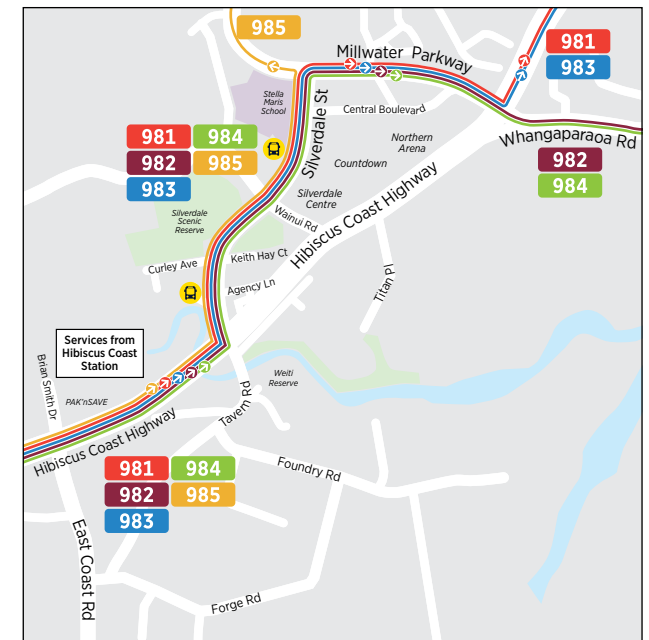

NX2 City universities to Hibiscus Coast Station
via Northern Busway

	Uni of Auckland / Wellesley St (Stop 7089)	Akoranga Station (Stop 4063)	Smales Farm Station (Stop 3355)	Sunnynook Station (Stop 3221)	Constellation Station (Stop 4223)	Albany Station (Stop 4227)	Hibiscus Coast Station
Monday to Friday	16:33	16:58	17:00	17:04	17:06	17:18	17:40
	16:46	17:14	17:16	17:20	17:22	17:34	17:56
	16:58	17:27	17:29	17:33	17:36	17:48	18:10
	17:10	17:39	17:41	17:45	17:48	18:00	18:22
	17:22	17:46	17:48	17:52	17:55	18:07	18:29
	17:35	17:59	18:01	18:05	18:07	18:18	18:40
	17:50	18:12	18:14	18:18	18:20	18:30	18:50
	18:05	18:27	18:29	18:33	18:35	18:43	19:04
	23:30	23:46	23:48	23:51	23:53	00:03	00:21
00:00	00:16	00:17	00:20	00:22	00:30	00:48	

Route Map

Silverdale to Hibiscus Coast Station

Silverdale from Hibiscus Coast Station

Albany Bus Station

Albany Station Bus Routes

Akoranga Bus Station

Constellation Bus Station

Bus Stop 4224
3:00pm-8:00pm only **B**

Bus Stop 4225 **C**

- 83** Mairangi Bay, Browns Bay
- 871** Forrest Hill Rd
- 878** East Coast Rd, Weatherly Rd, Browns Bay
- 883** Schnapper Rock
- 884** Apollo Dr, Triton Dr, Rosedale Rd, North Harbour Industrial Estate loop - anticlockwise. Mon to Fri only.
- 885** William Pickering Dr, Rosedale Rd, North Harbour Industrial Estate loop - clockwise. Mon to Fri only.
- 889** Apollo Dr, Hugh Green Dr