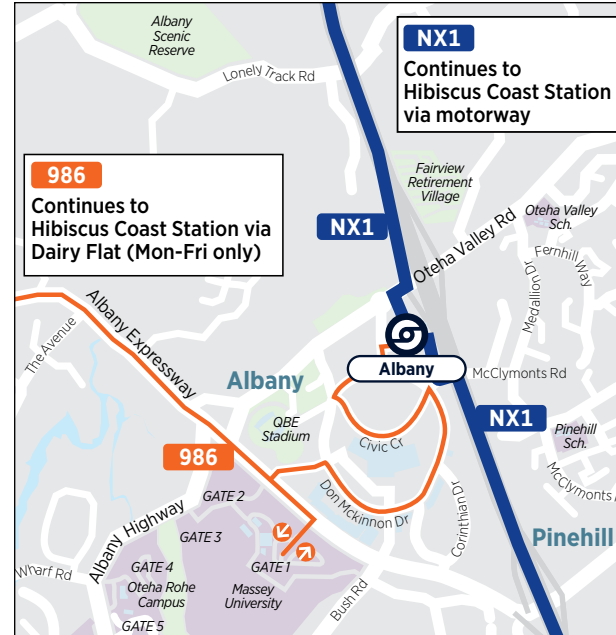

Route Map

Silverdale to Hibiscus Coast Station

Silverdale from Hibiscus Coast Station

Albany Bus Station

Albany Station Bus Routes

Akoranga Bus Station

Constellation Bus Station

Bus Stop 4224
3:00pm-8:00pm only **B**