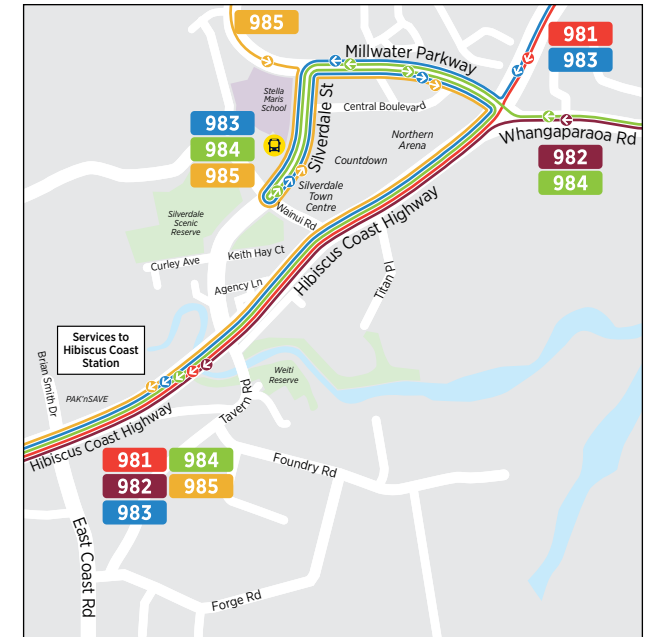

Silverdale to Hibiscus Coast Station