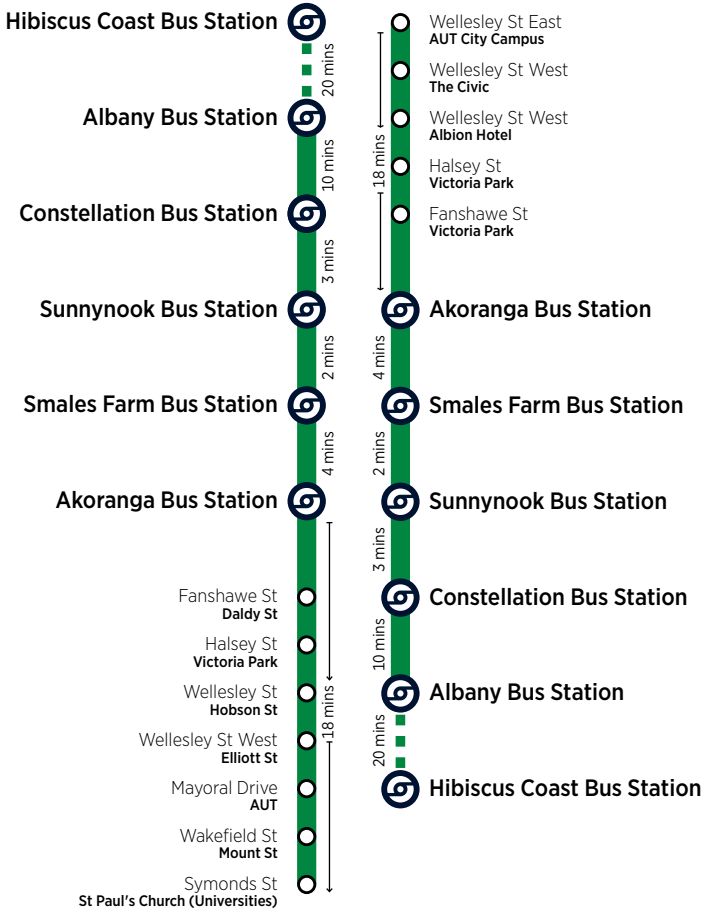

NX2

via Northern Busway

Legend		Average travel time, may vary with traffic	
	Bus route		Key station or connection point
			Bus stop

NX2 Hibiscus Coast Station / Albany Station / University via Northern Busway

Estimated frequency

To City universities

Monday to Friday	
From Hibiscus Coast Bus Station	
05:55, 06:20, 06:35, 06:47, 06:59	
07:11, 07:23, 07:35, 07:47	
From Albany Bus Station	
First bus: 06:00	
06:00 to 06:30	10 mins
then 06:37, 06:45, 06:52	
06:52 to 09:00	4 mins
then 09:00, 09:10, 09:20	
09:20 to 12:50	7-8 mins
12:50 to 18:00	10 mins
18:00 to 20:15	15 mins
20:25 to 22:40	15 mins
Last buses: 23:00 and 23:15	

To City universities

Saturday	
From Albany Bus Station	
First bus: 06:00	
06:00 to 23:15	15 mins
Last bus: 23:15	

To City universities

Sunday and Public Holidays	
From Albany Bus Station	
First bus: 06:00	
06:00 to 23:15	15 mins
Last bus: 23:15	

From City universities

Monday to Friday	
To Albany Bus Station	
First buses: 06:45, 07:00, 07:15, 07:30	
07:30 to 15:00	10 mins
15:00 to 16:21	5 mins
16:21 to 17:50	4 mins
17:50 to 18:30	5 mins
then 18:37, 18:45, 18:52, 19:00	
19:00 to midnight	15 mins
To Hibiscus Coast Bus Station	
16:33, 16:46, 16:58, 17:10	
17:22, 17:35, 17:50, 18:05	
23:30, midnight	
Last bus: Midnight	