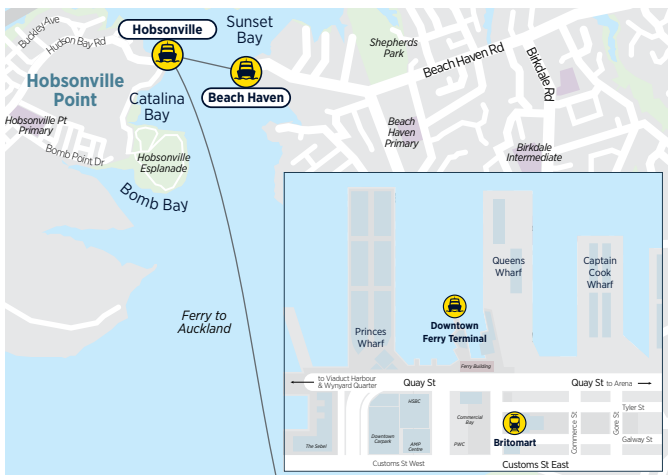

Hobsonville | Beach Haven | City Ferry

Monday to Friday (excluding public holidays)

Depart Downtown Auckland Pier 7	Hobsonville Pt Wharf	Beach Haven Wharf	Hobsonville Pt Wharf	Beach Haven Wharf	Arrive Downtown Auckland Pier 7
-	06:20	06:25	06:30	-	07:00
06:30	07:00	07:05	07:10	-	07:40
07:10	07:40	07:45	07:50	-	08:20
07:50	08:20	08:25	08:30	-	09:00
08:30	09:00	09:05	09:10	-	09:40
14:20	14:50	14:55	15:00	-	15:30
15:00	15:30	15:35	15:40	-	16:10
15:40	16:10	16:15	16:20	-	16:50
16:20	16:50	16:55	17:00	-	17:30
17:00	17:30	17:35	17:40	-	18:10
17:40	18:10	18:15	18:20	-	18:50
19:00	19:30	19:35	19:40	-	20:10
20:20	20:50	20:55	21:00	-	21:30

Saturday, Sunday and Public Holidays

Depart Downtown Auckland Pier 3	Hobsonville Pt Wharf	Beach Haven Wharf	Hobsonville Pt Wharf	Beach Haven Wharf	Arrive Downtown Auckland Pier 3
07:35	08:05	08:20	08:35	08:50	09:20
09:35	10:05	10:20	10:35	10:50	11:20
11:35	12:05	12:20	12:35	12:50	13:20
13:55	14:25	14:40	14:55	15:10	15:40
16:35	17:05	17:20	17:35	-	18:05
18:35	19:05	19:20	19:35	-	20:05
20:35	21:05	21:20	21:35	-	22:05
22:20**	22:50**	23:05**	23:20**	-	23:50**

** Operates Saturday only

This service is provided by Fullers360 and supported by HLC and partners.

Arrival times are approximate only and subject to weather and other unplanned circumstances

Effective 5 July 2021