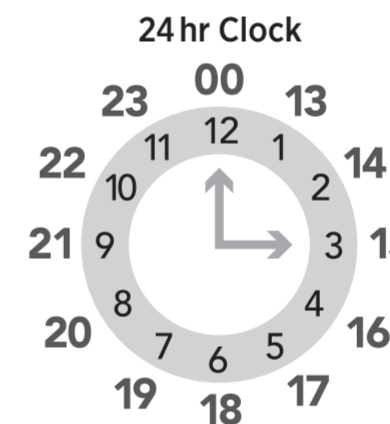

Pine Harbour Ferry Timetable

Towards Downtown Ferry Terminal

Pine Harbour to City (Pier 3)

Hrs	Monday to Friday only Minutes
03	-
04	-
05	-
06	20 40
07	00 20 40
08	00 20 40
09	10
10	20
11	40
12	-
13	00
14	20
15	20 40
16	00 20 40
17	00 20
18	00
19	00
20	30 Friday only
21	-
22	30 Friday only
23	-
00	-
01	-
02	-

Travel time approximately 35 minutes
No service on weekends and public holidays

City (Pier 3) to Pine Harbour

Hrs	Monday to Friday only Minutes
03	-
04	-
05	-
06	-
07	00 20 40
08	00 20 40
09	00 20 50
10	-
11	00
12	20
13	40
14	-
15	00
16	00 20 40
17	00 20 40
18	00 40
19	40
20	-
21	10 Friday only
22	-
23	10 Friday only
00	-
01	-
02	-

Travel time approximately 35 minutes
No service on weekends and public holidays

Downtown Ferry Terminal

Pine Harbour Local Area Map

*Public holidays. On public holidays a Sunday timetable operates. When Waitangi Day (6 Feb) or Anzac Day (25 April) fall on a Saturday, normal Saturday timetables operate. Over Christmas and the New Year, a reduced timetable may operate. If you're travelling during this time visit AT.govt.nz to plan your trip, or call 09 366 6400.