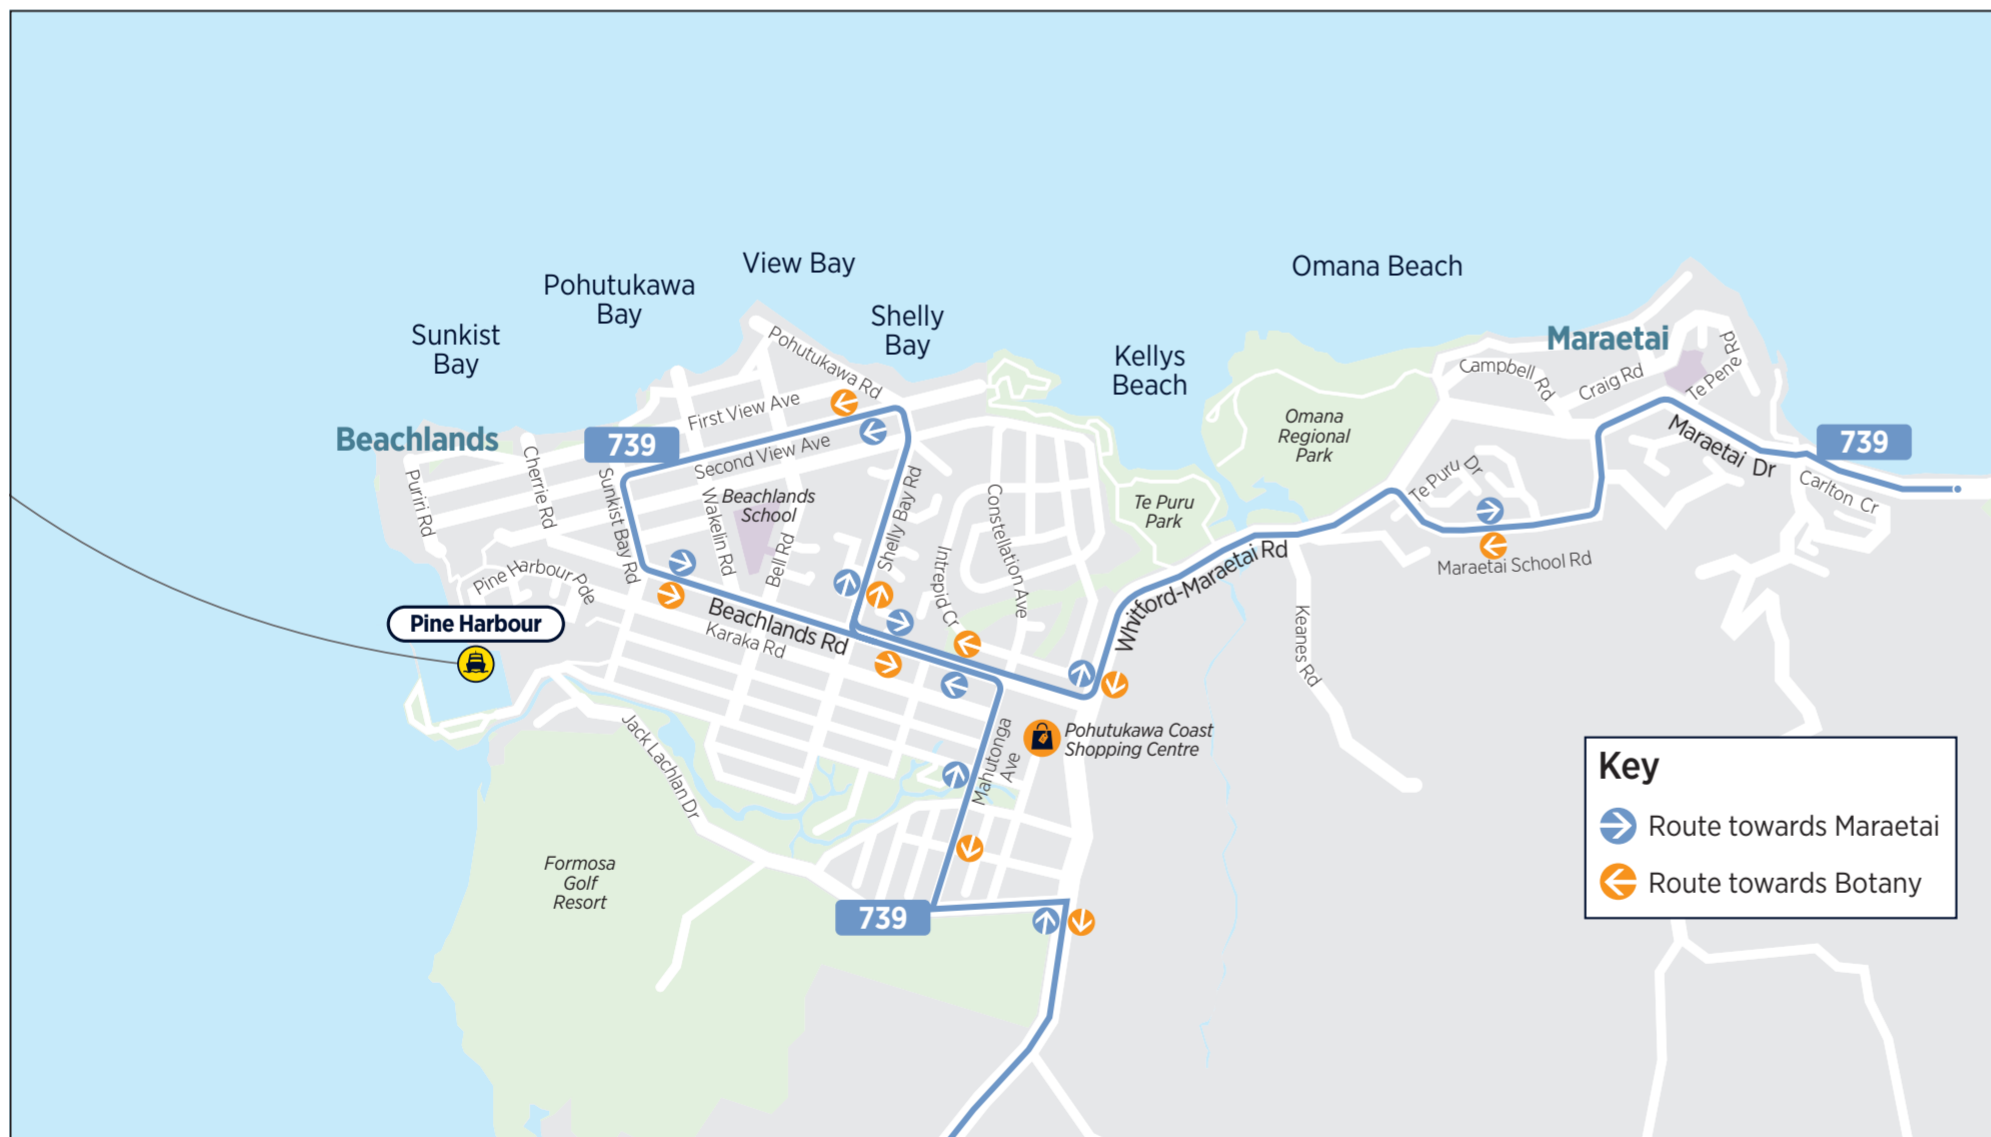

Pine Harbour Ferry Timetable

Towards Downtown Ferry Terminal

Pine Harbour to City (Pier 3)

Hrs	Monday to Friday only Minutes
03	-
04	-
05	-
06	20 40
07	00 20 40
08	00 20 40
09	10
10	20
11	40
12	-
13	00
14	20
15	20 40
16	00 20 40
17	00 20
18	00
19	00
20	30 Friday only
21	-
22	30 Friday only
23	-
00	-
01	-
02	-

Travel time approximately 35 minutes
No service on weekends and public holidays

City (Pier 3) to Pine Harbour

Hrs	Monday to Friday only Minutes
03	-
04	-
05	-
06	-
07	00 20 40
08	00 20 40
09	00 20 50
10	-
11	00
12	20
13	40
14	-
15	00
16	00 20 40
17	00 20 40
18	00 40
19	40
20	-
21	10 Friday only
22	-
23	10 Friday only
00	-
01	-
02	-

Travel time approximately 35 minutes
No service on weekends and public holidays

Downtown Ferry Terminal

Pine Harbour Local Area Map

*Public holidays. On public holidays a Sunday timetable operates. When Waitangi Day (6 Feb) or Anzac Day (25 April) fall on a Saturday, normal Saturday timetables operate. Over Christmas and the New Year, a reduced timetable may operate. If you're travelling during this time visit AT.govt.nz to plan your trip, or call 09 366 6400.