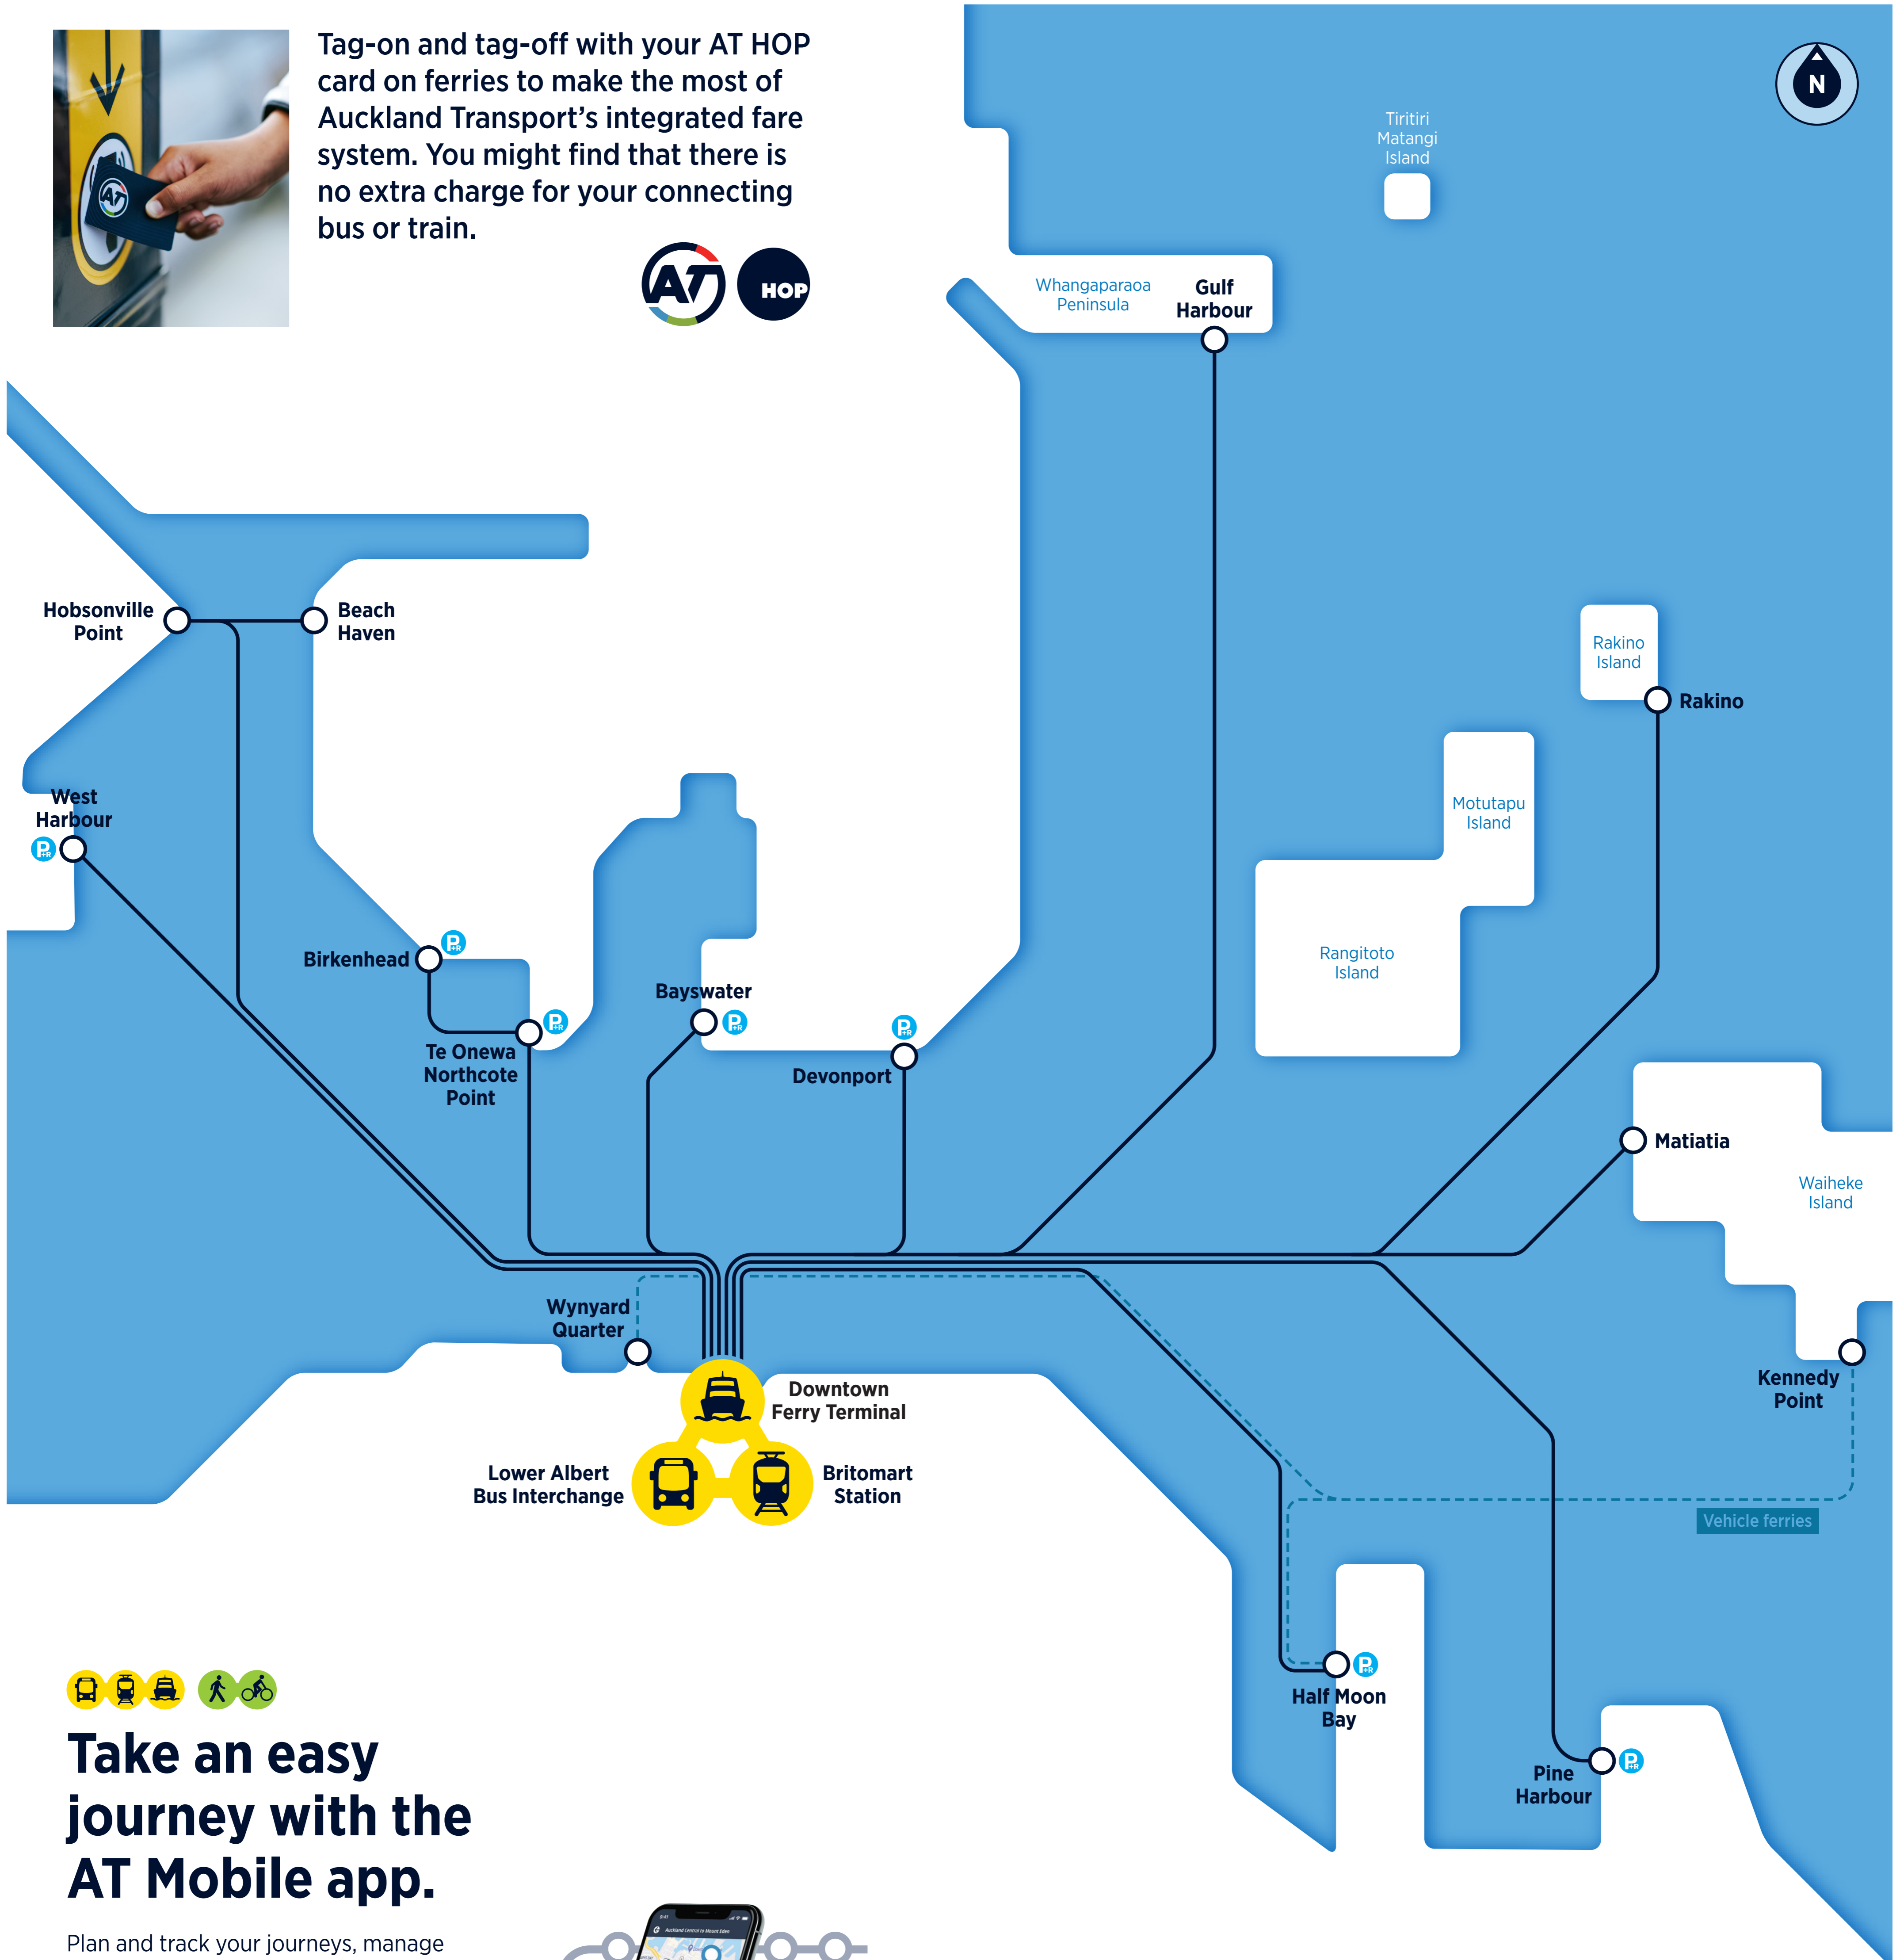

Auckland Ferry Network

Tag-on and tag-off with your AT HOP card on ferries to make the most of Auckland Transport's integrated fare system. You might find that there is no extra charge for your connecting bus or train.

Take an easy journey with the AT Mobile app.

Plan and track your journeys, manage your AT HOP account and stay informed with service alerts.

[AT.govt.nz/atmobile](https://at.govt.nz/atmobile)

Park and sail facilities are available at Devonport, Birkenhead, Northcote Point, Bayswater, West Harbour (weekdays only), Pine Harbour, Half Moon Bay.