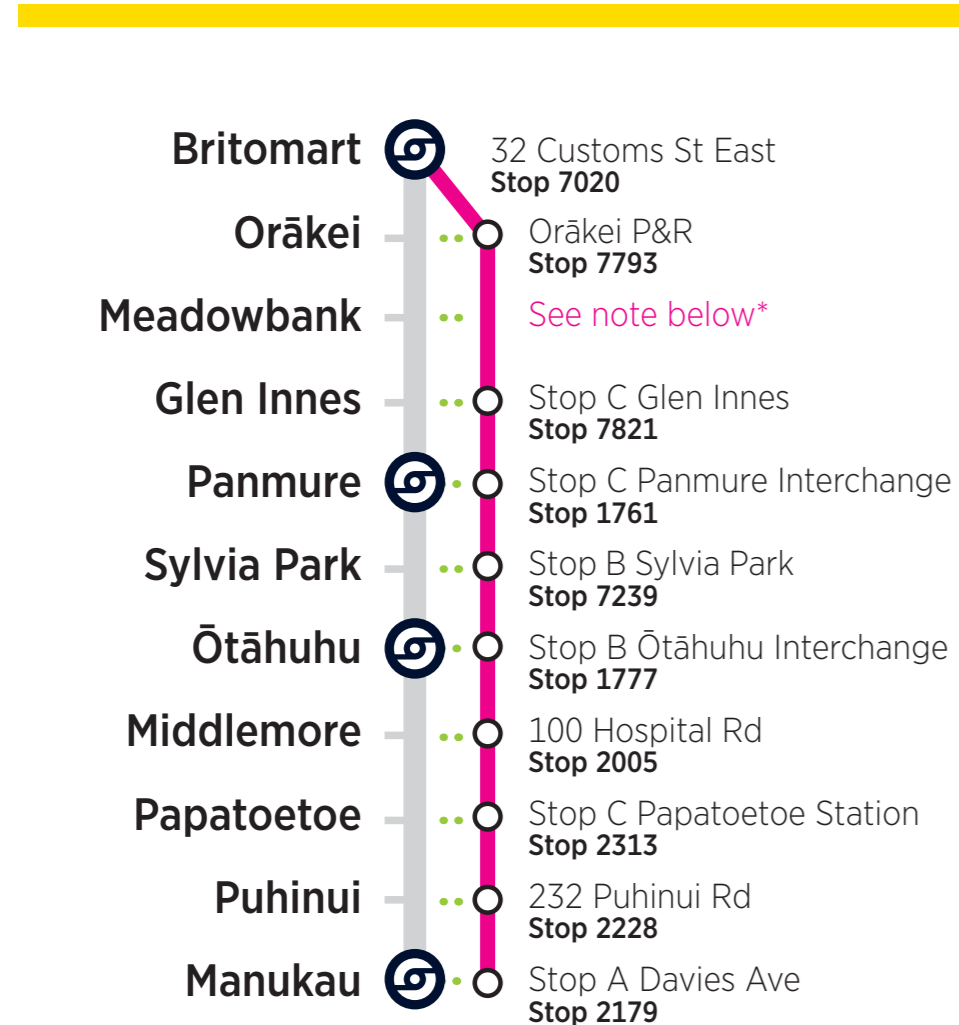

Towards Manukau

* Rail buses do not stop at Meadowbank.

STATION	Britomart	Orākei	Meadowbank	Glen Innes	Panmure	Sylvia Park	Ōtāhuhu	Middlemore	Papatoetoe	Puhinui	Manukau
RAIL BUS STOP	Customs St East Stop 7020	Orākei P&R Stop 7793	—	Stop C Glen Innes Stop 7821	Stop C Panmure Interchange Stop 1761	Stop B Sylvia Park Stop 7239	Stop B Ōtāhuhu Interchange Stop 1777	100 Hospital Rd Stop 2005	Stop C Papatoetoe Station Stop 2313	232 Puhinui Rd Stop 2228	Stop A Davies Ave Stop 2179
RBE	06:36	06:46	-	06:56	07:03	07:10	07:25	07:30	07:35	07:40	07:47
RBE	06:56	07:06	-	07:16	07:23	07:30	07:45	07:50	07:55	08:00	08:07
RBE	07:16	07:26	-	07:36	07:43	07:50	08:05	08:10	08:15	08:20	08:27
RBE	07:36	07:46	-	07:56	08:03	08:10	08:25	08:30	08:35	08:40	08:47
RBE	07:56	08:06	-	08:16	08:23	08:30	08:45	08:50	08:55	09:00	09:07
Then at the following minutes past each hour											
RBE	:16	:26	-	:36	:43	:50	:05	:10	:15	:20	:27
RBE	:36	:46	-	:56	:03	:10	:25	:30	:35	:40	:47
RBE	:56	:06	-	:16	:23	:30	:45	:50	:55	:00	e:07
Until											
RBE	18:16	18:26	-	18:36	18:43	18:50	19:05	19:10	19:15	19:20	19:27
RBE	18:36	18:46	-	18:56	19:03	19:10	19:25	19:30	19:35	19:40	19:47
RBE	18:56	19:06	-	19:16	19:23	19:30	19:45	19:50	19:55	20:00	20:07
RBE	19:16	19:26	-	19:36	19:43	19:50	20:05	20:10	20:15	20:20	20:27
RBE	19:36	19:46	-	19:56	20:03	20:10	20:25	20:30	20:35	20:40	20:47
RBE	19:56	20:06	-	20:16	20:23	20:30	20:45	20:50	20:55	21:00	21:07
RBE	20:26	20:36	-	20:46	20:53	21:00	21:15	21:20	21:25	21:30	21:37
RBE	20:56	21:06	-	21:16	21:23	21:30	21:45	21:50	21:55	22:00	22:07
RBE	21:26	21:36	-	21:46	21:53	22:00	22:15	22:20	22:25	22:30	22:37
RBE	21:56	22:06	-	22:16	22:23	22:30	22:45	22:50	22:55	23:00	23:07
Trips below operate Saturday only											
RBE	22:26	22:36	-	22:46	22:53	23:00	23:15	23:20	23:25	23:30	23:37
RBE	22:56	23:06	-	23:16	23:23	23:30	23:45	23:50	23:55	00:00	00:07
RBE	23:26	23:36	-	23:46	23:53	00:00	00:15	00:20	00:25	00:30	00:37
RBE	23:56	00:06	-	00:16	00:23	00:30	00:45	00:50	00:55	01:00	01:07
RBE	00:26	00:36	-	00:46	00:53	01:00	01:15	01:20	01:25	01:30	01:37

RBE = Rail Bus Eastern Line

- Please make yourself visible to the bus driver and signal the driver to stop.
- Customers paying by cash must purchase train tickets at a train station before boarding Rail Buses.
- AT HOP customers must tag-on when boarding and tag-off when leaving the bus.
- Your AT HOP fare for combined bus and train trips will be calculated based on the start and end of the journey. The journey can use up to five bus or train trips within four hours, with a maximum transfer time of 30 minutes between each trip (excludes SkyBus services).
- Terms of use for AT HOP cards are available at AT.govt.nz/ATHOP.
- Rail Buses cannot accommodate mobility scooters, bicycles, larger personal items, or pets.

Download the AT Mobile app from the App Store or Google Play
For more information visit AT.govt.nz or call 09 366 6400