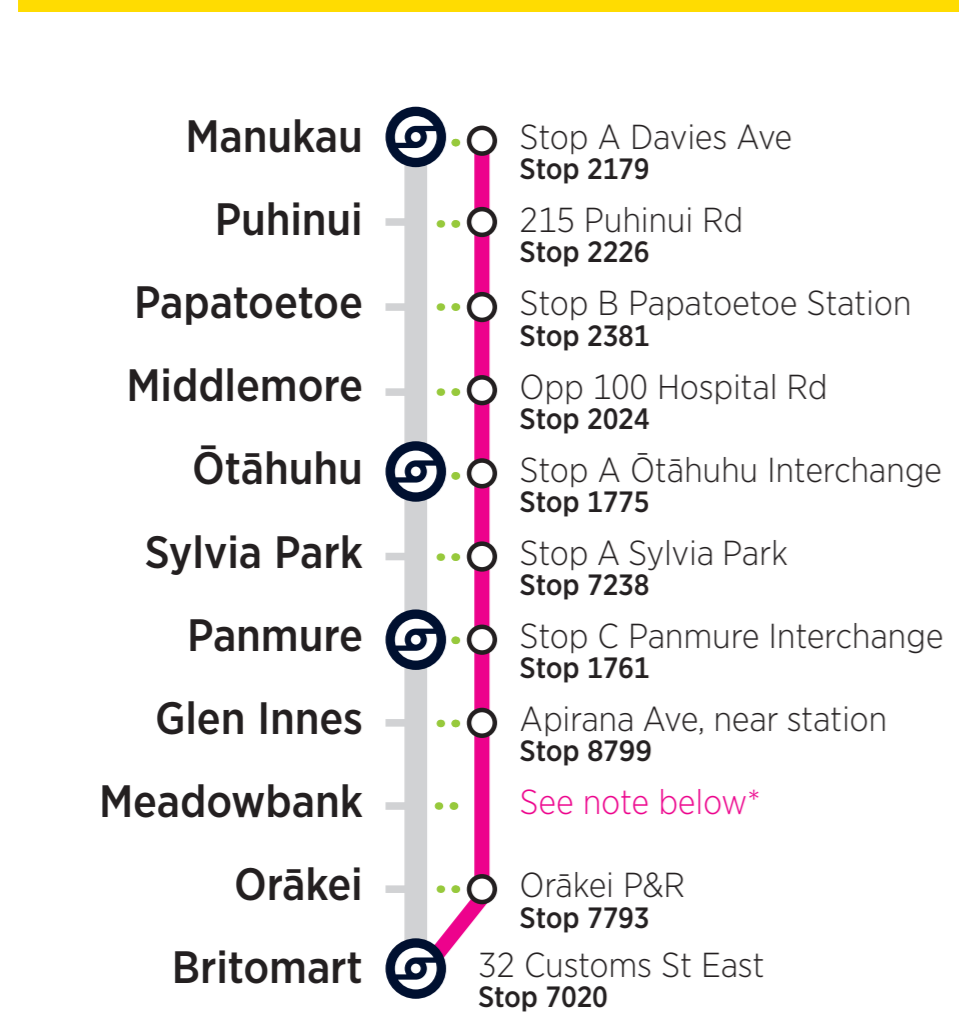

Towards Britomart City Centre

* Rail buses do not stop at Meadowbank.

STATION	Manukau	Puhinui	Papatoetoe	Middlemore	Ōtāhuhu	Sylvia Park	Panmure	Glen Innes	Meadowbank	Orākei	Britomart
RAIL BUS STOP	Stop A, Davies Ave Stop 2179	215 Puhinui Rd Stop 2226	Stop B Papatoetoe Station Stop 2381	Opposite 100 Hospital Rd Stop 2024	Stop A Ōtāhuhu Interchange Stop 1775	Stop A Sylvia Park Stop 7238	Stop C Panmure Interchange Stop 1761	Apirana Ave, near station Stop 8799	—	Orākei P&R Stop 7793	Customs St East Stop 7020
RBE	06:40	06:47	06:52	06:57	07:02	07:17	07:24	07:31	-	07:41	07:51
RBE	07:00	07:07	07:12	07:17	07:22	07:37	07:44	07:51	-	08:01	08:11
RBE	07:20	07:27	07:32	07:37	07:42	07:57	08:04	08:11	-	08:21	08:31
RBE	07:40	07:47	07:52	07:57	08:02	08:17	08:24	08:31	-	08:41	08:51
Then at the following minutes past each hour											
RBE	:00	:07	:12	:17	:22	:37	:44	:51	-	:01	:11
RBE	:20	:27	:32	:37	:42	:57	:04	:11	-	:21	:31
RBE	:40	:47	:52	:57	:02	:17	:24	:31	-	:41	:51
Until											
RBE	18:00	18:07	18:12	18:17	18:22	18:37	18:44	18:51	-	19:01	19:11
RBE	18:20	18:27	18:32	18:37	18:42	18:57	19:04	19:11	-	19:21	19:31
RBE	18:40	18:47	18:52	18:57	19:02	19:17	19:24	19:31	-	19:41	19:51
RBE	19:00	19:07	19:12	19:17	19:22	19:37	19:44	19:51	-	20:01	20:11
RBE	19:20	19:27	19:32	19:37	19:42	19:57	20:04	20:11	-	20:21	20:31
RBE	19:50	19:57	20:02	20:07	20:12	20:27	20:34	20:41	-	20:51	21:01
RBE	20:20	20:27	20:32	20:37	20:42	20:57	21:04	21:11	-	21:21	21:31
RBE	20:50	20:57	21:02	21:07	21:12	21:27	21:34	21:41	-	21:51	22:01
RBE	21:20	21:27	21:32	21:37	21:42	21:57	22:04	22:11	-	22:21	22:31
RBE	21:50	21:57	22:02	22:07	22:12	22:27	22:34	22:41	-	22:51	23:01
Trips below operate Saturday only											
RBE	22:20	22:27	22:32	22:37	22:42	22:57	23:04	23:11	-	23:21	23:31
RBE	22:50	22:57	23:02	23:07	23:12	23:27	23:34	23:41	-	23:51	00:01
RBE	23:20	23:27	23:32	23:37	23:42	23:57	00:04	00:11	-	00:21	00:31
RBE	23:50	23:57	00:02	00:07	00:12	00:27	00:34	00:41	-	00:51	01:01

RBE = Rail Bus Eastern Line