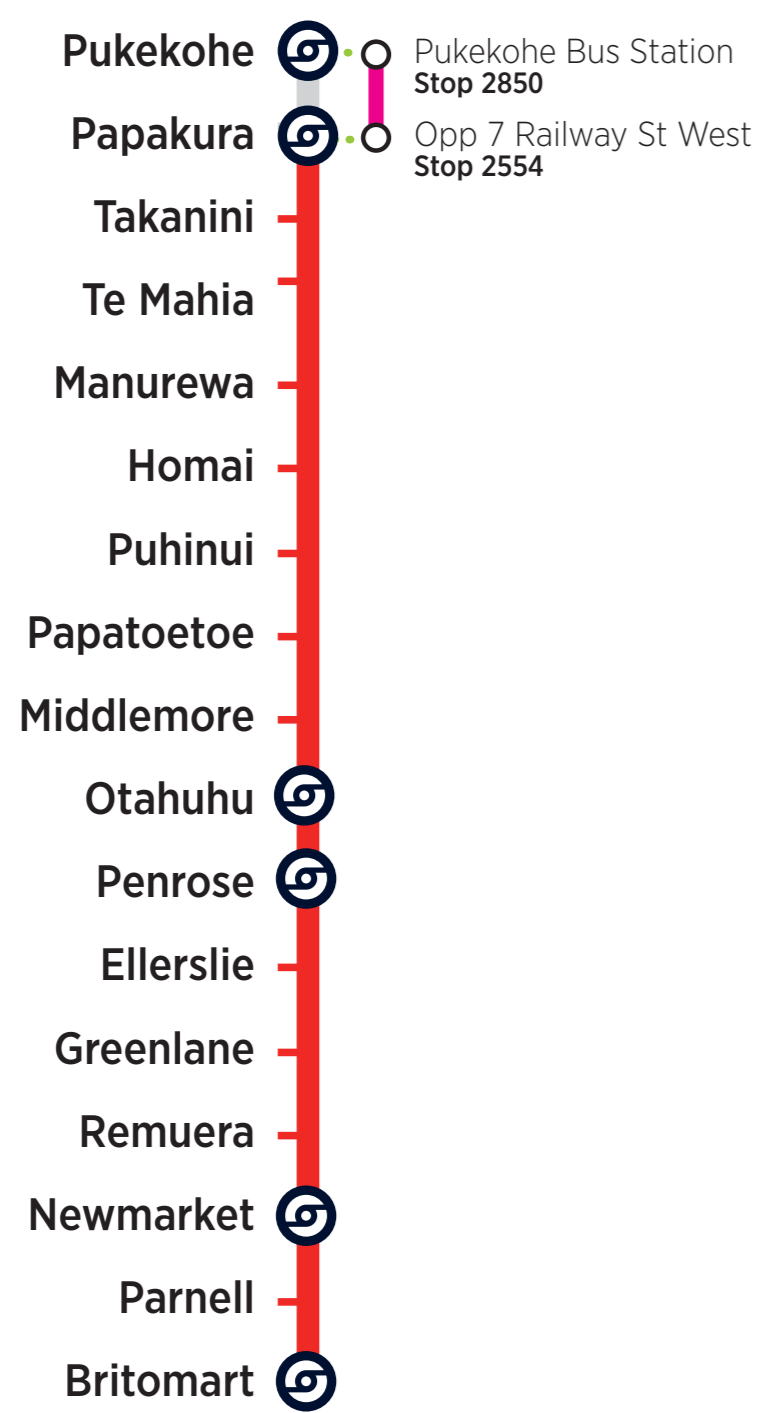

Southern Line

Rail Bus & Train Timetable

Sunday 8 August 2021

Rail buses replace trains between Pukekohe and Papakura

Towards Britomart City Centre

STATION	Pukekohe	Papakura Rail Bus	Papakura Train	Takanini	Te Mahia	Manurewa	Homai	Papatoetoe	Middlemore	Otahuhu	Penrose	Ellerslie	Greenlane	Remuera	Newmarket	Parnell	Britomart
RAIL BUS STOP	Pukekohe Bus Station Stop 2850	Opposite 7 Railway St West Stop 2554															
Running at the following minutes past each hour from 5:40am																	
RBS/TRAIN	:40	:04	:14	:18	:20	:22	:25	:32	:34	:38	:44	:47	:49	:52	:55	:59	:04
RBS/TRAIN	:00	:24	:34	:38	:40	:42	:45	:52	:54	:58	:04	:07	:09	:12	:15	:19	:24
RBS/TRAIN	:20	:44	:54	:58	:00	:02	:05	:12	:14	:18	:24	:27	:29	:32	:35	:39	:44
Until																	
RBS/TRAIN	15:40	16:04	16:14	16:18	16:20	16:22	16:25	16:32	16:34	16:38	16:44	16:47	16:49	16:52	16:55	16:59	17:04
RBS/TRAIN	16:00	16:24	16:34	16:38	16:40	16:42	16:45	16:52	16:54	16:58	17:04	17:07	17:09	17:12	17:15	17:19	17:24
RBS/TRAIN	16:20	16:44	16:54	16:58	17:00	17:02	17:05	17:12	17:14	17:18	17:24	17:27	17:29	17:32	17:35	17:39	17:44
RBS/TRAIN	16:40	17:04	17:14	17:18	17:20	17:22	17:25	17:32	17:34	17:38	17:44	17:47	17:49	17:52	17:55	17:59	18:04
RBS/TRAIN	17:00	17:24	17:34	17:38	17:40	17:42	17:45	17:52	17:54	17:58	18:04	18:07	18:09	18:12	18:15	18:19	18:24
RBS/TRAIN	17:20	17:44	17:54	17:58	18:00	18:02	18:05	18:12	18:14	18:18	18:24	18:27	18:29	18:32	18:35	18:39	18:44
RBS/TRAIN	17:40	18:04	18:14	18:18	18:20	18:22	18:25	18:32	18:34	18:38	18:44	18:47	18:49	18:52	18:55	18:59	19:04
RBS/TRAIN	18:00	18:24	18:34	18:38	18:40	18:42	18:45	18:52	18:54	18:58	19:04	19:07	19:09	19:12	19:15	19:19	19:24
RBS/TRAIN	18:30	18:54	19:04	19:08	19:10	19:12	19:15	19:22	19:24	19:28	19:34	19:37	19:39	19:42	19:45	19:49	19:54
RBS/TRAIN	19:00	19:24	19:34	19:38	19:40	19:42	19:45	19:52	19:54	19:58	20:04	20:07	20:09	20:12	20:15	20:19	20:24
RBS/TRAIN	19:30	19:54	20:04	20:08	20:10	20:12	20:15	20:22	20:24	20:28	20:34	20:37	20:39	20:42	20:45	20:49	20:54
RBS/TRAIN	20:00	20:24	20:34	20:38	20:40	20:42	20:45	20:52	20:54	20:58	21:04	21:07	21:09	21:12	21:15	21:19	21:24
RBS/TRAIN	20:30	20:54	21:04	21:08	21:10	21:12	21:15	21:22	21:24	21:28	21:34	21:37	21:39	21:42	21:45	21:49	21:54
RBS/TRAIN	21:00	21:24	21:34	21:38	21:40	21:42	21:45	21:52	21:54	21:58	22:04	22:07	22:09	22:12	22:15	22:19	22:24
RBS/TRAIN	21:30	21:54	22:04	22:08	22:10	22:12	22:15	22:22	22:24	22:28	22:34	22:37	22:39	22:42	22:45	22:49	22:54

RBS = Rail Bus Southern Line