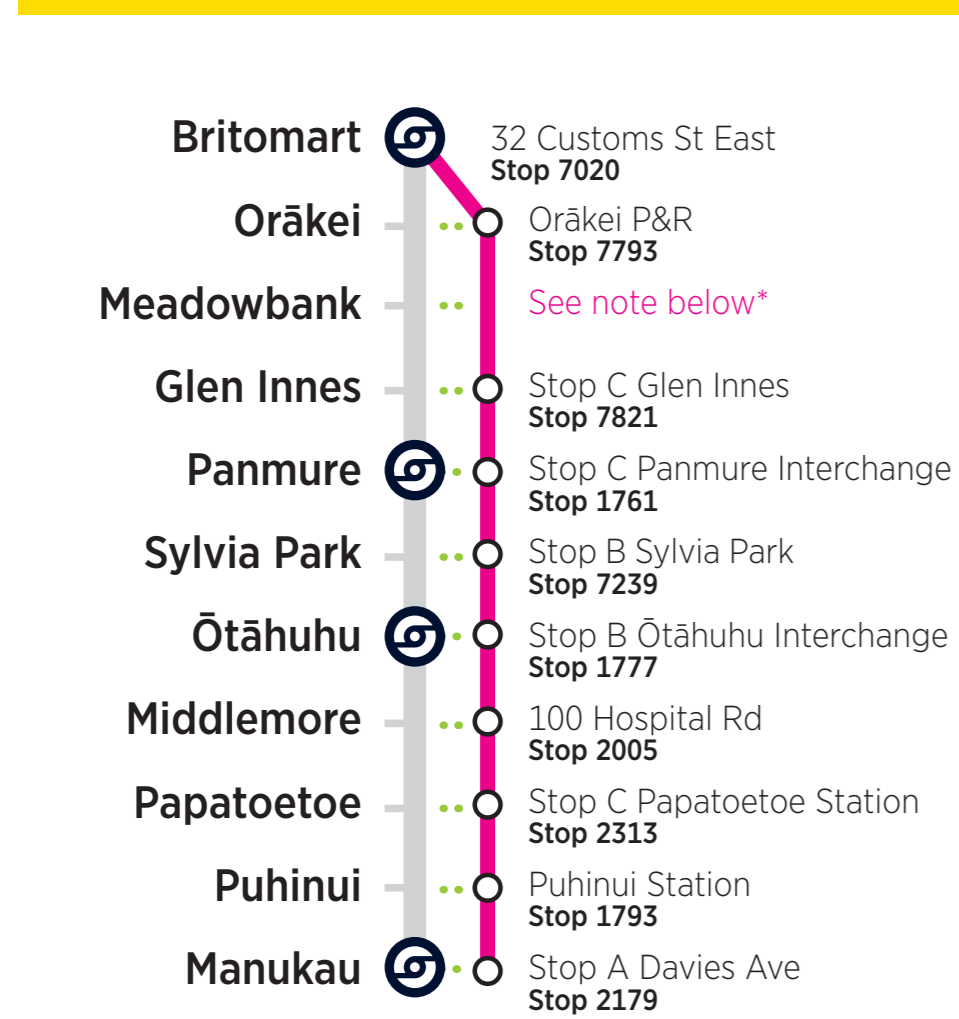

Towards Manukau

* Rail buses do not stop at Meadowbank.

STATION	Britomart	Orākei	Meadowbank	Glen Innes	Panmure	Sylvia Park	Ōtāhuhu	Middlemore	Papatoetoe	Puhinui	Manukau
RAIL BUS STOP	Customs St East Stop 7020	Orākei P&R Stop 7793	—	Stop C Glen Innes Stop 7821	Stop C Panmure Interchange Stop 1761	Stop B Sylvia Park Stop 7239	Stop B Ōtāhuhu Interchange Stop 1777	100 Hospital Rd Stop 2005	Stop C Papatoetoe Station Stop 2313	Puhinui Station Stop 1793	Stop A Davies Ave Stop 2179
RBE	06:36	06:46	-	06:56	07:03	07:10	07:25	07:30	07:35	07:40	07:47
RBE	06:56	07:06	-	07:16	07:23	07:30	07:45	07:50	07:55	08:00	08:07
RBE	07:16	07:26	-	07:36	07:43	07:50	08:05	08:10	08:15	08:20	08:27
RBE	07:36	07:46	-	07:56	08:03	08:10	08:25	08:30	08:35	08:40	08:47
RBE	07:56	08:06	-	08:16	08:23	08:30	08:45	08:50	08:55	09:00	09:07
Then at the following minutes past each hour											
RBE	:16	:26	-	:36	:43	:50	:05	:10	:15	:20	:27
RBE	:36	:46	-	:56	:03	:10	:25	:30	:35	:40	:47
RBE	:56	:06	-	:16	:23	:30	:45	:50	:55	:00	e:07
Until											
RBE	18:16	18:26	-	18:36	18:43	18:50	19:05	19:10	19:15	19:20	19:27
RBE	18:36	18:46	-	18:56	19:03	19:10	19:25	19:30	19:35	19:40	19:47
RBE	18:56	19:06	-	19:16	19:23	19:30	19:45	19:50	19:55	20:00	20:07
RBE	19:16	19:26	-	19:36	19:43	19:50	20:05	20:10	20:15	20:20	20:27
RBE	19:36	19:46	-	19:56	20:03	20:10	20:25	20:30	20:35	20:40	20:47
RBE	19:56	20:06	-	20:16	20:23	20:30	20:45	20:50	20:55	21:00	21:07
RBE	20:26	20:36	-	20:46	20:53	21:00	21:15	21:20	21:25	21:30	21:37
RBE	20:56	21:06	-	21:16	21:23	21:30	21:45	21:50	21:55	22:00	22:07
RBE	21:26	21:36	-	21:46	21:53	22:00	22:15	22:20	22:25	22:30	22:37
RBE	21:56	22:06	-	22:16	22:23	22:30	22:45	22:50	22:55	23:00	23:07
Trips below operate Saturday only											
RBE	22:26	22:36	-	22:46	22:53	23:00	23:15	23:20	23:25	23:30	23:37
RBE	22:56	23:06	-	23:16	23:23	23:30	23:45	23:50	23:55	00:00	00:07
RBE	23:26	23:36	-	23:46	23:53	00:00	00:15	00:20	00:25	00:30	00:37
RBE	23:56	00:06	-	00:16	00:23	00:30	00:45	00:50	00:55	01:00	01:07
RBE	00:26	00:36	-	00:46	00:53	01:00	01:15	01:20	01:25	01:30	01:37

RBE = Rail Bus Eastern Line

- Please make yourself visible to the bus driver and signal the driver to stop.
- Customers paying by cash must purchase train tickets at a train station before boarding Rail Buses.
- AT HOP customers must tag-on when boarding and tag-off when leaving the bus.
- Your AT HOP fare for combined bus and train trips will be calculated based on the start and end of the journey. The journey can use up to five bus or train trips within four hours, with a maximum transfer time of 30 minutes between each trip (excludes SkyBus services).
- Terms of use for AT HOP cards are available at AT.govt.nz/ATHOP.
- Rail Buses cannot accommodate mobility scooters, bicycles, larger personal items, or pets.

Download the AT Mobile app from the App Store or Google Play
For more information visit AT.govt.nz or call 09 366 6400