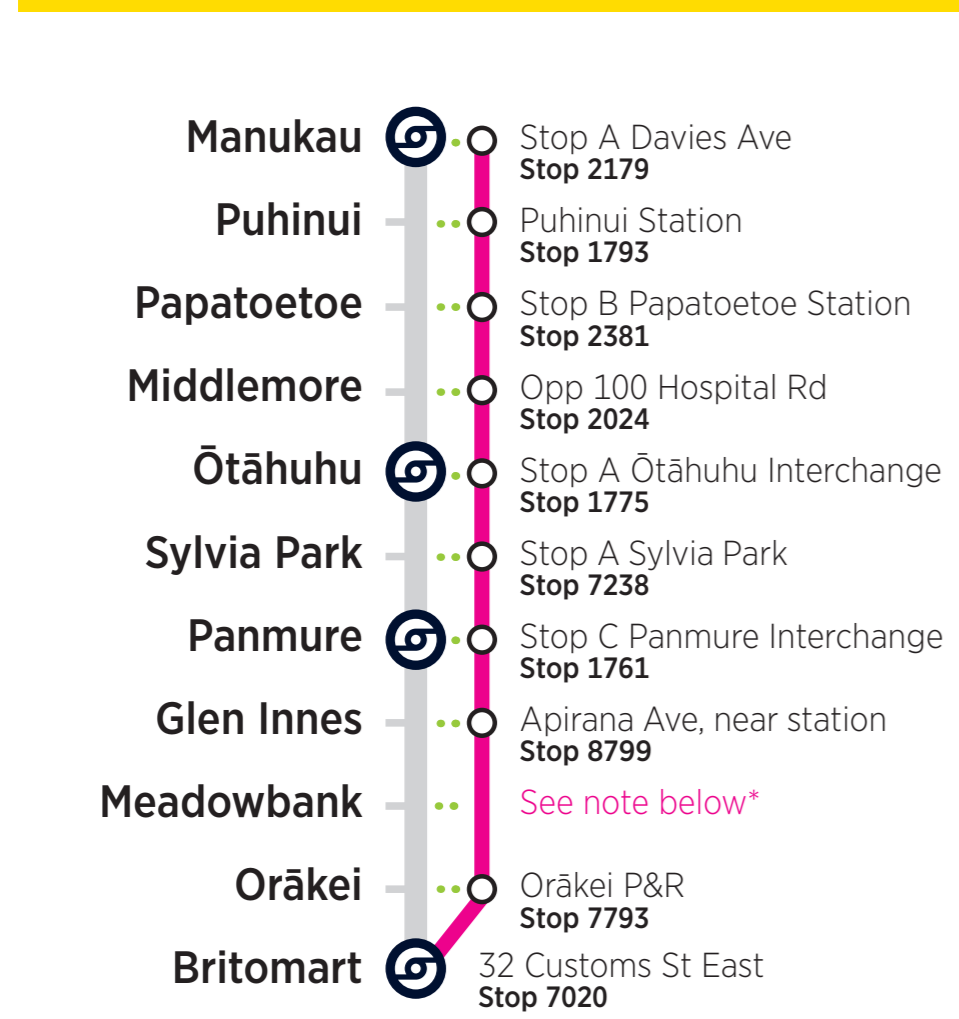

Towards Britomart City Centre

* Rail buses do not stop at Meadowbank.

STATION	Manukau	Puhinui	Papatoetoe	Middlemore	Ōtāhuhu	Sylvia Park	Panmure	Glen Innes	Meadowbank	Orākei	Britomart
RAIL BUS STOP	Stop A, Davies Ave Stop 2179	Puhinui Station Stop 1793	Stop B Papatoetoe Station Stop 2381	Opposite 100 Hospital Rd Stop 2024	Stop A Ōtāhuhu Interchange Stop 1775	Stop A Sylvia Park Stop 7238	Stop C Panmure Interchange Stop 1761	Apirana Ave, near station Stop 8799	—	Orākei P&R Stop 7793	Customs St East Stop 7020
RBE	06:40	06:47	06:52	06:57	07:02	07:17	07:24	07:31	-	07:41	07:51
RBE	07:00	07:07	07:12	07:17	07:22	07:37	07:44	07:51	-	08:01	08:11
RBE	07:20	07:27	07:32	07:37	07:42	07:57	08:04	08:11	-	08:21	08:31
RBE	07:40	07:47	07:52	07:57	08:02	08:17	08:24	08:31	-	08:41	08:51
Then at the following minutes past each hour											
RBE	:00	:07	:12	:17	:22	:37	:44	:51	-	:01	:11
RBE	:20	:27	:32	:37	:42	:57	:04	:11	-	:21	:31
RBE	:40	:47	:52	:57	:02	:17	:24	:31	-	:41	:51
Until											
RBE	18:00	18:07	18:12	18:17	18:22	18:37	18:44	18:51	-	19:01	19:11
RBE	18:20	18:27	18:32	18:37	18:42	18:57	19:04	19:11	-	19:21	19:31
RBE	18:40	18:47	18:52	18:57	19:02	19:17	19:24	19:31	-	19:41	19:51
RBE	19:00	19:07	19:12	19:17	19:22	19:37	19:44	19:51	-	20:01	20:11
RBE	19:20	19:27	19:32	19:37	19:42	19:57	20:04	20:11	-	20:21	20:31
RBE	19:50	19:57	20:02	20:07	20:12	20:27	20:34	20:41	-	20:51	21:01
RBE	20:20	20:27	20:32	20:37	20:42	20:57	21:04	21:11	-	21:21	21:31
RBE	20:50	20:57	21:02	21:07	21:12	21:27	21:34	21:41	-	21:51	22:01
RBE	21:20	21:27	21:32	21:37	21:42	21:57	22:04	22:11	-	22:21	22:31
RBE	21:50	21:57	22:02	22:07	22:12	22:27	22:34	22:41	-	22:51	23:01
Trips below operate Saturday only											
RBE	22:20	22:27	22:32	22:37	22:42	22:57	23:04	23:11	-	23:21	23:31
RBE	22:50	22:57	23:02	23:07	23:12	23:27	23:34	23:41	-	23:51	00:01
RBE	23:20	23:27	23:32	23:37	23:42	23:57	00:04	00:11	-	00:21	00:31
RBE	23:50	23:57	00:02	00:07	00:12	00:27	00:34	00:41	-	00:51	01:01

RBE = Rail Bus Eastern Line