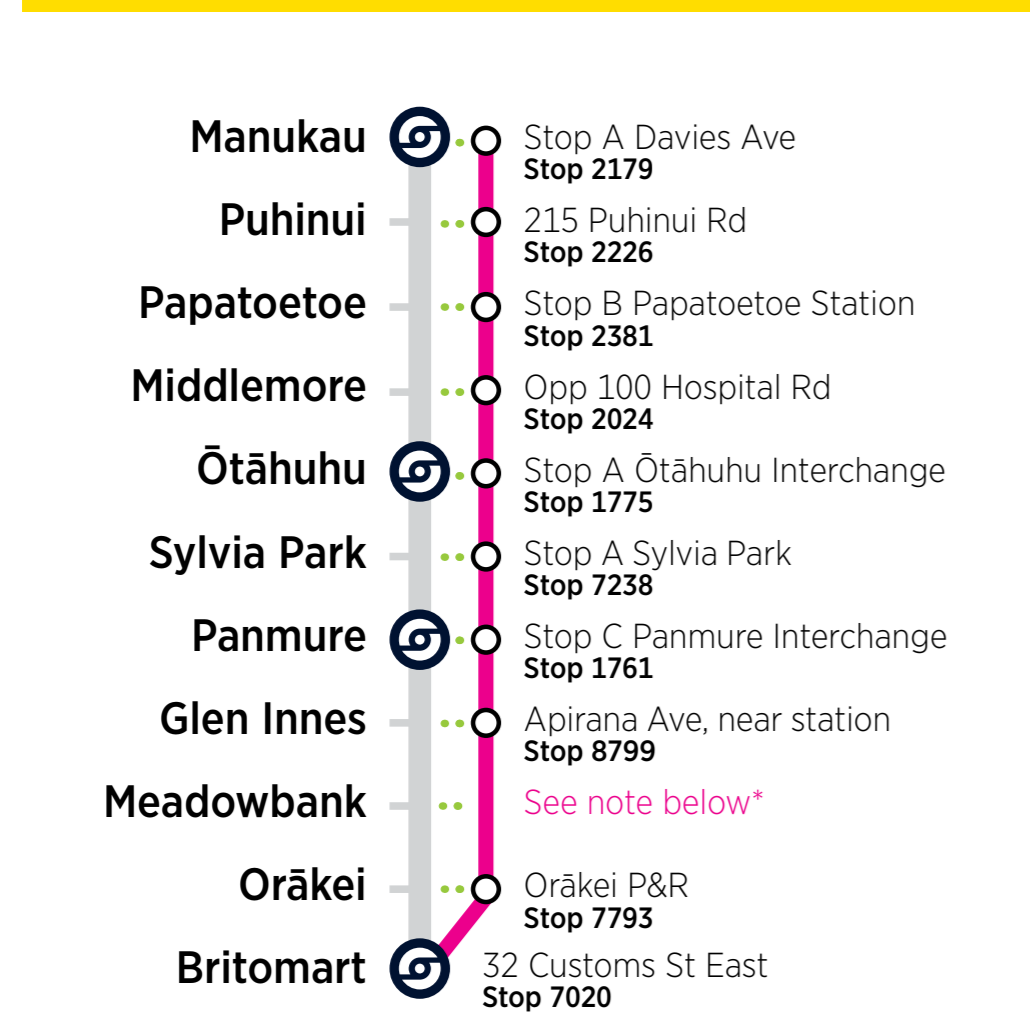

Eastern Line

Rail Bus Timetable

Saturday 4 and Sunday 5 September 2021

Rail buses replace trains between Britomart and Manukau

Towards Britomart City Centre

* Rail buses do not stop at Meadowbank.

STATION	Manukau	Puhinui	Papatoetoe	Middlemore	Ōtāhuhu	Sylvia Park	Panmure	Glen Innes	Meadowbank	Orākei	Britomart
RAIL BUS STOP	Stop A, Davies Ave Stop 2179	215 Puhinui Rd Stop 2226	Stop B Papatoetoe Station Stop 2381	Opposite 100 Hospital Rd Stop 2024	Stop A Ōtāhuhu Interchange Stop 1775	Stop A Sylvia Park Stop 7238	Stop C Panmure Interchange Stop 1761	Apirana Ave, near station Stop 8799	—	Orākei P&R Stop 7793	Customs St East Stop 7020
RBE	06:40	06:47	06:52	06:57	07:02	07:17	07:24	07:31	-	07:41	07:51
RBE	07:00	07:07	07:12	07:17	07:22	07:37	07:44	07:51	-	08:01	08:11
RBE	07:20	07:27	07:32	07:37	07:42	07:57	08:04	08:11	-	08:21	08:31
RBE	07:40	07:47	07:52	07:57	08:02	08:17	08:24	08:31	-	08:41	08:51
Then at the following minutes past each hour											
RBE	:00	:07	:12	:17	:22	:37	:44	:51	-	:01	:11
RBE	:20	:27	:32	:37	:42	:57	:04	:11	-	:21	:31
RBE	:40	:47	:52	:57	:02	:17	:24	:31	-	:41	:51
Until											
RBE	18:00	18:07	18:12	18:17	18:22	18:37	18:44	18:51	-	19:01	19:11
RBE	18:20	18:27	18:32	18:37	18:42	18:57	19:04	19:11	-	19:21	19:31
RBE	18:40	18:47	18:52	18:57	19:02	19:17	19:24	19:31	-	19:41	19:51
RBE	19:00	19:07	19:12	19:17	19:22	19:37	19:44	19:51	-	20:01	20:11
RBE	19:20	19:27	19:32	19:37	19:42	19:57	20:04	20:11	-	20:21	20:31
RBE	19:50	19:57	20:02	20:07	20:12	20:27	20:34	20:41	-	20:51	21:01
RBE	20:20	20:27	20:32	20:37	20:42	20:57	21:04	21:11	-	21:21	21:31
RBE	20:50	20:57	21:02	21:07	21:12	21:27	21:34	21:41	-	21:51	22:01
RBE	21:20	21:27	21:32	21:37	21:42	21:57	22:04	22:11	-	22:21	22:31
RBE	21:50	21:57	22:02	22:07	22:12	22:27	22:34	22:41	-	22:51	23:01
Trips below operate Saturday only											
RBE	22:20	22:27	22:32	22:37	22:42	22:57	23:04	23:11	-	23:21	23:31
RBE	22:50	22:57	23:02	23:07	23:12	23:27	23:34	23:41	-	23:51	00:01
RBE	23:20	23:27	23:32	23:37	23:42	23:57	00:04	00:11	-	00:21	00:31
RBE	23:50	23:57	00:02	00:07	00:12	00:27	00:34	00:41	-	00:51	01:01

RBE = Rail Bus Eastern Line