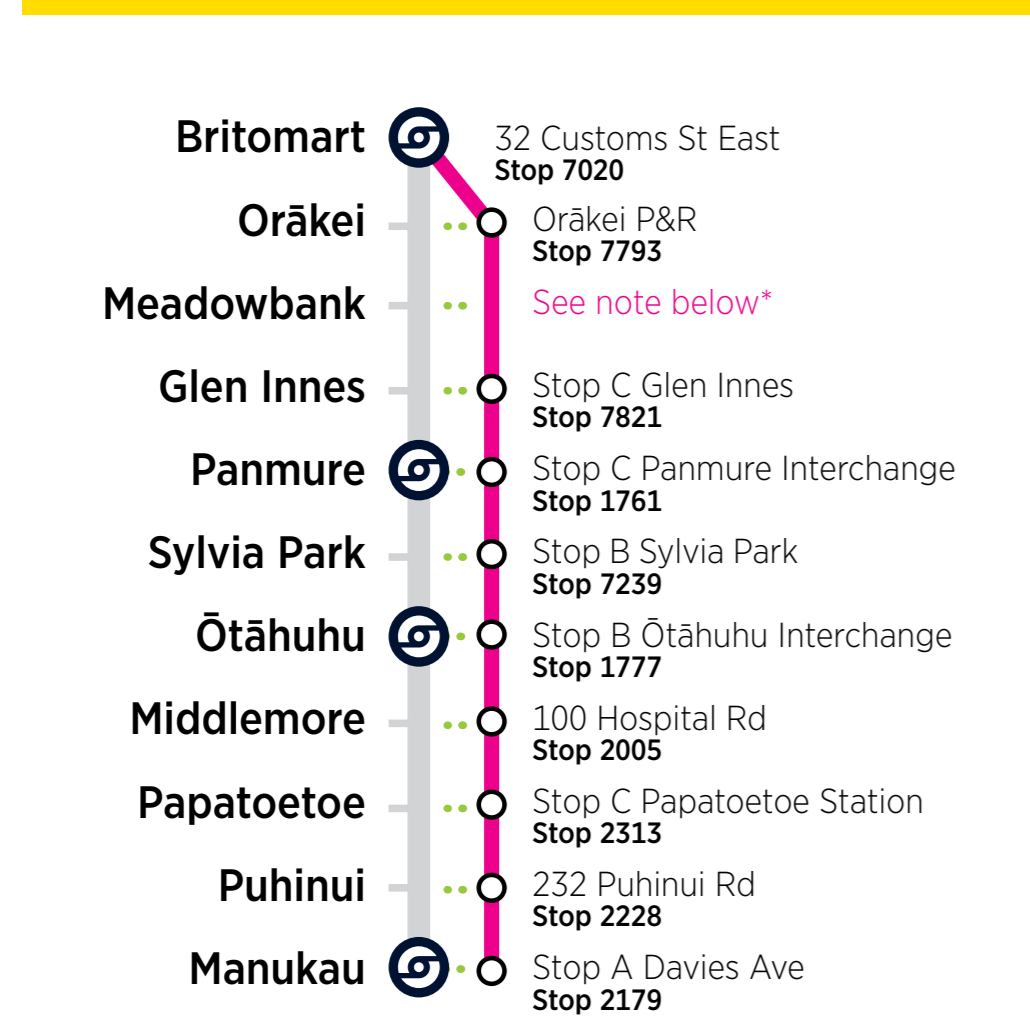

Towards Manukau

* Rail buses do not stop at Meadowbank.

STATION	Britomart	Orākei	Meadowbank	Glen Innes	Panmure	Sylvia Park	Ōtāhuhu	Middlemore	Papatoetoe	Puhinui	Manukau
RAIL BUS STOP	Customs St East Stop 7020	Orākei P&R Stop 7793	—	Stop C Glen Innes Stop 7821	Stop C Panmure Interchange Stop 1761	Stop B Sylvia Park Stop 7239	Stop B Ōtāhuhu Interchange Stop 1777	100 Hospital Rd Stop 2005	Stop C Papatoetoe Station Stop 2313	232 Puhinui Rd Stop 2228	Stop A Davies Ave Stop 2179
RBE	06:36	06:46	-	06:56	07:03	07:10	07:25	07:30	07:35	07:40	07:47
RBE	06:56	07:06	-	07:16	07:23	07:30	07:45	07:50	07:55	08:00	08:07
RBE	07:16	07:26	-	07:36	07:43	07:50	08:05	08:10	08:15	08:20	08:27
RBE	07:36	07:46	-	07:56	08:03	08:10	08:25	08:30	08:35	08:40	08:47
RBE	07:56	08:06	-	08:16	08:23	08:30	08:45	08:50	08:55	09:00	09:07
Then at the following minutes past each hour											
RBE	:16	:26	-	:36	:43	:50	:05	:10	:15	:20	:27
RBE	:36	:46	-	:56	:03	:10	:25	:30	:35	:40	:47
RBE	:56	:06	-	:16	:23	:30	:45	:50	:55	:00	:07
Until											
RBE	18:16	18:26	-	18:36	18:43	18:50	19:05	19:10	19:15	19:20	19:27
RBE	18:36	18:46	-	18:56	19:03	19:10	19:25	19:30	19:35	19:40	19:47
RBE	18:56	19:06	-	19:16	19:23	19:30	19:45	19:50	19:55	20:00	20:07
RBE	19:16	19:26	-	19:36	19:43	19:50	20:05	20:10	20:15	20:20	20:27
RBE	19:36	19:46	-	19:56	20:03	20:10	20:25	20:30	20:35	20:40	20:47
RBE	19:56	20:06	-	20:16	20:23	20:30	20:45	20:50	20:55	21:00	21:07
RBE	20:26	20:36	-	20:46	20:53	21:00	21:15	21:20	21:25	21:30	21:37
RBE	20:56	21:06	-	21:16	21:23	21:30	21:45	21:50	21:55	22:00	22:07
RBE	21:26	21:36	-	21:46	21:53	22:00	22:15	22:20	22:25	22:30	22:37
RBE	21:56	22:06	-	22:16	22:23	22:30	22:45	22:50	22:55	23:00	23:07
Trips below operate Saturday only											
RBE	22:26	22:36	-	22:46	22:53	23:00	23:15	23:20	23:25	23:30	23:37
RBE	22:56	23:06	-	23:16	23:23	23:30	23:45	23:50	23:55	00:00	00:07
RBE	23:26	23:36	-	23:46	23:53	00:00	00:15	00:20	00:25	00:30	00:37
RBE	23:56	00:06	-	00:16	00:23	00:30	00:45	00:50	00:55	01:00	01:07
RBE	00:26	00:36	-	00:46	00:53	01:00	01:15	01:20	01:25	01:30	01:37

RBE = Rail Bus Eastern Line

- Please make yourself visible to the bus driver and signal the driver to stop.
- Customers paying by cash must purchase train tickets at a train station before boarding Rail Buses.
- AT HOP customers must tag-on when boarding and tag-off when leaving the bus.
- Your AT HOP fare for combined bus and train trips will be calculated based on the start and end of the journey. The journey can use up to five bus or train trips within four hours, with a maximum transfer time of 30 minutes between each trip (excludes SkyBus services).
- Terms of use for AT HOP cards are available at AT.govt.nz/ATHOP.
- Rail Buses cannot accommodate mobility scooters, bicycles, larger personal items, or pets.

Download the AT Mobile app from the App Store or Google Play
For more information visit AT.govt.nz or call 09 366 6400