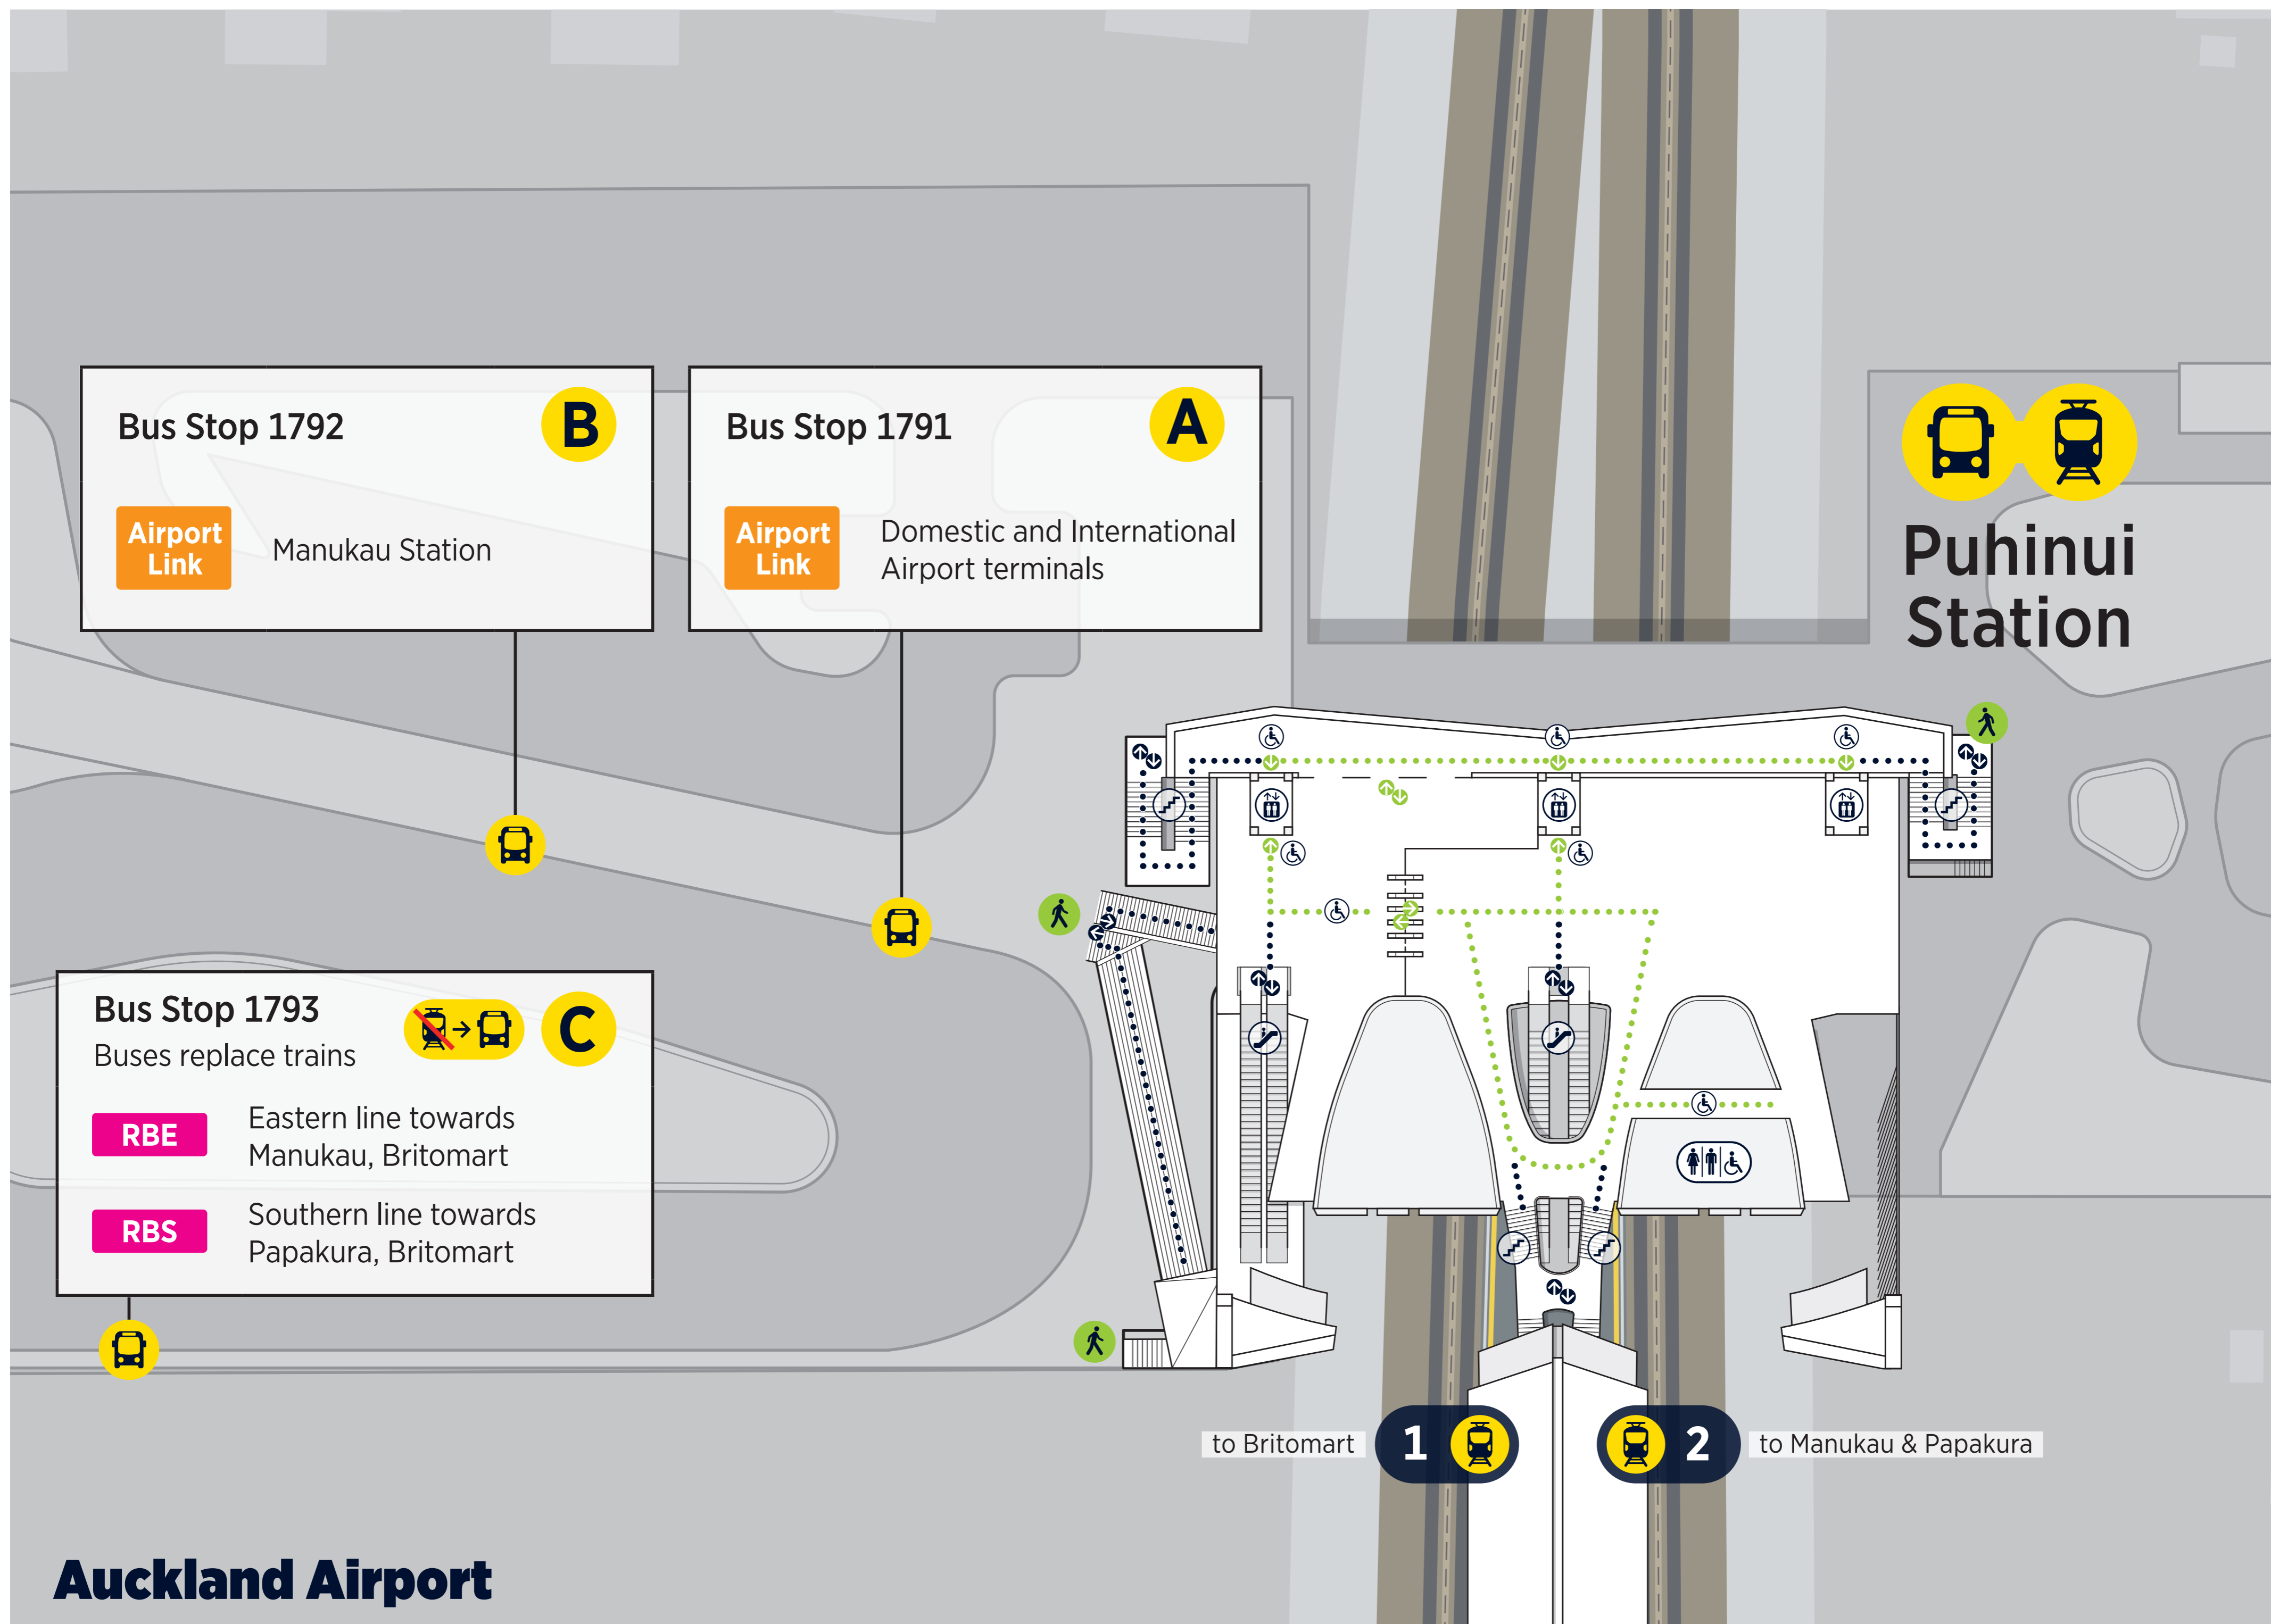

# Puhinui Station

## Auckland Airport

**Take an easy journey with the AT Mobile app.**

Plan and track your journeys, manage your AT HOP account and stay informed with service alerts.

[AT.govt.nz/atmobile](https://at.govt.nz/atmobile)