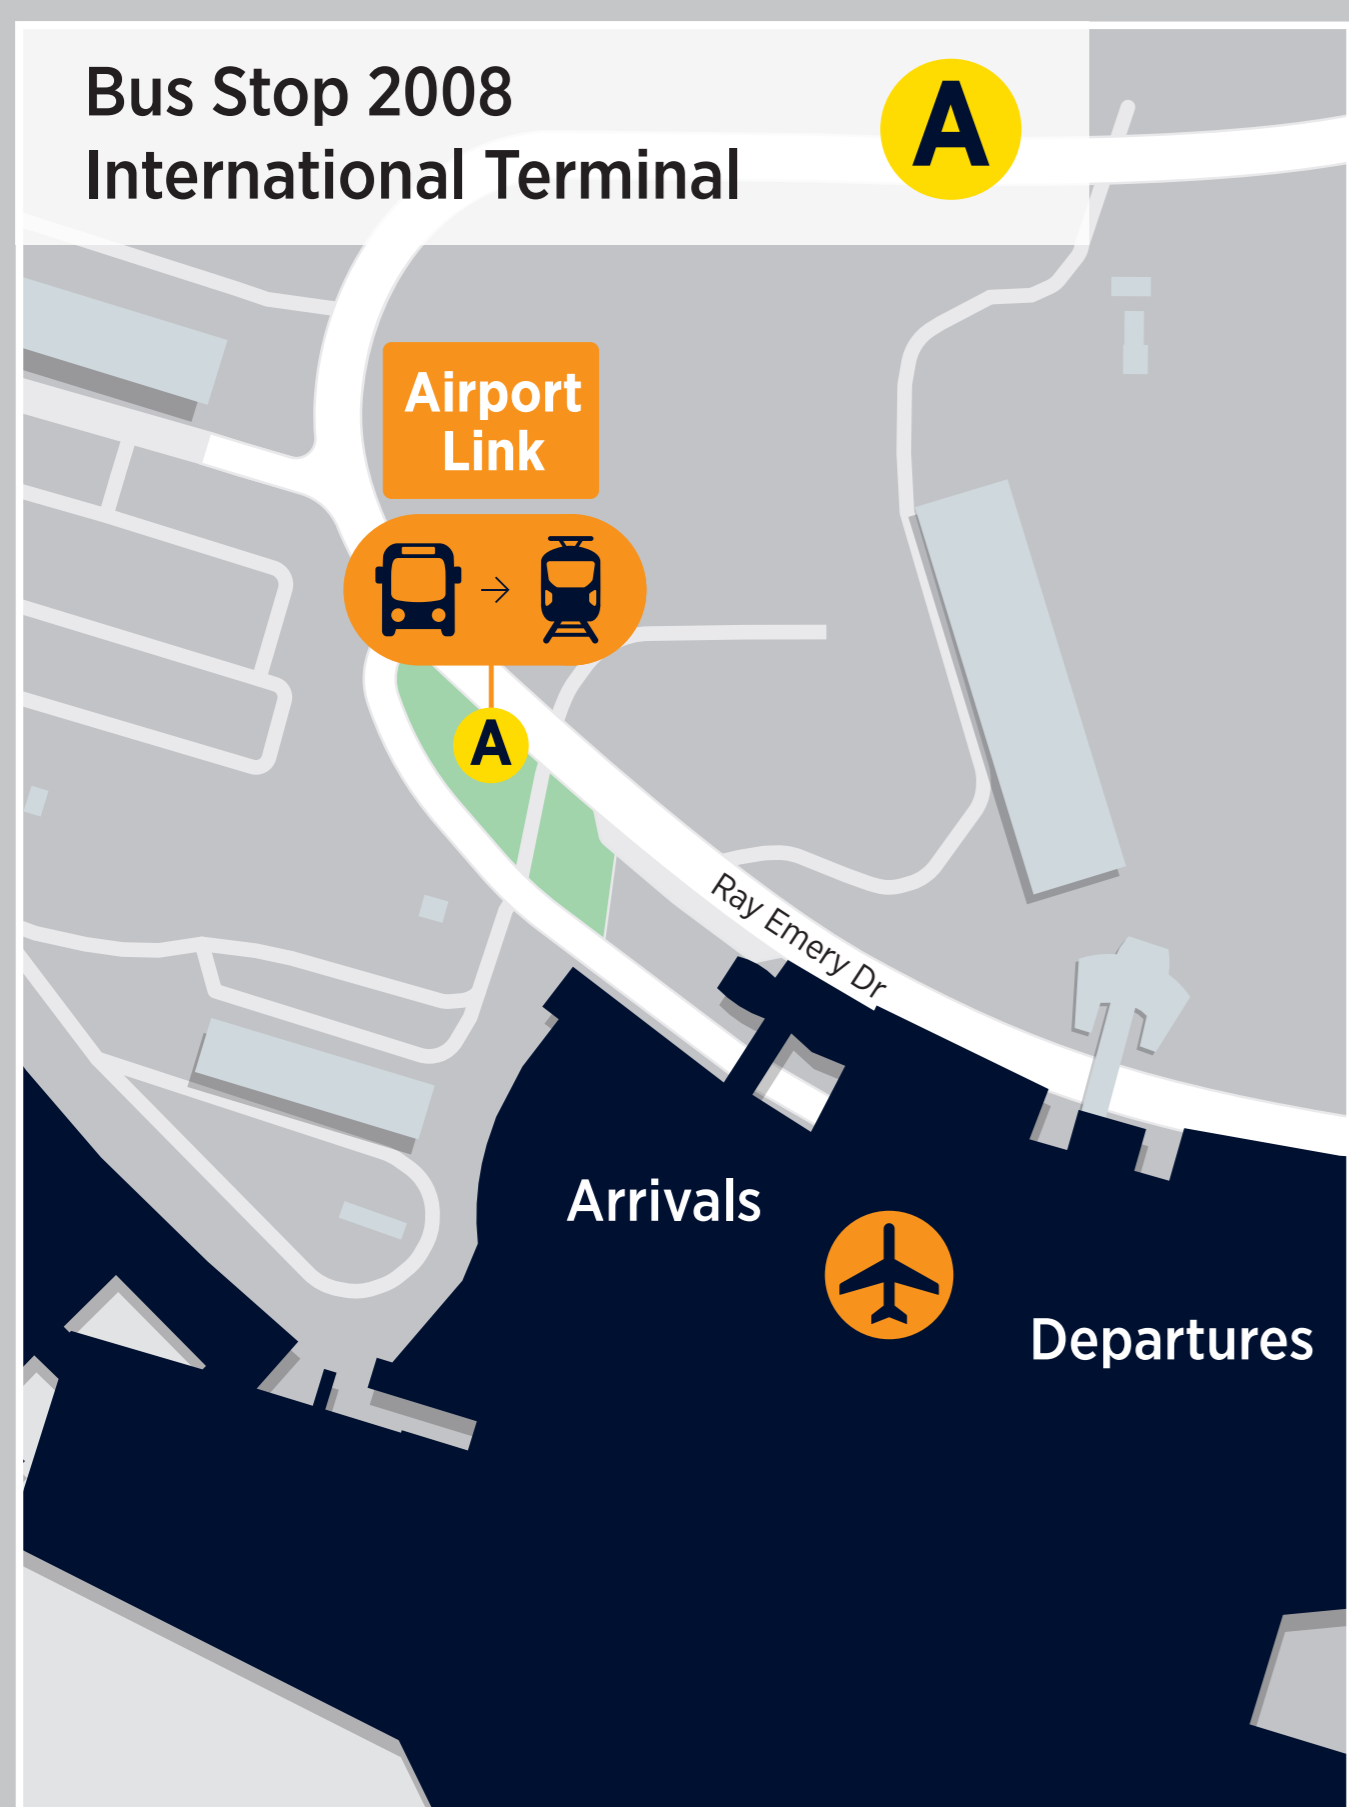

# Puhinui Station

## Auckland Airport

**Take an easy journey with the AT Mobile app.**

Plan and track your journeys, manage your AT HOP account and stay informed with service alerts.

[AT.govt.nz/atmobile](https://at.govt.nz/atmobile)