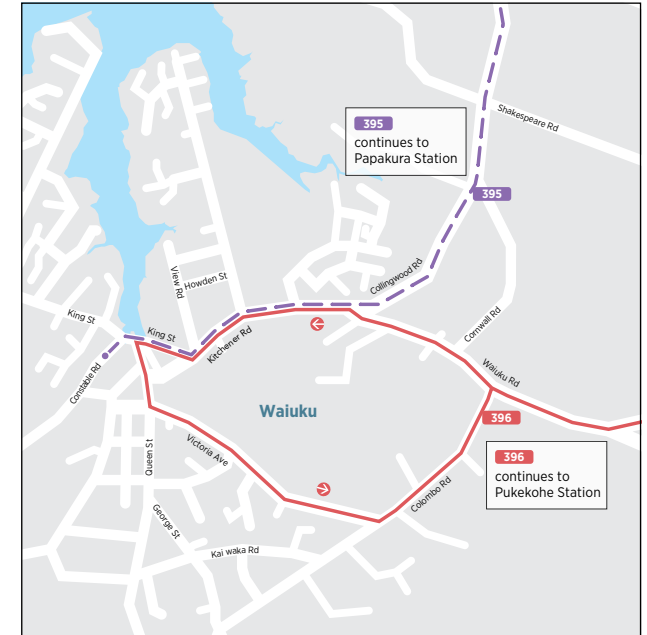

Route Map

Waiuku

Pukekohe