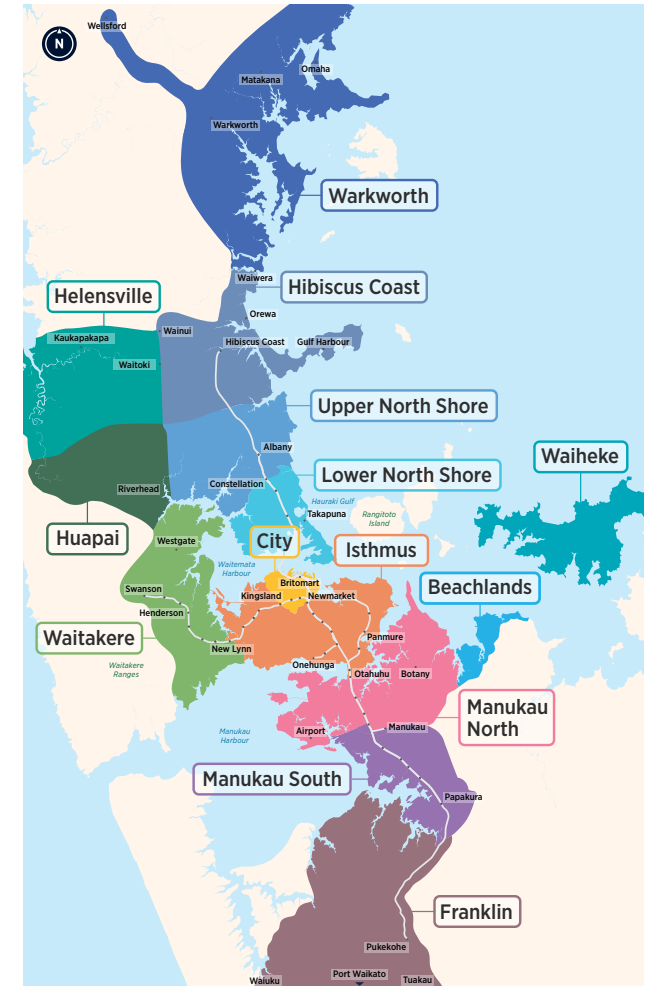

## Southern Bus Timetable

### Your guide to buses in this area

<b>391</b>	<b>392</b>	<b>393</b>
<b>394</b>	<b>395</b>	<b>396</b>
<b>399</b>		

## Routes

- 391** Cape Hill Rd, East St and Valley Rd
- 392** Birdwood Rd, Seddon St
- 393** Wellington St, Manukau Rd, Nelson St and Kitchener Rd
- 394** Wesley College, Pukekohe Station
- 395** Waiuku, Kingseat Rd, Linwood Rd, Papakura Station – limited service
- 396** Waiuku, Patumahoe, Pukekohe Station
- 399** Pukekohe Station, Tuakau, Port Waikato – limited service

## Fare Zones & Boundaries

- Warkworth
- Hibiscus Coast
- Upper North Shore
- Lower North Shore
- Helensville
- Huapai
- Waitakere
- City
- Isthmus
- Waiheke
- Manukau North
- Manukau South
- Franklin
- Beachlands