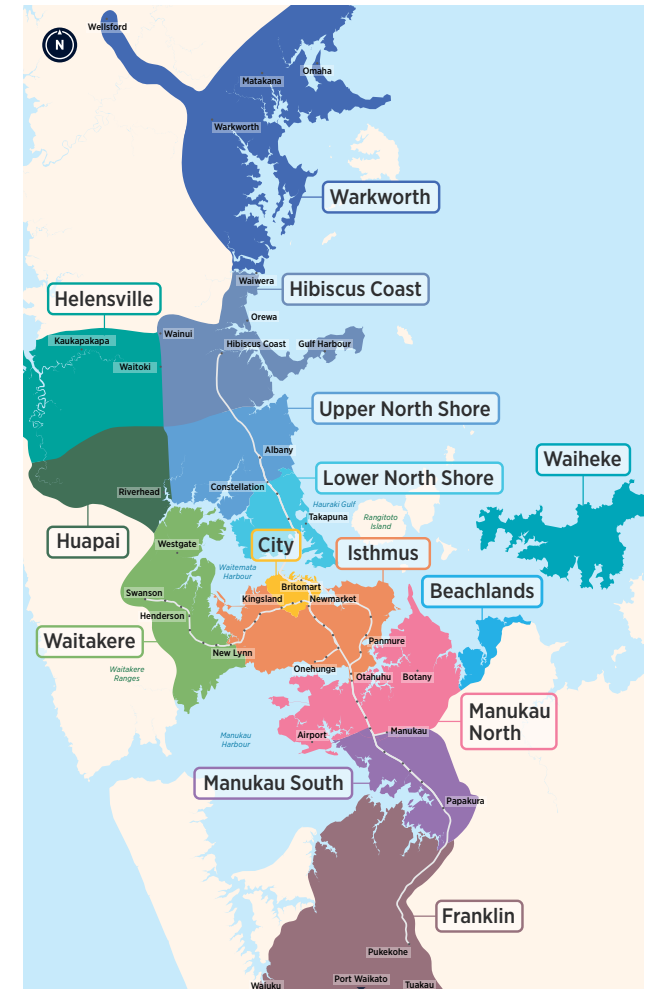

Papakura

Southern Bus Timetable

- ▶▶ 33
- ▶ 365
- ▶ 371
- ▶ 372
- ▶ 373
- ▶ 376
- ▶ 377
- ▶ 378

Routes

- ▶ **33** Papakura, Great South Rd, Manurewa, Manukau, Otahuhu Town Centre, Otahuhu Station
- ▶ **365** Manukau Station, Homai, Manurewa, Randwick Park, Takanini Station, Porchester Rd, Papakura Station
- ▶ **371** Takanini Station, Bruce Pulman Park, Cosgrave Rd, Old Wairoa Rd, Papakura Station
- ▶ **372** Papakura Station, Willis Rd, Sheehan Ave, Dominion Rd, Clevedon Rd, Papakura Station
- ▶ **373** Red Hill, Settlement Rd, Papakura Station
- ▶ **376** Drury, Papakura Station
- ▶ **377** Rosehill, Pahurehure, Papakura
- ▶ **378** Karaka Harbourside, Karaka Lakes, Papakura Station

Other timetables available in this area that may interest you

Timetable	Routes
Mangere, Otahuhu, Papatoetoe	31, 32, 38, 309, 309x, 313, 321, 324, 325, 326, Airport Link
Otara, Papatoetoe, Highbrook, East Tamaki	31, 33, 314, 325, 351, 352, 353, 361
Manurewa	33, 361, 362, 363, 365, 366
Pukekohe, Waiuku	391, 392, 393, 394, 395, 396, 398, 399
Airport	Airport Link
Train timetable	Southern Line

Fare Zones & Boundaries

- Warkworth
- Huapai
- Manukau North
- Hibiscus Coast
- Waitakere
- Manukau South
- Upper North Shore
- City
- Franklin
- Lower North Shore
- Isthmus
- Beachlands
- Helensville
- Waiheke