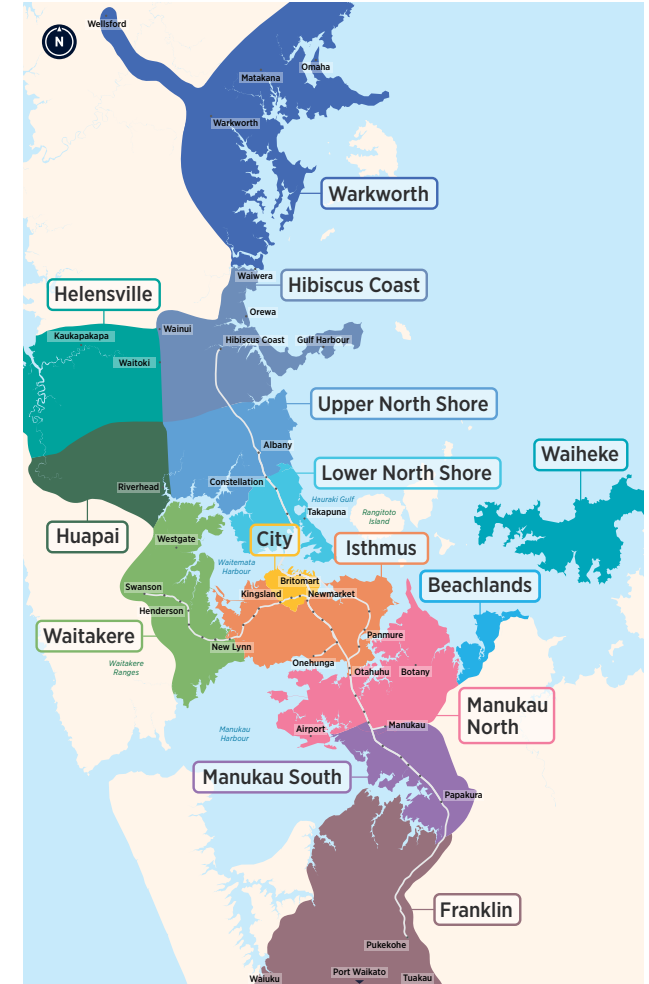

Manurewa

Southern Bus Timetable

- 33**
- 361**
- 362**
- 363**
- 365**
- 366**

Routes

- 33** Papakura, Great South Rd, Manurewa, Manukau, Otahuhu Town Centre, Otahuhu Station
- 361** Manurewa, Clendon Park, Homai, Manukau, Tui Rd, Otara MIT North Campus
- 362** Weymouth, Manurewa, Great South Rd, Manukau Station
- 363** Manurewa, Wattle Downs
- 365** Manukau Station, Homai, Manurewa, Randwick Park, Takanini Station, Porchester Rd, Papakura Station
- 366** Manurewa, The Gardens, Everglade Dr, Manukau Station

Other timetables available in this area that may interest you

Timetable	Routes
Mangere, Otahuhu, Papatoetoe	31, 32, 38, 309, 309X, 313, 321, 324, 325, 326, Airport Link
Otara, Papatoetoe, Highbrook, East Tamaki	31, 33, 314, 325, 351, 352, 353, 361
Papakura	33, 365, 371, 372, 373, 376, 377, 378
Pukekohe, Waiuku	391, 392, 393, 394, 395, 396, 399
Airport	Airport Link
Train timetable	Southern Line Eastern Line

Fare Zones & Boundaries

- Warkworth
- Huapai
- Manukau North
- Hibiscus Coast
- Waitakere
- Manukau South
- Upper North Shore
- City
- Franklin
- Lower North Shore
- Isthmus
- Beachlands
- Helensville
- Waiheke