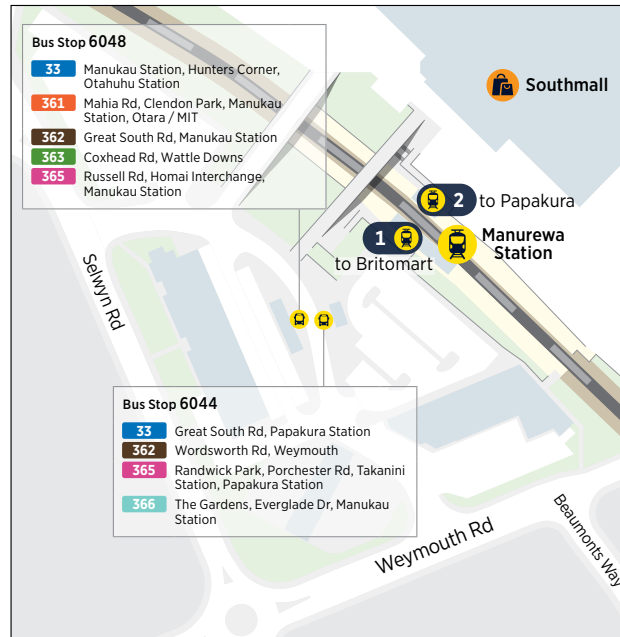

363 Wattle Downs Loop

via Wattle Farm Rd and Carnoustie Dr

	Manurewa Interchange (Stop 6048)	Wattle Downs (Stop 6796)	Manurewa Interchange
Sunday and Public Holidays	07:25	07:31	07:50
	08:25	08:31	08:50
	09:25	09:31	09:50
Then at the following minutes past each hour	:25	:31	:53
until	18:25	18:31	18:50
	19:25	19:31	19:50
	20:15	20:21	20:40

366 Manukau Station to Manurewa Interchange

via Everglade Dr and The Gardens

	Manukau Bus Station - Bay 16 (Stop 1816)	Botanic Gardens (Stop 6966)	Manurewa Interchange
Saturday	06:58	07:09	07:24
	07:28	07:39	07:54
	07:58	08:09	08:24
	08:28	08:39	08:54
	08:58	09:09	09:24
	09:28	09:39	09:54
Then at the following minutes past each hour	:58	:11	:27
	:28	:41	:57
until	17:28	17:41	17:57
	17:58	18:09	18:24
	18:28	18:39	18:54
	18:58	19:09	19:24
	19:38	19:49	20:04
	20:28	20:39	20:54
	21:28	21:39	21:54
	22:28	22:39	22:54
	23:28	23:39	23:54

366 Manukau Station to Manurewa Interchange

via Everglade Dr and The Gardens

	Manukau Bus Station - Bay 16 (Stop 1816)	Botanic Gardens (Stop 6966)	Manurewa Interchange
Sunday and Public Holidays	06:58	07:09	07:24
	07:28	07:39	07:54
	07:58	08:09	08:24
	08:28	08:39	08:54
	08:58	09:09	09:24
09:28	09:39	09:54	
Then at the following minutes past each hour	:58	:11	:27
	:28	:41	:57
until	17:28	17:41	17:57
	17:58	18:09	18:24
	18:28	18:39	18:54
	18:58	19:09	19:24
	19:38	19:49	20:04
	20:28	20:39	20:54
	21:28	21:39	21:54
	22:28	22:39	22:54

Route Map

Manurewa Interchange

Manukau Station

Otara Interchange

Otāhuhu Station