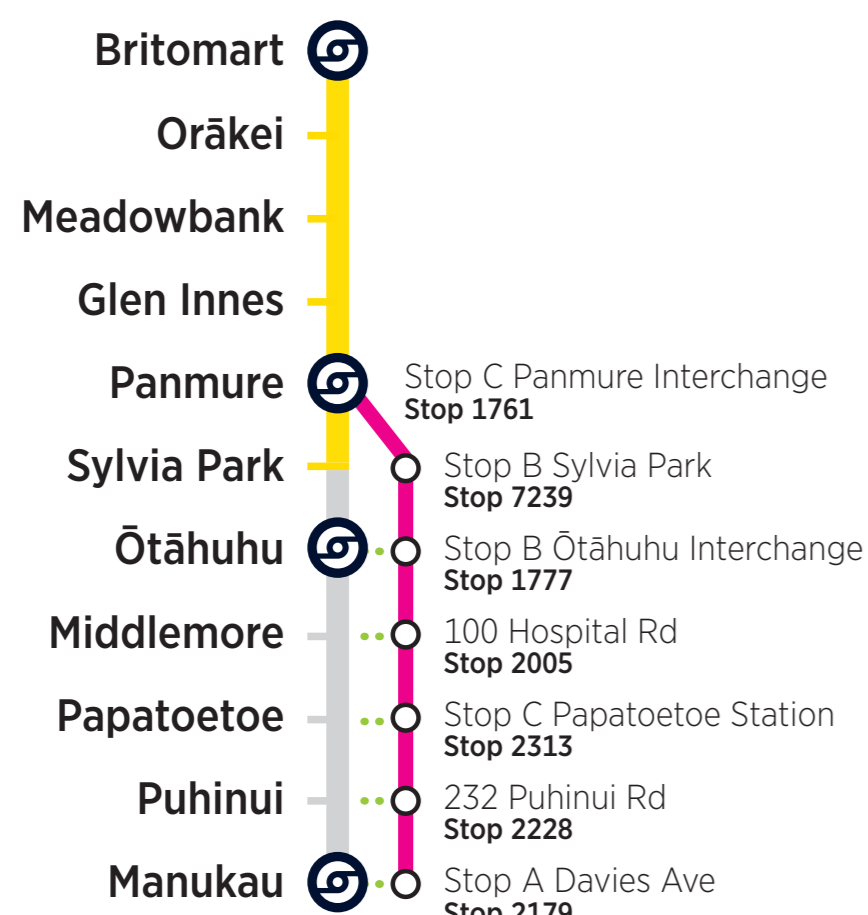

Towards Manukau

STATION	Britomart	Orākei	Meadowbank	Glen Innes	Panmure Train	Panmure Rail Bus	Sylvia Park Train	Sylvia Park Rail Bus	Otāhuhu	Middlemore	Papatoetoe	Puhinui	Manukau
RAIL BUS STOP	—	—	—	—	—	Stop C Panmure Interchange Stop 1761	—	Stop B Sylvia Park Stop 7239	Stop B Otāhuhu Interchange Stop 1777	100 Hospital Rd Stop 2005	Stop C Papatoetoe Station Stop 2313	232 Puhinui Rd Stop 2228	Stop A Davies Ave Stop 2179
TRAIN/RBE	06:26	06:32	06:34	06:38	06:41	06:51	06:44	06:58	07:13	07:18	07:23	07:28	07:35
TRAIN/RBE	06:46	06:52	06:54	06:58	07:01	07:11	07:04	07:18	07:33	07:38	07:43	07:48	07:55
TRAIN/RBE	07:06	07:12	07:14	07:18	07:21	07:31	07:24	07:38	07:53	07:58	08:03	08:08	08:15
TRAIN/RBE	07:26	07:32	07:34	07:38	07:41	07:51	07:44	07:58	08:13	08:18	08:23	08:28	08:35
TRAIN/RBE	07:46	07:52	07:54	07:58	08:01	08:11	08:04	08:18	08:33	08:38	08:43	08:48	08:55
Then at the following minutes past each hour													
TRAIN/RBE	:06	:12	:14	:18	:21	:31	:24	:38	:53	:58	:03	:08	:15
TRAIN/RBE	:26	:32	:34	:38	:41	:51	:44	:58	:13	:18	:23	:28	:35
TRAIN/RBE	:46	:52	:54	:58	:01	:11	:04	:18	:33	:38	:43	:48	:55
Until													
TRAIN/RBE	18:06	18:12	18:14	18:18	18:21	18:31	18:24	18:38	18:53	18:58	19:03	19:08	19:15
TRAIN/RBE	18:26	18:32	18:34	18:38	18:41	18:51	18:44	18:58	19:13	19:18	19:23	19:28	19:35
TRAIN/RBE	18:46	18:52	18:54	18:58	19:01	19:11	19:04	19:18	19:33	19:38	19:43	19:48	19:55
TRAIN/RBE	19:16	19:22	19:24	19:28	19:31	19:41	19:34	19:48	20:03	20:08	20:13	20:18	20:25
TRAIN/RBE	19:46	19:52	19:54	19:58	20:01	20:11	20:04	20:18	20:33	20:38	20:43	20:48	20:55
TRAIN/RBE	20:16	20:22	20:24	20:28	20:31	20:41	20:34	20:48	21:03	21:08	21:13	21:18	21:25
TRAIN/RBE	20:46	20:52	20:54	20:58	21:01	21:11	21:04	21:18	21:33	21:38	21:43	21:48	21:55
TRAIN/RBE	21:16	21:22	21:24	21:28	21:31	21:41	21:34	21:48	22:03	22:08	22:13	22:18	22:25
TRAIN/RBE	21:46	21:52	21:54	21:58	22:01	22:11	22:04	22:18	22:33	22:38	22:43	22:48	22:55
TRAIN/RBE	22:16	22:22	22:24	22:28	22:31	22:41	22:34	22:48	23:03	23:08	23:13	23:18	23:25
Trips below operate Saturday only													
TRAIN/RBE	22:46	22:52	22:54	22:58	23:01	23:11	23:04	23:18	23:33	23:38	23:43	23:48	23:55
TRAIN/RBE	23:16	23:22	23:24	23:28	23:31	23:41	23:34	23:48	00:03	00:08	00:13	00:18	00:25
TRAIN/RBE	23:46	23:52	23:54	23:58	00:01	00:11	00:04	00:18	00:33	00:38	00:43	00:48	00:55
TRAIN/RBE	00:16	00:22	00:24	00:28	00:31	00:41	00:34	00:48	01:03	01:08	01:13	01:18	01:25

RBE = Rail Bus Eastern Line