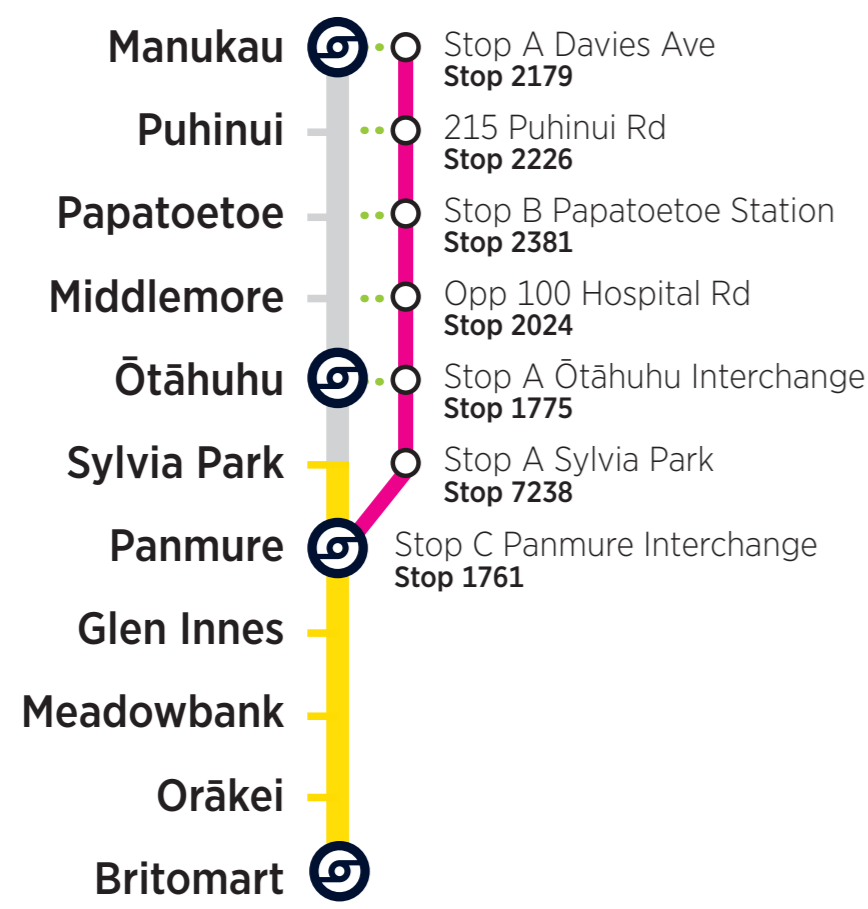

Towards Britomart City Centre

STATION	Manukau	Puhinui	Papatoetoe	Middlemore	Otāhuhu	Sylvia Park Rail Bus	Sylvia Park Train	Panmure Rail Bus	Panmure Train	Glen Innes	Meadowbank	Orākei	Britomart
RAIL BUS STOP	Stop A Davies Ave Stop 2179	215 Puhinui Rd Stop 2226	Stop B Papatoetoe Station Stop 2381	Opposite 100 Hospital Rd Stop 2024	Stop A Otāhuhu Interchange Stop 1775	Stop A Sylvia Park Stop 7238	—	Stop C Panmure Interchange Stop 1761	—	—	—	—	—
RBE/TRAIN	06:00	06:07	06:12	06:17	06:22	06:37	06:51	06:44	06:54	06:57	07:01	07:03	07:10
RBE/TRAIN	06:20	06:27	06:32	06:37	06:42	06:57	07:11	07:04	07:14	07:17	07:21	07:23	07:30
RBE/TRAIN	06:40	06:47	06:52	06:57	07:02	07:17	07:31	07:24	07:34	07:37	07:41	07:43	07:50
RBE/TRAIN	07:00	07:07	07:12	07:17	07:22	07:37	07:51	07:44	07:54	07:57	08:01	08:03	08:10
RBE/TRAIN	07:20	07:27	07:32	07:37	07:42	07:57	08:11	08:04	08:14	08:17	08:21	08:23	08:30
RBE/TRAIN	07:40	07:47	07:52	07:57	08:02	08:17	08:31	08:24	08:34	08:37	08:41	08:43	08:50
Then at the following minutes past each hour													
RBE/TRAIN	:00	:07	:12	:17	:22	:37	:51	:44	:54	:57	:01	:03	:10
RBE/TRAIN	:20	:27	:32	:37	:42	:57	:11	:04	:14	:17	:21	:23	:30
RBE/TRAIN	:40	:47	:52	:57	:02	:17	:31	:24	:34	:37	:41	:43	:50
Until													
RBE/TRAIN	18:00	18:07	18:12	18:17	18:22	18:37	18:51	18:44	18:54	18:57	19:01	19:03	19:10
RBE/TRAIN	18:30	18:37	18:42	18:47	18:52	19:07	19:21	19:14	19:24	19:27	19:31	19:33	19:40
RBE/TRAIN	19:00	19:07	19:12	19:17	19:22	19:37	19:51	19:44	19:54	19:57	20:01	20:03	20:10
RBE/TRAIN	19:30	19:37	19:42	19:47	19:52	20:07	20:21	20:14	20:24	20:27	20:31	20:33	20:40
RBE/TRAIN	20:00	20:07	20:12	20:17	20:22	20:37	20:51	20:44	20:54	20:57	21:01	21:03	21:10
RBE/TRAIN	20:30	20:37	20:42	20:47	20:52	21:07	21:21	21:14	21:24	21:27	21:31	21:33	21:40
RBE/TRAIN	21:00	21:07	21:12	21:17	21:22	21:37	21:51	21:44	21:54	21:57	22:01	22:03	22:10
RBE/TRAIN	21:30	21:37	21:42	21:47	21:52	22:07	22:21	22:14	22:24	22:27	22:31	22:33	22:40
Trips below operate Saturday only													
RBE/TRAIN	22:00	22:07	22:12	22:17	22:22	22:37	22:51	22:44	22:54	22:57	23:01	23:03	23:10
RBE/TRAIN	22:30	22:37	22:42	22:47	22:52	23:07	23:21	23:14	23:24	23:27	23:31	23:33	23:40
RBE/TRAIN	23:00	23:07	23:12	23:17	23:22	23:37	23:51	23:44	23:54	23:57	00:01	00:03	00:10
RBE/TRAIN	23:30	23:37	23:42	23:47	23:52	00:07	00:21	00:14	00:24	00:27	00:31	00:33	00:40

RBE = Rail Bus Eastern Line