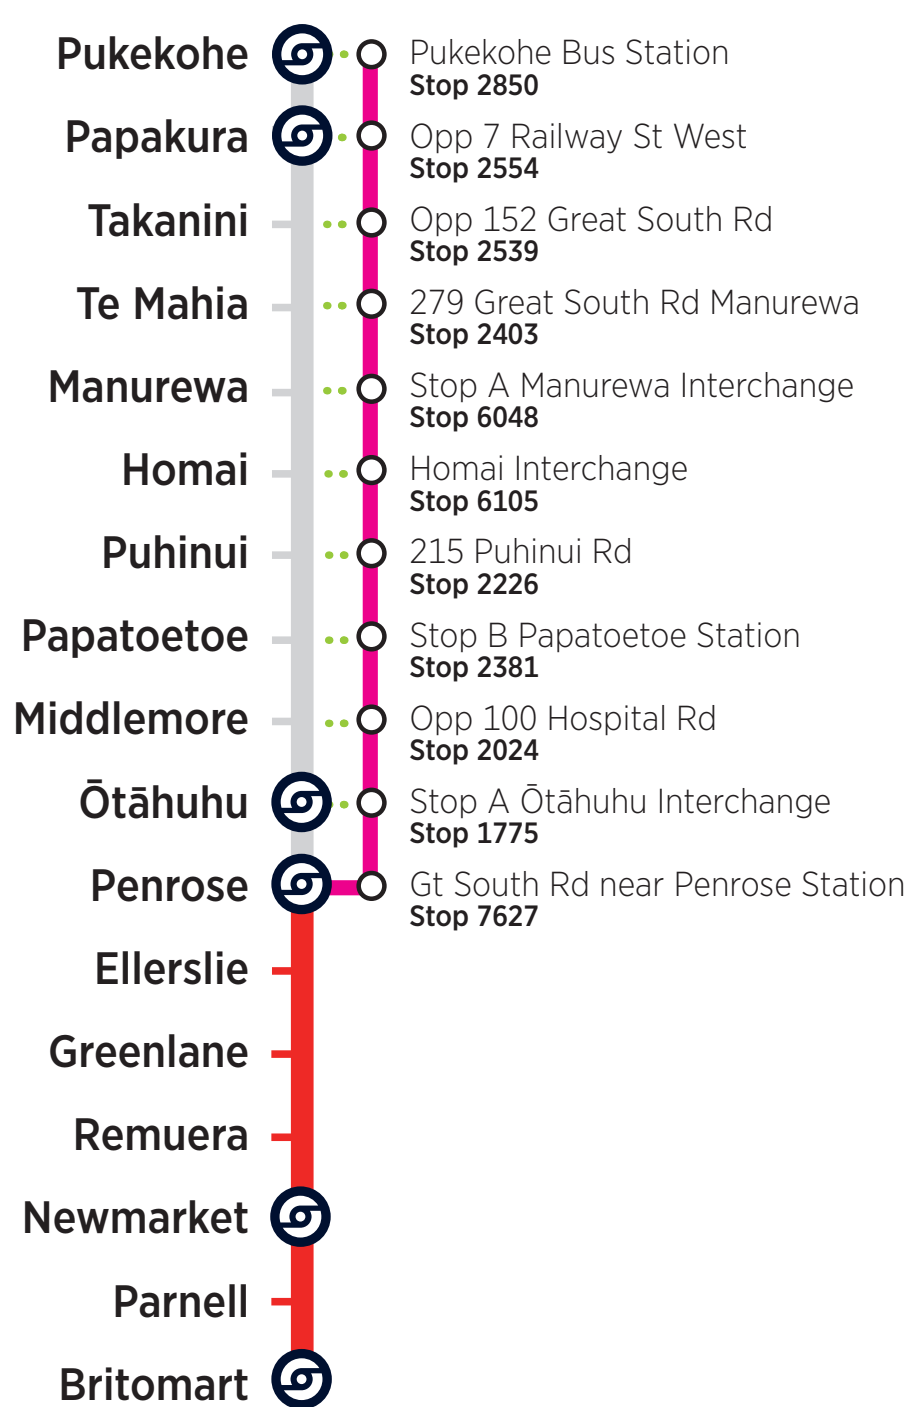

Southern Line

Rail Bus & Train Timetable

Saturday 14 and Sunday 15 August 2021

Rail buses replace trains between Penrose and Pukekohe

Towards Britomart City Centre

STATION	Pukekohe	Papakura	Takanini	Te Mahia	Manurewa	Homai	Puhinui	Papatoetoe	Middlemore	Ōtāhuhu	Penrose Rail Bus	Penrose Train	Ellerslie	Greenlane	Remuera	Newmarket	Parnell	Britomart
RAIL BUS STOP	Pukekohe Bus Station Stop 2850	Opposite 7 Railway St West Stop 2554	Opposite 152 Great South Rd Stop 2539	279 Great South Rd Stop 2403	Stop A Manurewa Interchange Stop 6048	Homai Interchange Stop 6105	215 Puhinui Rd Stop 2226	Stop B Papatoetoe Station Stop 2381	Opposite 100 Hospital Rd Stop 2024	Stop A Ōtāhuhu Interchange Stop 1775	Great South Rd near Penrose Station Stop 7627	-	-	-	-	-	-	-
RBS/TRAIN	05:13	05:37	05:46	05:50	05:54	06:01	06:08	06:13	06:18	06:23	06:34	06:44	06:47	06:49	06:52	06:55	06:59	07:04
RBS/TRAIN	05:33	05:57	06:06	06:10	06:14	06:21	06:28	06:33	06:38	06:43	06:54	07:04	07:07	07:09	07:12	07:15	07:19	07:24
RBS/TRAIN	05:53	06:17	06:26	06:30	06:34	06:41	06:48	06:53	06:58	07:03	07:14	07:24	07:27	07:29	07:32	07:35	07:39	07:44
RBS/TRAIN	06:13	06:37	06:46	06:50	06:54	07:01	07:08	07:13	07:18	07:23	07:34	07:44	07:47	07:49	07:52	07:55	07:59	08:04
RBS/TRAIN	06:33	06:57	07:06	07:10	07:14	07:21	07:28	07:33	07:38	07:43	07:54	08:04	08:07	08:09	08:12	08:15	08:19	08:24
RBS/TRAIN	06:53	07:17	07:26	07:30	07:34	07:41	07:48	07:53	07:58	08:03	08:14	08:24	08:27	08:29	08:32	08:35	08:39	08:44
Then at the following minutes past each hour																		
RBS/TRAIN	:13	:37	:46	:50	:54	:01	:08	:13	:18	:23	:34	:44	:47	:49	:52	:55	:59	:04
RBS/TRAIN	:33	:57	:06	:10	:14	:21	:28	:33	:38	:43	:54	:04	:07	:09	:12	:15	:19	:24
RBS/TRAIN	:53	:17	:26	:30	:34	:41	:48	:53	:58	:03	:14	:24	:27	:29	:32	:35	:39	:44
Until																		
RBS/TRAIN	17:13	17:37	17:46	17:50	17:54	18:01	18:08	18:13	18:18	18:23	18:34	18:44	18:47	18:49	18:52	18:55	18:59	19:04
RBS/TRAIN	17:33	17:57	18:06	18:10	18:14	18:21	18:28	18:33	18:38	18:43	18:54	19:04	19:07	19:09	19:12	19:15	19:19	19:24
RBS/TRAIN	18:03	18:27	18:36	18:40	18:44	18:51	18:58	19:03	19:08	19:13	19:24	19:34	19:37	19:39	19:42	19:45	19:49	19:54
RBS/TRAIN	18:33	18:57	19:06	19:10	19:14	19:21	19:28	19:33	19:38	19:43	19:54	20:04	20:07	20:09	20:12	20:15	20:19	20:24
RBS/TRAIN	19:03	19:27	19:36	19:40	19:44	19:51	19:58	20:03	20:08	20:13	20:24	20:34	20:37	20:39	20:42	20:45	20:49	20:54
RBS/TRAIN	19:33	19:57	20:06	20:10	20:14	20:21	20:28	20:33	20:38	20:43	20:54	21:04	21:07	21:09	21:12	21:15	21:19	21:24
RBS/TRAIN	20:03	20:27	20:36	20:40	20:44	20:51	20:58	21:03	21:08	21:13	21:24	21:34	21:37	21:39	21:42	21:45	21:49	21:54
RBS/TRAIN	20:33	20:57	21:06	21:10	21:14	21:21	21:28	21:33	21:38	21:43	21:54	22:04	22:07	22:09	22:12	22:15	22:19	22:24
RBS/TRAIN	21:03	21:27	21:36	21:40	21:44	21:51	21:58	22:03	22:08	22:13	22:24	22:34	22:37	22:39	22:42	22:45	22:49	22:54
Trips below operate Saturday only																		
RBS/TRAIN	21:33	21:57	22:06	22:10	22:14	22:21	22:28	22:33	22:38	22:43	22:54	23:04	23:07	23:09	23:12	23:15	23:19	23:24
RBS/TRAIN	22:03	22:27	22:36	22:40	22:44	22:51	22:58	23:03	23:08	23:13	23:24	23:34	23:37	23:39	23:42	23:45	23:49	23:54
RBS/TRAIN	22:33	22:57	23:06	23:10	23:14	23:21	23:28	23:33	23:38	23:43	23:54	00:04	00:07	00:09	00:12	00:15	00:19	00:24
RBS/TRAIN	23:03	23:27	23:36	23:40	23:44	23:51	23:58	00:03	00:08	00:13	00:24	00:34	00:37	00:39	00:42	00:45	00:49	00:54