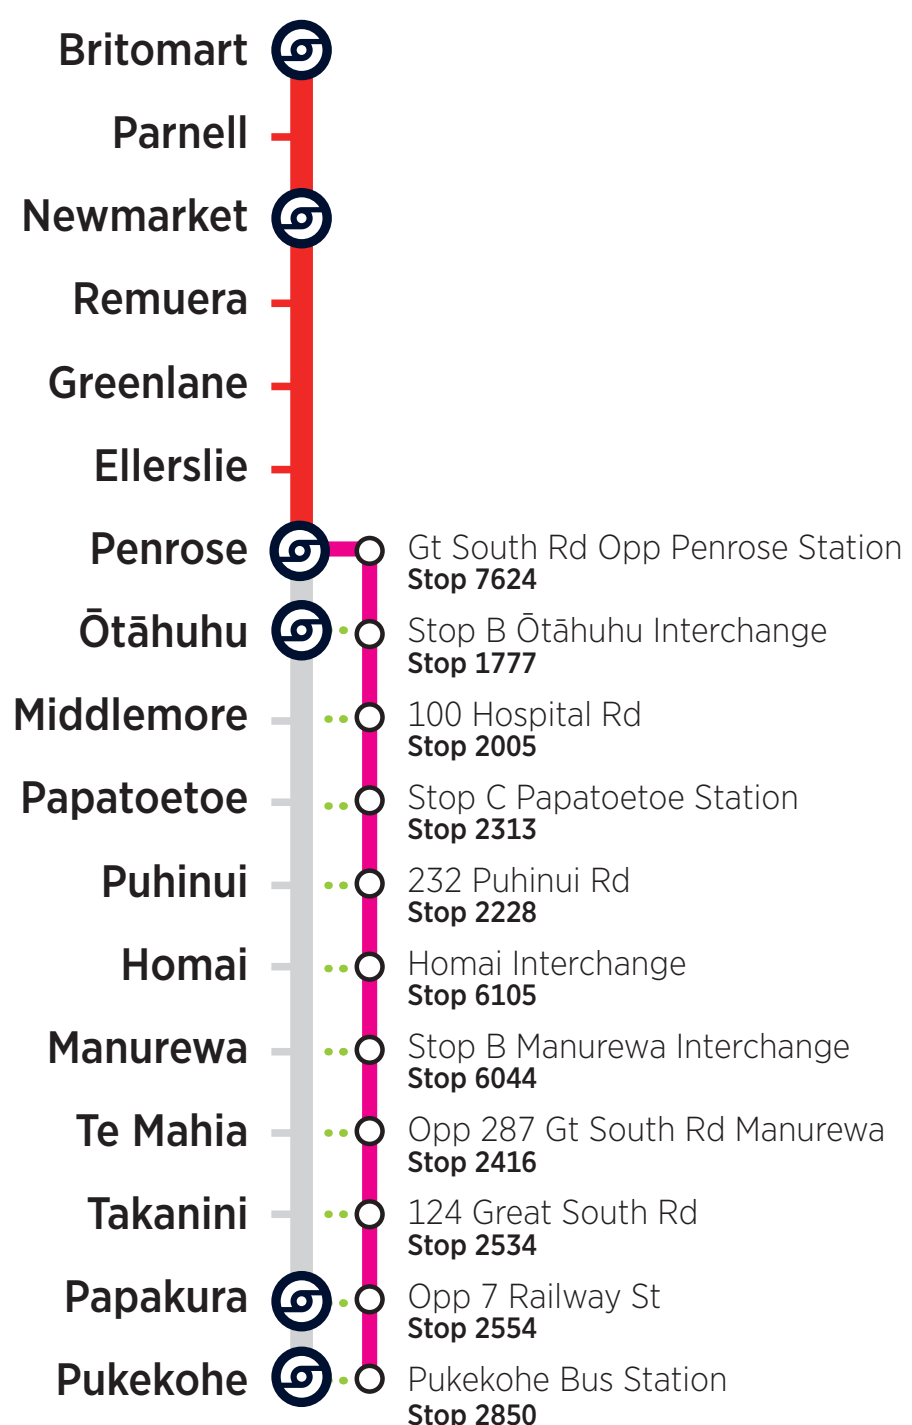

Towards Papakura, Pukekohe

STATION	Britomart	Parnell	Newmarket	Remuera	Greenlane	Ellerslie	Penrose Train	Penrose Rail Bus	Ōtāhuhu	Middlemore	Papatoetoe	Puhinui	Homai	Manurewa	Te Mahia	Takanini	Papakura	Pukekohe	
RAIL BUS STOP	-	-	-	-	-	-	-	Great South Rd opposite Penrose Station Stop 7624	Stop B Ōtāhuhu Interchange Stop 1777	100 Hospital Rd Stop 2005	Stop C Papatoetoe Station Stop 2313	232 Puhinui Rd Stop 2228	Homai Interchange Stop 6105	Stop B Manurewa Interchange Stop 6044	Opposite 287 Great South Rd Stop 2416	124 Great South Rd Stop 2534	Opposite 7 Railway St Stop 2554	Pukekohe Bus Station Stop 2850	
RBS	-	-	-	-	-	-	-	-	-	-	-	-	-	-	-	-	-	-	07:24
TRAIN/RBS	06:20	06:25	06:28	06:31	06:33	06:35	06:37	06:47	06:58	07:03	07:08	07:13	07:20	07:27	07:31	07:35	07:44	08:08	08:08
TRAIN/RBS	06:40	06:45	06:48	06:51	06:53	06:55	06:57	07:07	07:18	07:23	07:28	07:33	07:40	07:47	07:51	07:55	08:04	08:28	08:28
TRAIN/RBS	07:00	07:05	07:08	07:11	07:13	07:15	07:17	07:27	07:38	07:43	07:48	07:53	08:00	08:07	08:11	08:15	08:24	08:48	08:48
TRAIN/RBS	07:20	07:25	07:28	07:31	07:33	07:35	07:37	07:47	07:58	08:03	08:08	08:13	08:20	08:27	08:31	08:35	08:44	09:08	09:08
TRAIN/RBS	07:40	07:45	07:48	07:51	07:53	07:55	07:57	08:07	08:18	08:23	08:28	08:33	08:40	08:47	08:51	08:55	09:04	09:28	09:28
Then at the following minutes past each hour																			
TRAIN/RBS	:00	:05	:08	:11	:13	:15	:17	:27	:38	:43	:48	:53	:00	:07	:11	:15	:24	:48	:48
TRAIN/RBS	:20	:25	:28	:31	:33	:35	:37	:47	:58	:03	:08	:13	:20	:27	:31	:35	:44	:08	:08
TRAIN/RBS	:40	:45	:48	:51	:53	:55	:57	:07	:18	:23	:28	:33	:40	:47	:51	:55	:04	:28	:28
Until																			
TRAIN/RBS	18:00	18:05	18:08	18:11	18:13	18:15	18:17	18:27	18:38	18:43	18:48	18:53	19:00	19:07	19:11	19:15	19:24	19:48	19:48
TRAIN/RBS	18:20	18:25	18:28	18:31	18:33	18:35	18:37	18:47	18:58	19:03	19:08	19:13	19:20	19:27	19:31	19:35	19:44	20:08	20:08
TRAIN/RBS	18:40	18:45	18:48	18:51	18:53	18:55	18:57	19:07	19:18	19:23	19:28	19:33	19:40	19:47	19:51	19:55	20:04	20:28	20:28
TRAIN/RBS	19:00	19:05	19:08	19:11	19:13	19:15	19:17	19:27	19:38	19:43	19:48	19:53	20:00	20:07	20:11	20:15	20:24	20:48	20:48
TRAIN/RBS	19:30	19:35	19:38	19:41	19:43	19:45	19:47	19:57	20:08	20:13	20:18	20:23	20:30	20:37	20:41	20:45	20:54	21:18	21:18
TRAIN/RBS	20:00	20:05	20:08	20:11	20:13	20:15	20:17	20:27	20:38	20:43	20:48	20:53	21:00	21:07	21:11	21:15	21:24	21:48	21:48
TRAIN/RBS	20:30	20:35	20:38	20:41	20:43	20:45	20:47	20:57	21:08	21:13	21:18	21:23	21:30	21:37	21:41	21:45	21:54	22:18	22:18
TRAIN/RBS	21:00	21:05	21:08	21:11	21:13	21:15	21:17	21:27	21:38	21:43	21:48	21:53	22:00	22:07	22:11	22:15	22:24	22:48	22:48
TRAIN/RBS	21:30	21:35	21:38	21:41	21:43	21:45	21:47	21:57	22:08	22:13	22:18	22:23	22:30	22:37	22:41	22:45	22:54	23:18	23:18
TRAIN/RBS	22:00	22:05	22:08	22:11	22:13	22:15	22:17	22:27	22:38	22:43	22:48	22:53	23:00	23:07	23:11	23:15	23:24	23:48	23:48
TRAIN/RBS	22:30	22:35	22:38	22:41	22:43	22:45	22:47	22:57	23:08	23:13	23:18	23:23	23:30	23:37	23:41	23:45	23:54	00:18	00:18
Trips below operate Saturday only																			
TRAIN/RBS	23:00	23:05	23:08	23:11	23:13	23:15	23:17	23:27	23:38	23:43	23:48	23:53	00:00	00:07	00:11	00:15	00:24	00:48	00:48
TRAIN/RBS	23:30	23:35	23:38	23:41	23:43	23:45	23:47	23:57	00:08	00:13	00:18	00:23	00:30	00:37	00:41	00:45	00:54	01:18	01:18
TRAIN/RBS	00:00	00:05	00:08	00:11	00:13	00:15	00:17	00:27	00:38	00:43	00:48	00:53	01:00	01:07	01:11	01:15	01:24	01:48	01:48
TRAIN/RBS	00:30	00:35	00:38	00:41	00:43	00:45	00:47	00:57	01:08	01:13	01:18	01:23	01:30	01:37	01:41	01:45	01:54	02:18	02:18