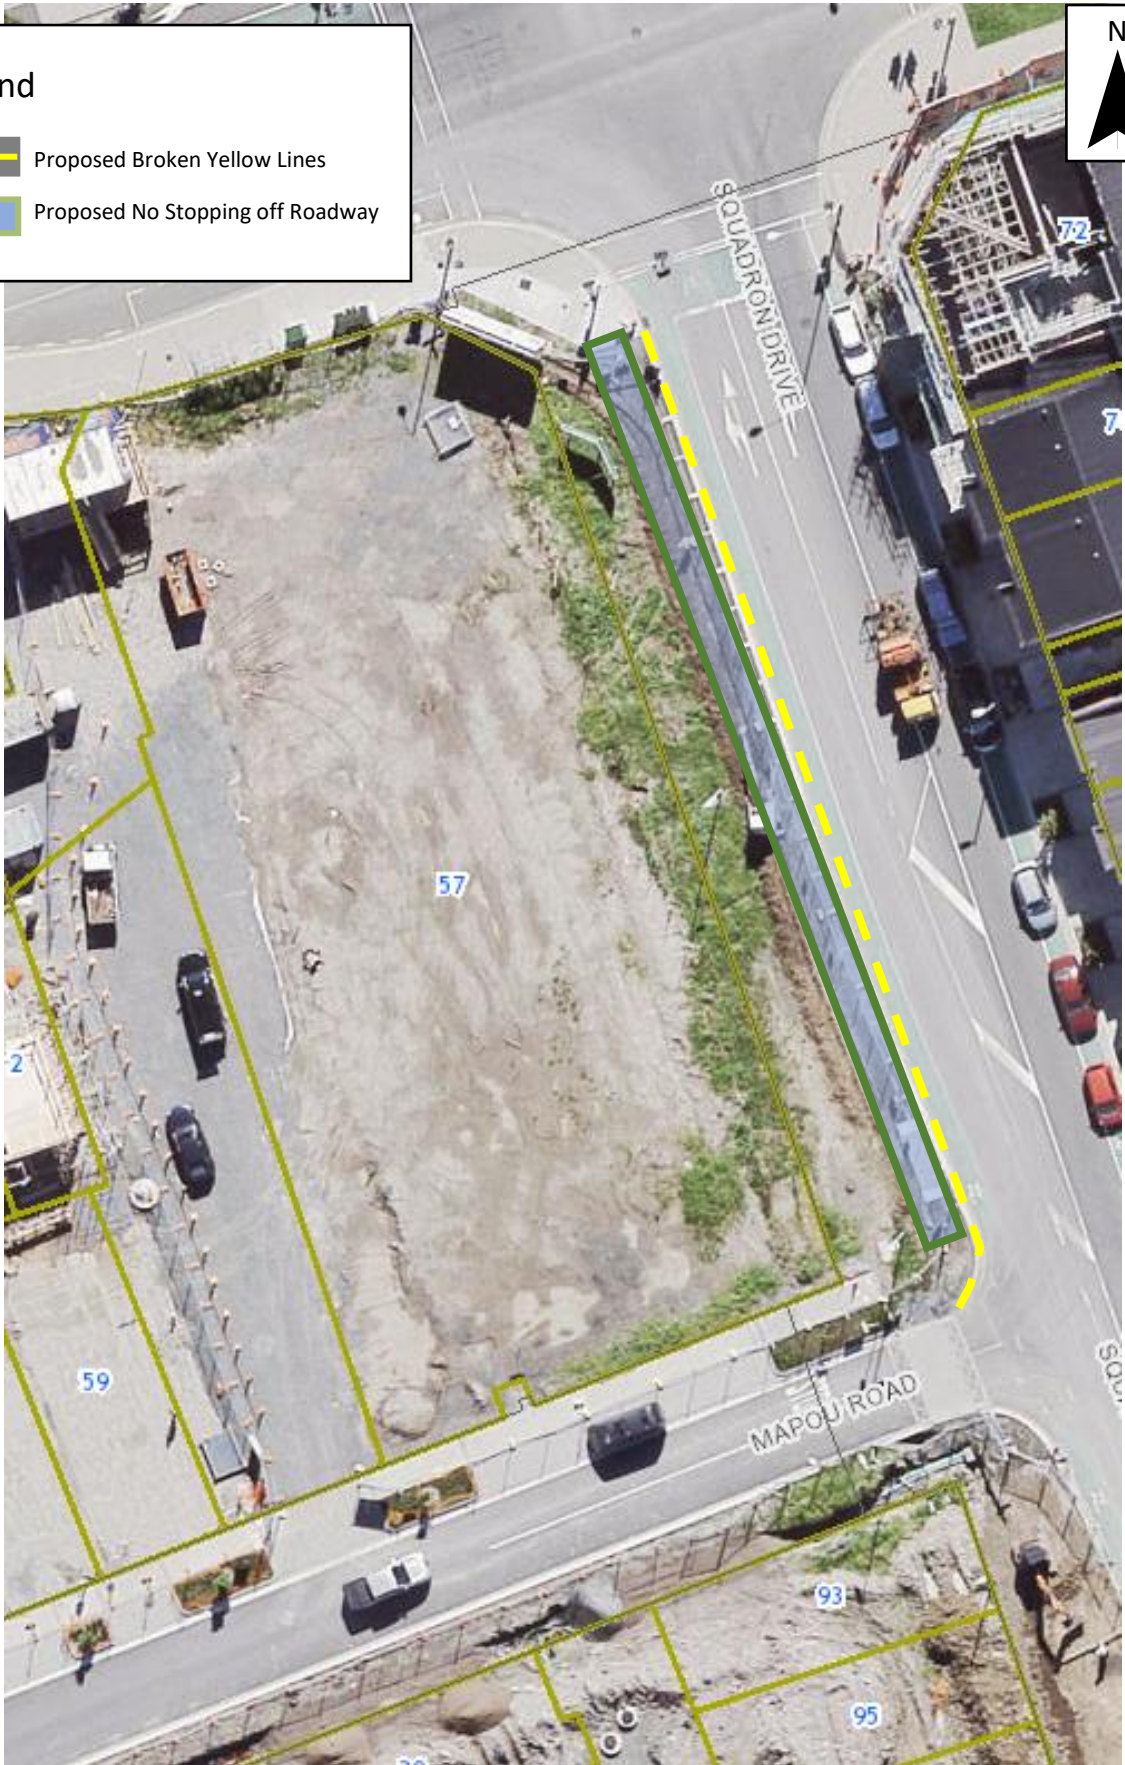

Legend

-  Proposed Broken Yellow Lines
-  Proposed No Stopping off Roadway

NOT TO SCALE

Aerial photograph
might not reflect
recent changes.

Page 1 of 2

Squadron Drive, Hobsonville

Proposed broken yellow lines and No Stopping off the roadway.

Date: 19/07/21

For Consultation

NOT TO SCALE
Aerial photograph might not reflect recent changes.