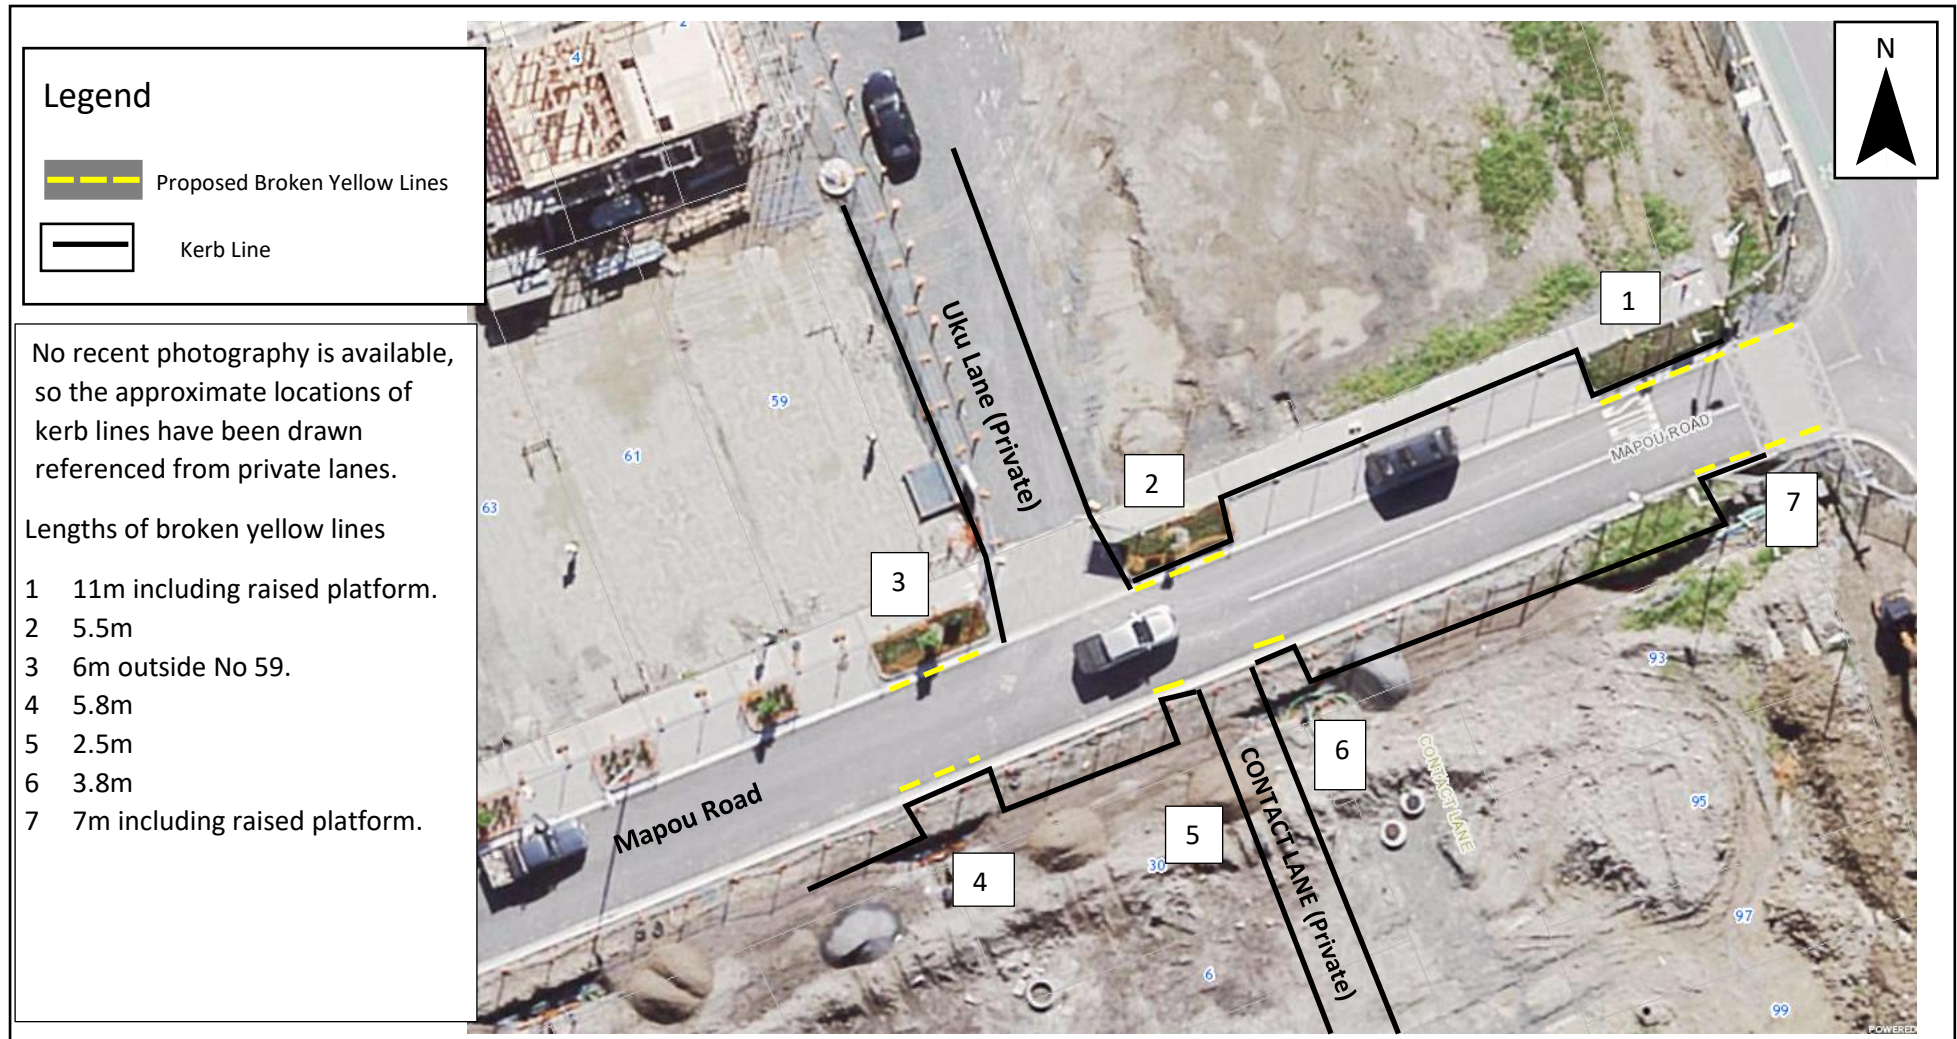

Legend

-  Proposed Broken Yellow Lines
-  Proposed No Stopping off Roadway

NOT TO SCALE

Aerial photograph
might not reflect
recent changes.

Page 1 of 2

Squadron Drive, Hobsonville

Proposed broken yellow lines and No Stopping off the roadway.

Date: 19/07/21

For Consultation

NOT TO SCALE
Aerial photograph might not reflect recent changes.