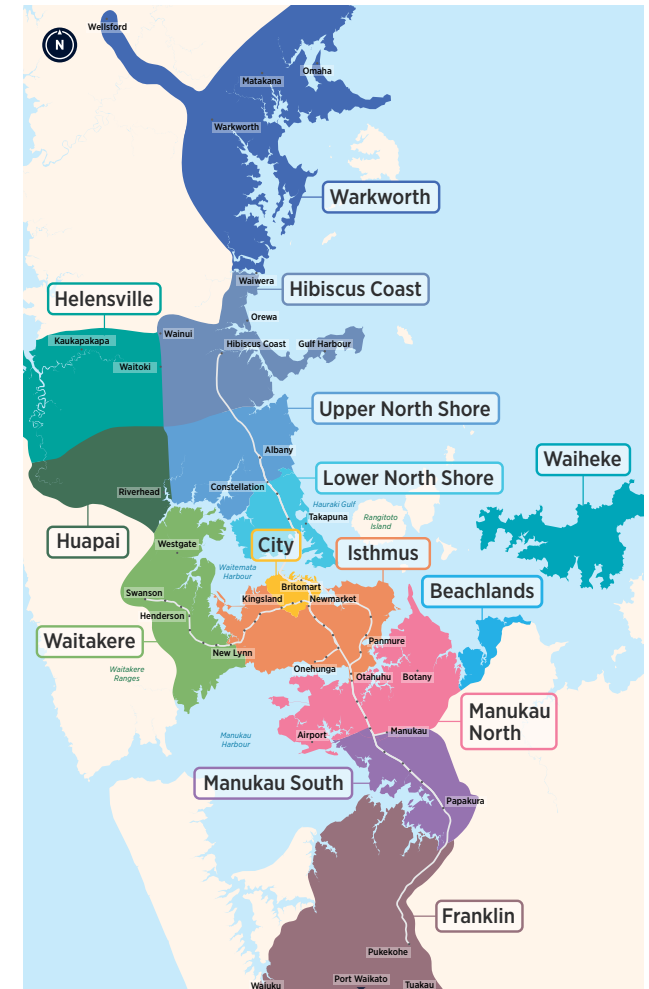

# Papakura

## Southern Bus Timetable

- ▶▶ 33
- ▶ 365
- ▶ 371
- ▶ 372
- ▶ 373
- ▶ 376
- ▶ 377
- ▶ 378

# Routes

- ▶ **33** Papakura, Great South Rd, Manurewa, Manukau, Otahuhu Town Centre, Otahuhu Station
- ▶ **365** Manukau Station, Homai, Manurewa, Randwick Park, Takanini Station, Porchester Rd, Papakura Station
- ▶ **371** Takanini Station, Bruce Pulman Park, Cosgrave Rd, Old Wairoa Rd, Papakura Station
- ▶ **372** Papakura Station, Willis Rd, Sheehan Ave, Dominion Rd, Clevedon Rd, Papakura Station
- ▶ **373** Red Hill, Settlement Rd, Papakura Station
- ▶ **376** Auranga, Drury, Papakura Station
- ▶ **377** Rosehill, Pahurehure, Papakura
- ▶ **378** Karaka Harbourside, Karaka Lakes, Papakura Station

# Fare Zones & Boundaries

- Warkworth
- Huapai
- Manukau North
- Hibiscus Coast
- Waitakere
- Manukau South
- Upper North Shore
- City
- Franklin
- Lower North Shore
- Isthmus
- Beachlands
- Helensville
- Waiheke