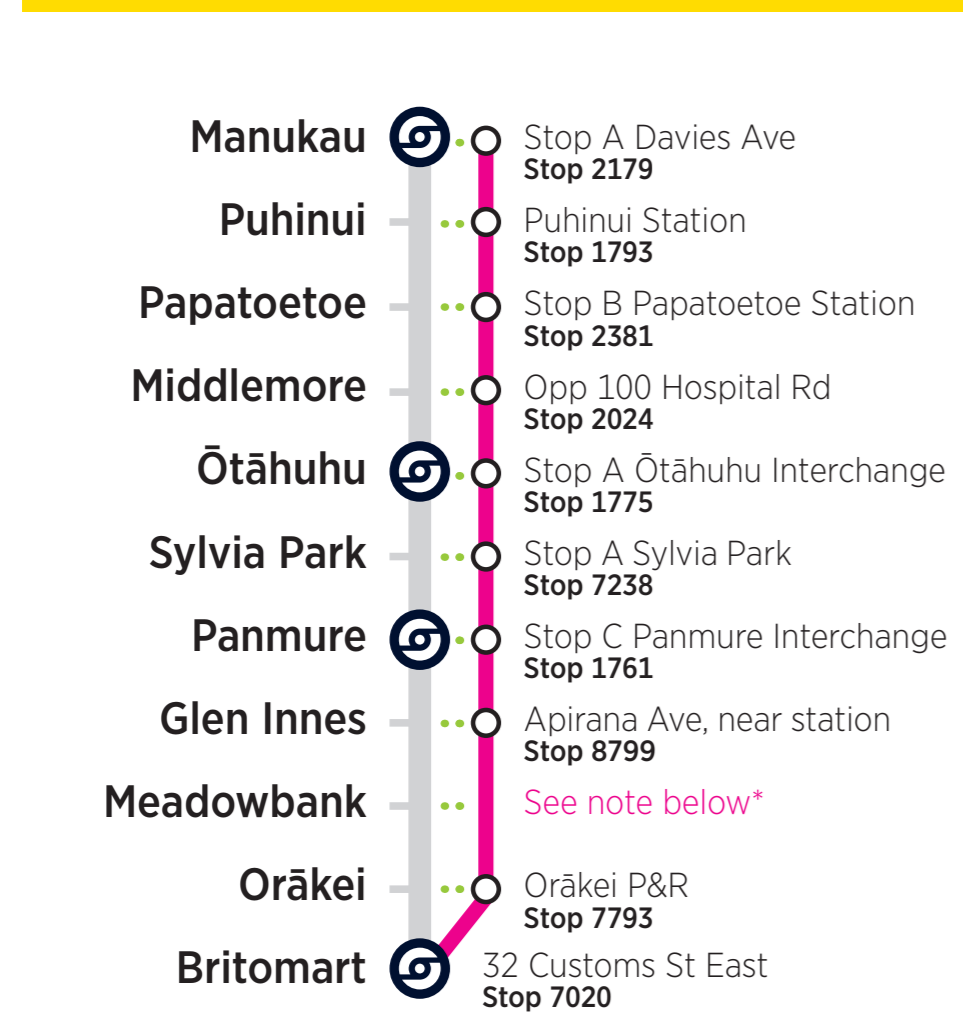

Eastern Line

Rail Bus Timetable

Saturday 18 and Sunday 19 September 2021

Rail buses replace trains between Britomart and Manukau

Towards Britomart City Centre

STATION	Manukau	Puhinui	Papatoetoe	Middlemore	Ōtāhuhu	Sylvia Park	Panmure	Glen Innes	Meadowbank	Orākei	Britomart
RAIL BUS STOP	Stop A, Davies Ave Stop 2179	Puhinui Station Stop 1793	Stop B Papatoetoe Station Stop 2381	Opposite 100 Hospital Rd Stop 2024	Stop A Ōtāhuhu Interchange Stop 1775	Stop A Sylvia Park Stop 7238	Stop C Panmure Interchange Stop 1761	Apirana Ave, near station Stop 8799	—	Orākei P&R Stop 7793	Customs St East Stop 7020
RBE	06:40	06:47	06:52	06:57	07:02	07:17	07:24	07:31	-	07:41	07:51
RBE	07:00	07:07	07:12	07:17	07:22	07:37	07:44	07:51	-	08:01	08:11
RBE	07:20	07:27	07:32	07:37	07:42	07:57	08:04	08:11	-	08:21	08:31
RBE	07:40	07:47	07:52	07:57	08:02	08:17	08:24	08:31	-	08:41	08:51
Then at the following minutes past each hour											
RBE	:00	:07	:12	:17	:22	:37	:44	:51	-	:01	:11
RBE	:20	:27	:32	:37	:42	:57	:04	:11	-	:21	:31
RBE	:40	:47	:52	:57	:02	:17	:24	:31	-	:41	:51
Until											
RBE	18:00	18:07	18:12	18:17	18:22	18:37	18:44	18:51	-	19:01	19:11
RBE	18:20	18:27	18:32	18:37	18:42	18:57	19:04	19:11	-	19:21	19:31
RBE	18:40	18:47	18:52	18:57	19:02	19:17	19:24	19:31	-	19:41	19:51
RBE	19:10	19:17	19:22	19:27	19:32	19:47	19:54	20:01	-	20:11	20:21
RBE	19:40	19:47	19:52	19:57	20:02	20:17	20:24	20:31	-	20:41	20:51
RBE	20:10	20:17	20:22	20:27	20:32	20:47	20:54	21:01	-	21:11	21:21
RBE	20:40	20:47	20:52	20:57	21:02	21:17	21:24	21:31	-	21:41	21:51
RBE	21:10	21:17	21:22	21:27	21:32	21:47	21:54	22:01	-	22:11	22:21
RBE	21:40	21:47	21:52	21:57	22:02	22:17	22:24	22:31	-	22:41	22:51
RBE	22:10	22:17	22:22	22:27	22:32	22:47	22:54	23:01	-	23:11	23:21
RBE	22:40	22:47	22:52	22:57	23:02	23:17	23:24	23:31	-	23:41	23:51
Trips below operate Saturday only											
RBE	23:10	23:17	23:22	23:27	23:32	23:47	23:54	00:01	-	00:11	00:21
RBE	23:40	23:47	23:52	23:57	00:02	00:17	00:24	00:31	-	00:41	00:51
RBE	00:10	00:17	00:22	00:27	00:32	00:47	00:54	01:01	-	01:11	01:21
RBE	00:40	00:47	00:52	00:57	01:02	01:17	01:24	01:31	-	01:41	01:51

* Rail buses do not stop at Meadowbank.