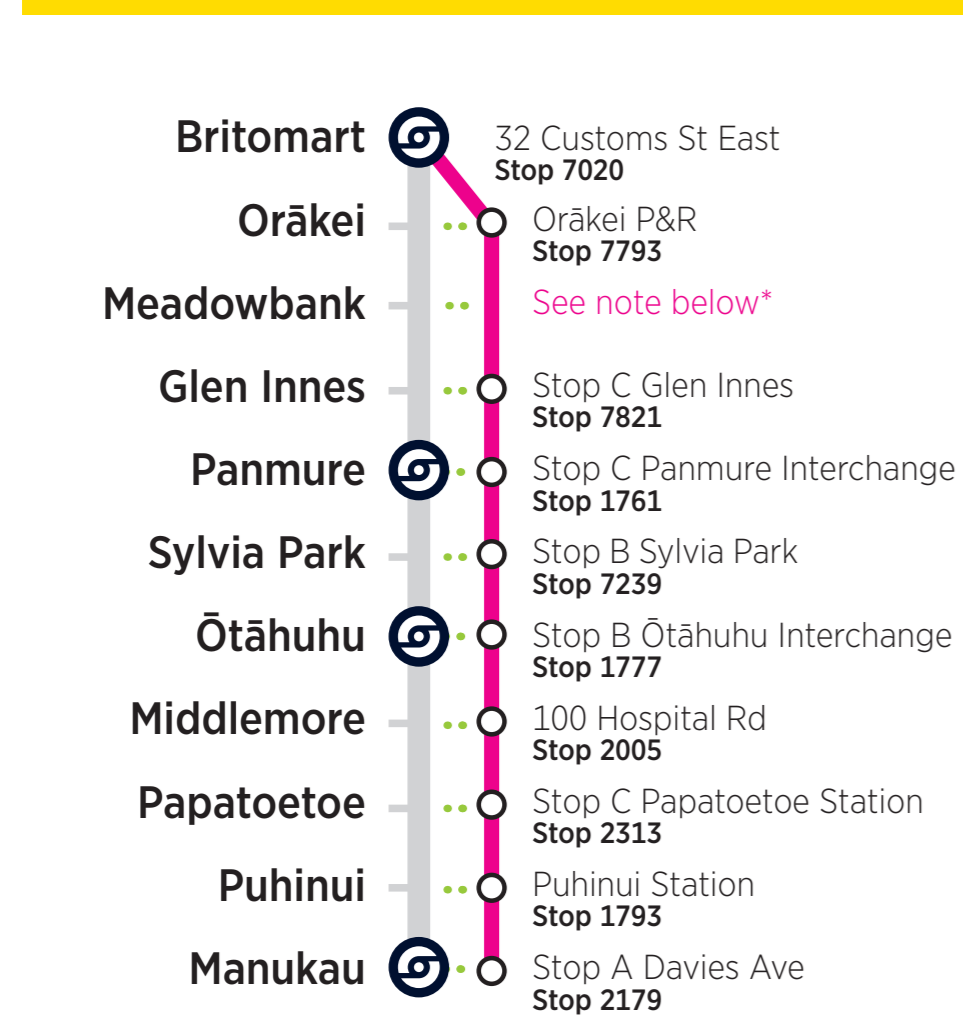

Towards Manukau

STATION	Britomart	Orākei	Meadowbank	Glen Innes	Panmure	Sylvia Park	Ōtāhuhu	Middlemore	Papatoetoe	Puhinui	Manukau
RAIL BUS STOP	Customs St East Stop 7020	Orākei P&R Stop 7793	—	Stop C Glen Innes Stop 7821	Stop C Panmure Interchange Stop 1761	Stop B Sylvia Park Stop 7239	Stop B Ōtāhuhu Interchange Stop 1777	100 Hospital Rd Stop 2005	Stop C Papatoetoe Station Stop 2313	Puhinui Station Stop 1793	Stop A Davies Ave Stop 2179
RBE	06:36	06:46	-	06:56	07:03	07:10	07:25	07:30	07:35	07:40	07:47
RBE	06:56	07:06	-	07:16	07:23	07:30	07:45	07:50	07:55	08:00	08:07
RBE	07:16	07:26	-	07:36	07:43	07:50	08:05	08:10	08:15	08:20	08:27
RBE	07:36	07:46	-	07:56	08:03	08:10	08:25	08:30	08:35	08:40	08:47
RBE	07:56	08:06	-	08:16	08:23	08:30	08:45	08:50	08:55	09:00	09:07
Then at the following minutes past each hour											
RBE	:16	:26	-	:36	:43	:50	:05	:10	:15	:20	:27
RBE	:36	:46	-	:56	:03	:10	:25	:30	:35	:40	:47
RBE	:56	:06	-	:16	:23	:30	:45	:50	:55	:00	:07
Until											
RBE	18:16	18:26	-	18:36	18:43	18:50	19:05	19:10	19:15	19:20	19:27
RBE	18:36	18:46	-	18:56	19:03	19:10	19:25	19:30	19:35	19:40	19:47
RBE	18:56	19:06	-	19:16	19:23	19:30	19:45	19:50	19:55	20:00	20:07
RBE	19:26	19:36	-	19:46	19:53	20:00	20:15	20:20	20:25	20:30	20:37
RBE	19:56	20:06	-	20:16	20:23	20:30	20:45	20:50	20:55	21:00	21:07
RBE	20:26	20:36	-	20:46	20:53	21:00	21:15	21:20	21:25	21:30	21:37
RBE	20:56	21:06	-	21:16	21:23	21:30	21:45	21:50	21:55	22:00	22:07
RBE	21:26	21:36	-	21:46	21:53	22:00	22:15	22:20	22:25	22:30	22:37
RBE	21:56	22:06	-	22:16	22:23	22:30	22:45	22:50	22:55	23:00	23:07
RBE	22:26	22:36	-	22:46	22:53	23:00	23:15	23:20	23:25	23:30	23:37
RBE	22:56	23:06	-	23:16	23:23	23:30	23:45	23:50	23:55	00:00	00:07
Trips below operate Saturday only											
RBE	23:26	23:36	-	23:46	23:53	00:00	00:15	00:20	00:25	00:30	00:37
RBE	23:56	00:06	-	00:16	00:23	00:30	00:45	00:50	00:55	01:00	01:07
RBE	00:26	00:36	-	00:46	00:53	01:00	01:15	01:20	01:25	01:30	01:37
RBE	00:56	01:06	-	01:16	01:23	01:30	01:45	01:50	01:55	02:00	02:07

* Rail buses do not stop at Meadowbank.

- Please make yourself visible to the bus driver and signal the driver to stop.
- Customers paying by cash must purchase train tickets at a train station before boarding Rail Buses.
- AT HOP customers must tag-on when boarding and tag-off when leaving the bus.
- Your AT HOP fare for combined bus and train trips will be calculated based on the start and end of the journey. The journey can use up to five bus or train trips within four hours, with a maximum transfer time of 30 minutes between each trip (excludes SkyBus services).
- Terms of use for AT HOP cards are available at AT.govt.nz/ATHOP.
- Rail Buses cannot accommodate mobility scooters, bicycles, larger personal items, or pets.