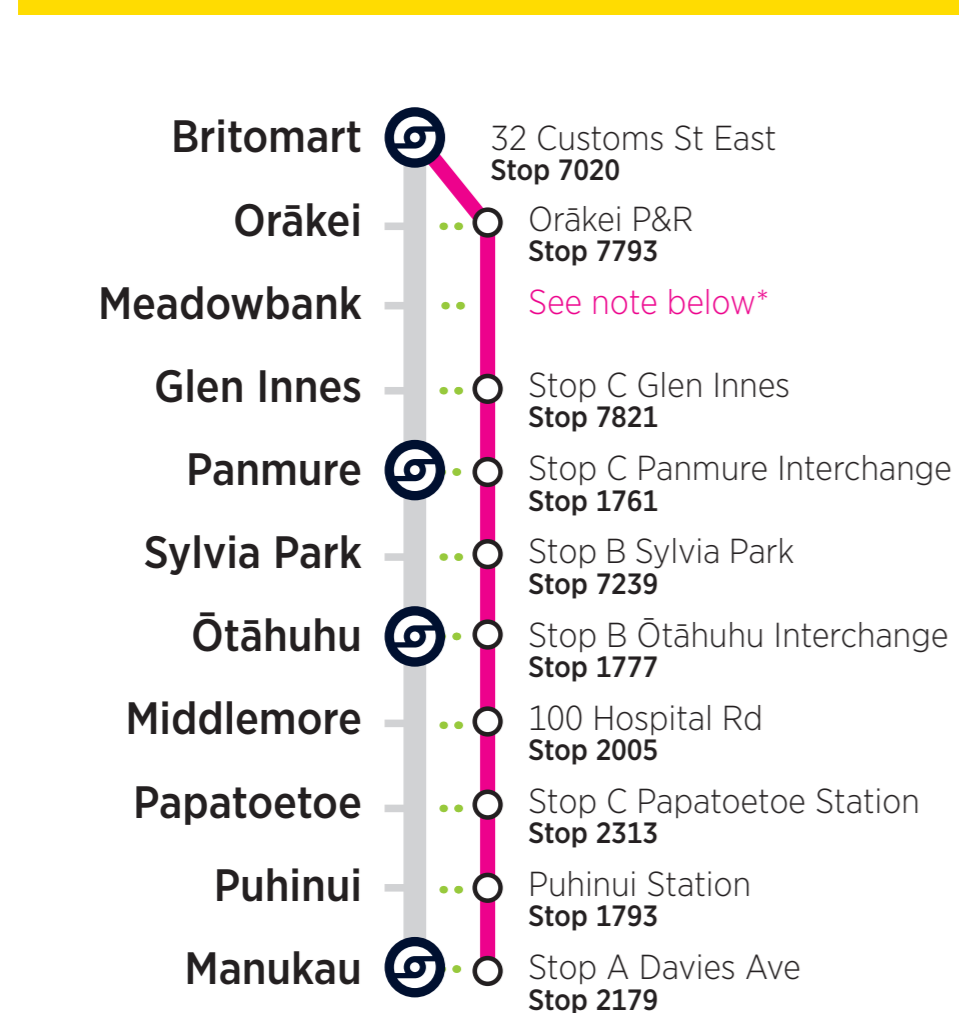

Towards Manukau

* Rail buses do not stop at Meadowbank.

STATION	Britomart	Orākei	Meadowbank	Glen Innes	Panmure	Sylvia Park	Ōtāhuhu	Middlemore	Papatoetoe	Puhinui	Manukau
RAIL BUS STOP	Customs St East Stop 7020	Orākei P&R Stop 7793	-	Stop C Glen Innes Stop 7821	Stop C Panmure Interchange Stop 1761	Stop B Sylvia Park Stop 7239	Stop B Ōtāhuhu Interchange Stop 1777	100 Hospital Rd Stop 2005	Stop C Papatoetoe Station Stop 2313	Puhinui Station Stop 1793	Stop A Davies Ave Stop 2179
RBE	06:36	06:46	-	06:56	07:03	07:10	07:25	07:30	07:35	07:40	07:47
RBE	06:56	07:06	-	07:16	07:23	07:30	07:45	07:50	07:55	08:00	08:07
RBE	07:16	07:26	-	07:36	07:43	07:50	08:05	08:10	08:15	08:20	08:27
RBE	07:36	07:46	-	07:56	08:03	08:10	08:25	08:30	08:35	08:40	08:47
RBE	07:56	08:06	-	08:16	08:23	08:30	08:45	08:50	08:55	09:00	09:07
Then at the following minutes past each hour											
RBE	:16	:26	-	:36	:43	:50	:05	:10	:15	:20	:27
RBE	:36	:46	-	:56	:03	:10	:25	:30	:35	:40	:47
RBE	:56	:06	-	:16	:23	:30	:45	:50	:55	:00	:07
Until											
RBE	18:16	18:26	-	18:36	18:43	18:50	19:05	19:10	19:15	19:20	19:27
RBE	18:36	18:46	-	18:56	19:03	19:10	19:25	19:30	19:35	19:40	19:47
RBE	18:56	19:06	-	19:16	19:23	19:30	19:45	19:50	19:55	20:00	20:07
RBE	19:26	19:36	-	19:46	19:53	20:00	20:15	20:20	20:25	20:30	20:37
RBE	19:56	20:06	-	20:16	20:23	20:30	20:45	20:50	20:55	21:00	21:07
RBE	20:26	20:36	-	20:46	20:53	21:00	21:15	21:20	21:25	21:30	21:37
RBE	20:56	21:06	-	21:16	21:23	21:30	21:45	21:50	21:55	22:00	22:07
RBE	21:26	21:36	-	21:46	21:53	22:00	22:15	22:20	22:25	22:30	22:37
RBE	21:56	22:06	-	22:16	22:23	22:30	22:45	22:50	22:55	23:00	23:07
RBE	22:26	22:36	-	22:46	22:53	23:00	23:15	23:20	23:25	23:30	23:37
RBE	22:56	23:06	-	23:16	23:23	23:30	23:45	23:50	23:55	00:00	00:07
Trips below operate Saturday only											
RBE	23:26	23:36	-	23:46	23:53	00:00	00:15	00:20	00:25	00:30	00:37
RBE	23:56	00:06	-	00:16	00:23	00:30	00:45	00:50	00:55	01:00	01:07
RBE	00:26	00:36	-	00:46	00:53	01:00	01:15	01:20	01:25	01:30	01:37
RBE	00:56	01:06	-	01:16	01:23	01:30	01:45	01:50	01:55	02:00	02:07

RBE = Rail Bus Eastern Line

- Please make yourself visible to the bus driver and signal the driver to stop.
- Customers paying by cash must purchase train tickets at a train station before boarding Rail Buses.
- AT HOP customers must tag-on when boarding and tag-off when leaving the bus.
- Your AT HOP fare for combined bus and train trips will be calculated based on the start and end of the journey. The journey can use up to five bus or train trips within four hours, with a maximum transfer time of 30 minutes between each trip (excludes SkyBus services).
- Terms of use for AT HOP cards are available at AT.govt.nz/ATHOP.
- Rail Buses cannot accommodate mobility scooters, bicycles, larger personal items, or pets.

Download the AT Mobile app from the App Store or Google Play
For more information visit AT.govt.nz or call 09 366 6400