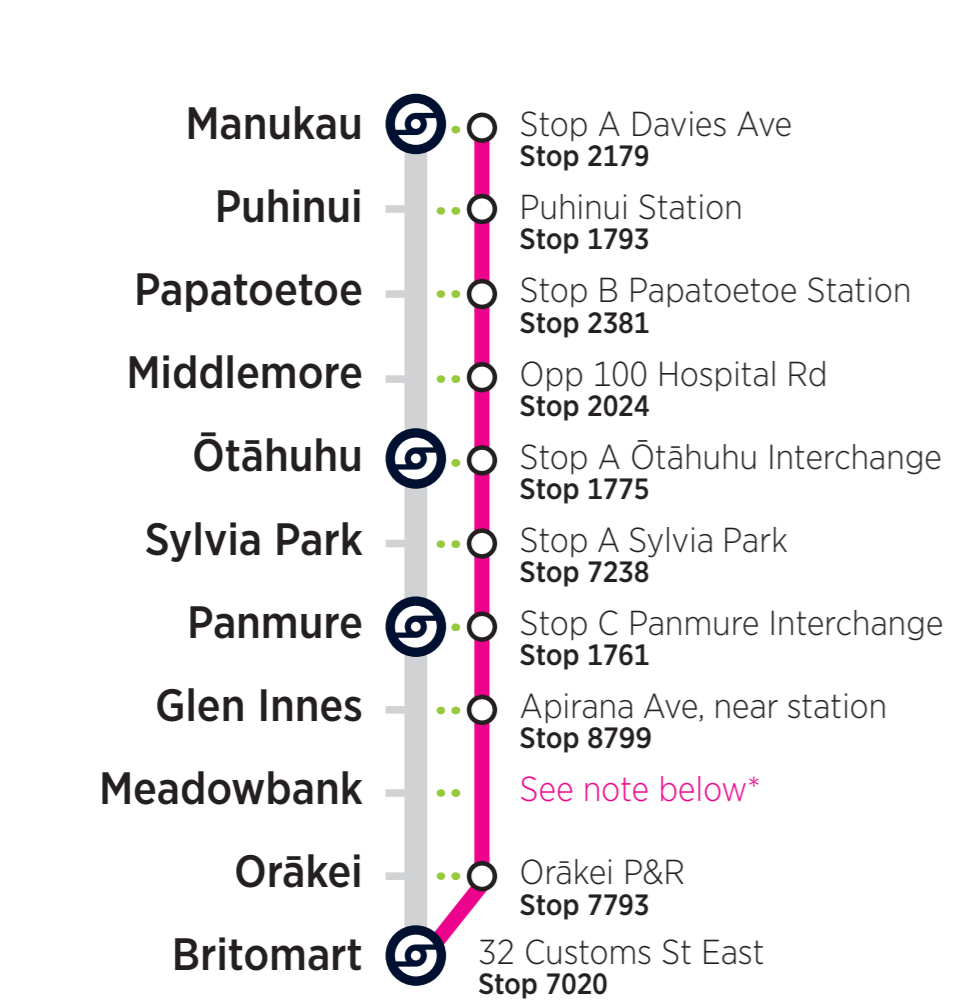

Towards Britomart City Centre

* Rail buses do not stop at Meadowbank.

STATION	Manukau	Puhinui	Papatoetoe	Middlemore	Ōtāhuhu	Sylvia Park	Panmure	Glen Innes	Meadowbank	Orākei	Britomart
RAIL BUS STOP	Stop A, Davies Ave Stop 2179	Puhinui Station Stop 1793	Stop B Papatoetoe Station Stop 2381	Opposite 100 Hospital Rd Stop 2024	Stop A Ōtāhuhu Interchange Stop 1775	Stop A Sylvia Park Stop 7238	Stop C Panmure Interchange Stop 1761	Apirana Ave, near station Stop 8799	-	Orākei P&R Stop 7793	Customs St East Stop 7020
RBE	06:40	06:47	06:52	06:57	07:02	07:17	07:24	07:31	-	07:41	07:51
RBE	07:00	07:07	07:12	07:17	07:22	07:37	07:44	07:51	-	08:01	08:11
RBE	07:20	07:27	07:32	07:37	07:42	07:57	08:04	08:11	-	08:21	08:31
RBE	07:40	07:47	07:52	07:57	08:02	08:17	08:24	08:31	-	08:41	08:51
Then at the following minutes past each hour											
RBE	:00	:07	:12	:17	:22	:37	:44	:51	-	:01	:11
RBE	:20	:27	:32	:37	:42	:57	:04	:11	-	:21	:31
RBE	:40	:47	:52	:57	:02	:17	:24	:31	-	:41	:51
Until											
RBE	18:00	18:07	18:12	18:17	18:22	18:37	18:44	18:51	-	19:01	19:11
RBE	18:20	18:27	18:32	18:37	18:42	18:57	19:04	19:11	-	19:21	19:31
RBE	18:40	18:47	18:52	18:57	19:02	19:17	19:24	19:31	-	19:41	19:51
RBE	19:10	19:17	19:22	19:27	19:32	19:47	19:54	20:01	-	20:11	20:21
RBE	19:40	19:47	19:52	19:57	20:02	20:17	20:24	20:31	-	20:41	20:51
RBE	20:10	20:17	20:22	20:27	20:32	20:47	20:54	21:01	-	21:11	21:21
RBE	20:40	20:47	20:52	20:57	21:02	21:17	21:24	21:31	-	21:41	21:51
RBE	21:10	21:17	21:22	21:27	21:32	21:47	21:54	22:01	-	22:11	22:21
RBE	21:40	21:47	21:52	21:57	22:02	22:17	22:24	22:31	-	22:41	22:51
RBE	22:10	22:17	22:22	22:27	22:32	22:47	22:54	23:01	-	23:11	23:21
RBE	22:40	22:47	22:52	22:57	23:02	23:17	23:24	23:31	-	23:41	23:51
Trips below operate Saturday only											
RBE	23:10	23:17	23:22	23:27	23:32	23:47	23:54	00:01	-	00:11	00:21
RBE	23:40	23:47	23:52	23:57	00:02	00:17	00:24	00:31	-	00:41	00:51
RBE	00:10	00:17	00:22	00:27	00:32	00:47	00:54	01:01	-	01:11	01:21
RBE	00:40	00:47	00:52	00:57	01:02	01:17	01:24	01:31	-	01:41	01:51

RBE = Rail Bus Eastern Line