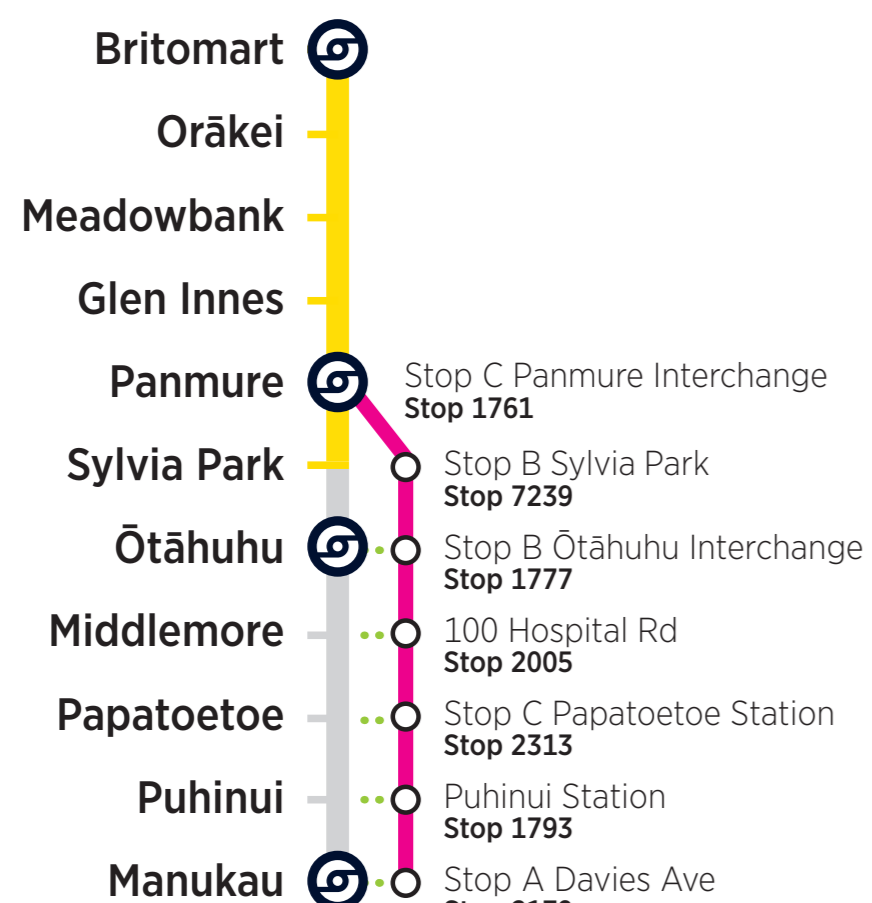

Towards Manukau

STATION	Britomart	Orākei	Meadowbank	Glen Innes	Panmure Train	Panmure Rail Bus	Sylvia Park Train	Sylvia Park Rail Bus	Ōtāhuhu	Middlemore	Papatoetoe	Puhinui	Manukau
RAIL BUS STOP	—	—	—	—	—	Stop C Panmure Interchange Stop 1761	—	Stop B Sylvia Park Stop 7239	Stop B Ōtāhuhu Interchange Stop 1777	100 Hospital Rd Stop 2005	Stop C Papatoetoe Station Stop 2313	Puhinui Station Stop 1793	Stop A Davies Ave Stop 2179
TRAIN/RBE	06:26	06:32	06:34	06:38	06:41	06:51	06:44	06:58	07:13	07:18	07:23	07:28	07:35
TRAIN/RBE	06:46	06:52	06:54	06:58	07:01	07:11	07:04	07:18	07:33	07:38	07:43	07:48	07:55
TRAIN/RBE	07:06	07:12	07:14	07:18	07:21	07:31	07:24	07:38	07:53	07:58	08:03	08:08	08:15
TRAIN/RBE	07:26	07:32	07:34	07:38	07:41	07:51	07:44	07:58	08:13	08:18	08:23	08:28	08:35
TRAIN/RBE	07:46	07:52	07:54	07:58	08:01	08:11	08:04	08:18	08:33	08:38	08:43	08:48	08:55
Then at the following minutes past each hour													
TRAIN/RBE	:06	:12	:14	:18	:21	:31	:24	:38	:53	:58	:03	:08	:15
TRAIN/RBE	:26	:32	:34	:38	:41	:51	:44	:58	:13	:18	:23	:28	:35
TRAIN/RBE	:46	:52	:54	:58	:01	:11	:04	:18	:33	:38	:43	:48	:55
Until													
TRAIN/RBE	18:06	18:12	18:14	18:18	18:21	18:31	18:24	18:38	18:53	18:58	19:03	19:08	19:15
TRAIN/RBE	18:26	18:32	18:34	18:38	18:41	18:51	18:44	18:58	19:13	19:18	19:23	19:28	19:35
TRAIN/RBE	18:46	18:52	18:54	18:58	19:01	19:11	19:04	19:18	19:33	19:38	19:43	19:48	19:55
TRAIN/RBE	19:16	19:22	19:24	19:28	19:31	19:41	19:34	19:48	20:03	20:08	20:13	20:18	20:25
TRAIN/RBE	19:46	19:52	19:54	19:58	20:01	20:11	20:04	20:18	20:33	20:38	20:43	20:48	20:55
TRAIN/RBE	20:16	20:22	20:24	20:28	20:31	20:41	20:34	20:48	21:03	21:08	21:13	21:18	21:25
TRAIN/RBE	20:46	20:52	20:54	20:58	21:01	21:11	21:04	21:18	21:33	21:38	21:43	21:48	21:55
TRAIN/RBE	21:16	21:22	21:24	21:28	21:31	21:41	21:34	21:48	22:03	22:08	22:13	22:18	22:25
TRAIN/RBE	21:46	21:52	21:54	21:58	22:01	22:11	22:04	22:18	22:33	22:38	22:43	22:48	22:55
TRAIN/RBE	22:16	22:22	22:24	22:28	22:31	22:41	22:34	22:48	23:03	23:08	23:13	23:18	23:25
Trips below operate Saturday only													
TRAIN/RBE	22:46	22:52	22:54	22:58	23:01	23:11	23:04	23:18	23:33	23:38	23:43	23:48	23:55
TRAIN/RBE	23:16	23:22	23:24	23:28	23:31	23:41	23:34	23:48	00:03	00:08	00:13	00:18	00:25
TRAIN/RBE	23:46	23:52	23:54	23:58	00:01	00:11	00:04	00:18	00:33	00:38	00:43	00:48	00:55
TRAIN/RBE	00:16	00:22	00:24	00:28	00:31	00:41	00:34	00:48	01:03	01:08	01:13	01:18	01:25

RBE = Rail Bus Eastern Line