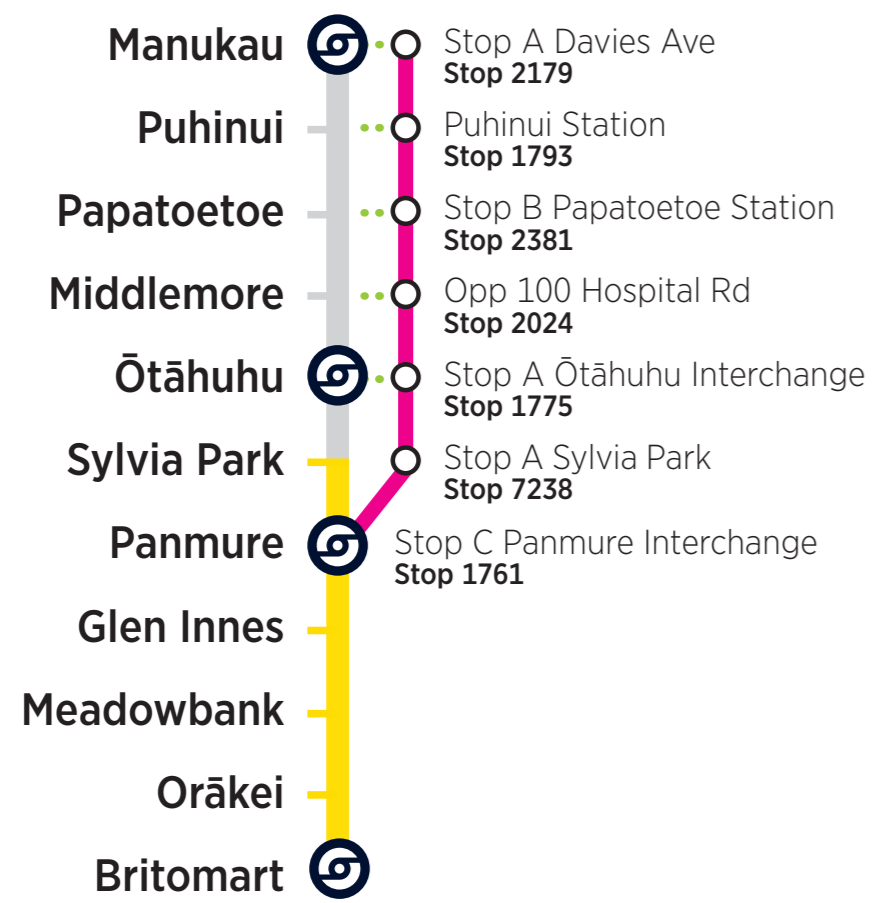

Towards Britomart City Centre

STATION	Manukau	Puhinui	Papatoetoe	Middlemore	Ōtāhuhu	Sylvia Park Rail Bus	Sylvia Park Train	Panmure Rail Bus	Panmure Train	Glen Innes	Meadowbank	Orākei	Britomart
RAIL BUS STOP	Stop A, Davies Ave Stop 2179	Puhinui Station Stop 1793	Stop B Papatoetoe Station Stop 2381	Opposite 100 Hospital Rd Stop 2024	Stop A Ōtāhuhu Interchange Stop 1775	Stop A Sylvia Park Stop 7238	—	Stop C Panmure Interchange Stop 1761	—	—	—	—	—
SUNDAY ONLY	04:00	04:07	04:12	04:17	04:22	04:37	04:51	04:44	04:54	04:57	05:01	05:03	05:10
RBE/TRAIN	06:00	06:07	06:12	06:17	06:22	06:37	06:51	06:44	06:54	06:57	07:01	07:03	07:10
RBE/TRAIN	06:20	06:27	06:32	06:37	06:42	06:57	07:11	07:04	07:14	07:17	07:21	07:23	07:30
RBE/TRAIN	06:40	06:47	06:52	06:57	07:02	07:17	07:31	07:24	07:34	07:37	07:41	07:43	07:50
Then at the following minutes past each hour													
RBE/TRAIN	:00	:07	:12	:17	:22	:37	:51	:44	:54	:57	:01	:03	:10
RBE/TRAIN	:20	:27	:32	:37	:42	:57	:11	:04	:14	:17	:21	:23	:30
RBE/TRAIN	:40	:47	:52	:57	:02	:17	:31	:24	:34	:37	:41	:43	:50
Until													
RBE/TRAIN	18:00	18:07	18:12	18:17	18:22	18:37	18:51	18:44	18:54	18:57	19:01	19:03	19:10
RBE/TRAIN	18:30	18:37	18:42	18:47	18:52	19:07	19:21	19:14	19:24	19:27	19:31	19:33	19:40
RBE/TRAIN	19:00	19:07	19:12	19:17	19:22	19:37	19:51	19:44	19:54	19:57	20:01	20:03	20:10
RBE/TRAIN	19:30	19:37	19:42	19:47	19:52	20:07	20:21	20:14	20:24	20:27	20:31	20:33	20:40
RBE/TRAIN	20:00	20:07	20:12	20:17	20:22	20:37	20:51	20:44	20:54	20:57	21:01	21:03	21:10
RBE/TRAIN	20:30	20:37	20:42	20:47	20:52	21:07	21:21	21:14	21:24	21:27	21:31	21:33	21:40
RBE/TRAIN	21:00	21:07	21:12	21:17	21:22	21:37	21:51	21:44	21:54	21:57	22:01	22:03	22:10
RBE/TRAIN	21:30	21:37	21:42	21:47	21:52	22:07	22:21	22:14	22:24	22:27	22:31	22:33	22:40
Trips below operate Saturday only													
RBE/TRAIN	22:00	22:07	22:12	22:17	22:22	22:37	22:51	22:44	22:54	22:57	23:01	23:03	23:10
RBE/TRAIN	22:30	22:37	22:42	22:47	22:52	23:07	23:21	23:14	23:24	23:27	23:31	23:33	23:40
RBE/TRAIN	23:00	23:07	23:12	23:17	23:22	23:37	23:51	23:44	23:54	23:57	00:01	00:03	00:10
RBE/TRAIN	23:30	23:37	23:42	23:47	23:52	00:07	00:21	00:14	00:24	00:27	00:31	00:33	00:40

RBE = Rail Bus Eastern Line