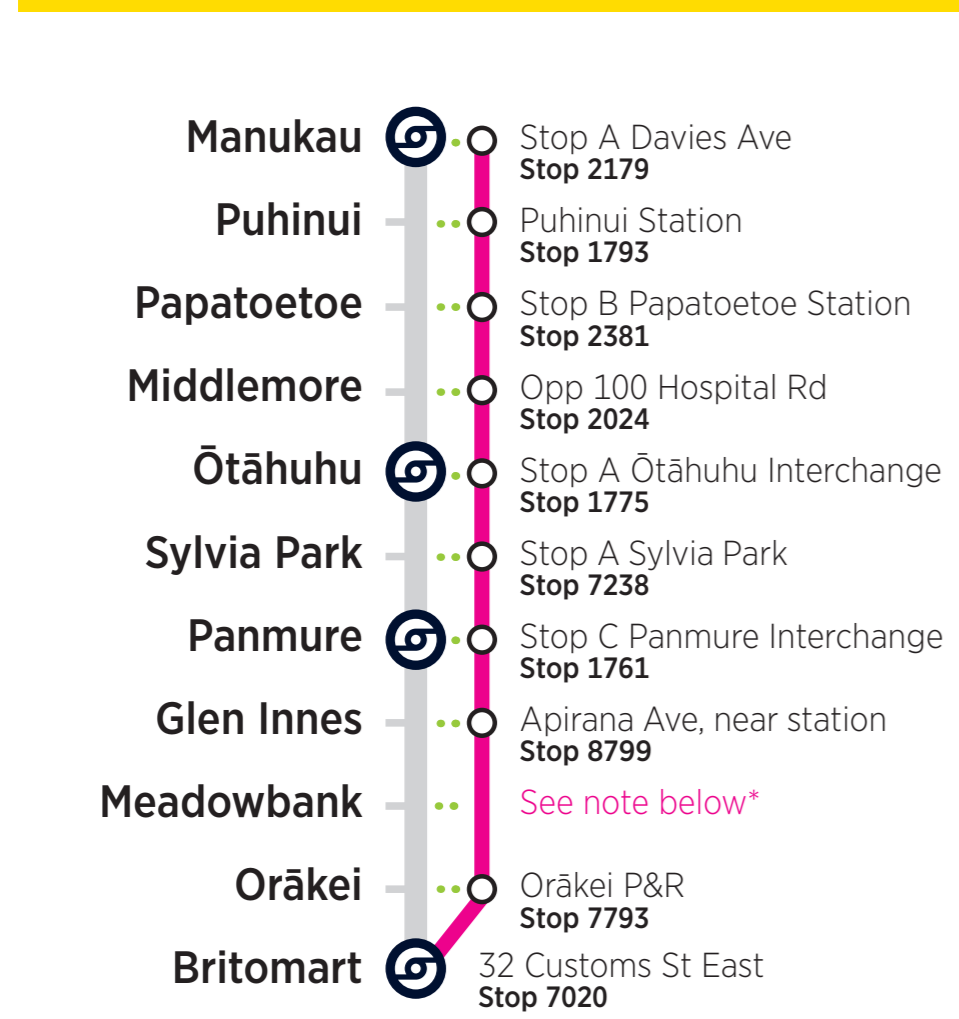

Towards Britomart City Centre

* Rail buses do not stop at Meadowbank.

STATION	Manukau	Puhinui	Papatoetoe	Middlemore	Ōtāhuhu	Sylvia Park	Panmure	Glen Innes	Meadowbank	Orākei	Britomart
RAIL BUS STOP	Stop A, Davies Ave Stop 2179	Puhinui Station Stop 1793	Stop B Papatoetoe Station Stop 2381	Opposite 100 Hospital Rd Stop 2024	Stop A Ōtāhuhu Interchange Stop 1775	Stop A Sylvia Park Stop 7238	Stop C Panmure Interchange Stop 1761	Apirana Ave, near station Stop 8799	—	Orākei P&R Stop 7793	Customs St East Stop 7020
RBE	06:40	06:47	06:52	06:57	07:02	07:17	07:24	07:31	-	07:41	07:51
RBE	07:00	07:07	07:12	07:17	07:22	07:37	07:44	07:51	-	08:01	08:11
RBE	07:20	07:27	07:32	07:37	07:42	07:57	08:04	08:11	-	08:21	08:31
RBE	07:40	07:47	07:52	07:57	08:02	08:17	08:24	08:31	-	08:41	08:51
Then at the following minutes past each hour											
RBE	:00	:07	:12	:17	:22	:37	:44	:51	-	:01	:11
RBE	:20	:27	:32	:37	:42	:57	:04	:11	-	:21	:31
RBE	:40	:47	:52	:57	:02	:17	:24	:31	-	:41	:51
Until											
RBE	18:00	18:07	18:12	18:17	18:22	18:37	18:44	18:51	-	19:01	19:11
RBE	18:20	18:27	18:32	18:37	18:42	18:57	19:04	19:11	-	19:21	19:31
RBE	18:40	18:47	18:52	18:57	19:02	19:17	19:24	19:31	-	19:41	19:51
RBE	19:10	19:17	19:22	19:27	19:32	19:47	19:54	20:01	-	20:11	20:21
RBE	19:40	19:47	19:52	19:57	20:02	20:17	20:24	20:31	-	20:41	20:51
RBE	20:10	20:17	20:22	20:27	20:32	20:47	20:54	21:01	-	21:11	21:21
RBE	20:40	20:47	20:52	20:57	21:02	21:17	21:24	21:31	-	21:41	21:51
RBE	21:10	21:17	21:22	21:27	21:32	21:47	21:54	22:01	-	22:11	22:21
RBE	21:40	21:47	21:52	21:57	22:02	22:17	22:24	22:31	-	22:41	22:51
RBE	22:10	22:17	22:22	22:27	22:32	22:47	22:54	23:01	-	23:11	23:21
RBE	22:40	22:47	22:52	22:57	23:02	23:17	23:24	23:31	-	23:41	23:51
Trips below operate Saturday only											
RBE	23:10	23:17	23:22	23:27	23:32	23:47	23:54	00:01	-	00:11	00:21
RBE	23:40	23:47	23:52	23:57	00:02	00:17	00:24	00:31	-	00:41	00:51
RBE	00:10	00:17	00:22	00:27	00:32	00:47	00:54	01:01	-	01:11	01:21
RBE	00:40	00:47	00:52	00:57	01:02	01:17	01:24	01:31	-	01:41	01:51

RBE = Rail Bus Eastern Line