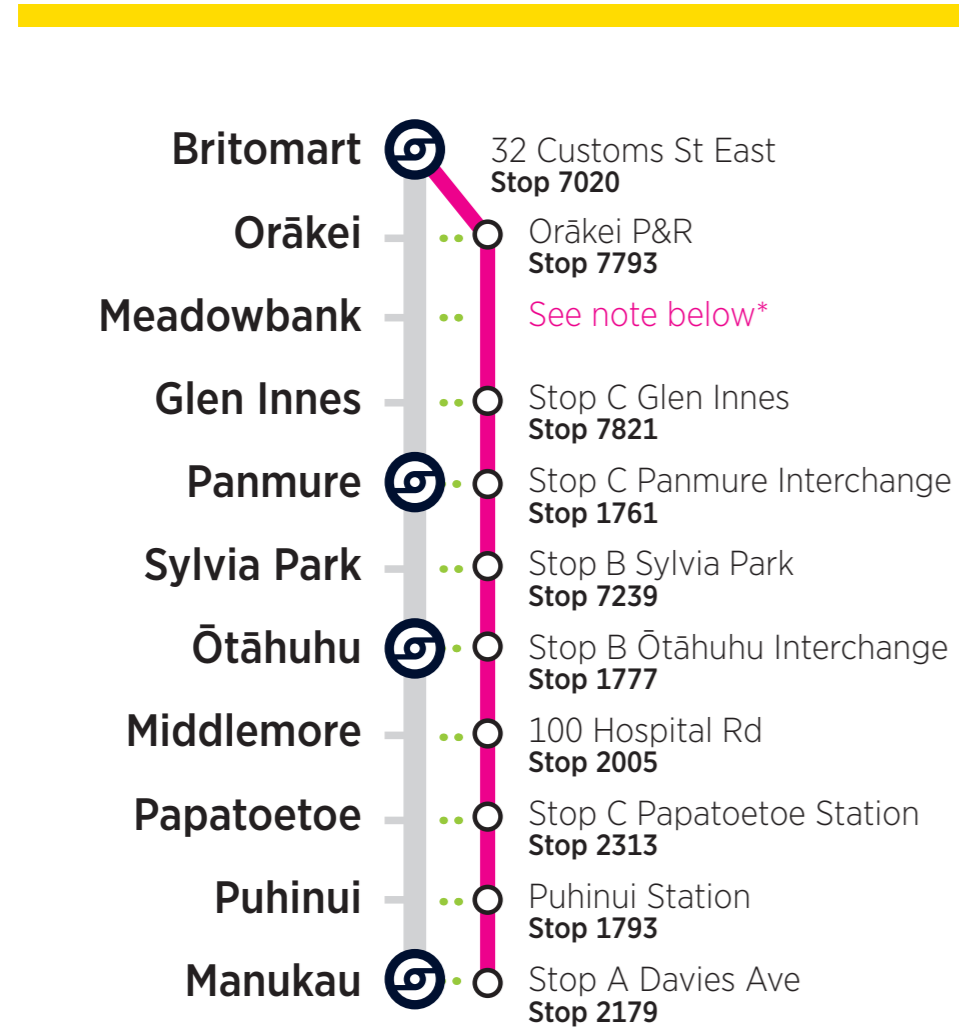

Towards Manukau

* Rail buses do not stop at Meadowbank.

STATION	Britomart	Orākei	Meadowbank	Glen Innes	Panmure	Sylvia Park	Ōtāhuhu	Middlemore	Papatoetoe	Puhinui	Manukau
RAIL BUS STOP	Customs St East Stop 7020	Orākei P&R Stop 7793	—	Stop C Glen Innes Stop 7821	Stop C Panmure Interchange Stop 1761	Stop B Sylvia Park Stop 7239	Stop B Ōtāhuhu Interchange Stop 1777	100 Hospital Rd Stop 2005	Stop C Papatoetoe Station Stop 2313	Puhinui Station Stop 1793	Stop A Davies Ave Stop 2179
RBE	06:25	06:35	-	06:45	06:52	06:59	07:14	07:19	07:24	07:29	07:36
RBE	06:45	06:55	-	07:05	07:12	07:19	07:34	07:39	07:44	07:49	07:56
RBE	07:05	07:15	-	07:25	07:32	07:39	07:54	07:59	08:04	08:09	08:16
RBE	07:25	07:35	-	07:45	07:52	07:59	08:14	08:19	08:24	08:29	08:36
RBE	07:45	07:55	-	08:05	08:12	08:19	08:34	08:39	08:44	08:49	08:56
Then at the following minutes past each hour											
RBE	:05	:15	-	:25	:32	:39	:54	:59	:04	:09	:16
RBE	:25	:35	-	:45	:52	:59	:14	:19	:24	:29	:36
RBE	:45	:55	-	:05	:12	:19	:34	:39	:44	:49	:56
Until											
RBE	18:05	18:15	-	18:25	18:32	18:39	18:54	18:59	19:04	19:09	19:16
RBE	18:25	18:35	-	18:45	18:52	18:59	19:14	19:19	19:24	19:29	19:36
RBE	18:45	18:55	-	19:05	19:12	19:19	19:34	19:39	19:44	19:49	19:56
RBE	19:15	19:25	-	19:35	19:42	19:49	20:04	20:09	20:14	20:19	20:26
RBE	19:45	19:55	-	20:05	20:12	20:19	20:34	20:39	20:44	20:49	20:56
RBE	20:15	20:25	-	20:35	20:42	20:49	21:04	21:09	21:14	21:19	21:26
RBE	20:45	20:55	-	21:05	21:12	21:19	21:34	21:39	21:44	21:49	21:56
RBE	21:15	21:25	-	21:35	21:42	21:49	22:04	22:09	22:14	22:19	22:26
RBE	21:45	21:55	-	22:05	22:12	22:19	22:34	22:39	22:44	22:49	22:56
RBE	22:15	22:25	-	22:35	22:42	22:49	23:04	23:09	23:14	23:19	23:26
RBE	22:45	22:55	-	23:05	23:12	23:19	23:34	23:39	23:44	23:49	23:56
Trips below operate Saturday only											
RBE	23:15	23:25	-	23:35	23:42	23:49	00:04	00:09	00:14	00:19	00:26
RBE	23:45	23:55	-	00:05	00:12	00:19	00:34	00:39	00:44	00:49	00:56
RBE	00:15	00:25	-	00:35	00:42	00:49	01:04	01:09	01:14	01:19	01:26
RBE	00:45	00:55	-	01:05	01:12	01:19	01:34	01:39	01:44	01:49	01:56

RBE = Rail Bus Eastern Line

- Please make yourself visible to the bus driver and signal the driver to stop.
- Customers paying by cash must purchase train tickets at a train station before boarding Rail Buses.
- AT HOP customers must tag-on when boarding and tag-off when leaving the bus.
- Your AT HOP fare for combined bus and train trips will be calculated based on the start and end of the journey. The journey can use up to five bus or train trips within four hours, with a maximum transfer time of 30 minutes between each trip (excludes SkyBus services).
- Terms of use for AT HOP cards are available at AT.govt.nz/ATHOP.
- Rail Buses cannot accommodate mobility scooters, bicycles, larger personal items, or pets.

Download the AT Mobile app from the App Store or Google Play
For more information visit AT.govt.nz or call 09 366 6400